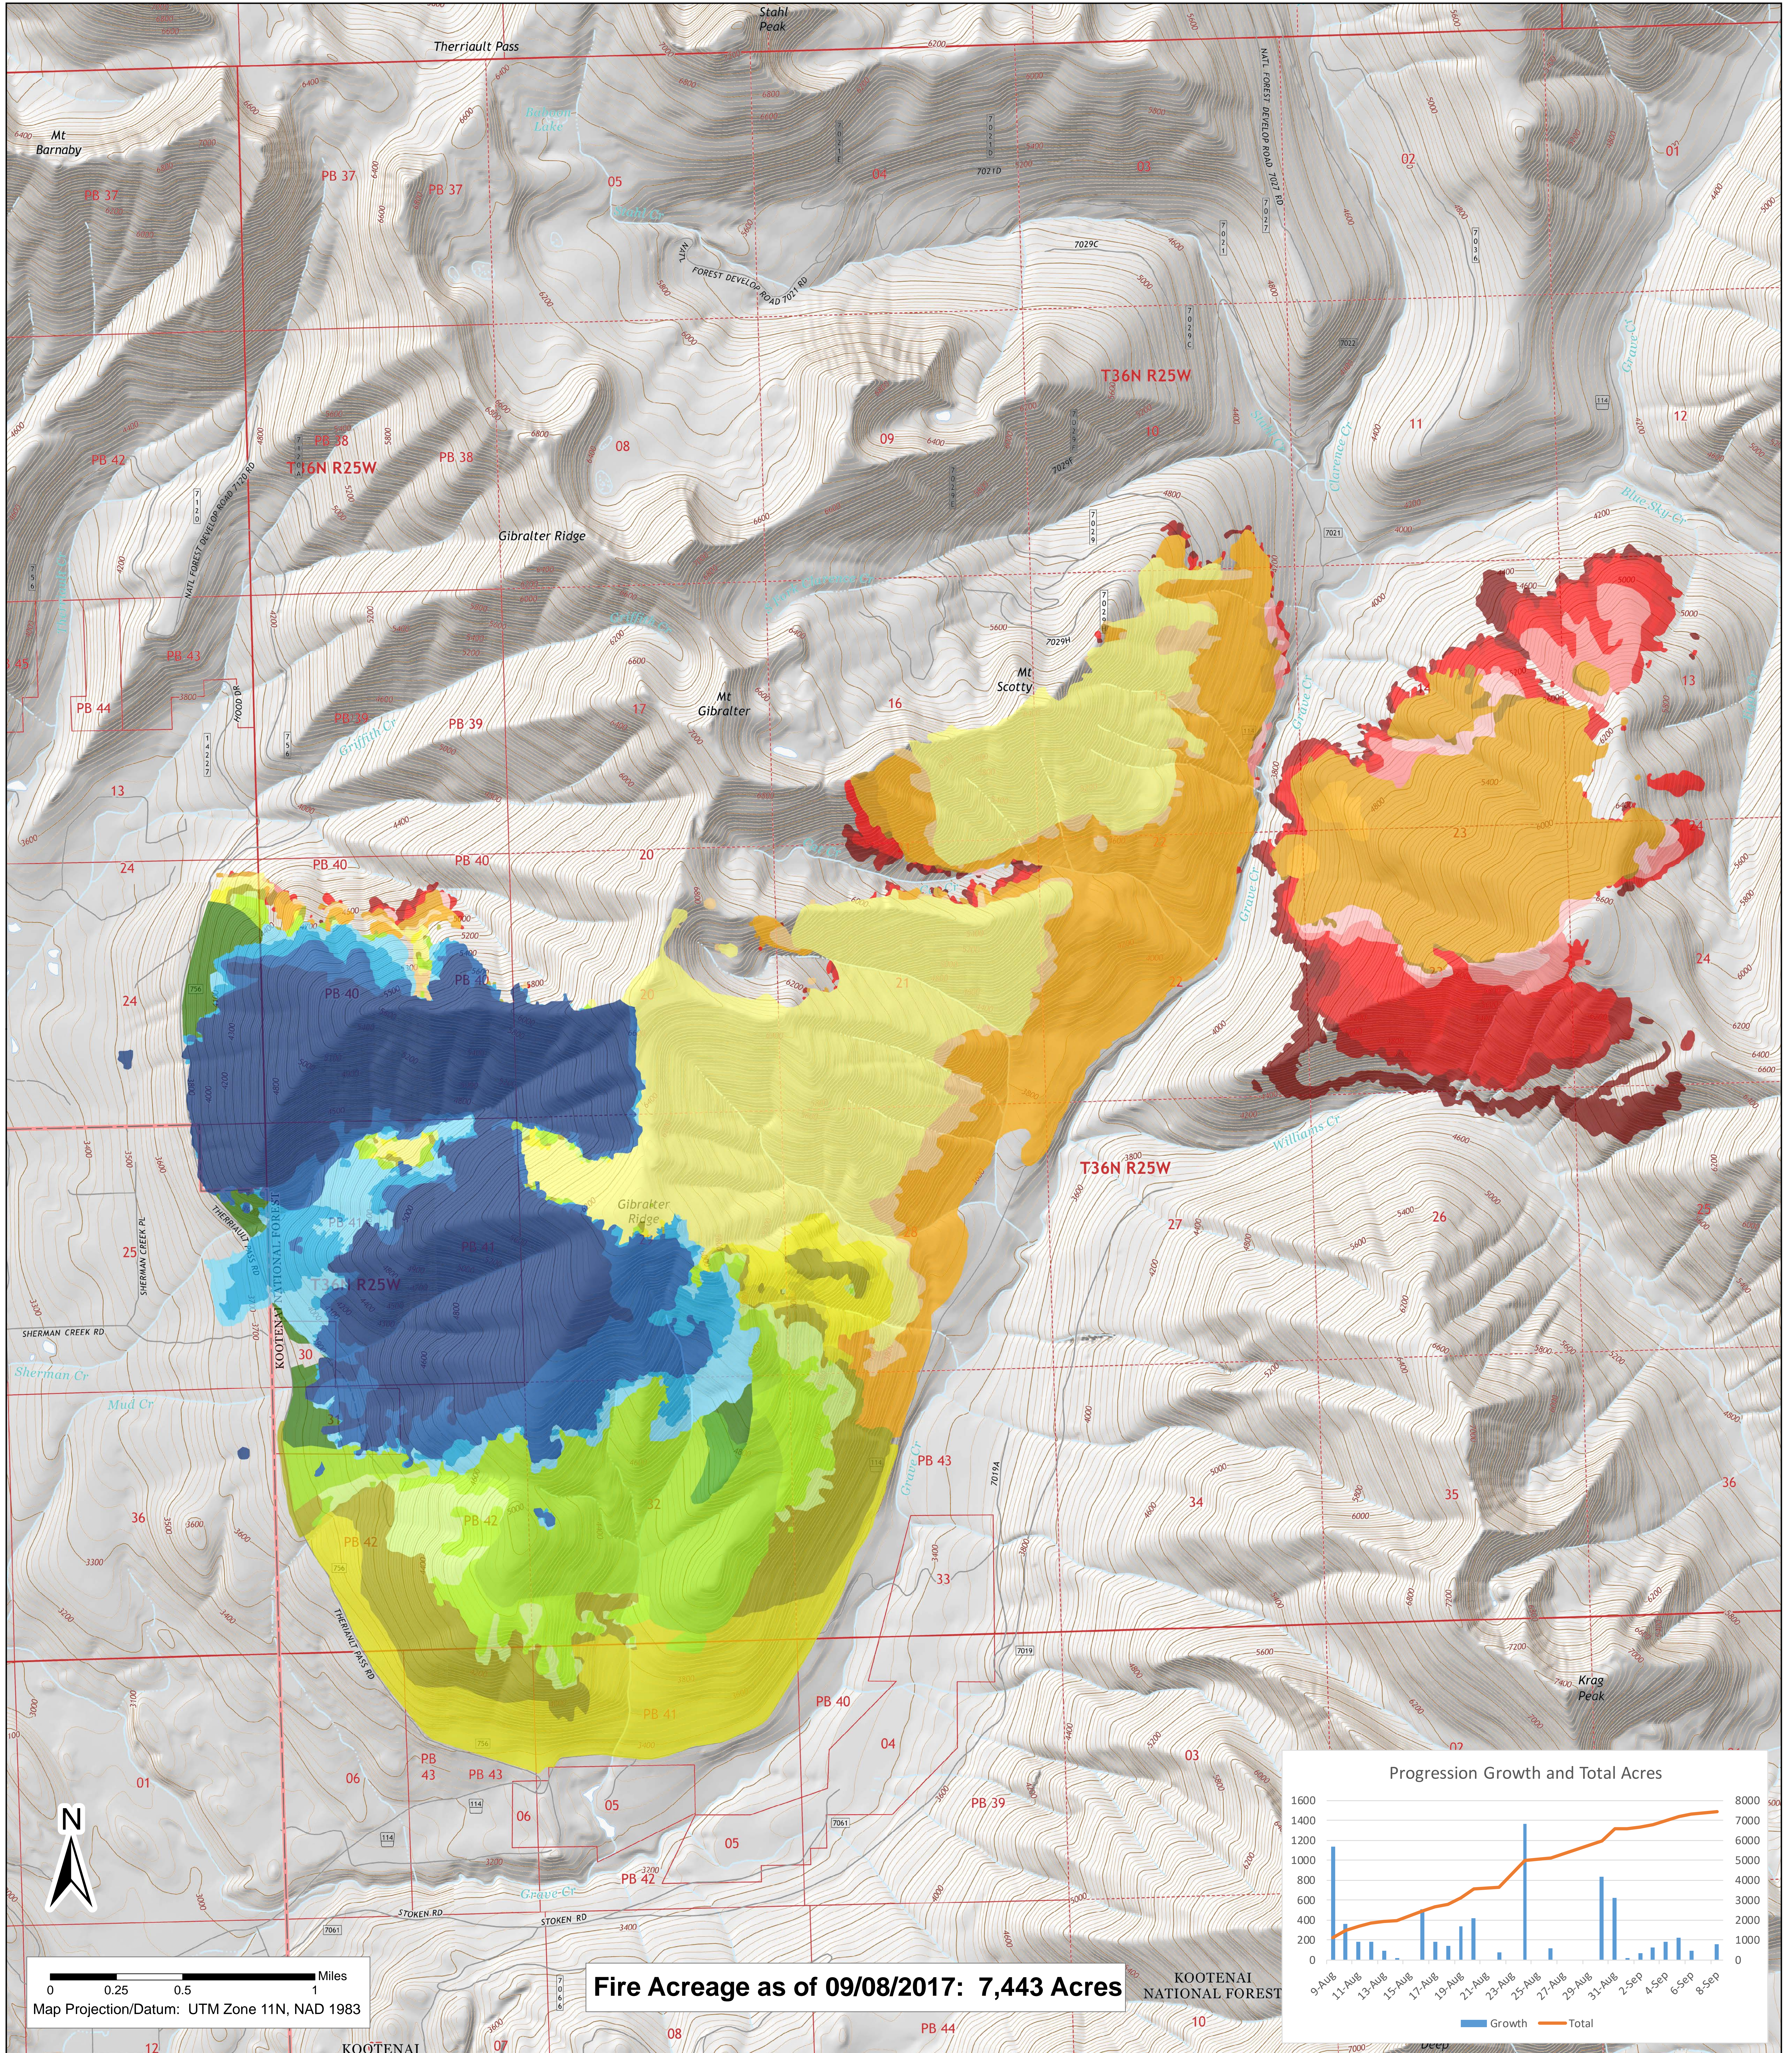

Fire Progression Gibraltar Ridge Fire

MT-KNF-000161

Fire Acreage as of 09/08/2017: 7,443 Acres

Daily Fire Growth

20170908: 156 ac	20170903: 128 ac	20170830: 835 ac	20170820: 421 ac	20170816: 510 ac	20170811: 181 ac
20170906: 96 ac	20170902: 69 ac	20170826: 118 ac	20170819: 340 ac	20170814: 22 ac	20170810: 360 ac
20170905: 226 ac	20170901: 20 ac	20170824: 1,369 ac	20170818: 140 ac	20170813: 89 ac	20170809: 1,134 ac
20170904: 184 ac	20170831: 620 ac	20170822: 80 ac	20170817: 179 ac	20170812: 181 ac	

Fire Location