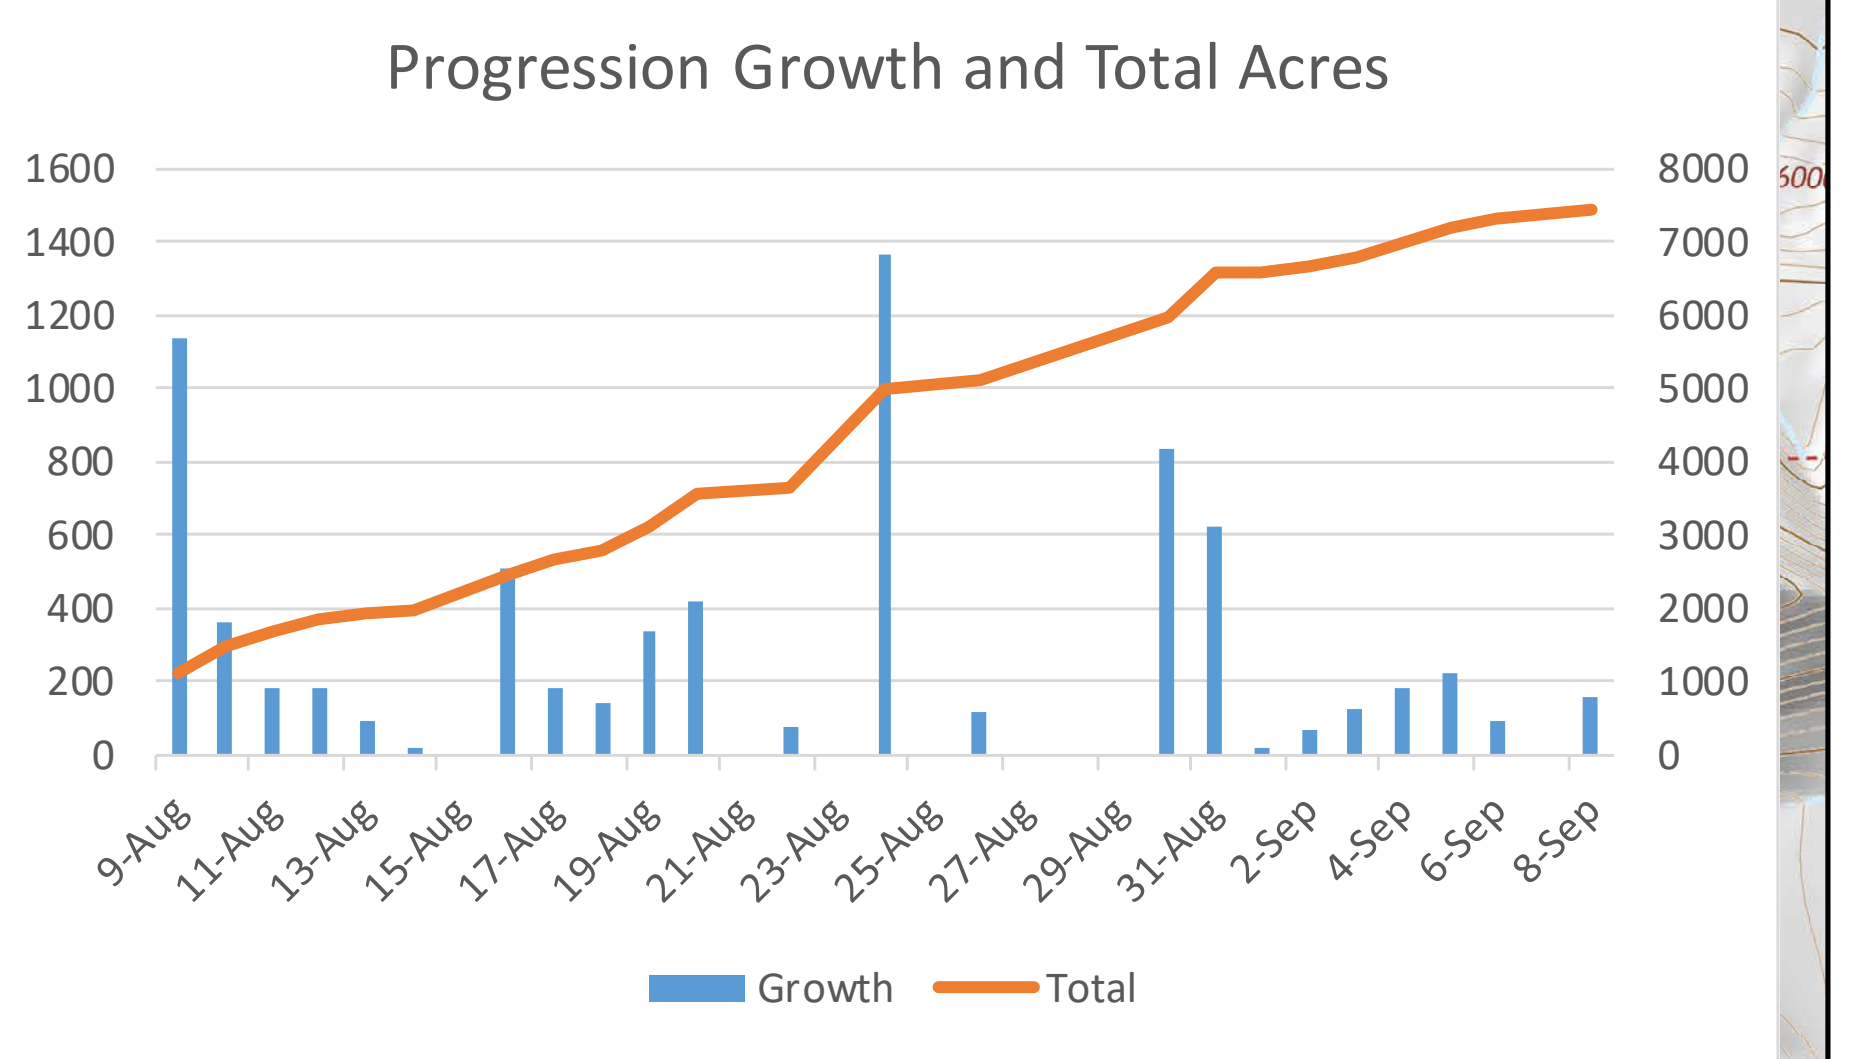

Fire Progression Gibraltar Ridge Fire

MT-KNF-000161

Fire Acreage as of 09/08/2017: 7,443 Acres

Daily Fire Growth

20170908: 156 ac	20170903: 128 ac	20170830: 835 ac	20170820: 421 ac	20170816: 510 ac	20170811: 181 ac
20170906: 96 ac	20170902: 69 ac	20170826: 118 ac	20170819: 340 ac	20170814: 22 ac	20170810: 360 ac
20170905: 226 ac	20170901: 20 ac	20170824: 1,369 ac	20170818: 140 ac	20170813: 89 ac	20170809: 1,134 ac
20170904: 184 ac	20170831: 620 ac	20170822: 80 ac	20170817: 179 ac	20170812: 181 ac	

Fire Location