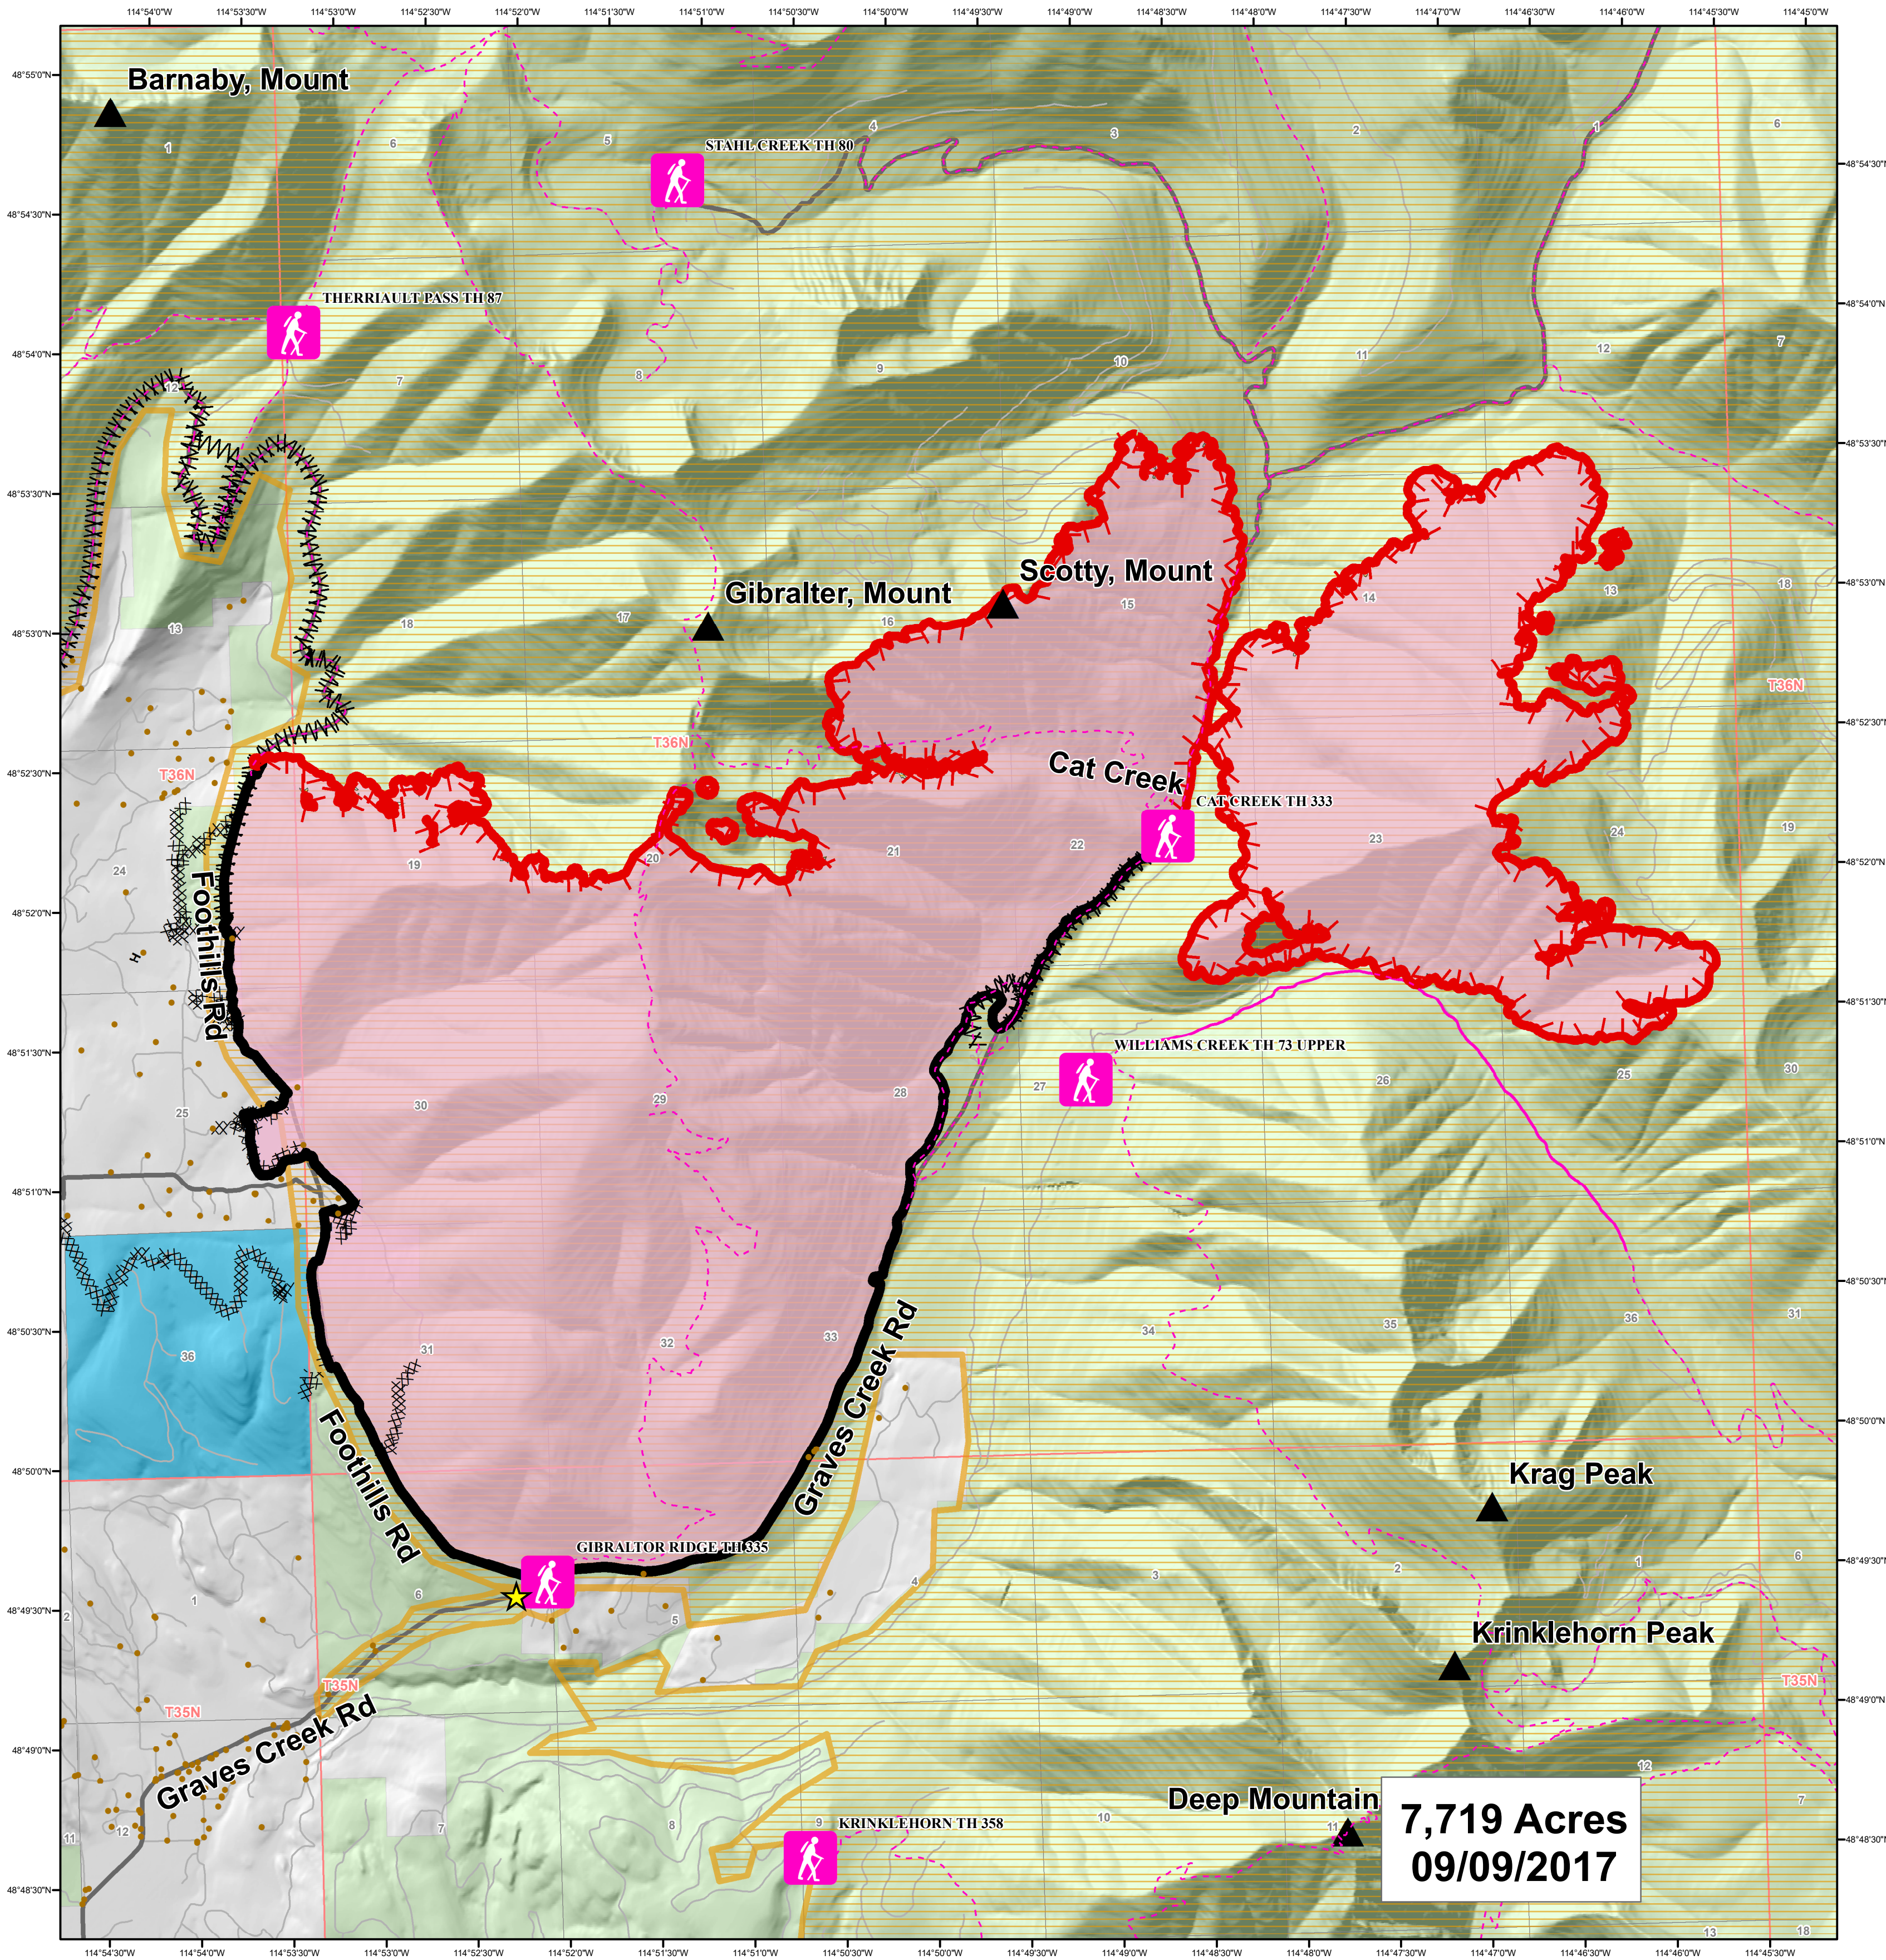

## Gibraltar Ridge Fire

### MT-KNF-000161

Forest Service	Checkpoints	Trailhead	Uncontrolled Fire Edge	Hand Line
MT State	Structure	Trails	Completed Dozer Line	Line Break Completed
Private	Mtn Top	Primary Travel Route	Completed Line	Unknown
Gibraltar Ridge Fire Closure Area	Other Road			

Miles

0 0.25 0.5 1