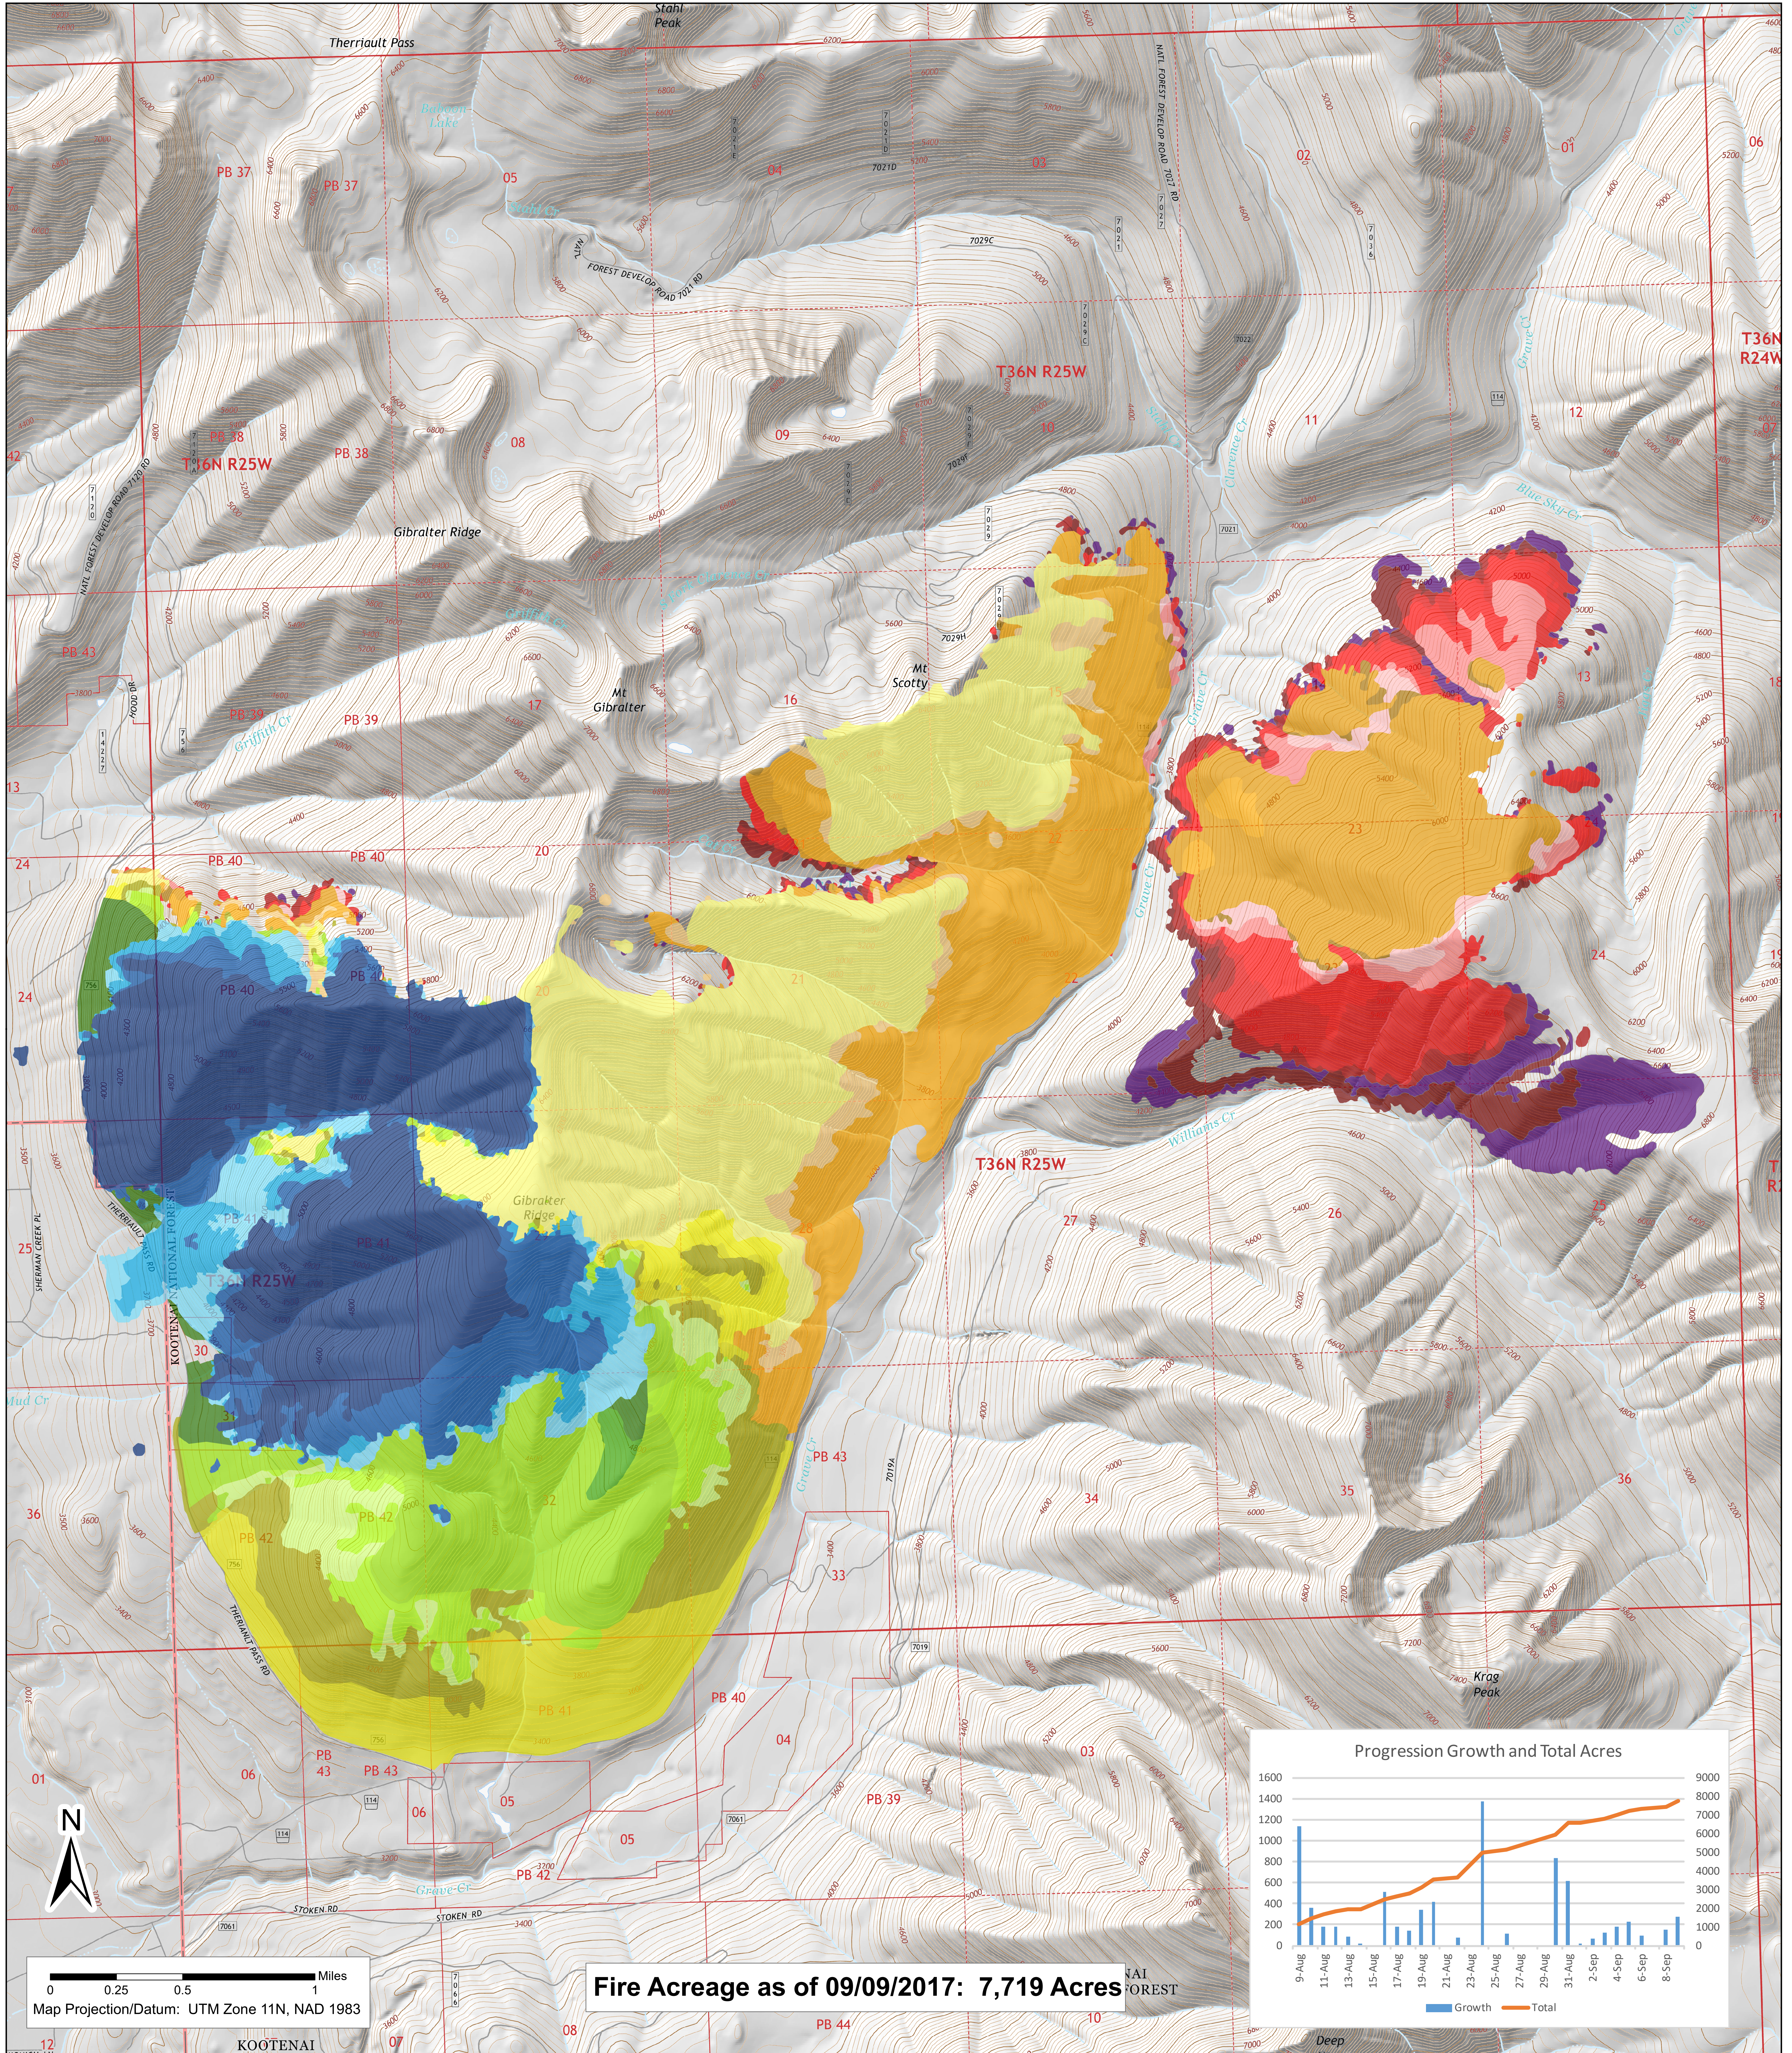

Fire Progression Gibraltar Ridge Fire MT-KNF-000161

Daily Fire Growth

20170909: 277 ac	20170903: 128 ac	20170830: 835 ac	20170820: 421 ac	20170816: 510 ac	20170811: 181 ac
20170908: 156 ac	20170902: 69 ac	20170826: 118 ac	20170819: 340 ac	20170814: 22 ac	20170810: 360 ac
20170906: 96 ac	20170901: 20 ac	20170824: 1,369 ac	20170818: 140 ac	20170813: 89 ac	20170809: 1,134 ac
20170905: 226 ac	20170831: 620 ac	20170822: 80 ac	20170817: 179 ac	20170812: 181 ac	
20170904: 184 ac					

Fire Location