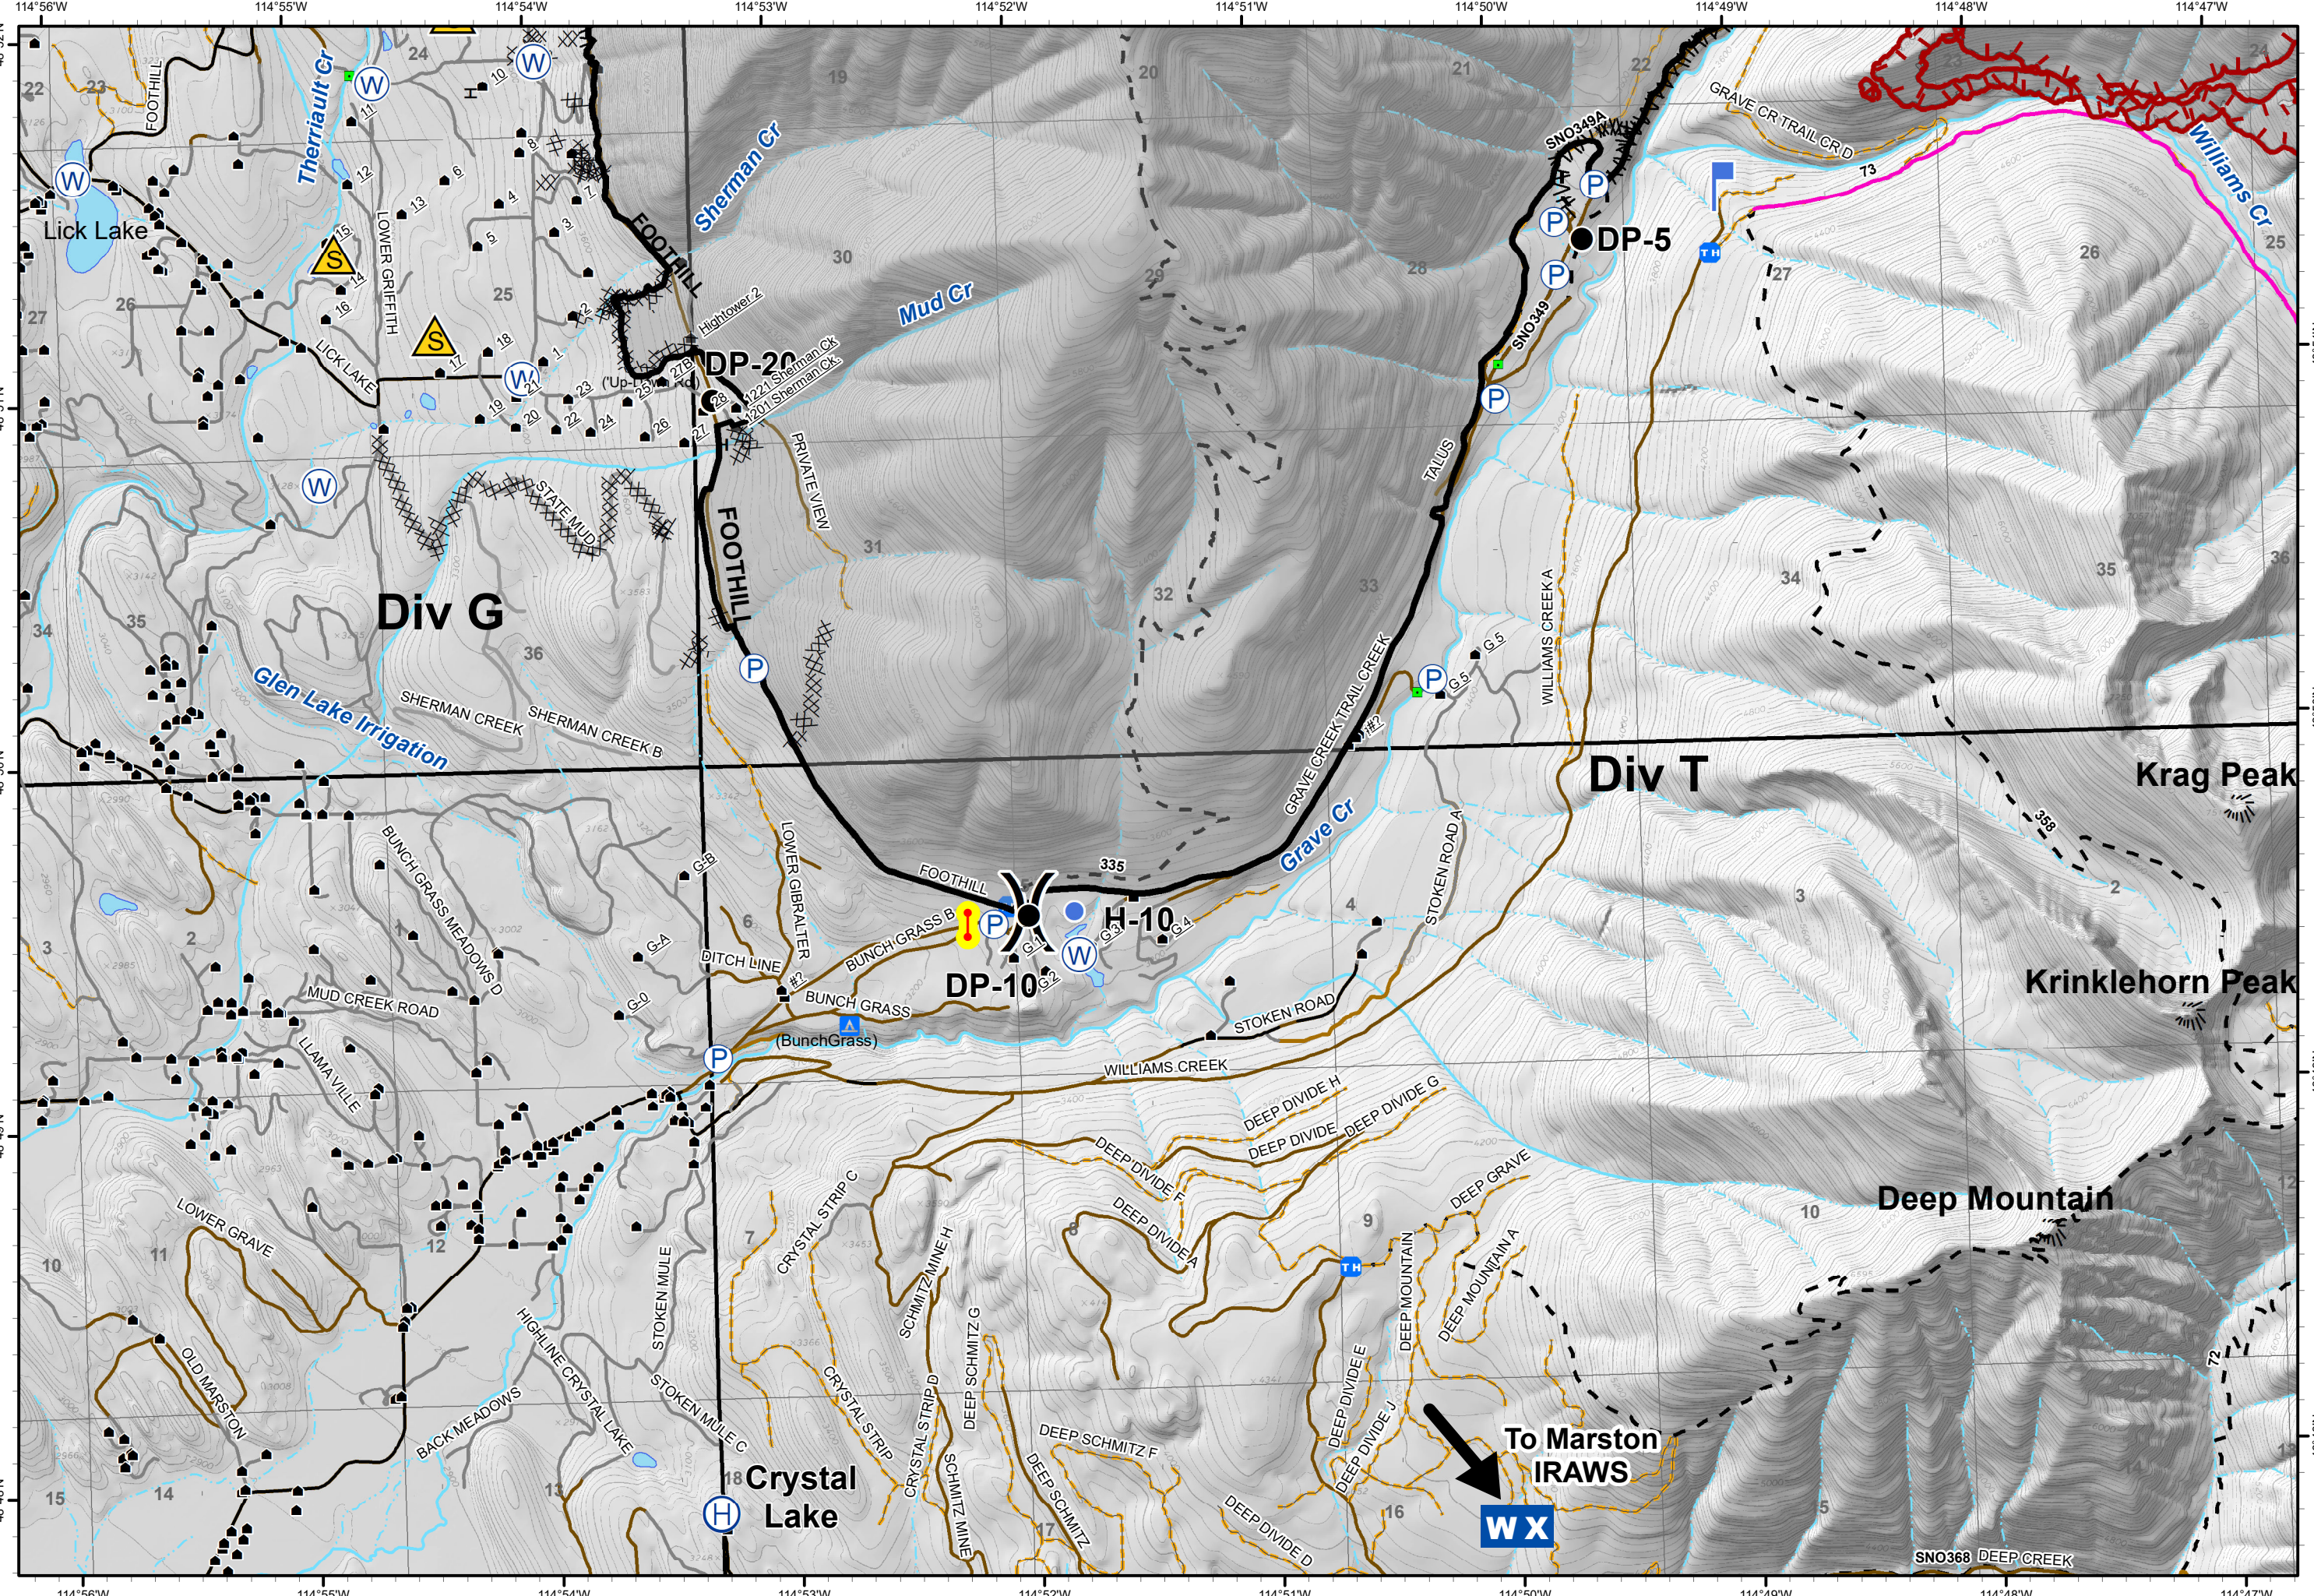

IAP

Gibraltar Ridge
MT-KNF-161
09/09/2017
Page 2 of 2
7,443 acres

- Checkpoint
- Developed Rec Sites
- Campground
- Water Source
- Drop Point
- Helibase
- Helispot
- Lookout
- Pump
- Safety Zone
- Other
- Uncontrolled Fire Edge
- Completed Dozer Line
- Completed Line
- Hand Line
- Line Break Completed
- Unknown
- Structures
- Trailheads
- Roads
 - County
 - Local, Private
 - State Lands
- Forest Roads
 - Open
 - Gated
 - Barriered/Impossible
- Trails
- Peaks
- Major Stream
- Intermittent Stream

To Marston
IRAWS
WX