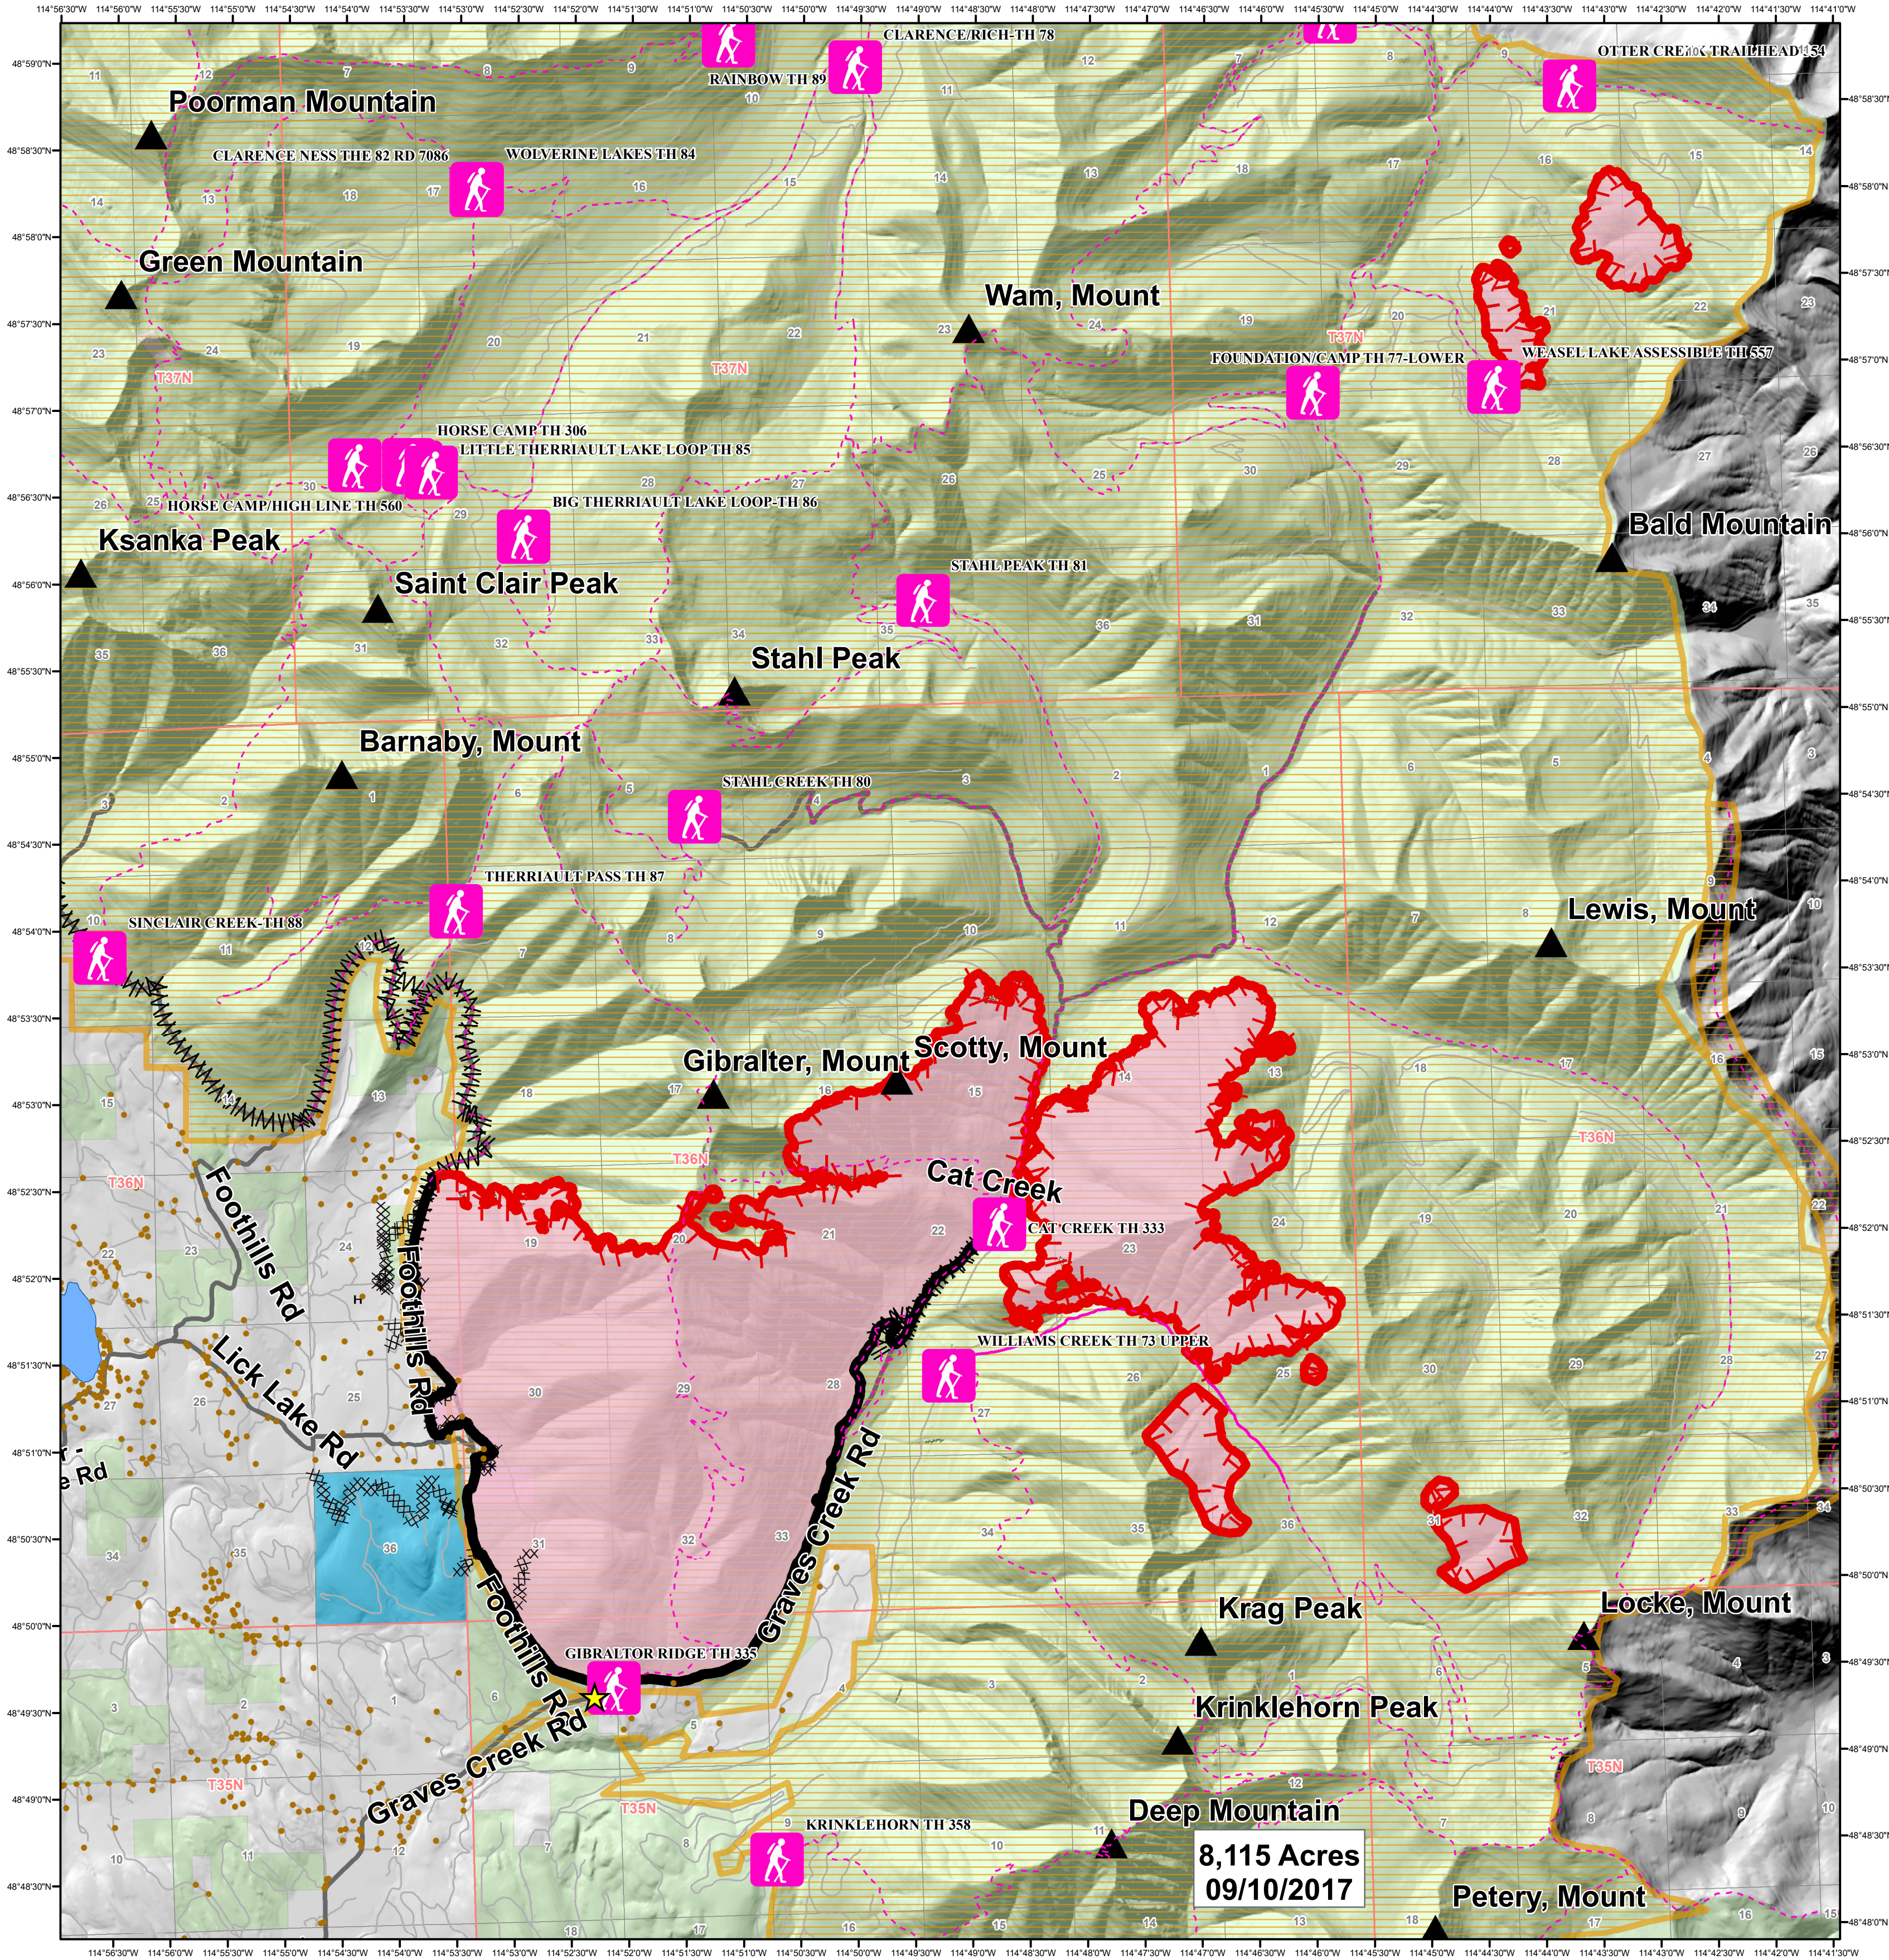

Information

Gibraltar Ridge Fire

MT-KNF-000161

	Forest Service		Checkpoints		Trailhead		Uncontrolled Fire Edge		Hand Line
	MT State		Structure		Trails		Completed Dozer Line		Line Break Completed
	Private		Mtn Top		Primary Travel Route		Completed Line		Unknown
	Gibraltar Ridge Fire Closure Area		Other Road						

Miles

0 0.4 0.8 1.6