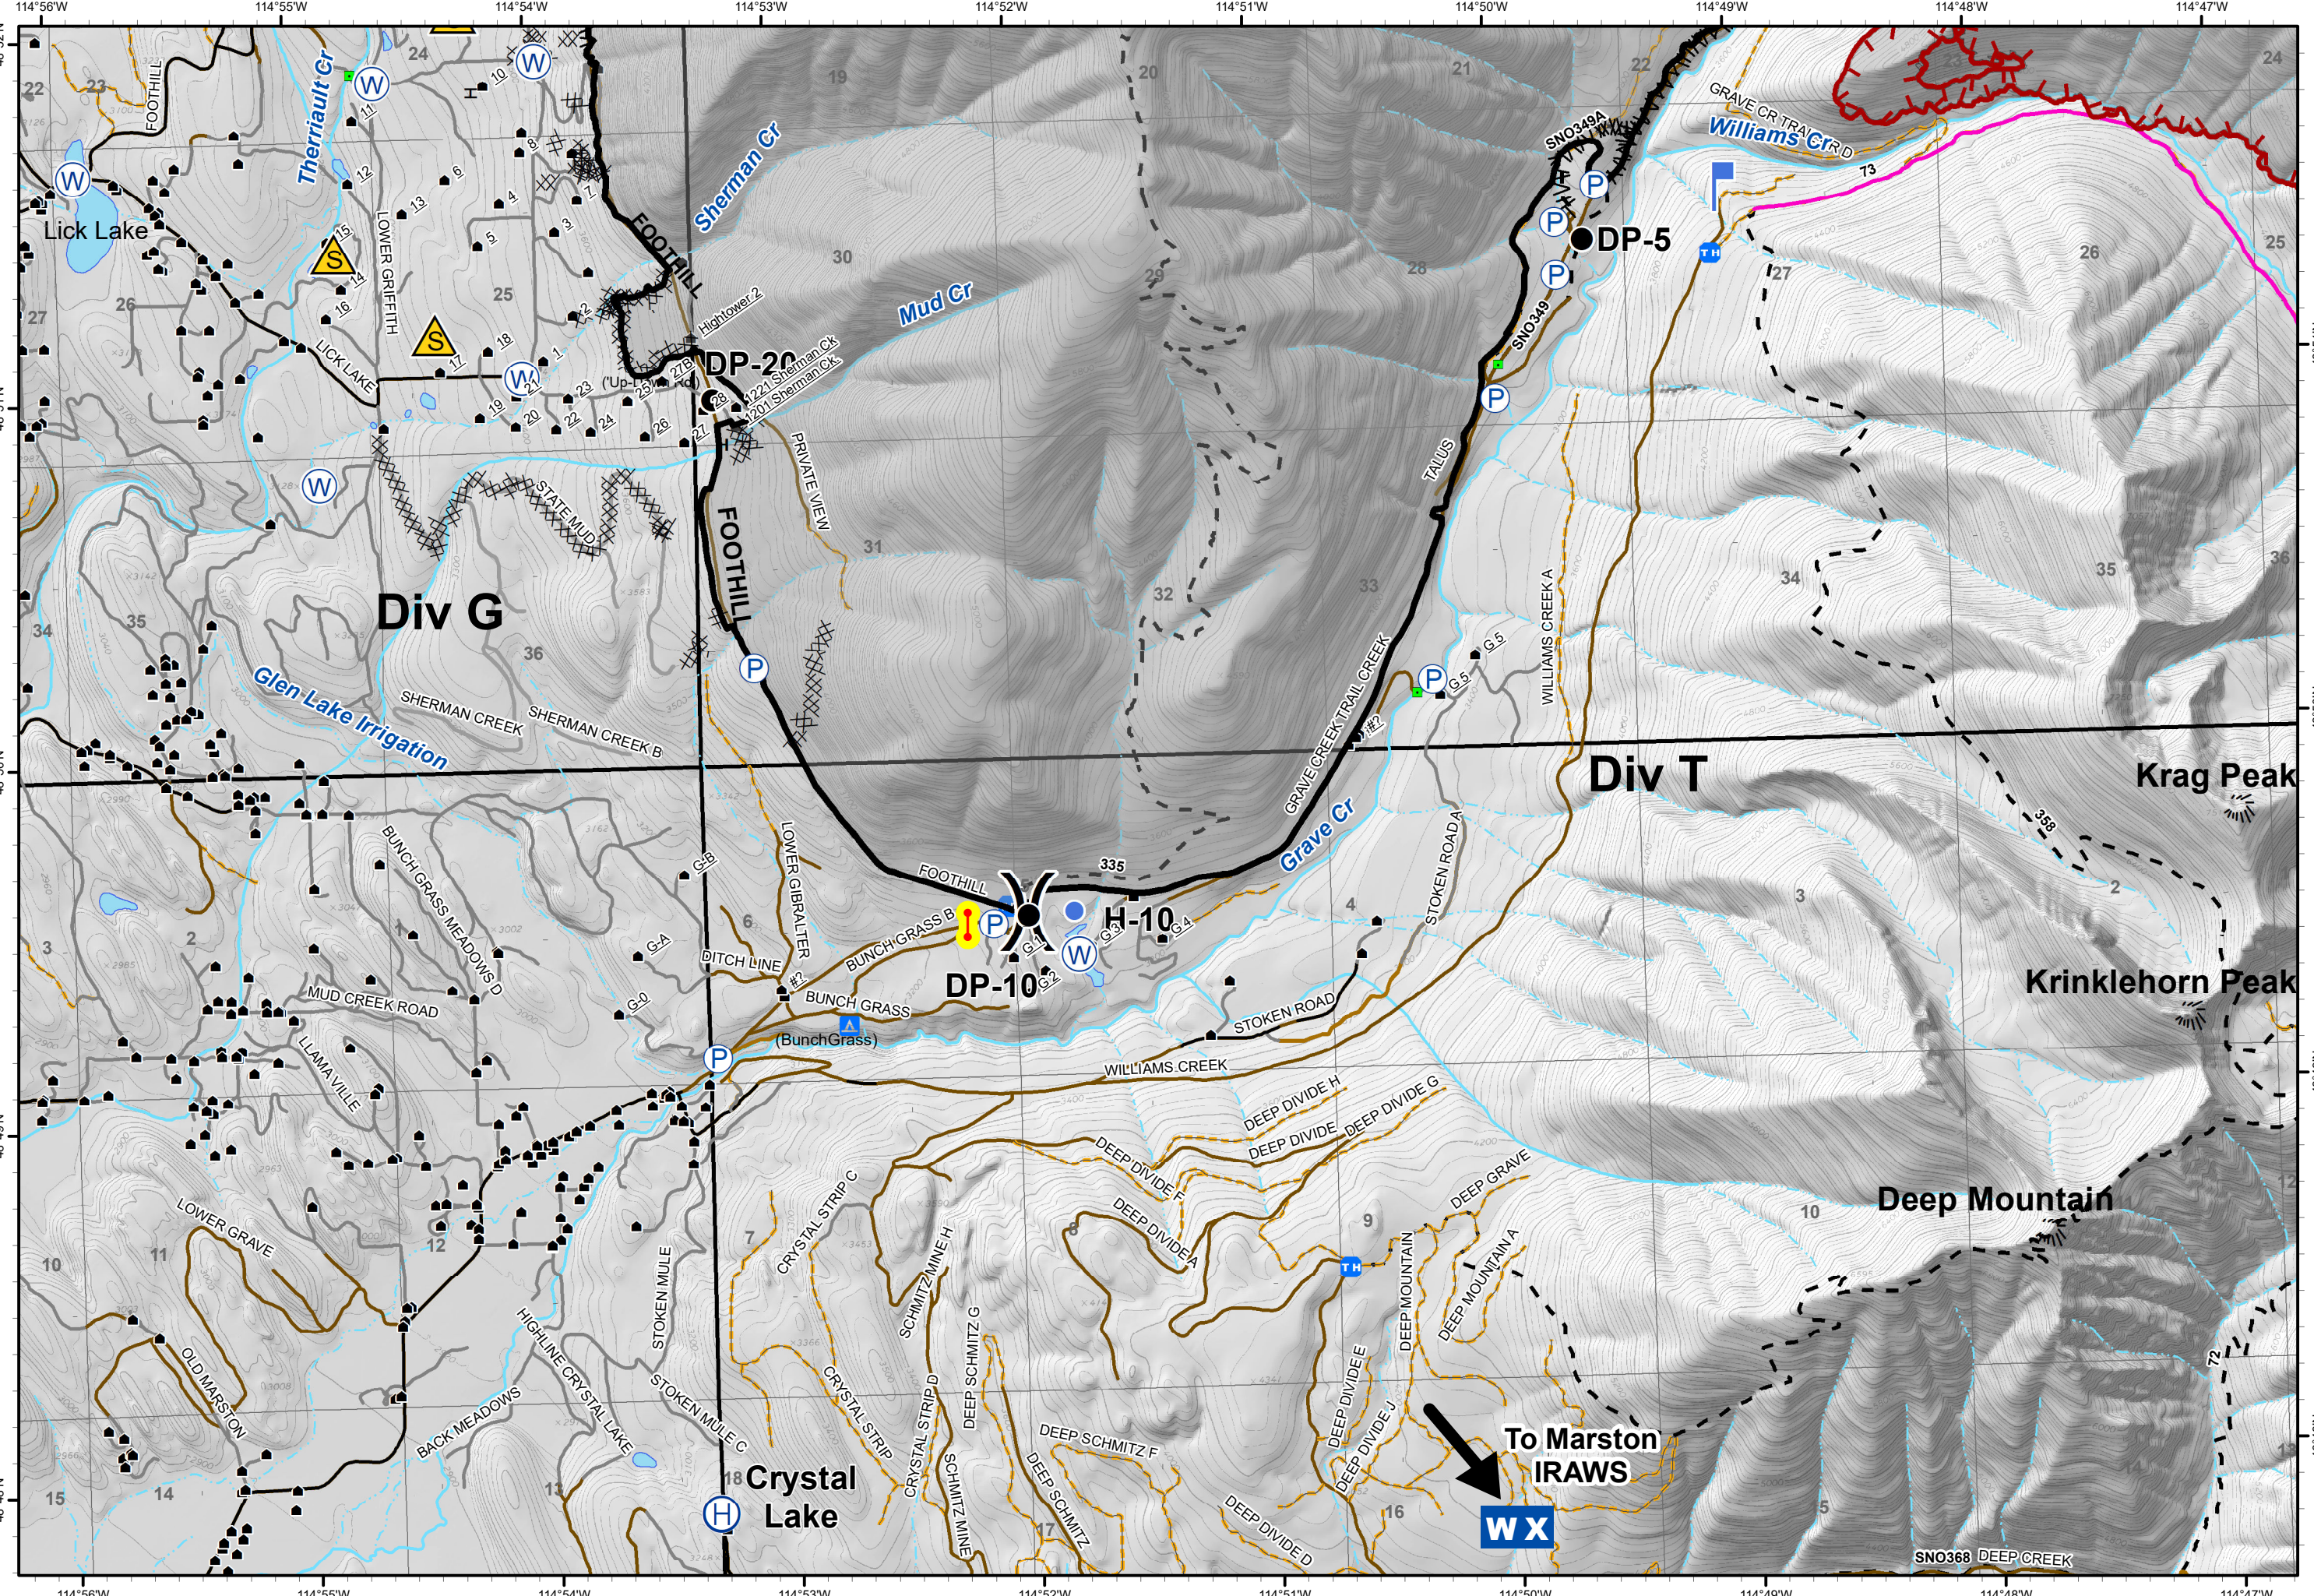

IAP

Gibraltar Ridge
MT-KNF-161
09/10/2017
Page 3 of 3
7,719 acres

- Checkpoint
- Developed Rec Sites
- Campground
- Water Source
- Drop Point
- Helibase
- Helispot
- Lookout
- Pump
- Safety Zone
- Other

- Uncontrolled Fire Edge
- Completed Dozer Line
- Completed Line
- Hand Line
- Line Break Completed
- Unknown
- Structures
- Trailheads
- Roads
- County
- Local, Private
- State Lands
- Forest Roads
- Open
- Gated
- Barriered/Impassible
- Trails
- Peaks
- Major Stream
- Intermittent Stream

0 1,000 2,000 Feet

To Marston
IRAWS

WX