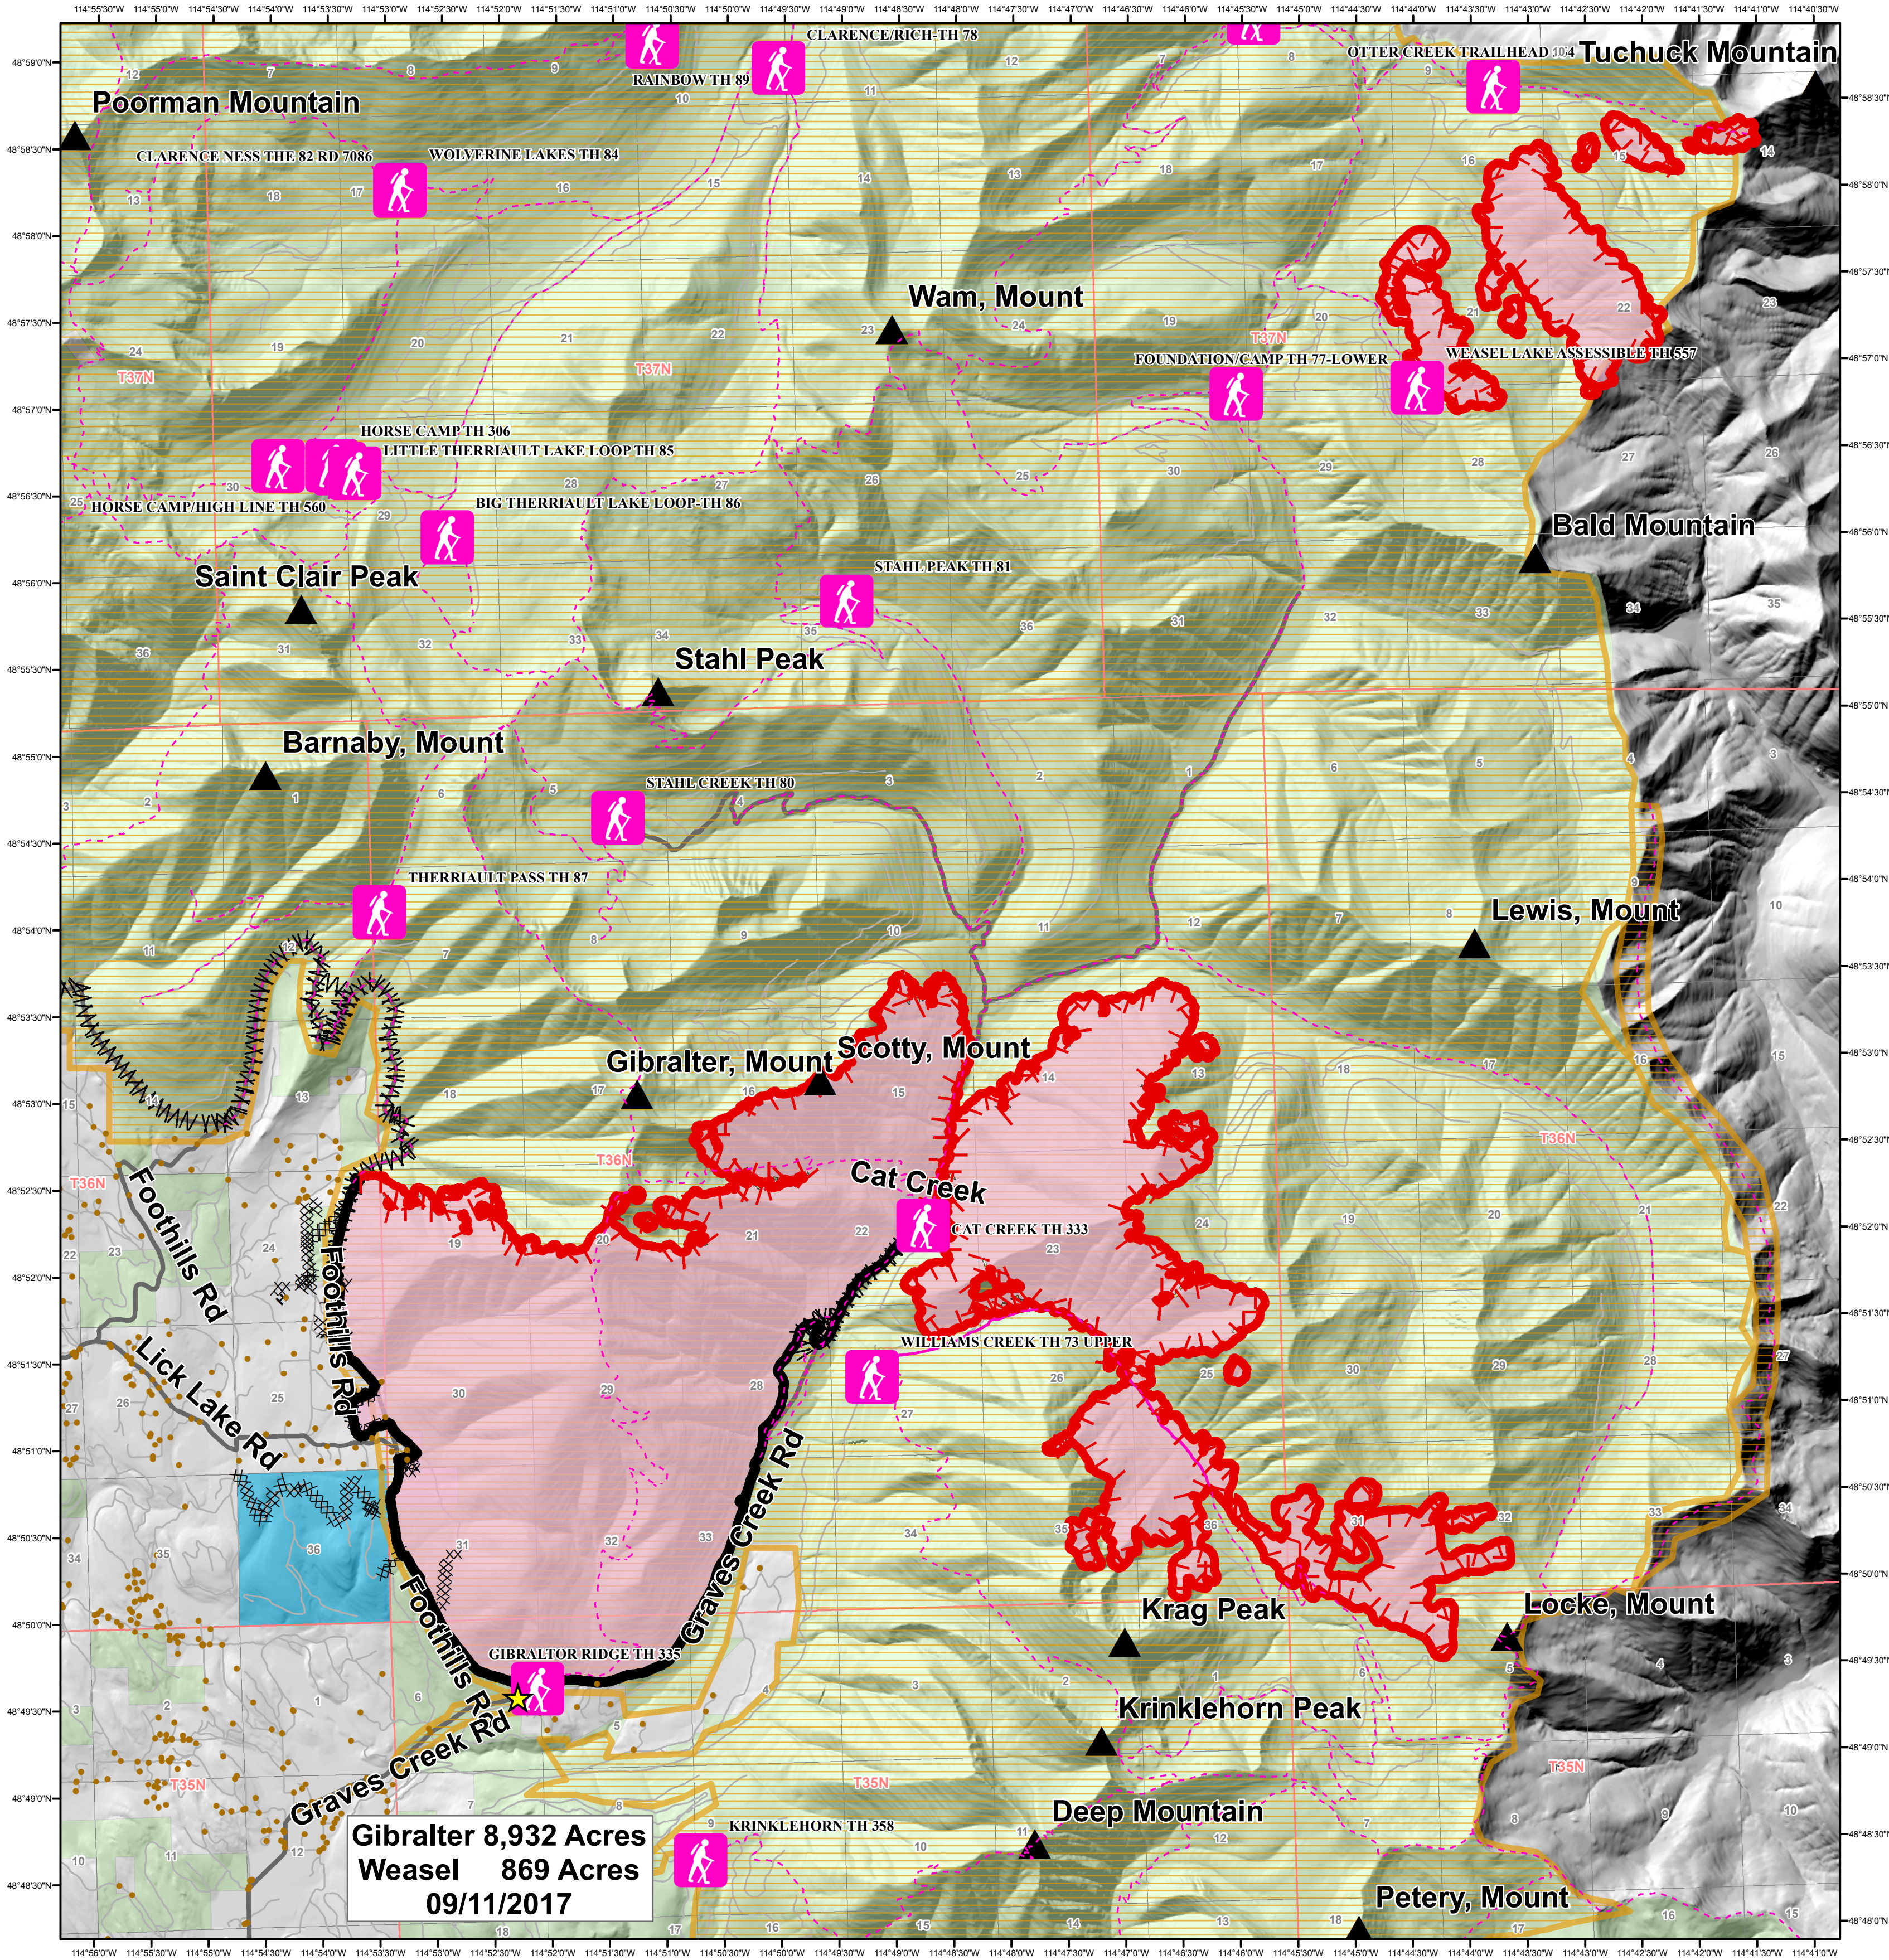

## Gibraltar Ridge & Weasel Fires

### MT-KNF-000161 & MT-KNF-000236

Gibraltar 8,932 Acres  
Weasel 869 Acres  
09/11/2017

	Forest Service		Checkpoints		Trailhead		Uncontrolled Fire Edge		Hand Line
	MT State		Structure		Trails		Completed Dozer Line		Line Break Completed
	Private		Mtn Top		Primary Travel Route		Completed Line		Unknown
	Gibraltar Ridge Fire Closure Area				Other Road				

Miles  
0 0.4 0.8 1.6