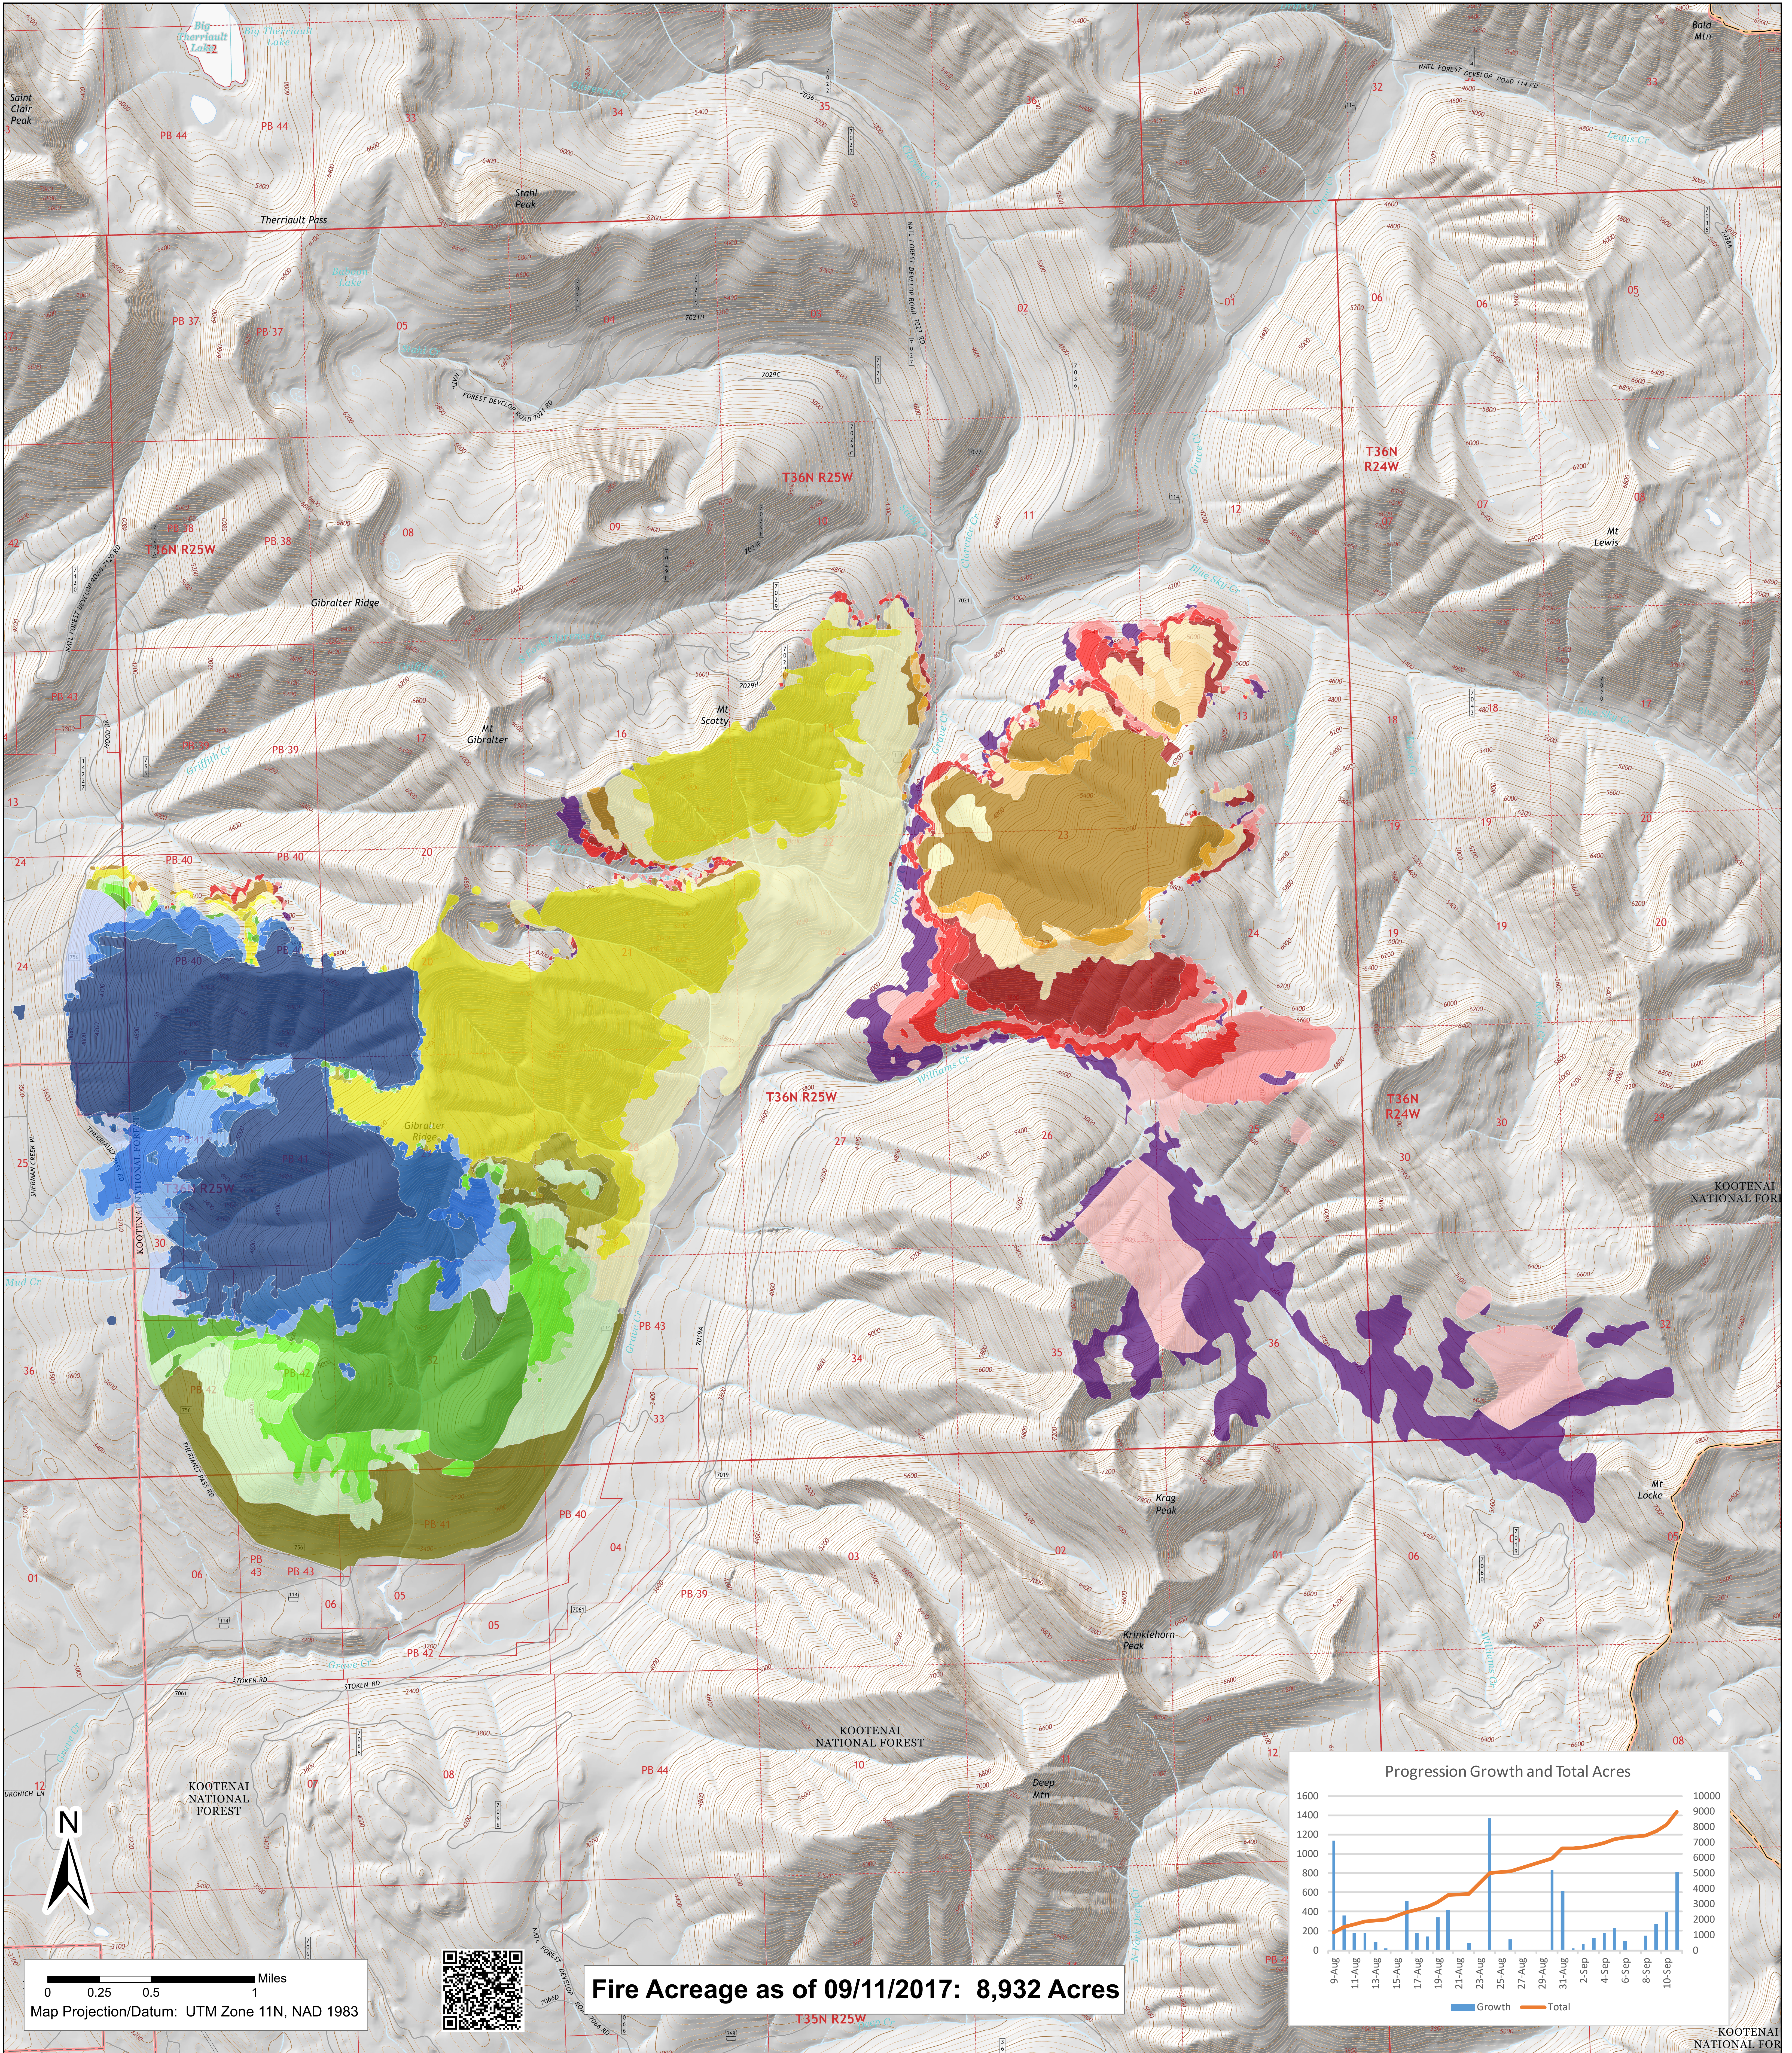

Fire Progression Gibraltar Ridge Fire MT-KNF-000161

Daily Fire Growth

20170911: 813 ac	20170910: 395 ac	20170904: 184 ac	20170830: 835 ac	20170819: 340 ac	20170813: 89 ac
20170909: 277 ac	20170903: 128 ac	20170826: 118 ac	20170824: 1,369 ac	20170818: 140 ac	20170812: 181 ac
20170908: 156 ac	20170902: 69 ac	20170822: 80 ac	20170817: 179 ac	20170816: 510 ac	20170811: 181 ac
20170906: 96 ac	20170901: 20 ac	20170820: 421 ac	20170814: 22 ac	20170810: 360 ac	20170809: 1,134 ac
20170905: 226 ac	20170831: 620 ac				