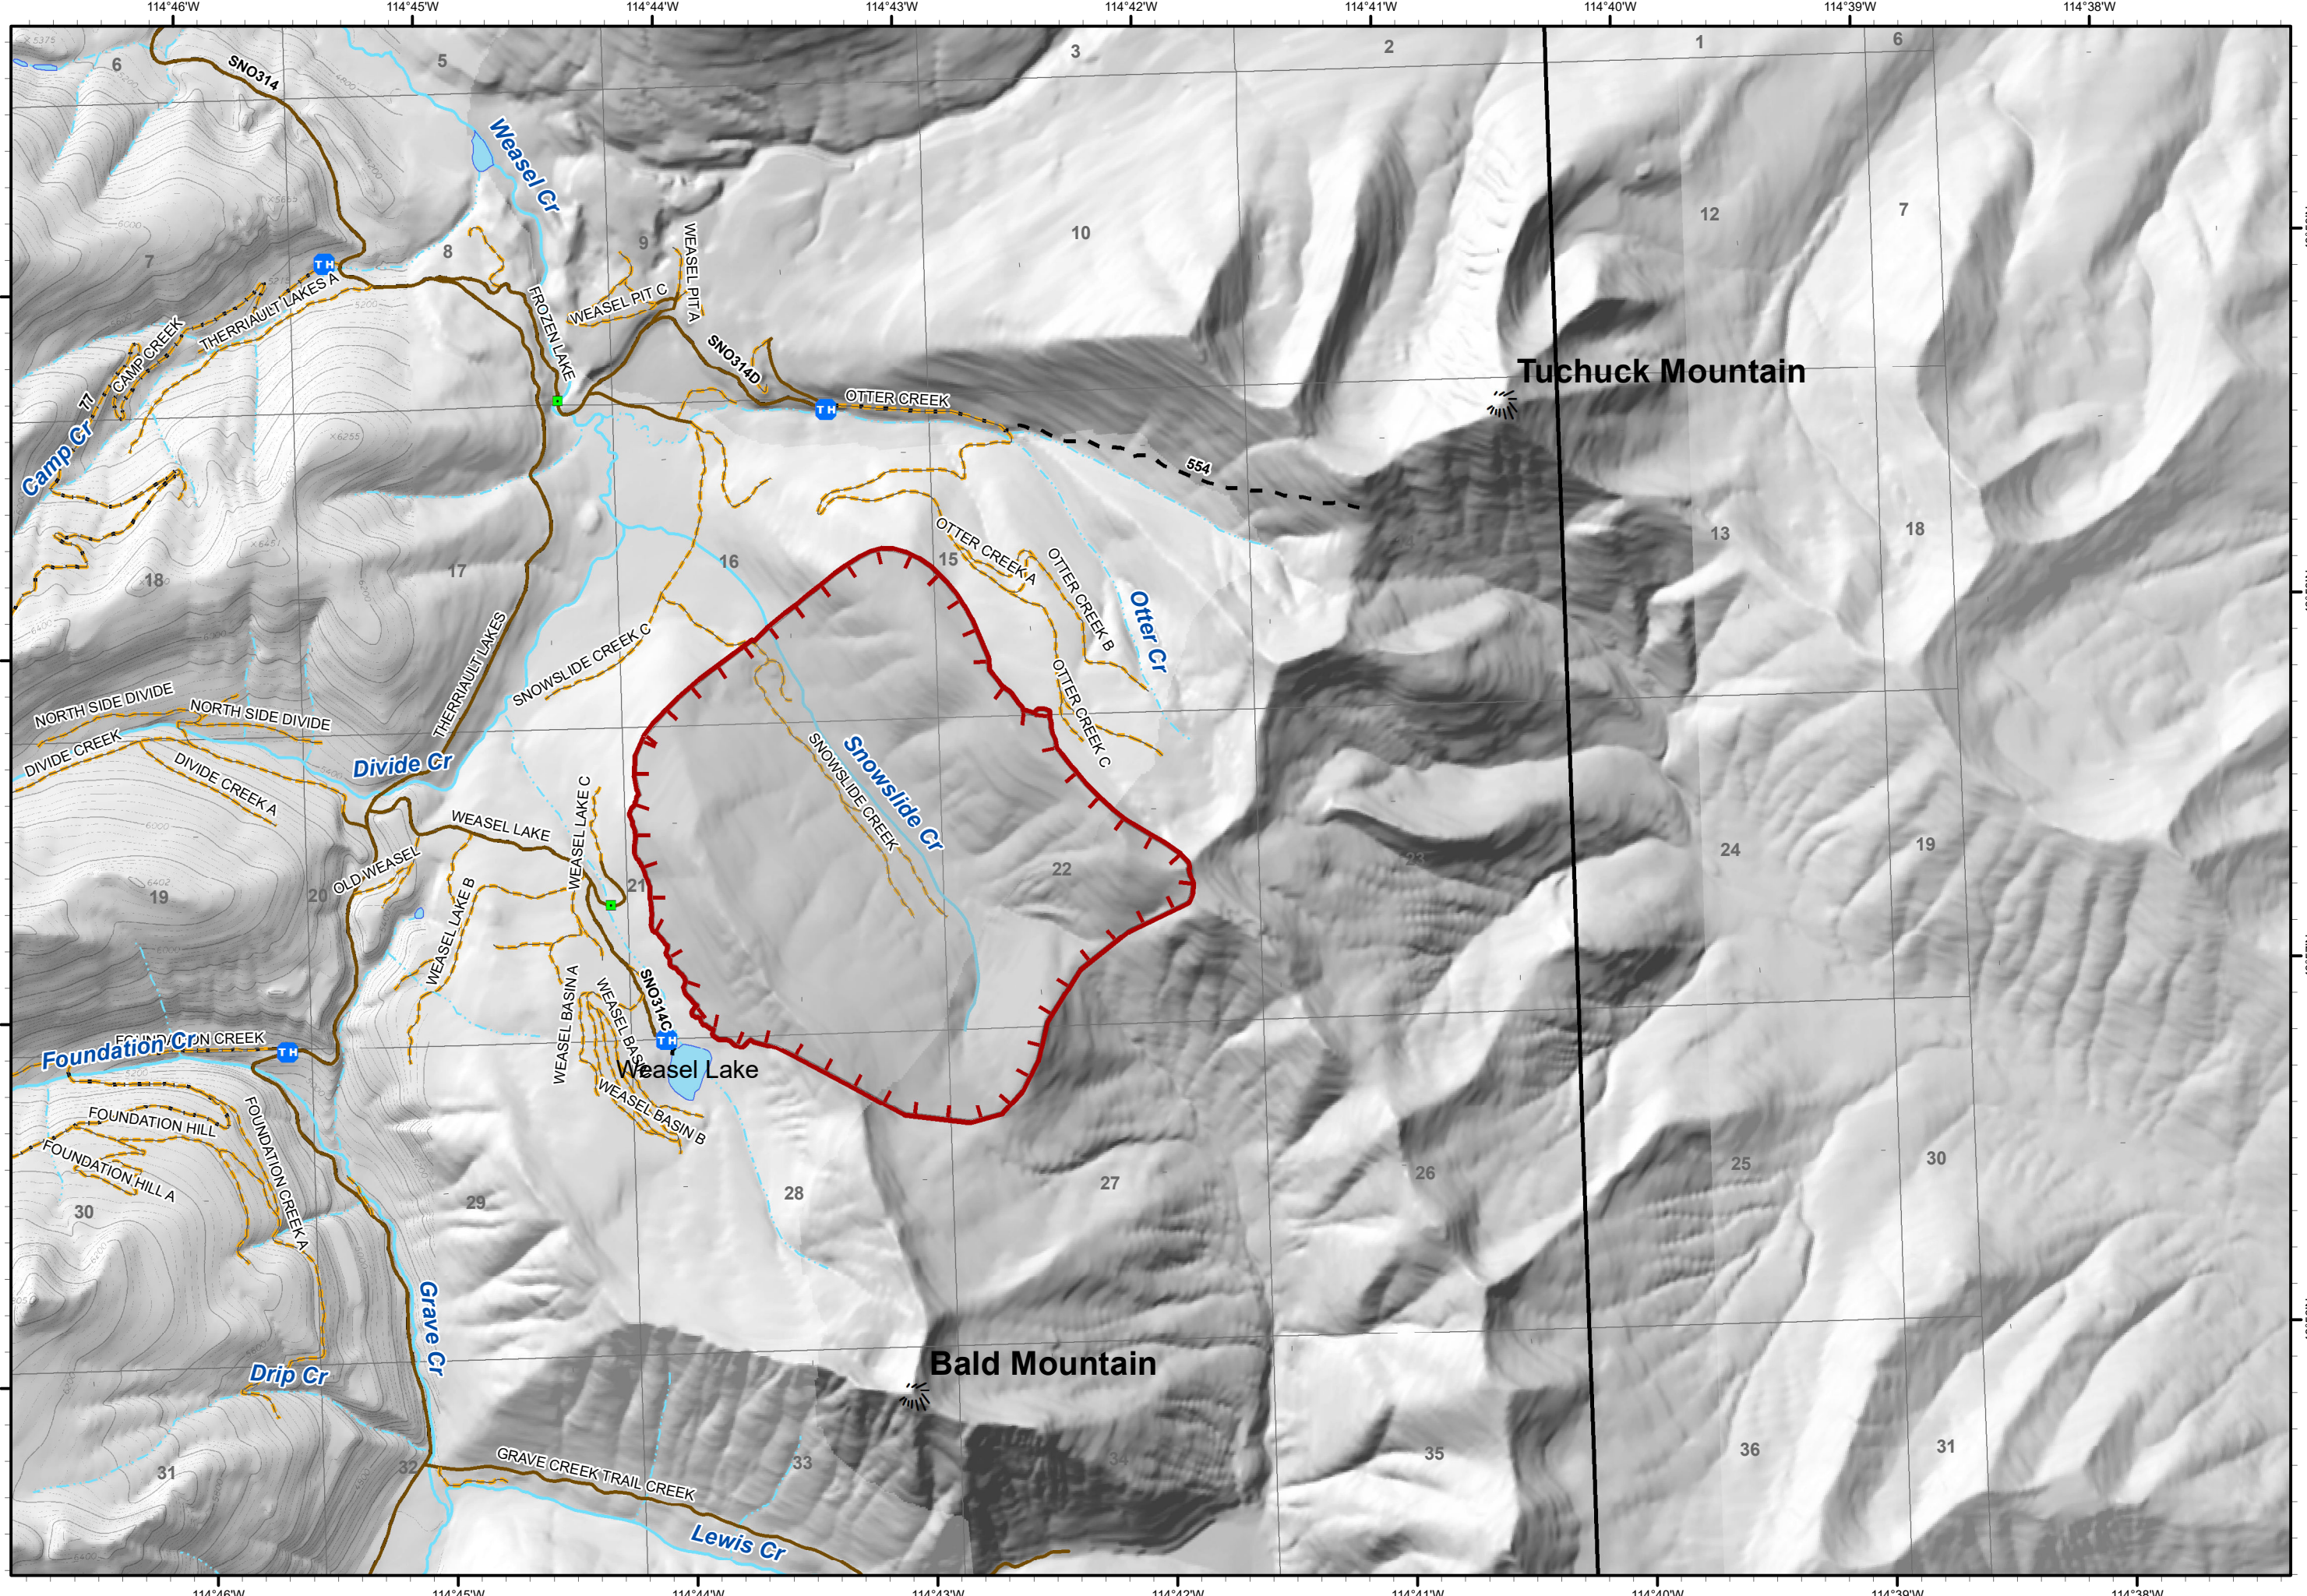

IAP

Weasel
MT-KNF-236
09/11/2017
1,000 acres

- Other
- Uncontrolled Fire Edge
- Trailheads
- Forest Roads
 - Open
 - Barriered/Impossible
- Trails
- Peaks
- Major Stream
- Intermittent Stream

0 1,000 2,000 Feet

114°46'W 114°45'W 114°44'W 114°43'W 114°42'W 114°41'W 114°40'W 114°39'W 114°38'W

48°59'N
48°58'N
48°57'N
48°56'N