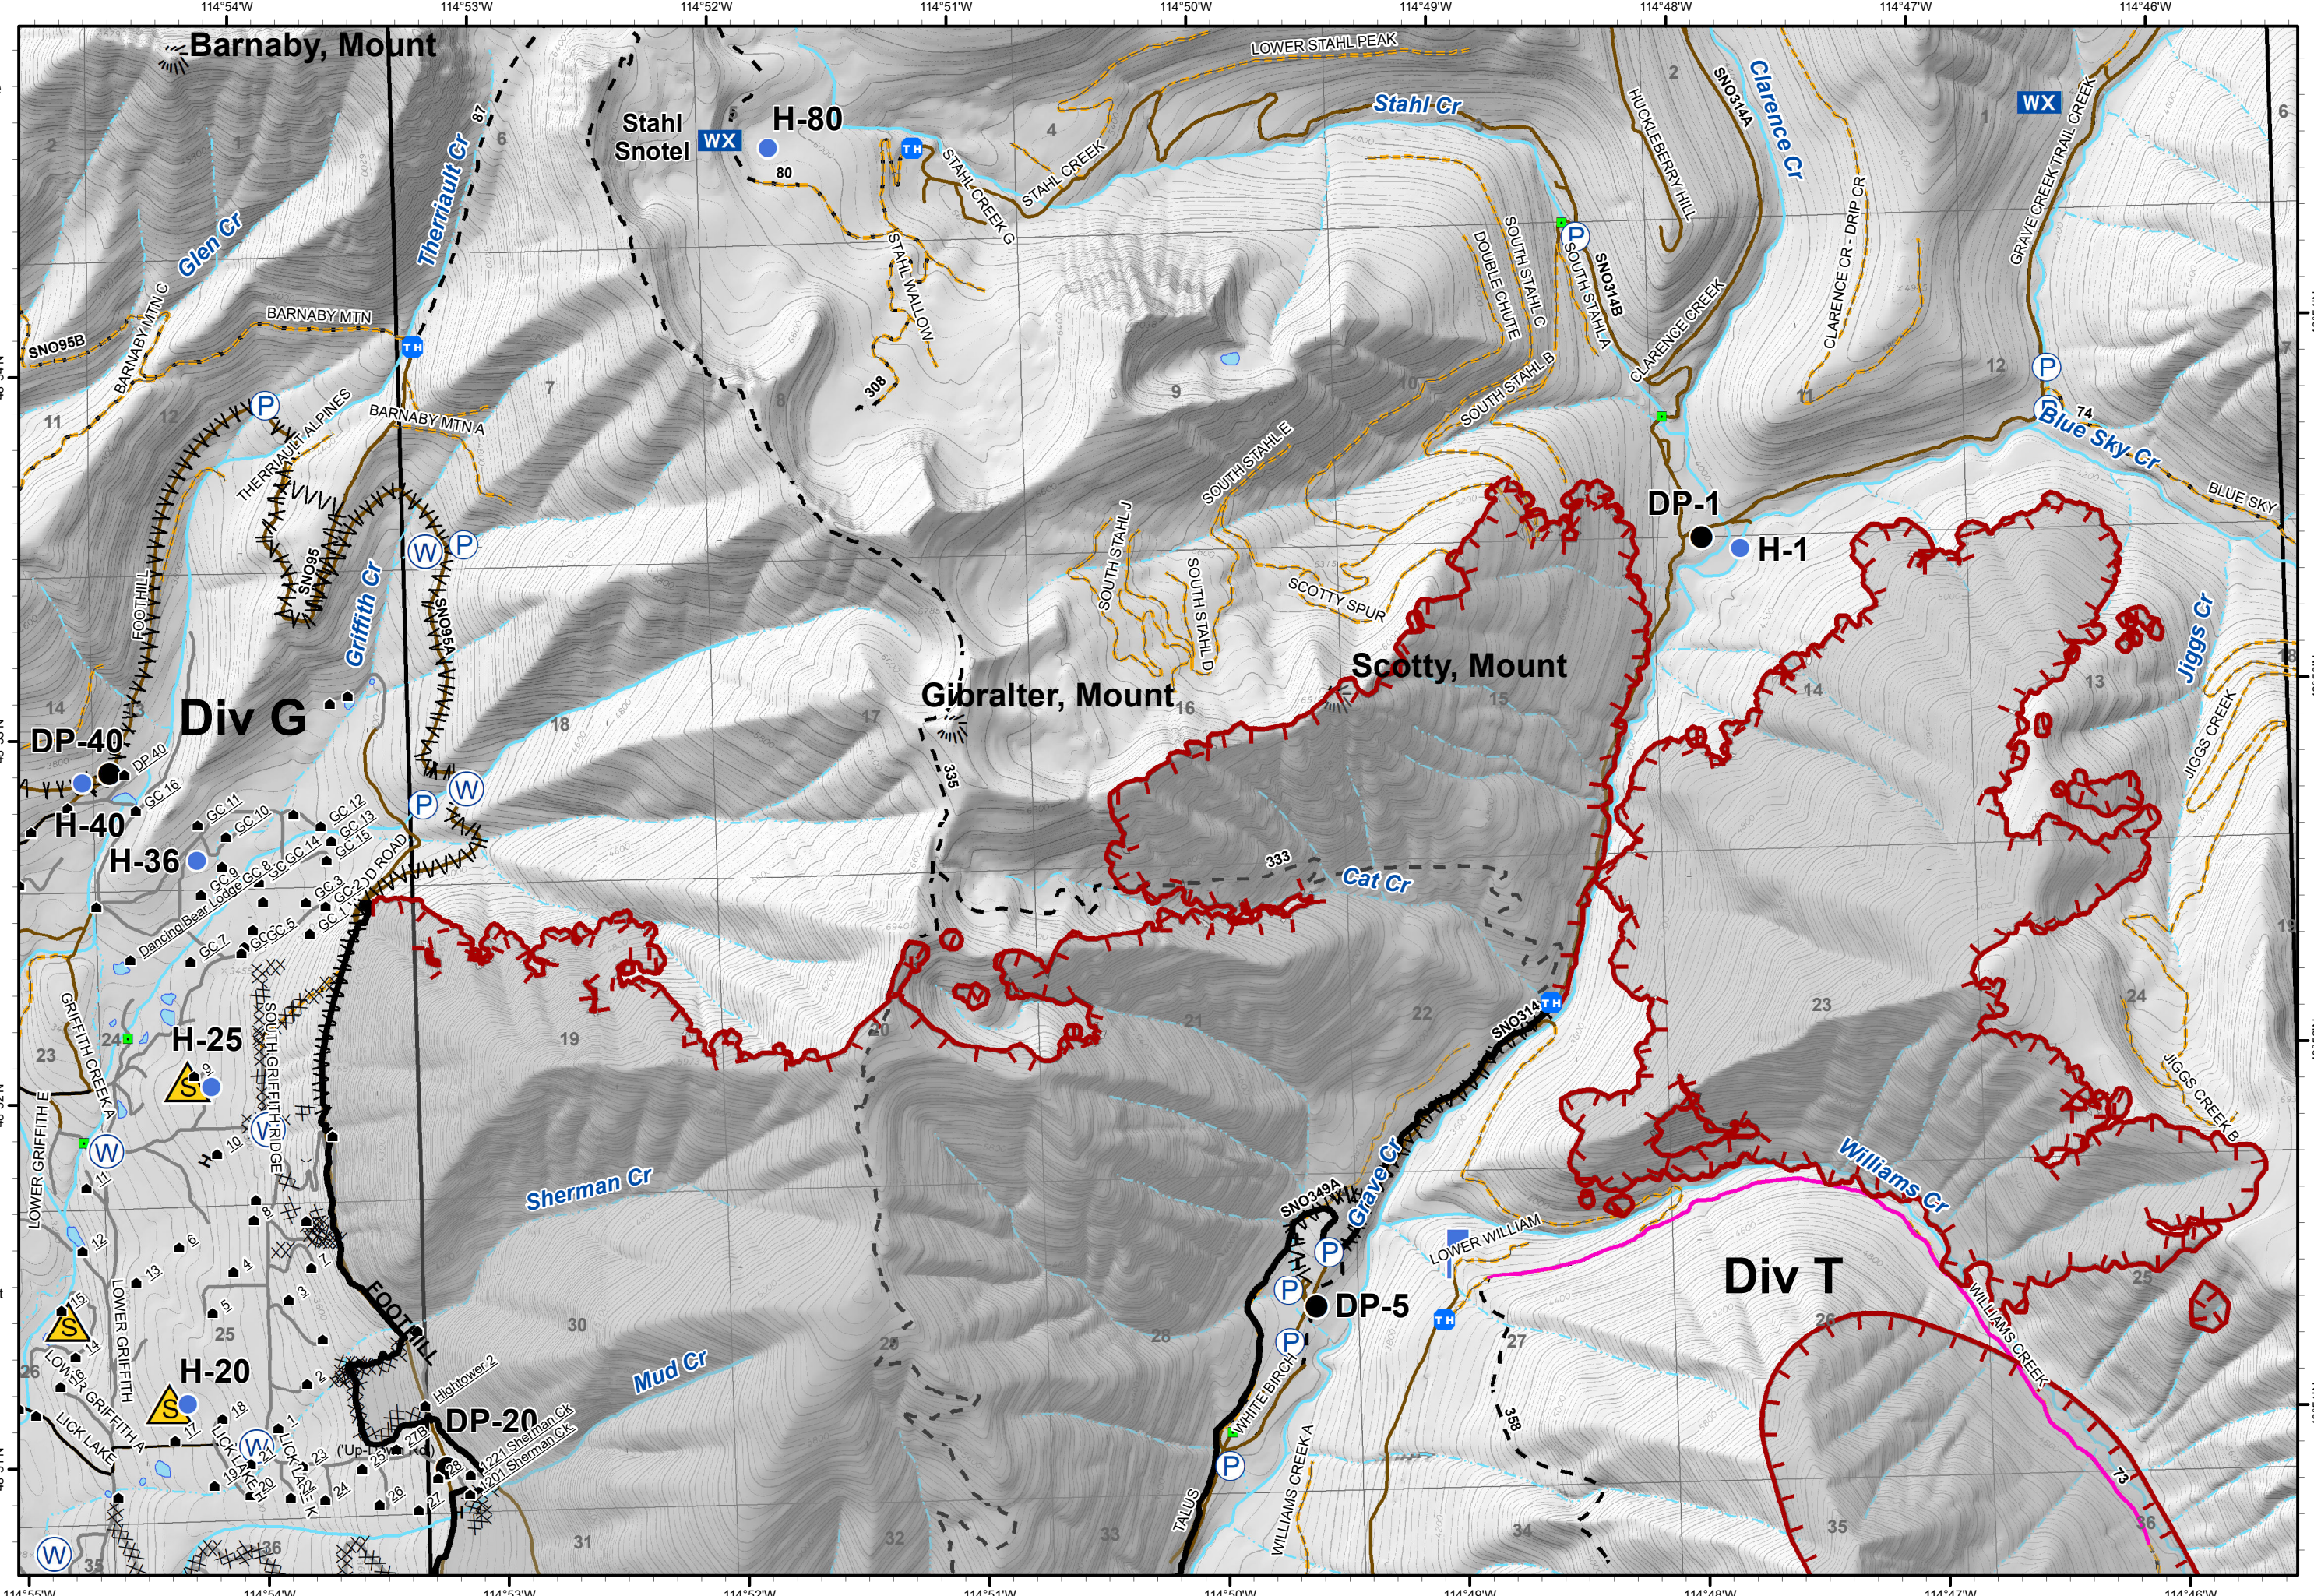

# IAP

Gibraltar Ridge  
MT-KNF-161  
09/11/2017  
Page 1 of 3  
8,500 acres

- Trailheads
- Structures
- Water Source
- Drop Point
- Helispot
- Lookout
- Mobile Weather Unit
- Pump
- Safety Zone
- Other
- Uncontrolled Fire Edge
- Completed Dozer Line
- Completed Line
- Hand Line
- Line Break Completed
- Unknown
- Roads**
  - County
  - Local, Private
  - State Lands
- Forest Roads**
  - Open
  - Gated
  - Barriered/Impassible
- Trails
- Peaks
- Major Stream
- Intermittent Stream

0 1,000 2,000 Feet

Barnaby, Mount

Stahl Snotel  
H-80

Scotty, Mount

Gibraltar, Mount

Div G

Div T

H-20

H-25

H-36

DP-40

DP-20

DP-1

H-1