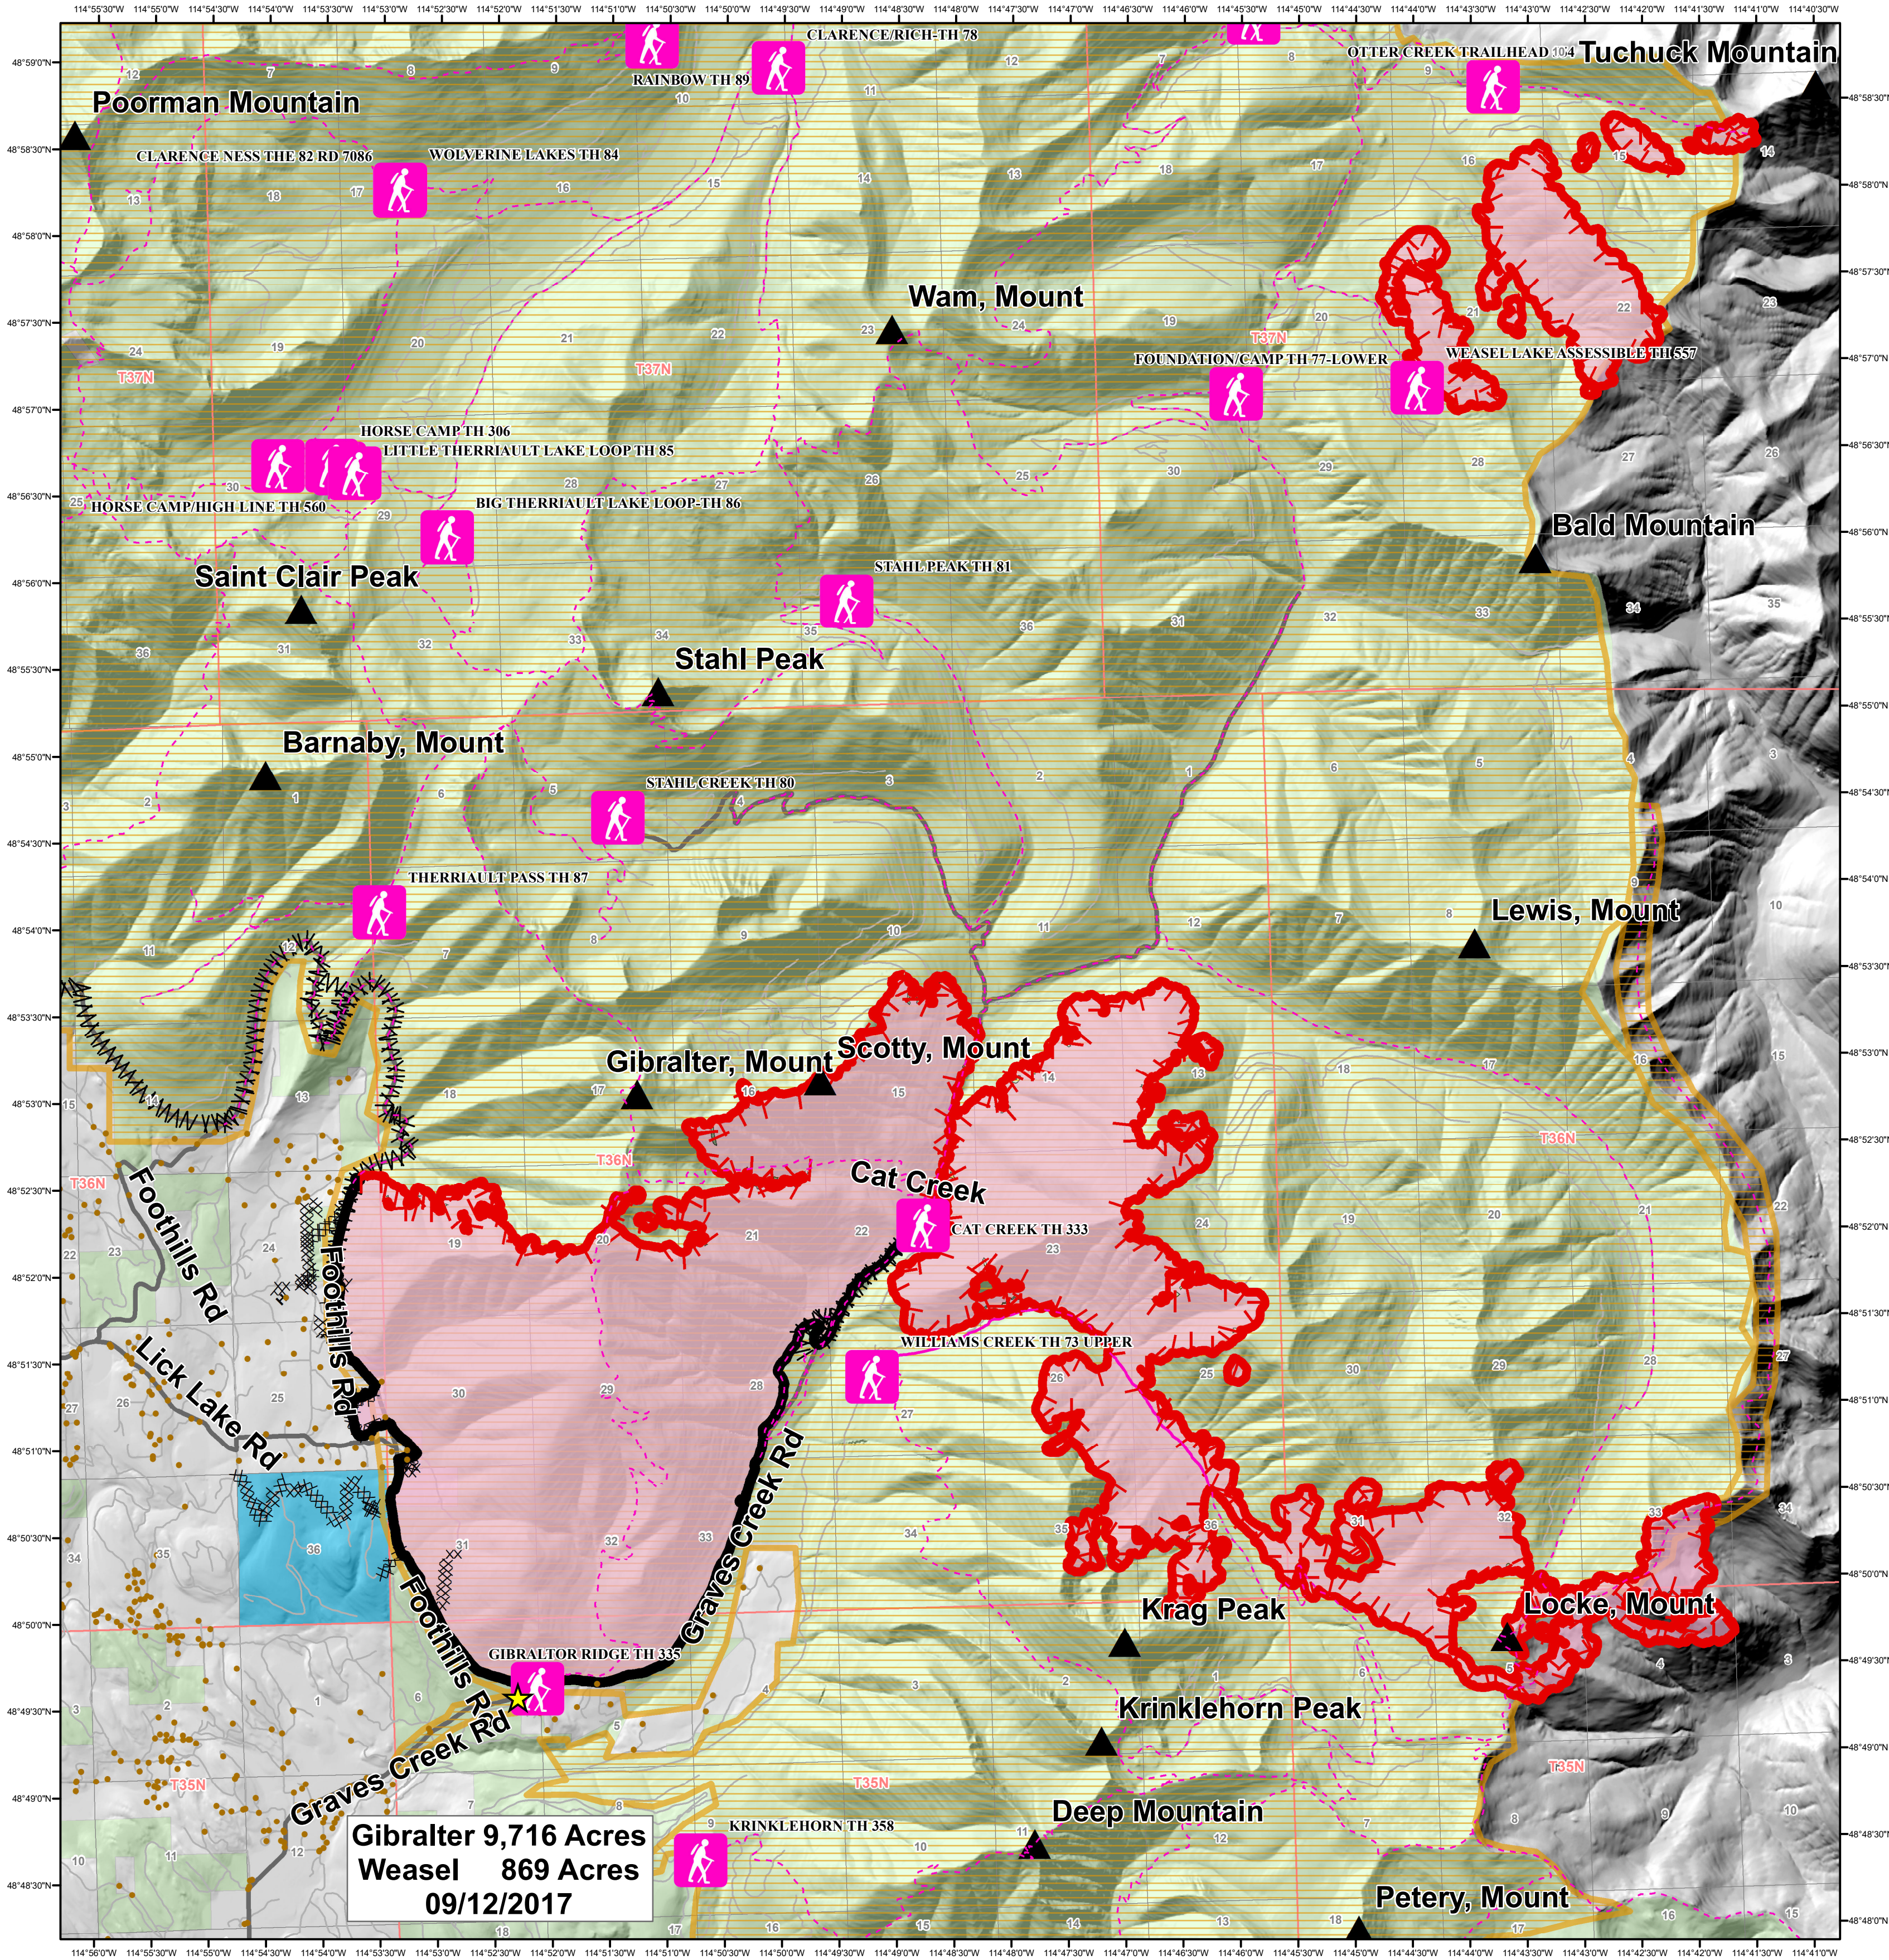

## Gibraltar Ridge & Weasel Fires

### MT-KNF-000161 & MT-KNF-000236

Gibraltar 9,716 Acres  
 Weasel 869 Acres  
 09/12/2017

	Forest Service		Checkpoints		Trailhead		Uncontrolled Fire Edge		Hand Line
	MT State		Structure		Trails		Completed Dozer Line		Line Break Completed
	Private		Mtn Top		Primary Travel Route		Completed Line		Unknown
	Gibraltar Ridge Fire Closure Area				Other Road				

Miles  
0 0.4 0.8 1.6