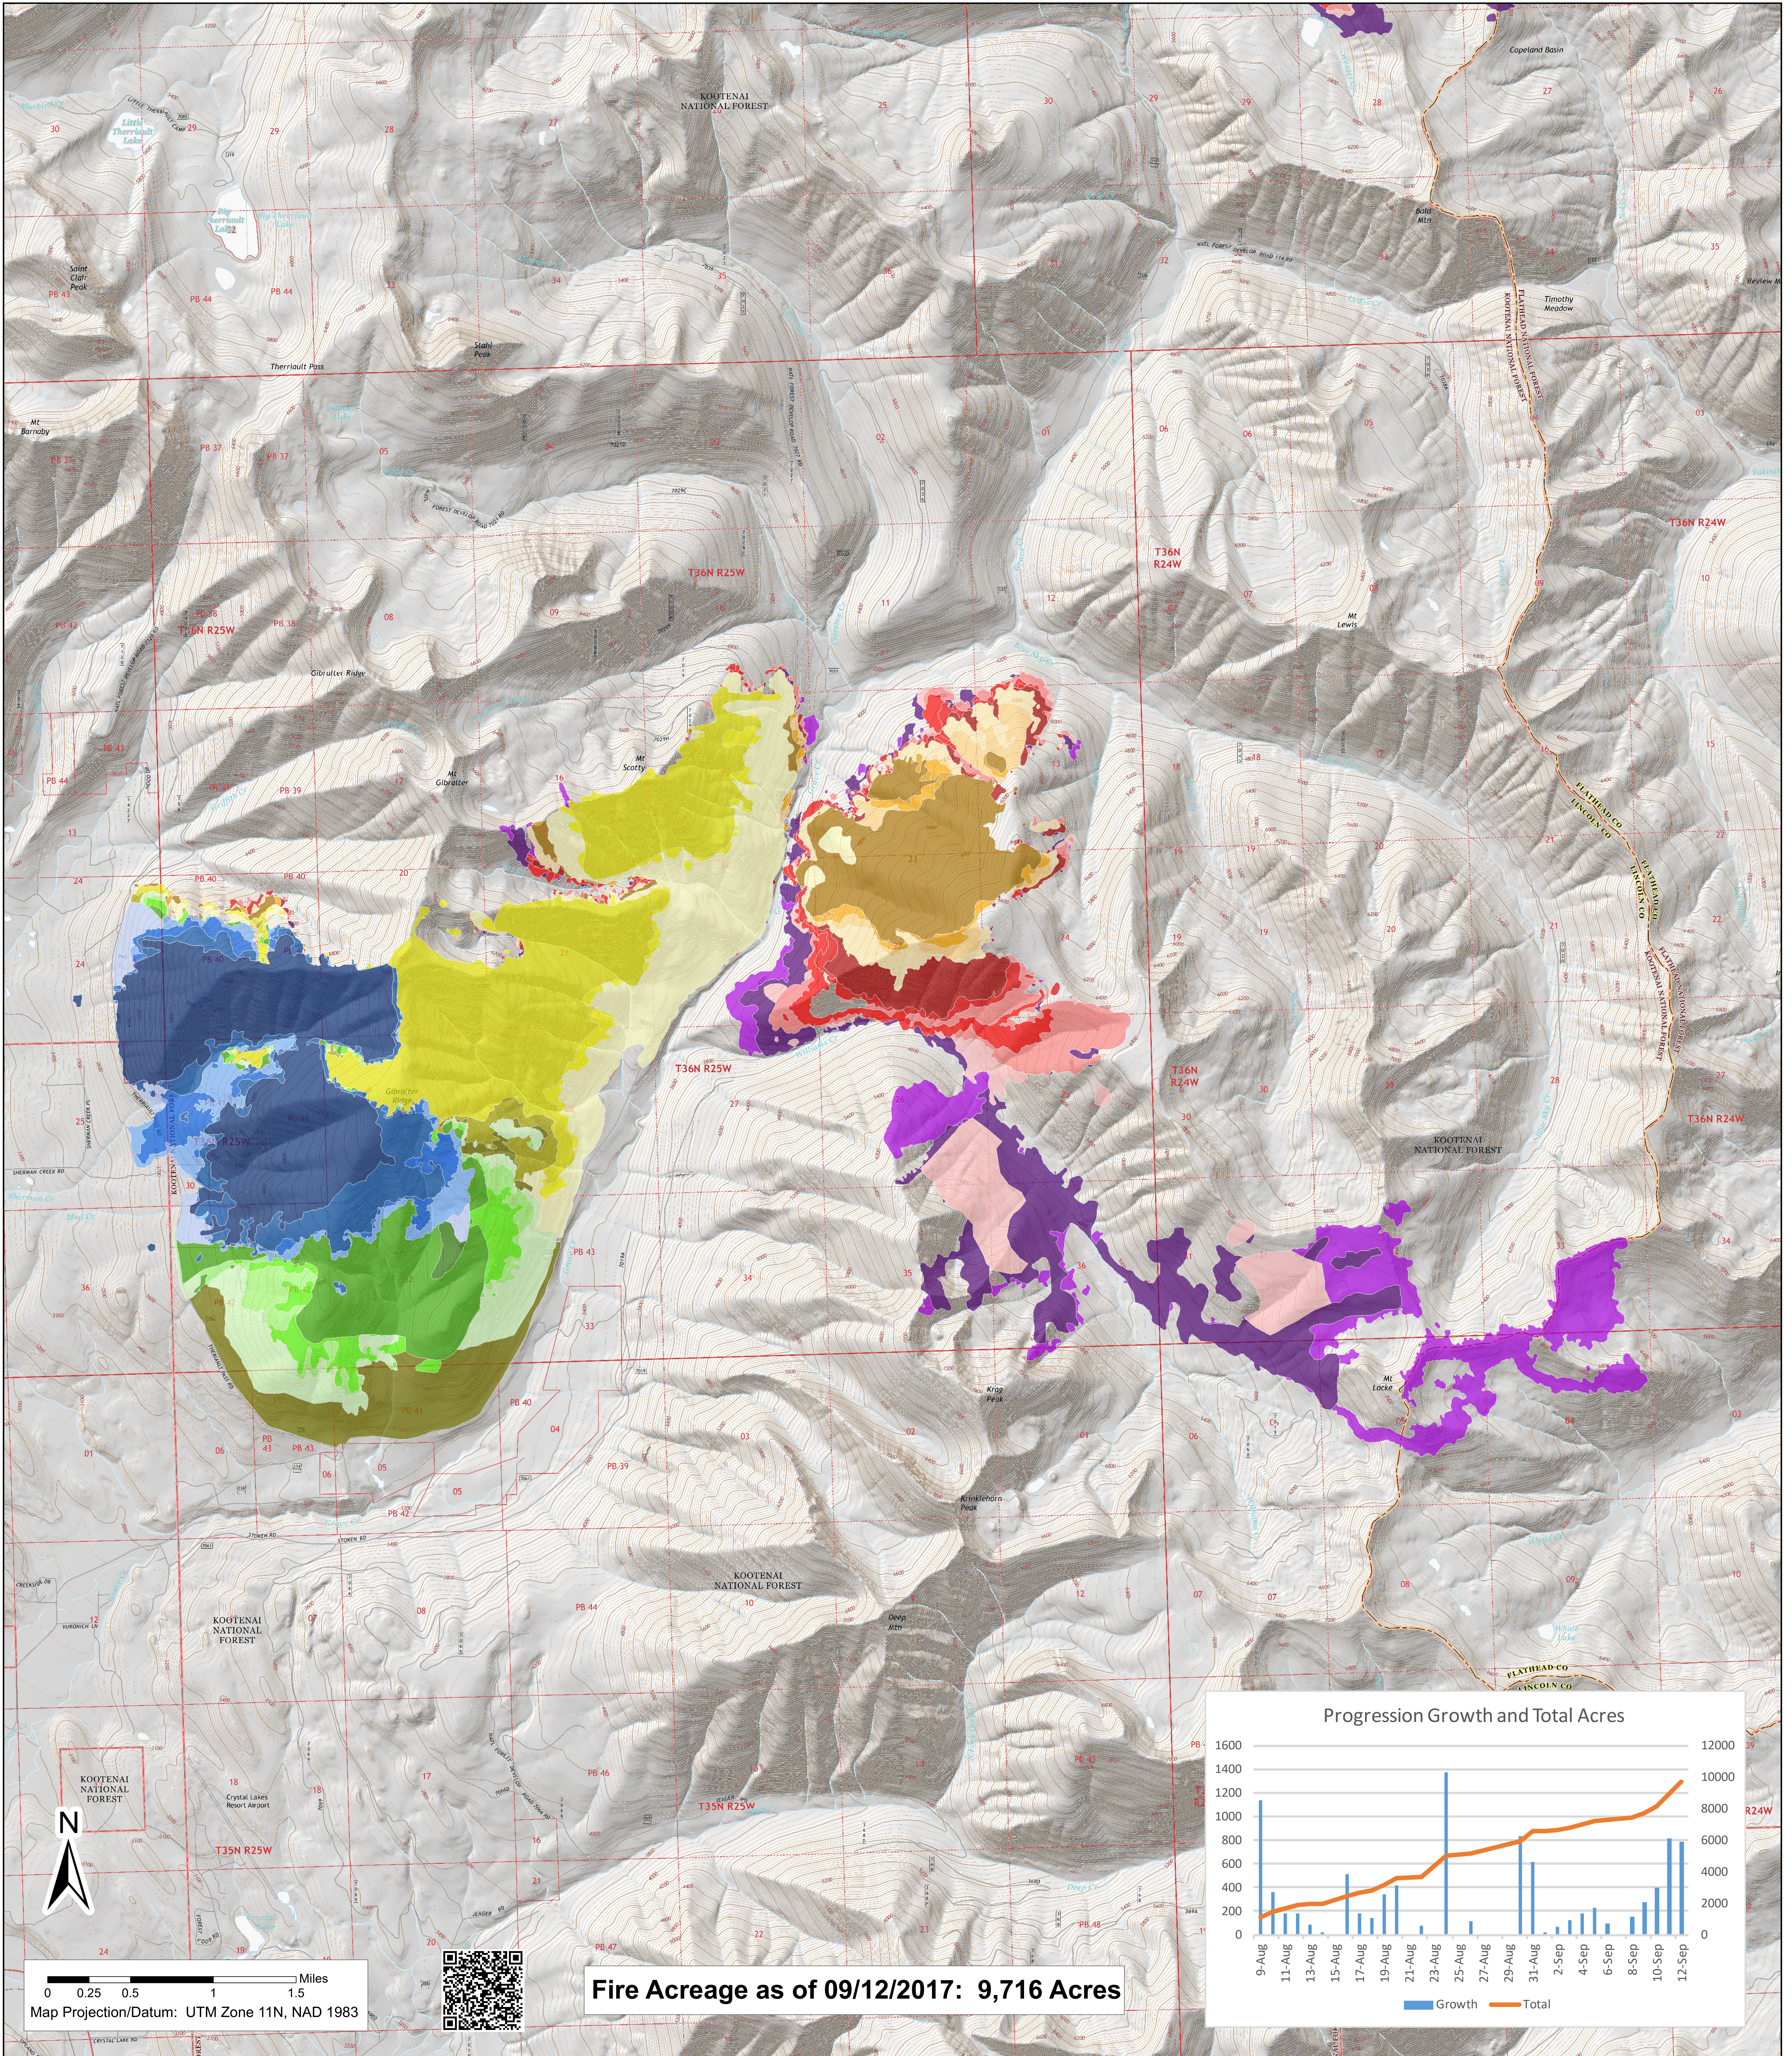

Fire Progression Gibraltar Ridge Fire MT-KNF-000161

Fire Acreage as of 09/12/2017: 9,716 Acres

Daily Fire Growth

	20170912	784 ac		20170910	395 ac		20170904	184 ac		20170830	835 ac		20170819	340 ac		20170813	89 ac
	20170911	813 ac		20170909	277 ac		20170903	128 ac		20170826	118 ac		20170818	140 ac		20170812	181 ac
	20170908	156 ac		20170902	69 ac		20170824	1,369 ac		20170817	179 ac		20170811	181 ac		20170810	360 ac
	20170906	96 ac		20170901	20 ac		20170822	80 ac		20170816	510 ac		20170809	1,134 ac			
	20170905	226 ac		20170831	620 ac		20170820	421 ac		20170814	22 ac						