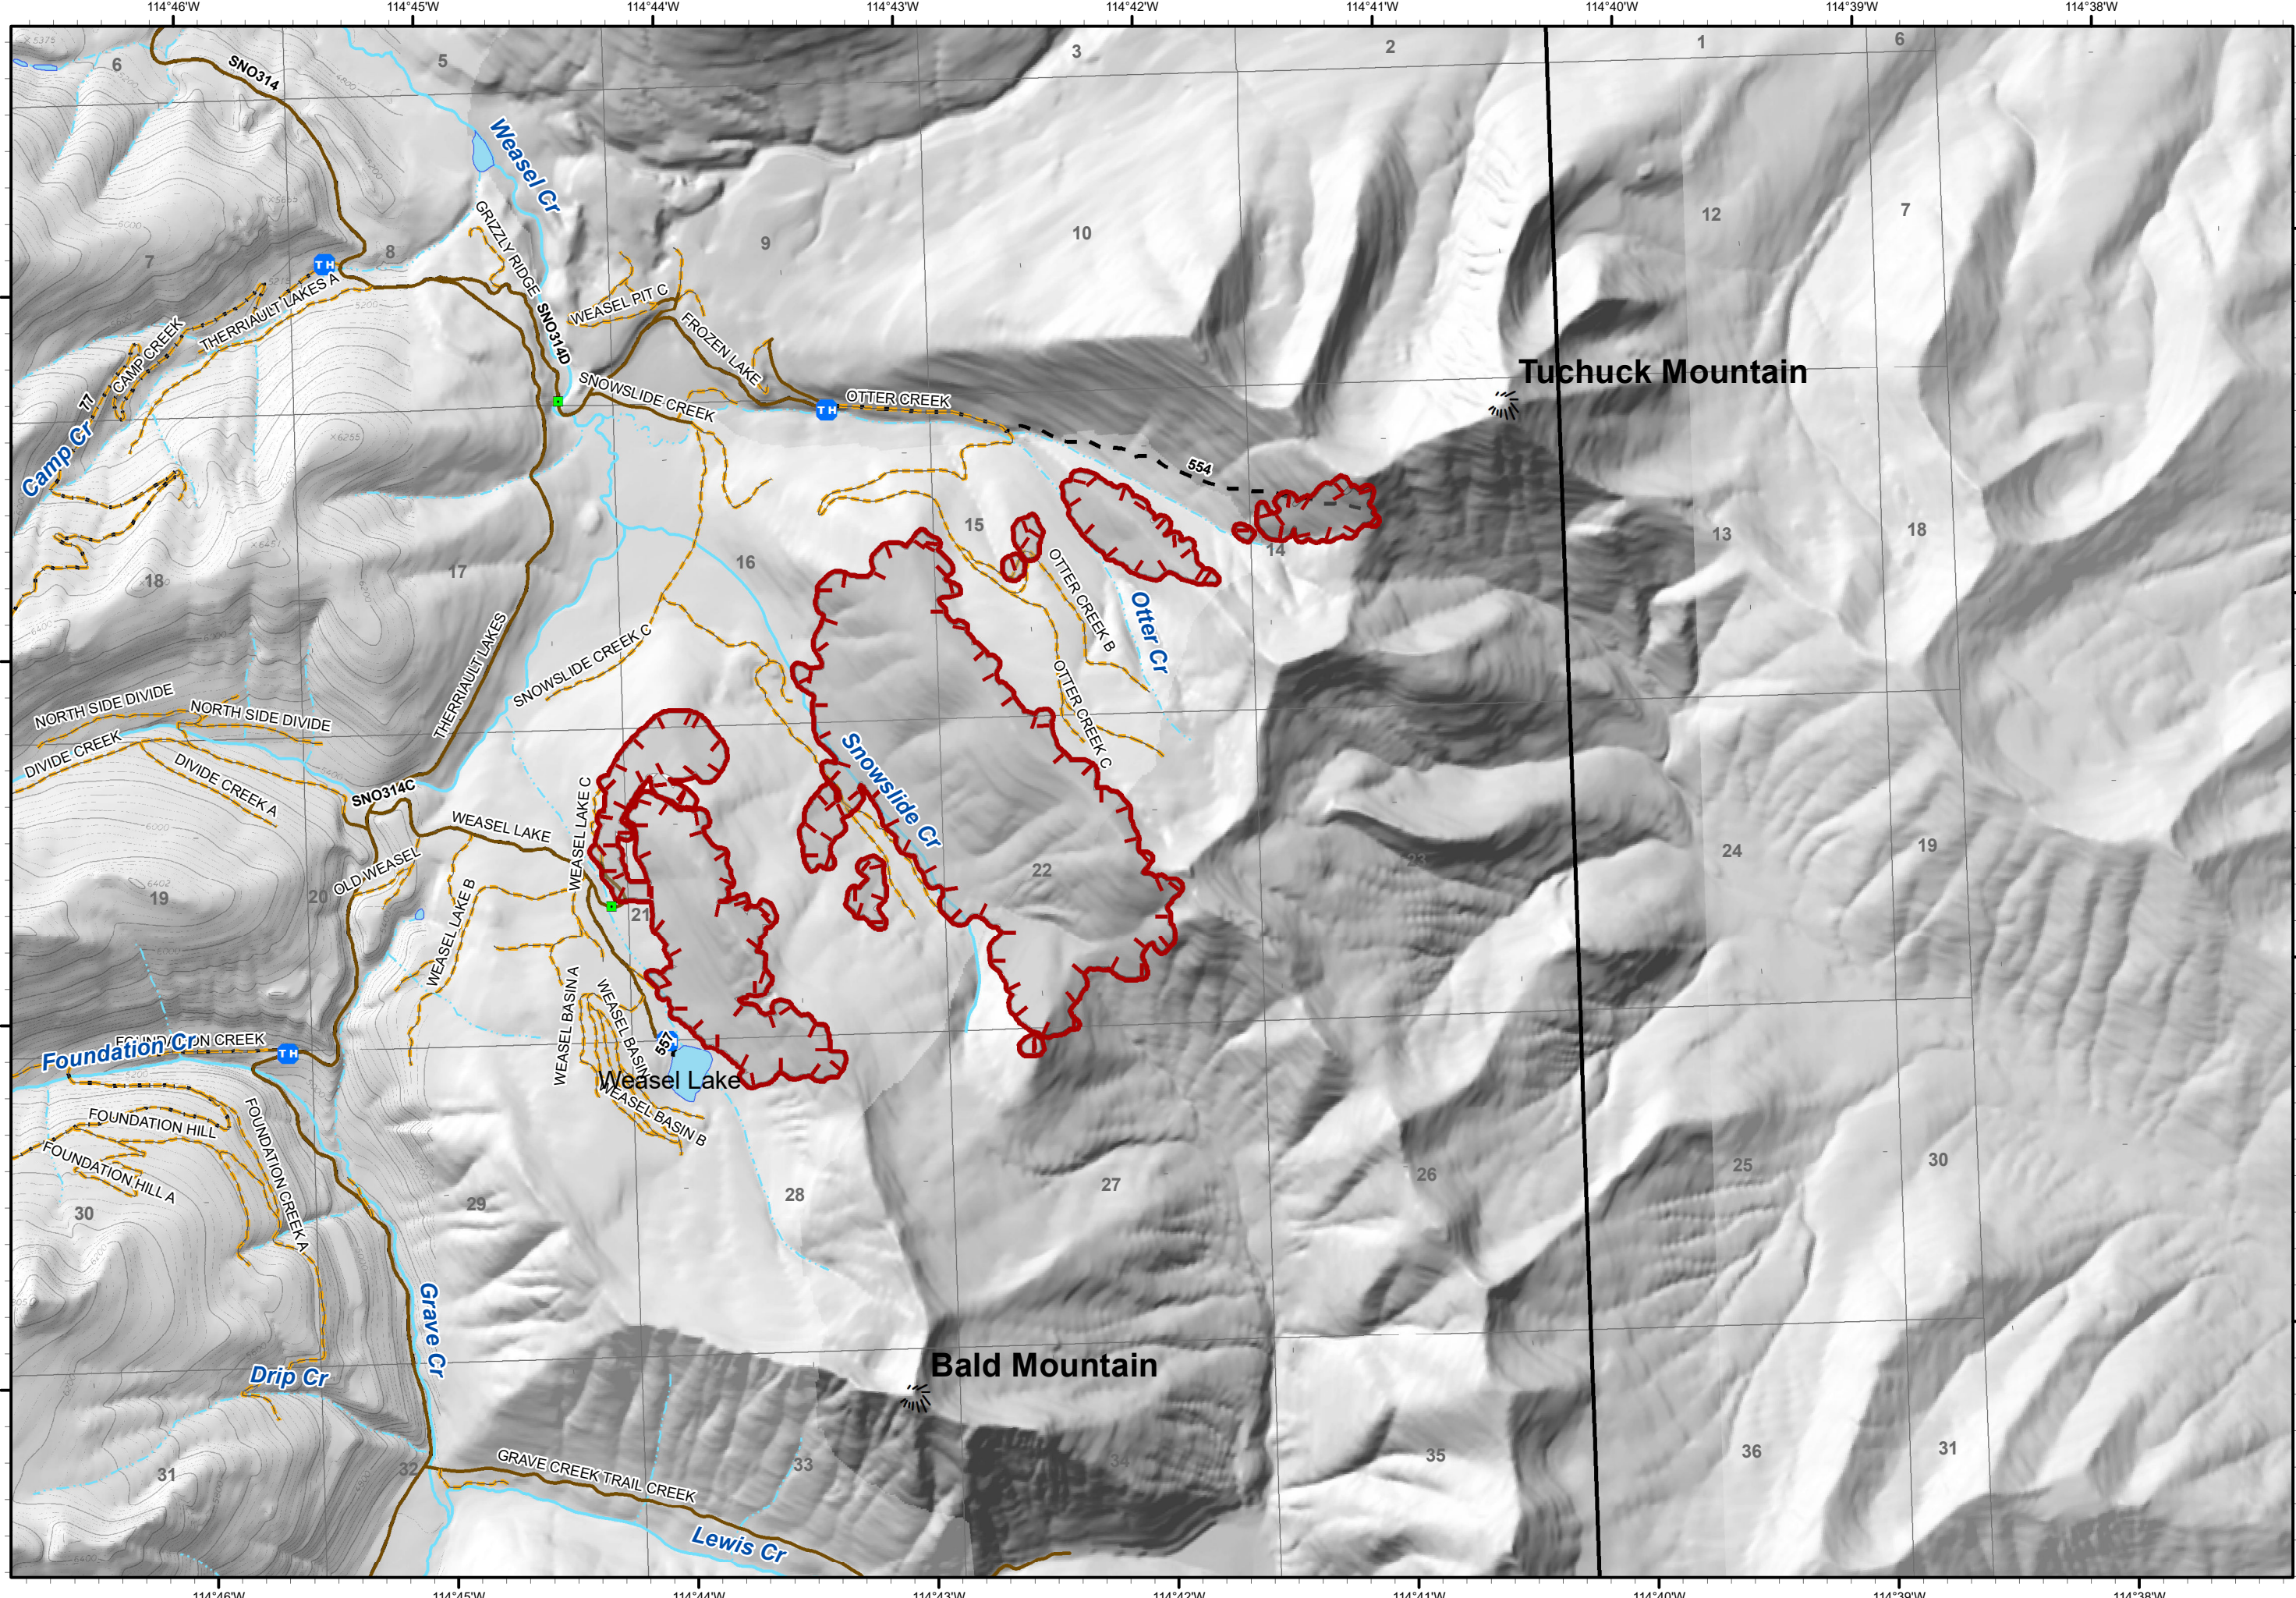

IAP

Weasel
MT-KNF-236
09/12/2017
869 acres

- Other
- Uncontrolled Fire Edge
- Trailheads
- Forest Roads
 - Open
 - Barriered/Impossible
- Trails
- Peaks
- Major Stream
- Intermittent Stream

0 1,000 2,000 Feet

114°46'W 114°45'W 114°44'W 114°43'W 114°42'W 114°41'W 114°40'W 114°39'W 114°38'W

48°59'N
48°58'N
48°57'N
48°56'N