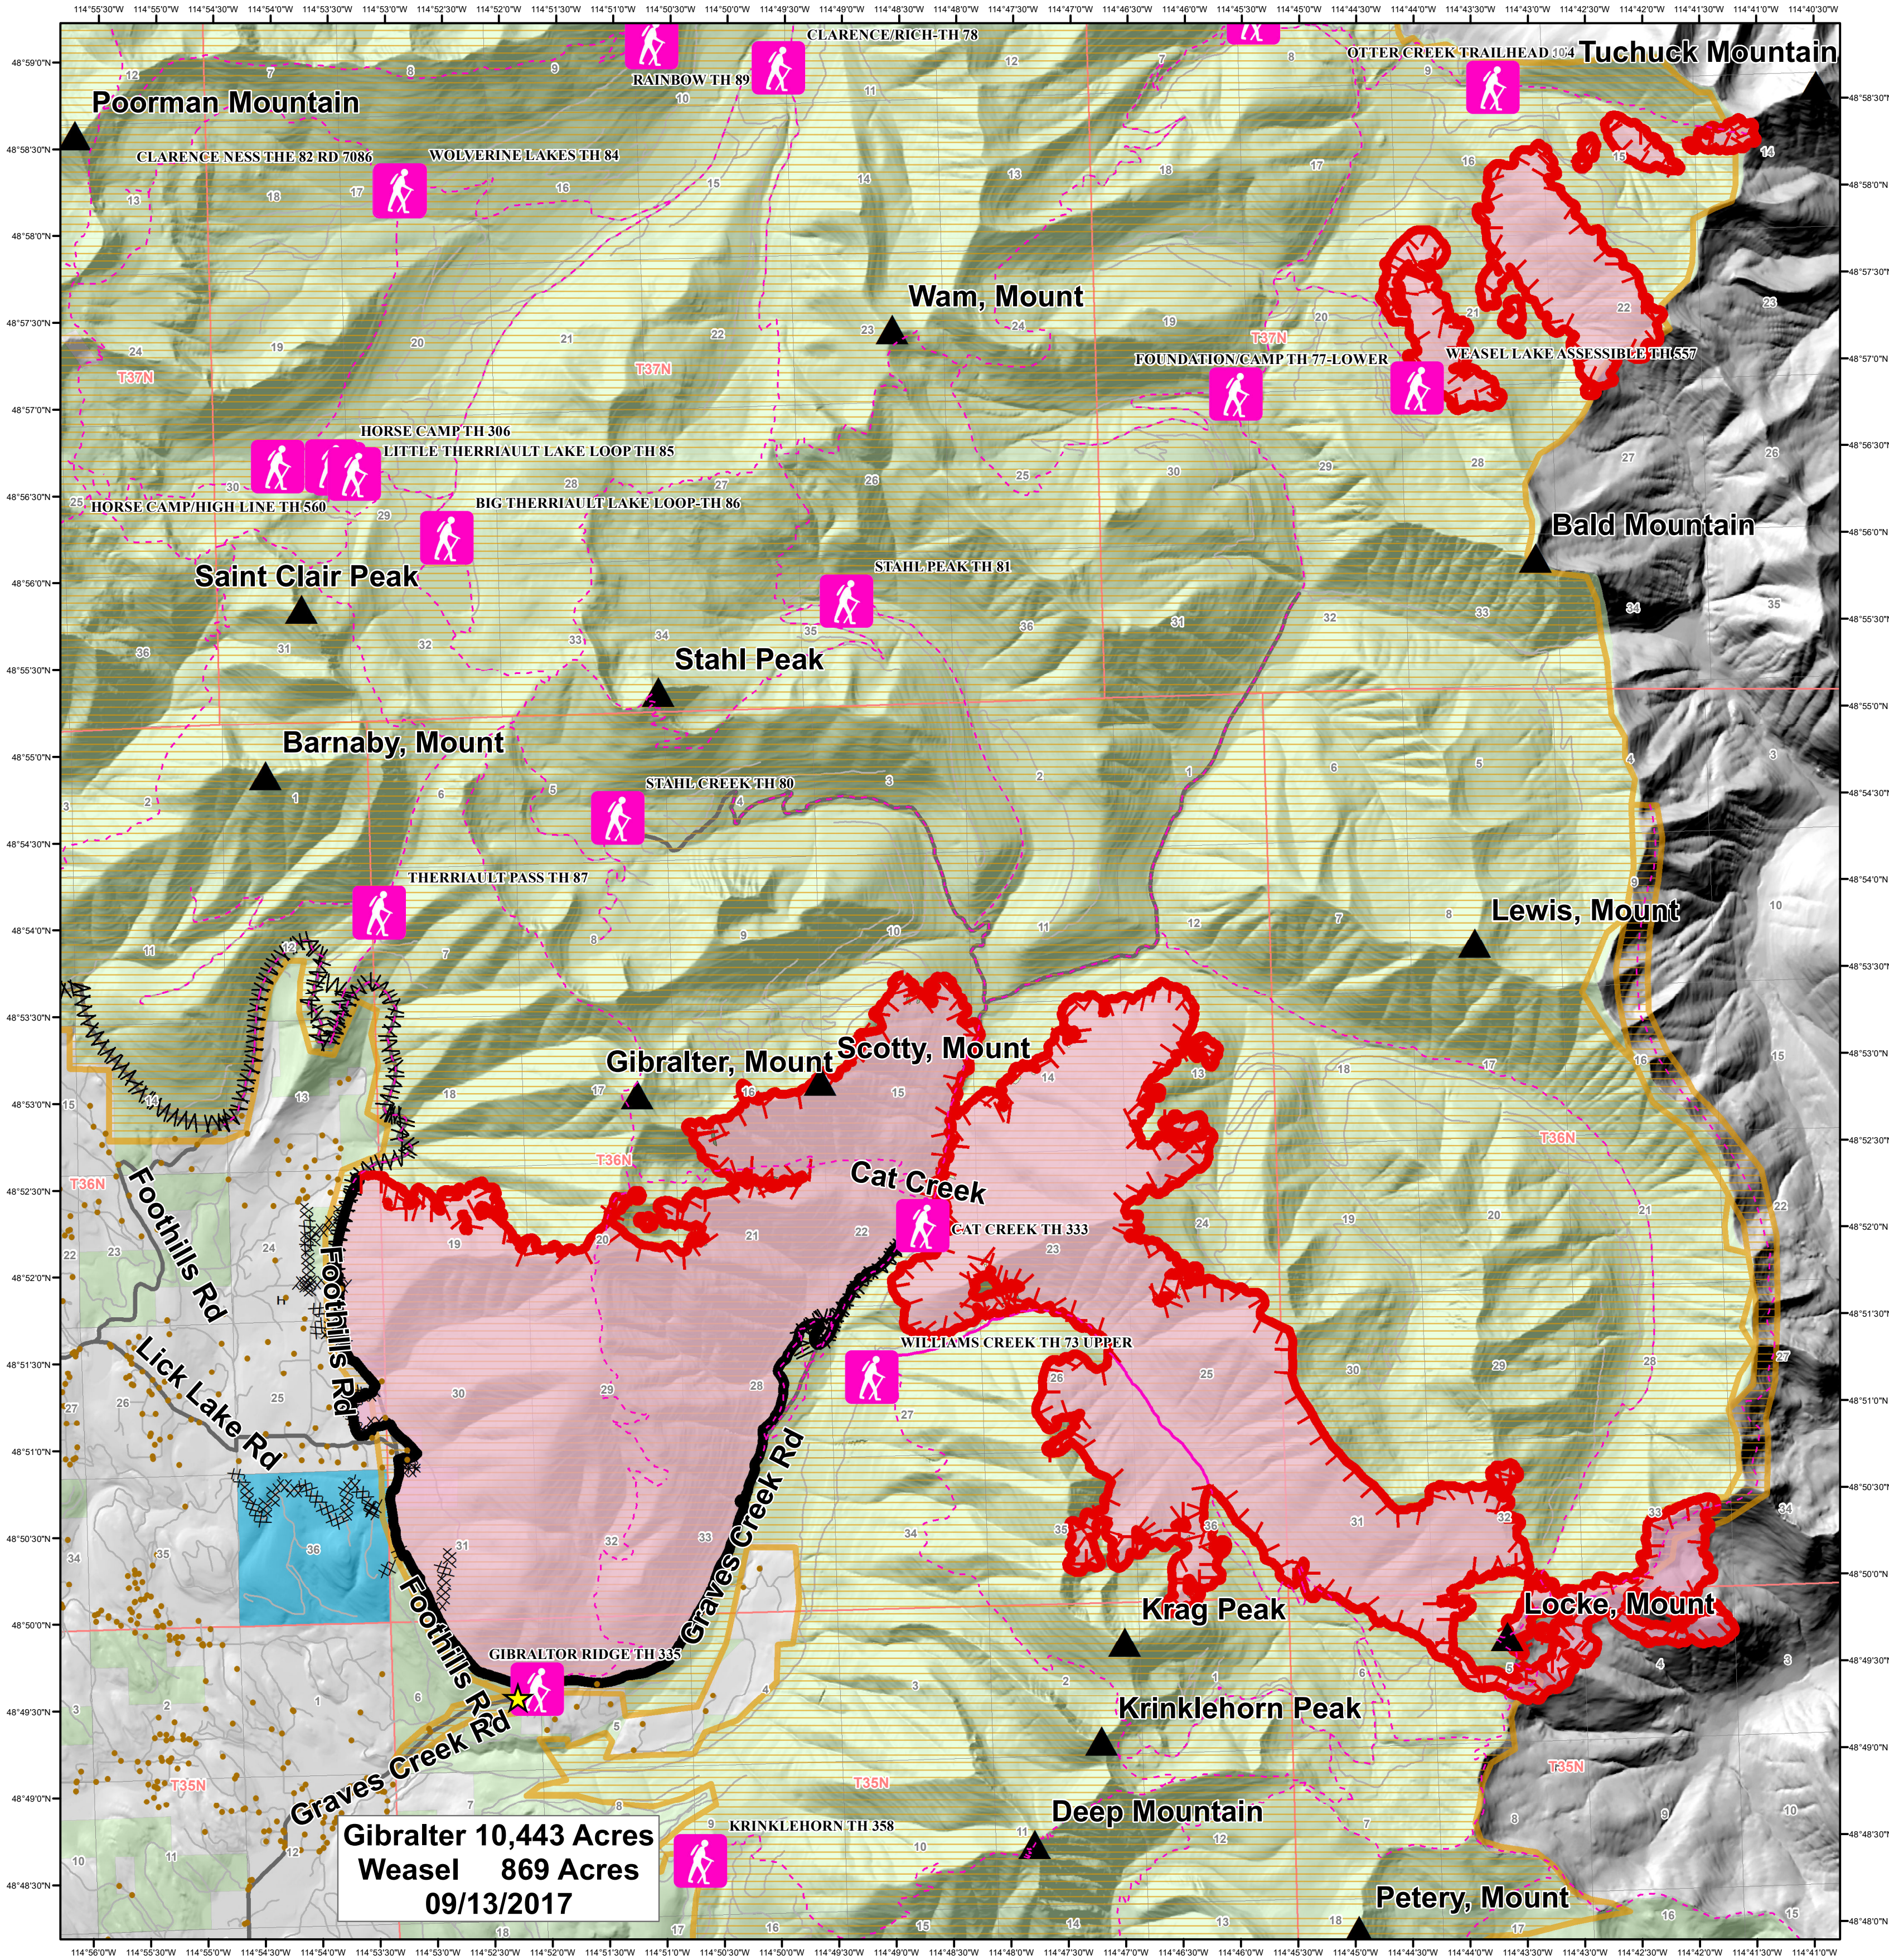

Information

Gibraltar Ridge & Weasel Fires

MT-KNF-000161 & MT-KNF-000236

	Forest Service		Checkpoints		Trailhead		Uncontrolled Fire Edge		Hand Line
	MT State		Structure		Trails		Completed Dozer Line		Line Break Completed
	Private		Mtn Top		Primary Travel Route		Completed Line		Unknown
	Gibraltar Ridge Fire Closure Area				Other Road				

Miles
0 0.4 0.8 1.6