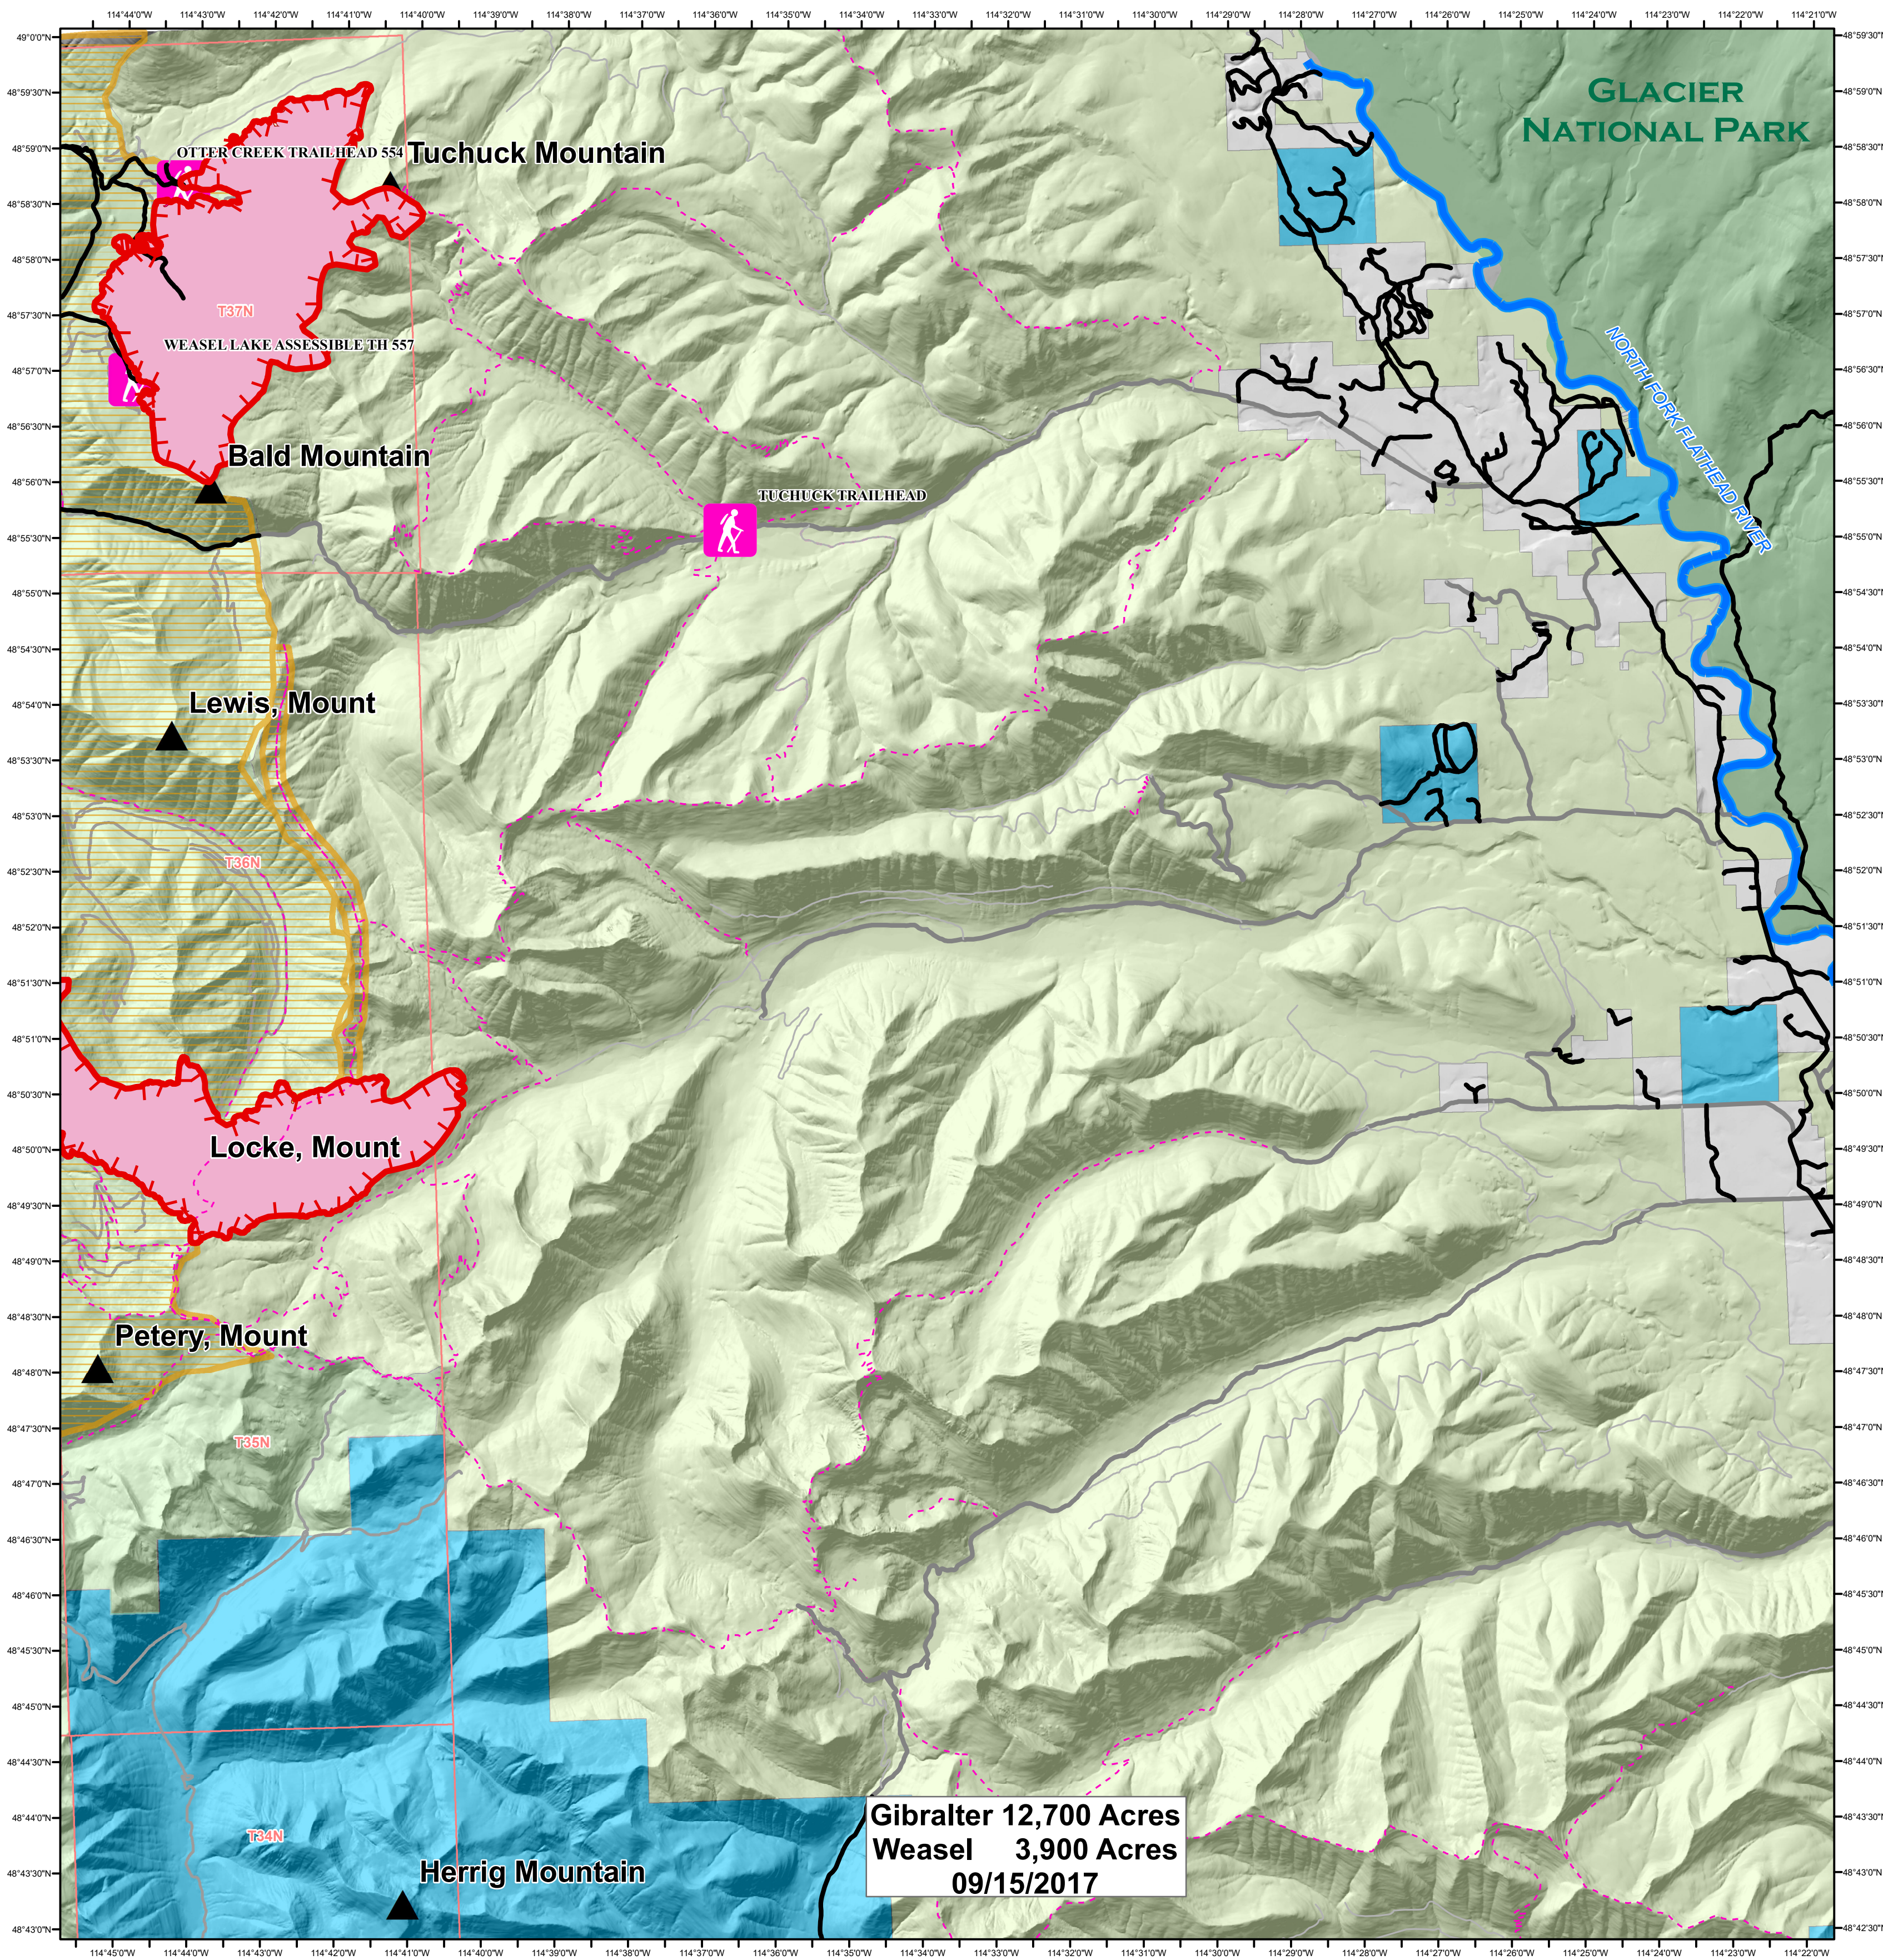

## Gibraltar Ridge & Weasel Fires

### MT-KNF-000161 & MT-KNF-000236

**Gibraltar 12,700 Acres**  
**Weasel 3,900 Acres**  
**09/15/2017**

FOREST SERVICE	Glacier_NP	Mtn Top	Primary Roads	Uncontrolled Fire Edge
PRIVATE	Gibraltar Ridge Fire Closure Area	Trailhead	Other Road	Wildfire Daily Fire Perimeter
STATE		Trails		
		North Fork Flathead River		

Miles  
0 0.5 1 2