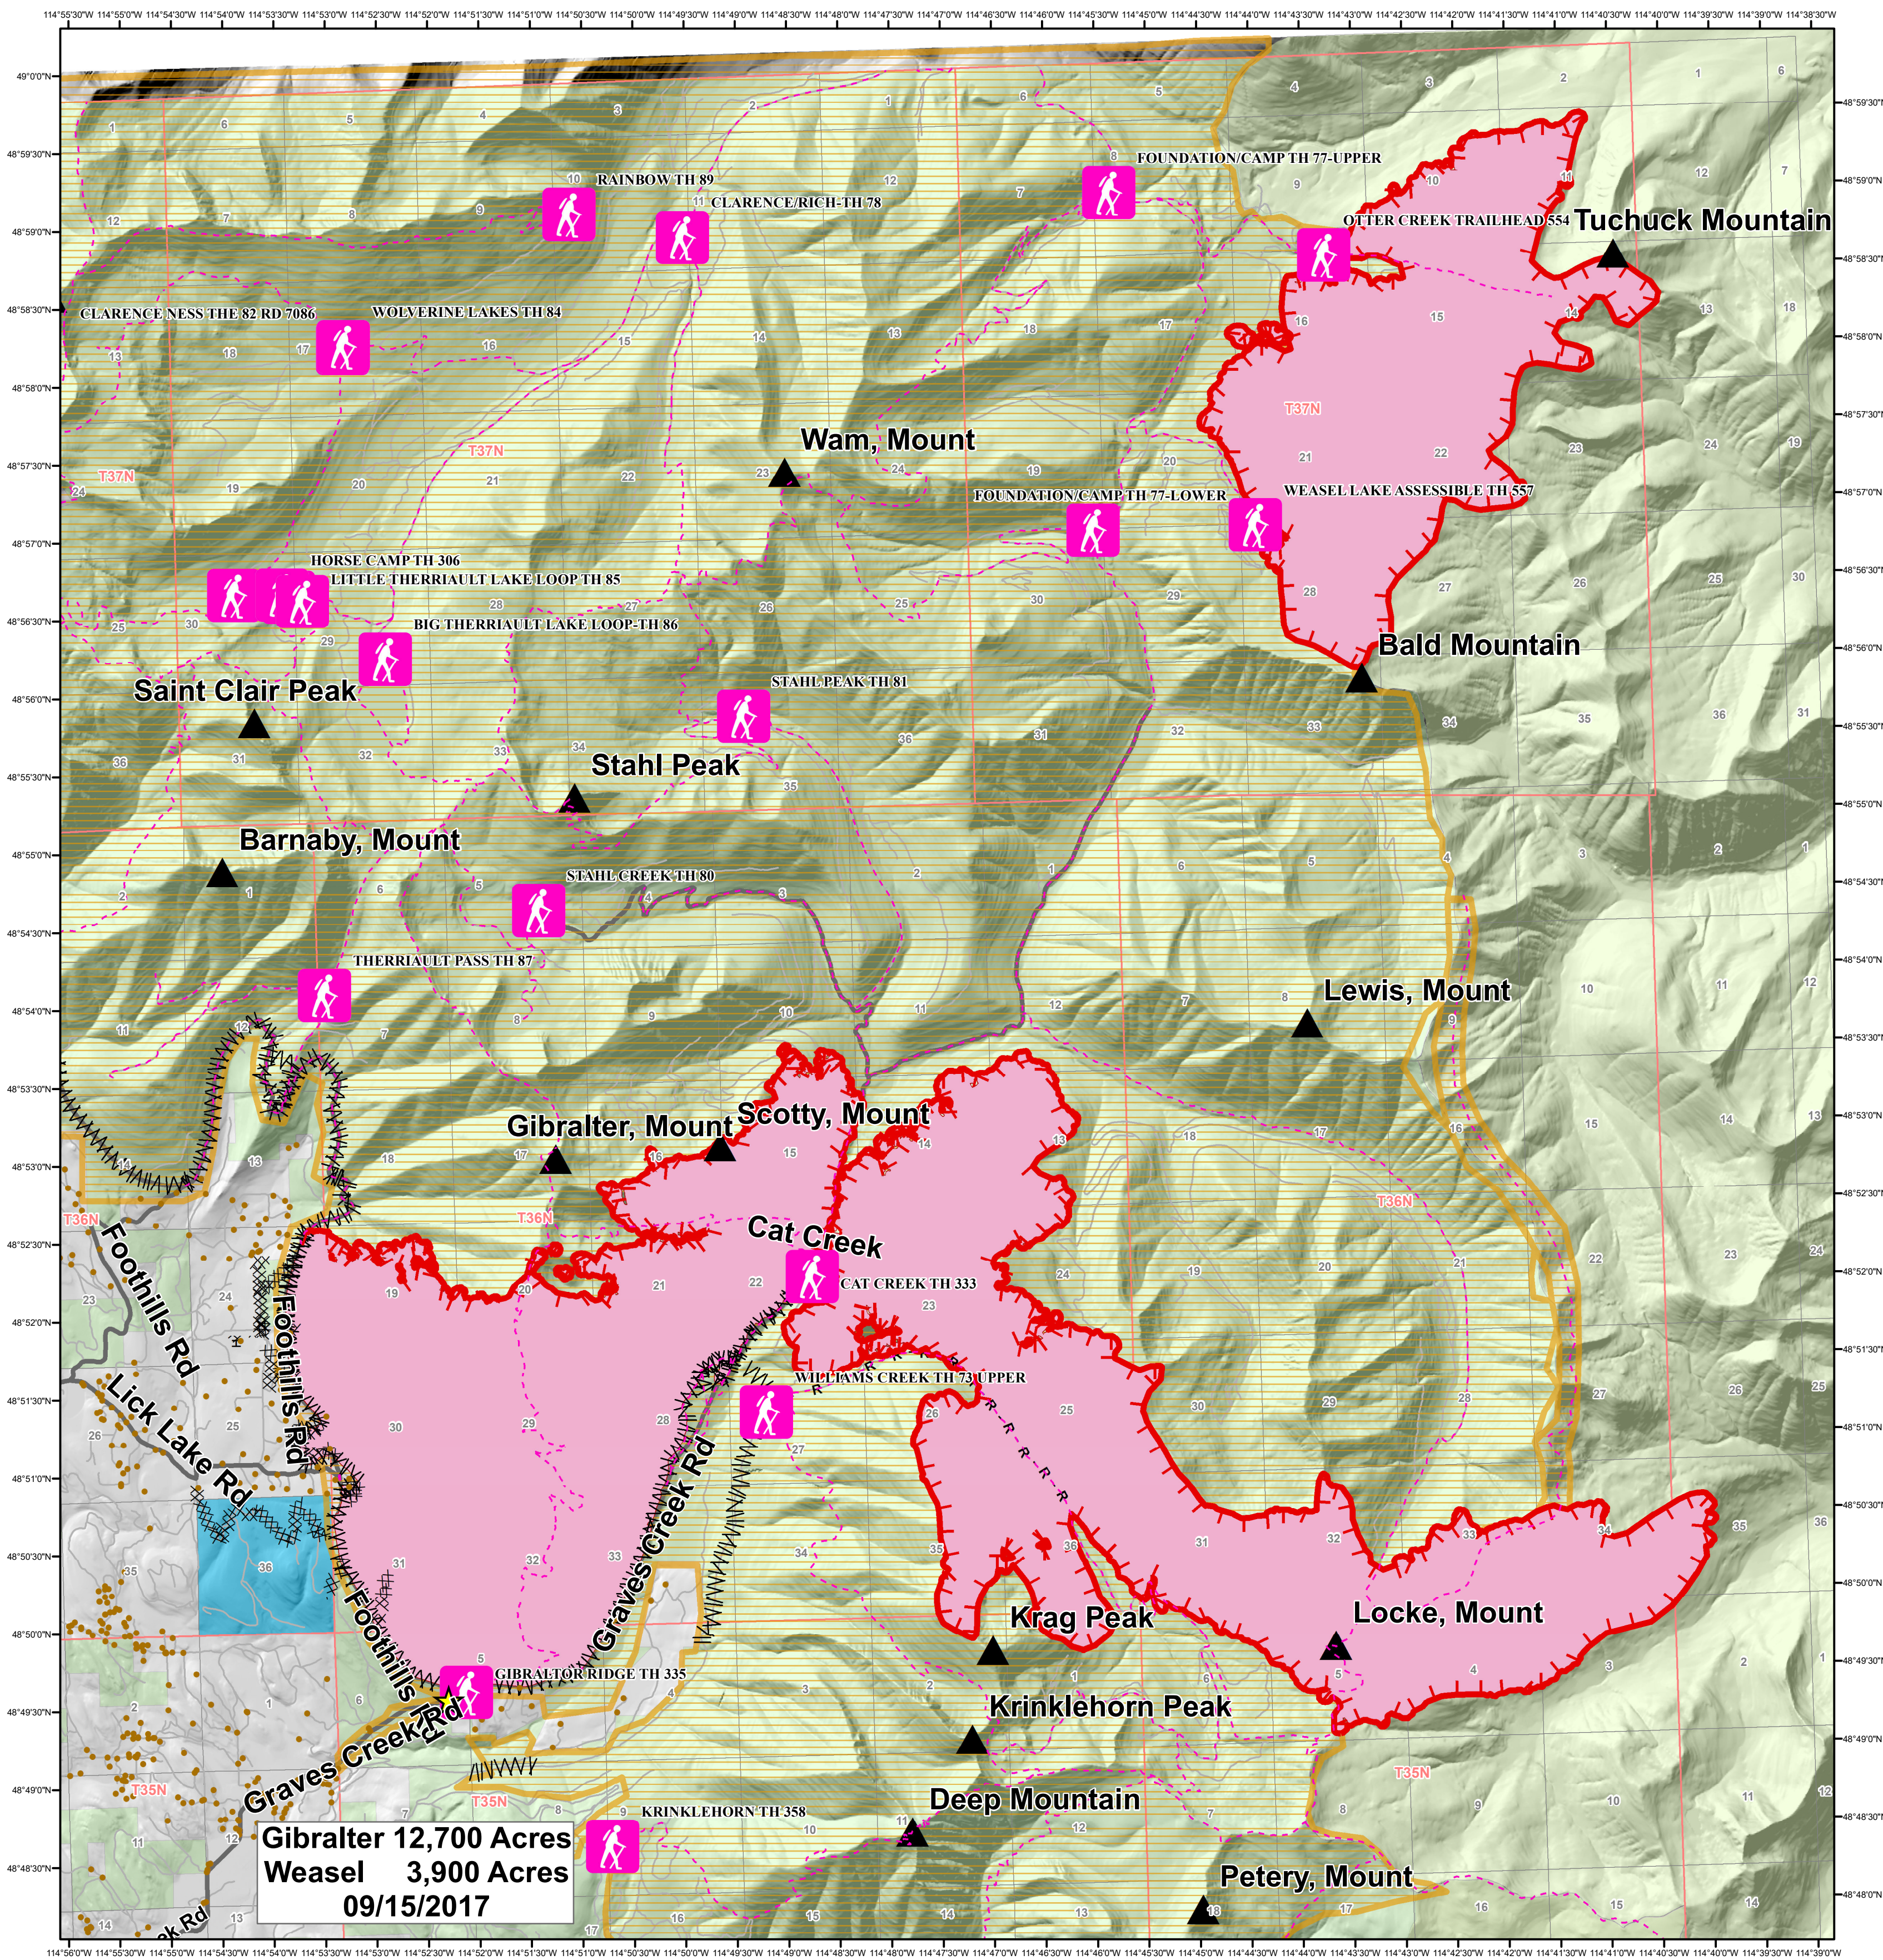

# Information

## Gibraltar Ridge & Weasel Fires

### MT-KNF-000161 & MT-KNF-000236

**Gibraltar 12,700 Acres**  
**Weasel 3,900 Acres**  
**09/15/2017**

Forest Service	Checkpoints	Trailhead	Uncontrolled Fire Edge	Road as Completed Line
MT State	Structure	Trails	Completed Dozer Line	Line Break Completed
Private	Mtn Top	Primary Travel Route	Completed Hand Line	Unknown
Gibraltar Ridge Fire Closure Area	Other Road		Wildfire Daily Fire Perimeter	

N

Miles

0 0.5 1 2