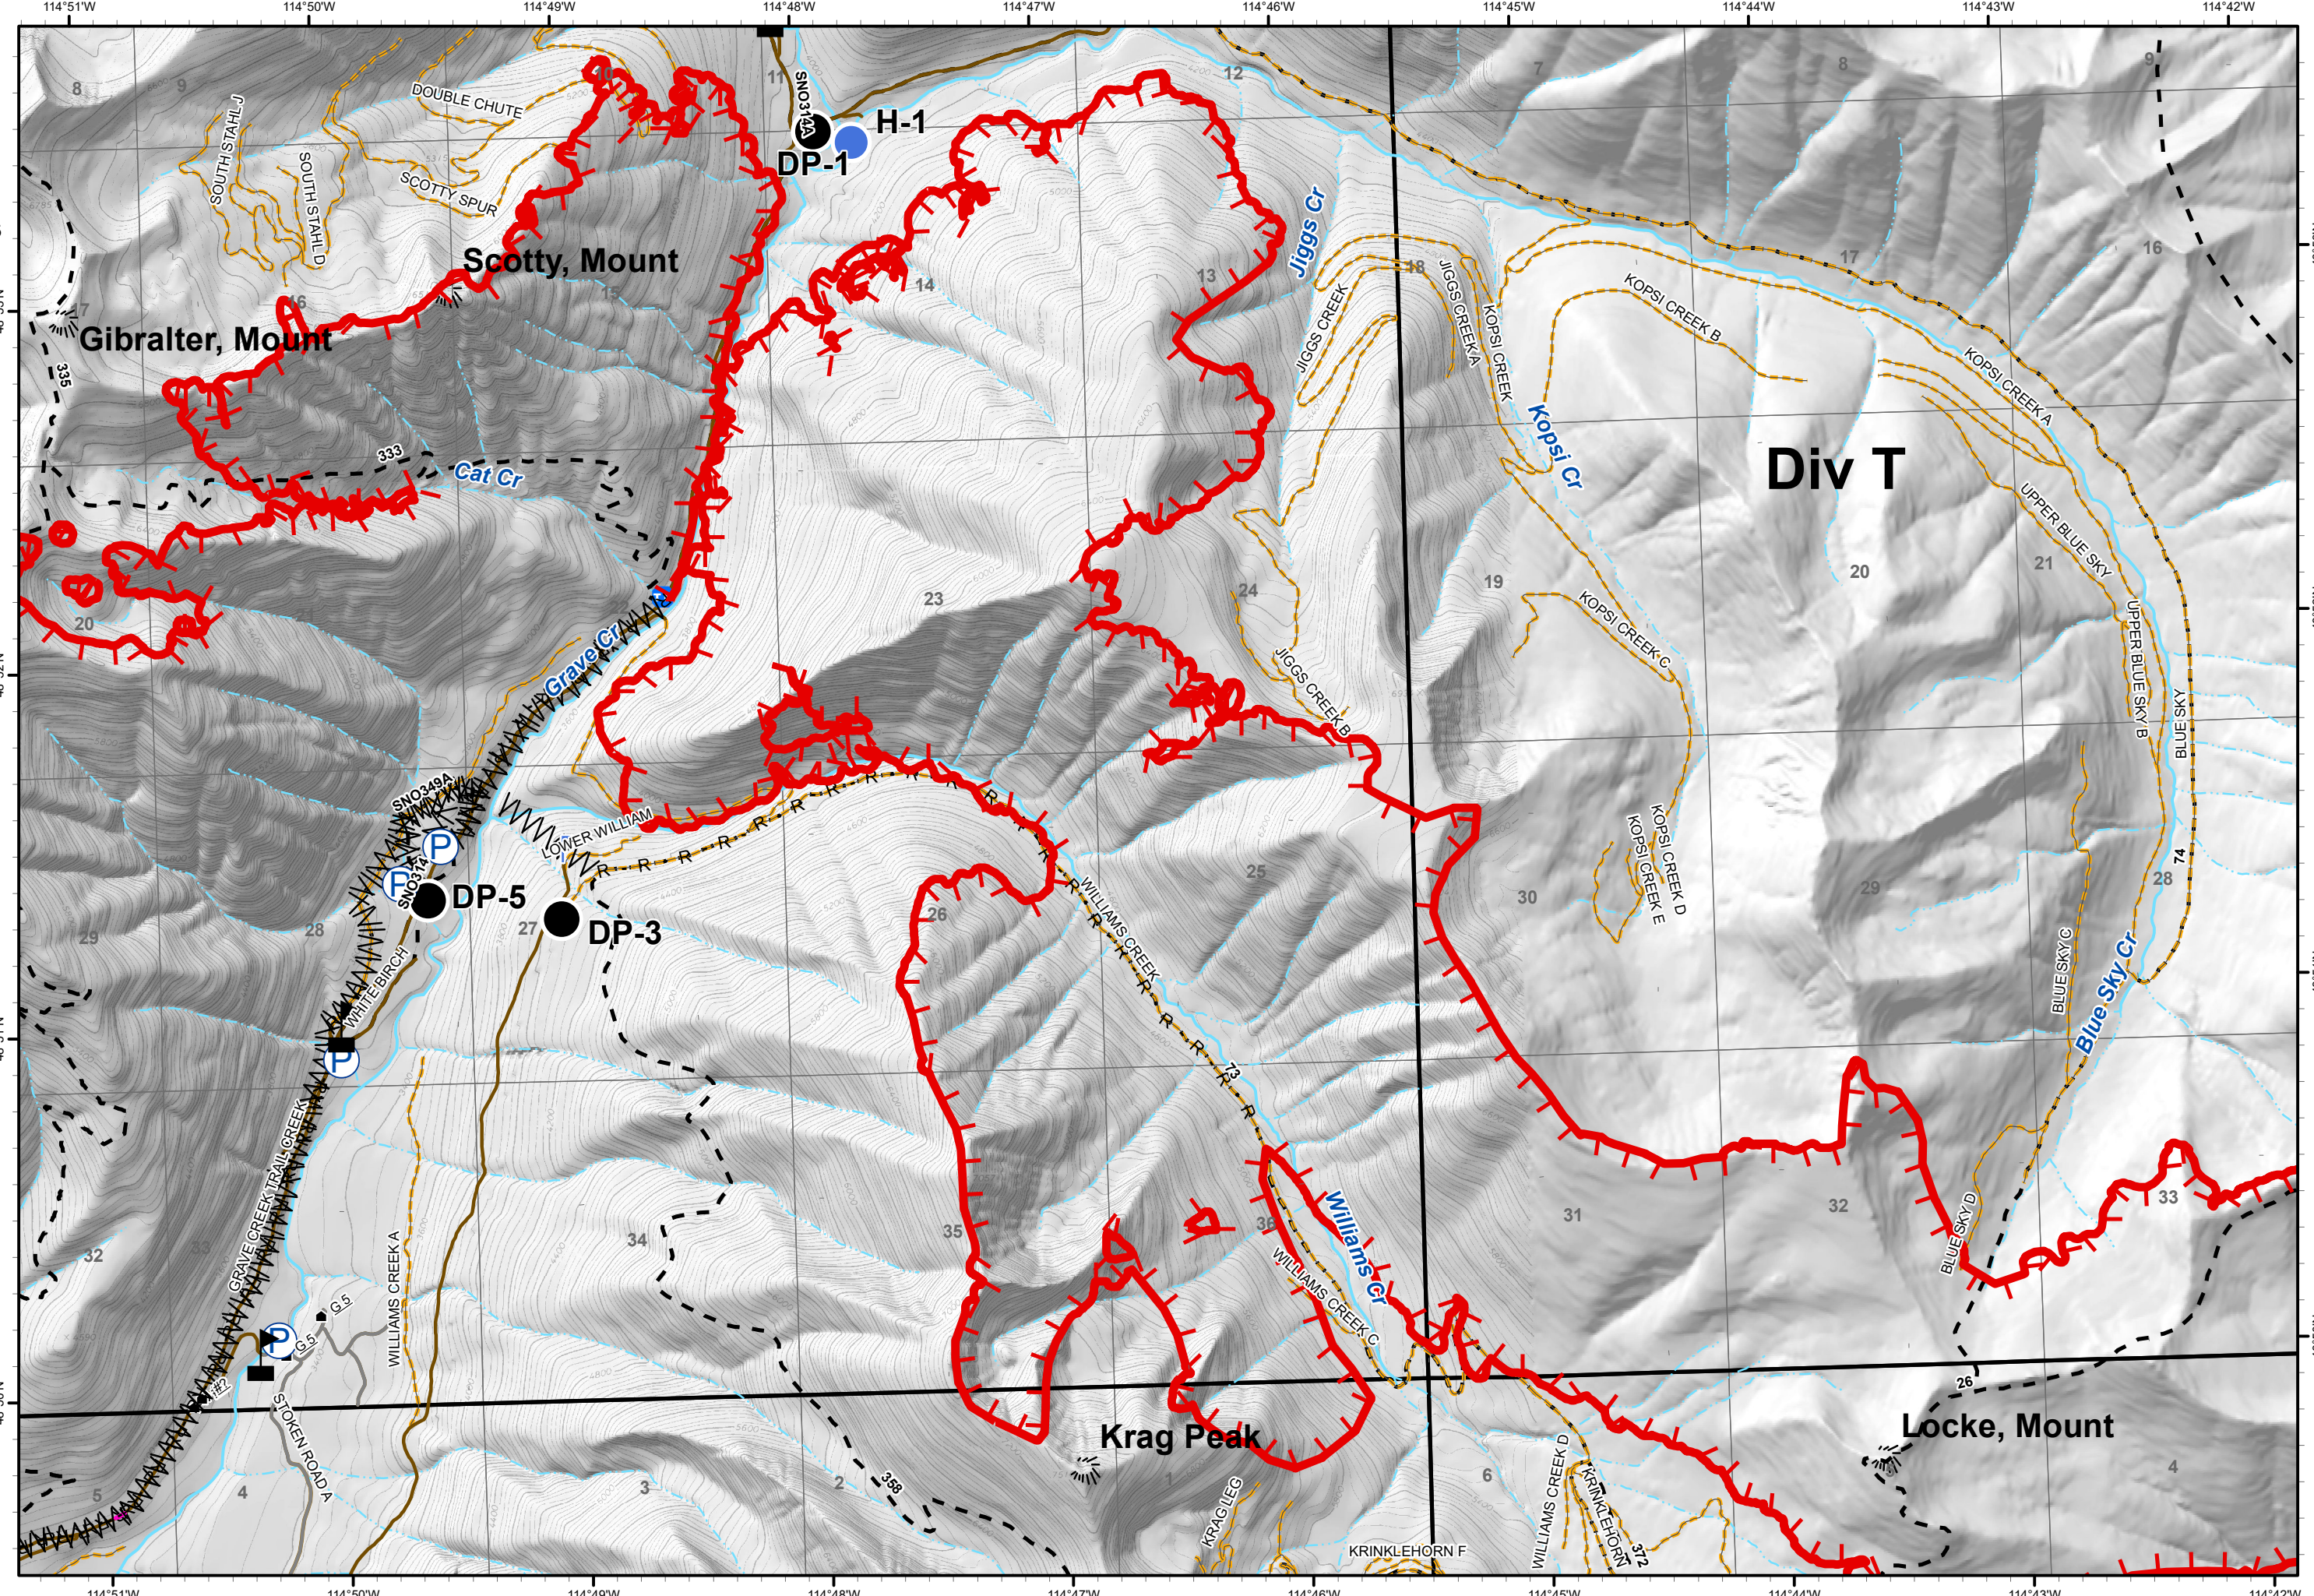

IAP

Gibraltar Ridge
MT-KNF-161
09/15/2017
Page 2 of 4
12,700 acres

- Drop Point
- Helispot
- ▭ Lookout
- Ⓟ Pump
- ▬ Value at Risk
- ┌ Uncontrolled Fire Edge
- R - Road as Completed Line
- ▭ Line Break Completed
- ▭ Unknown
- ▭ Structures
- TH Trailheads
- Roads
 - Local, Private
- Forest Roads
 - Open
 - Gated
 - Barriered/Impassible
- Trails
- Peaks
- Major Stream
- Intermittent Stream