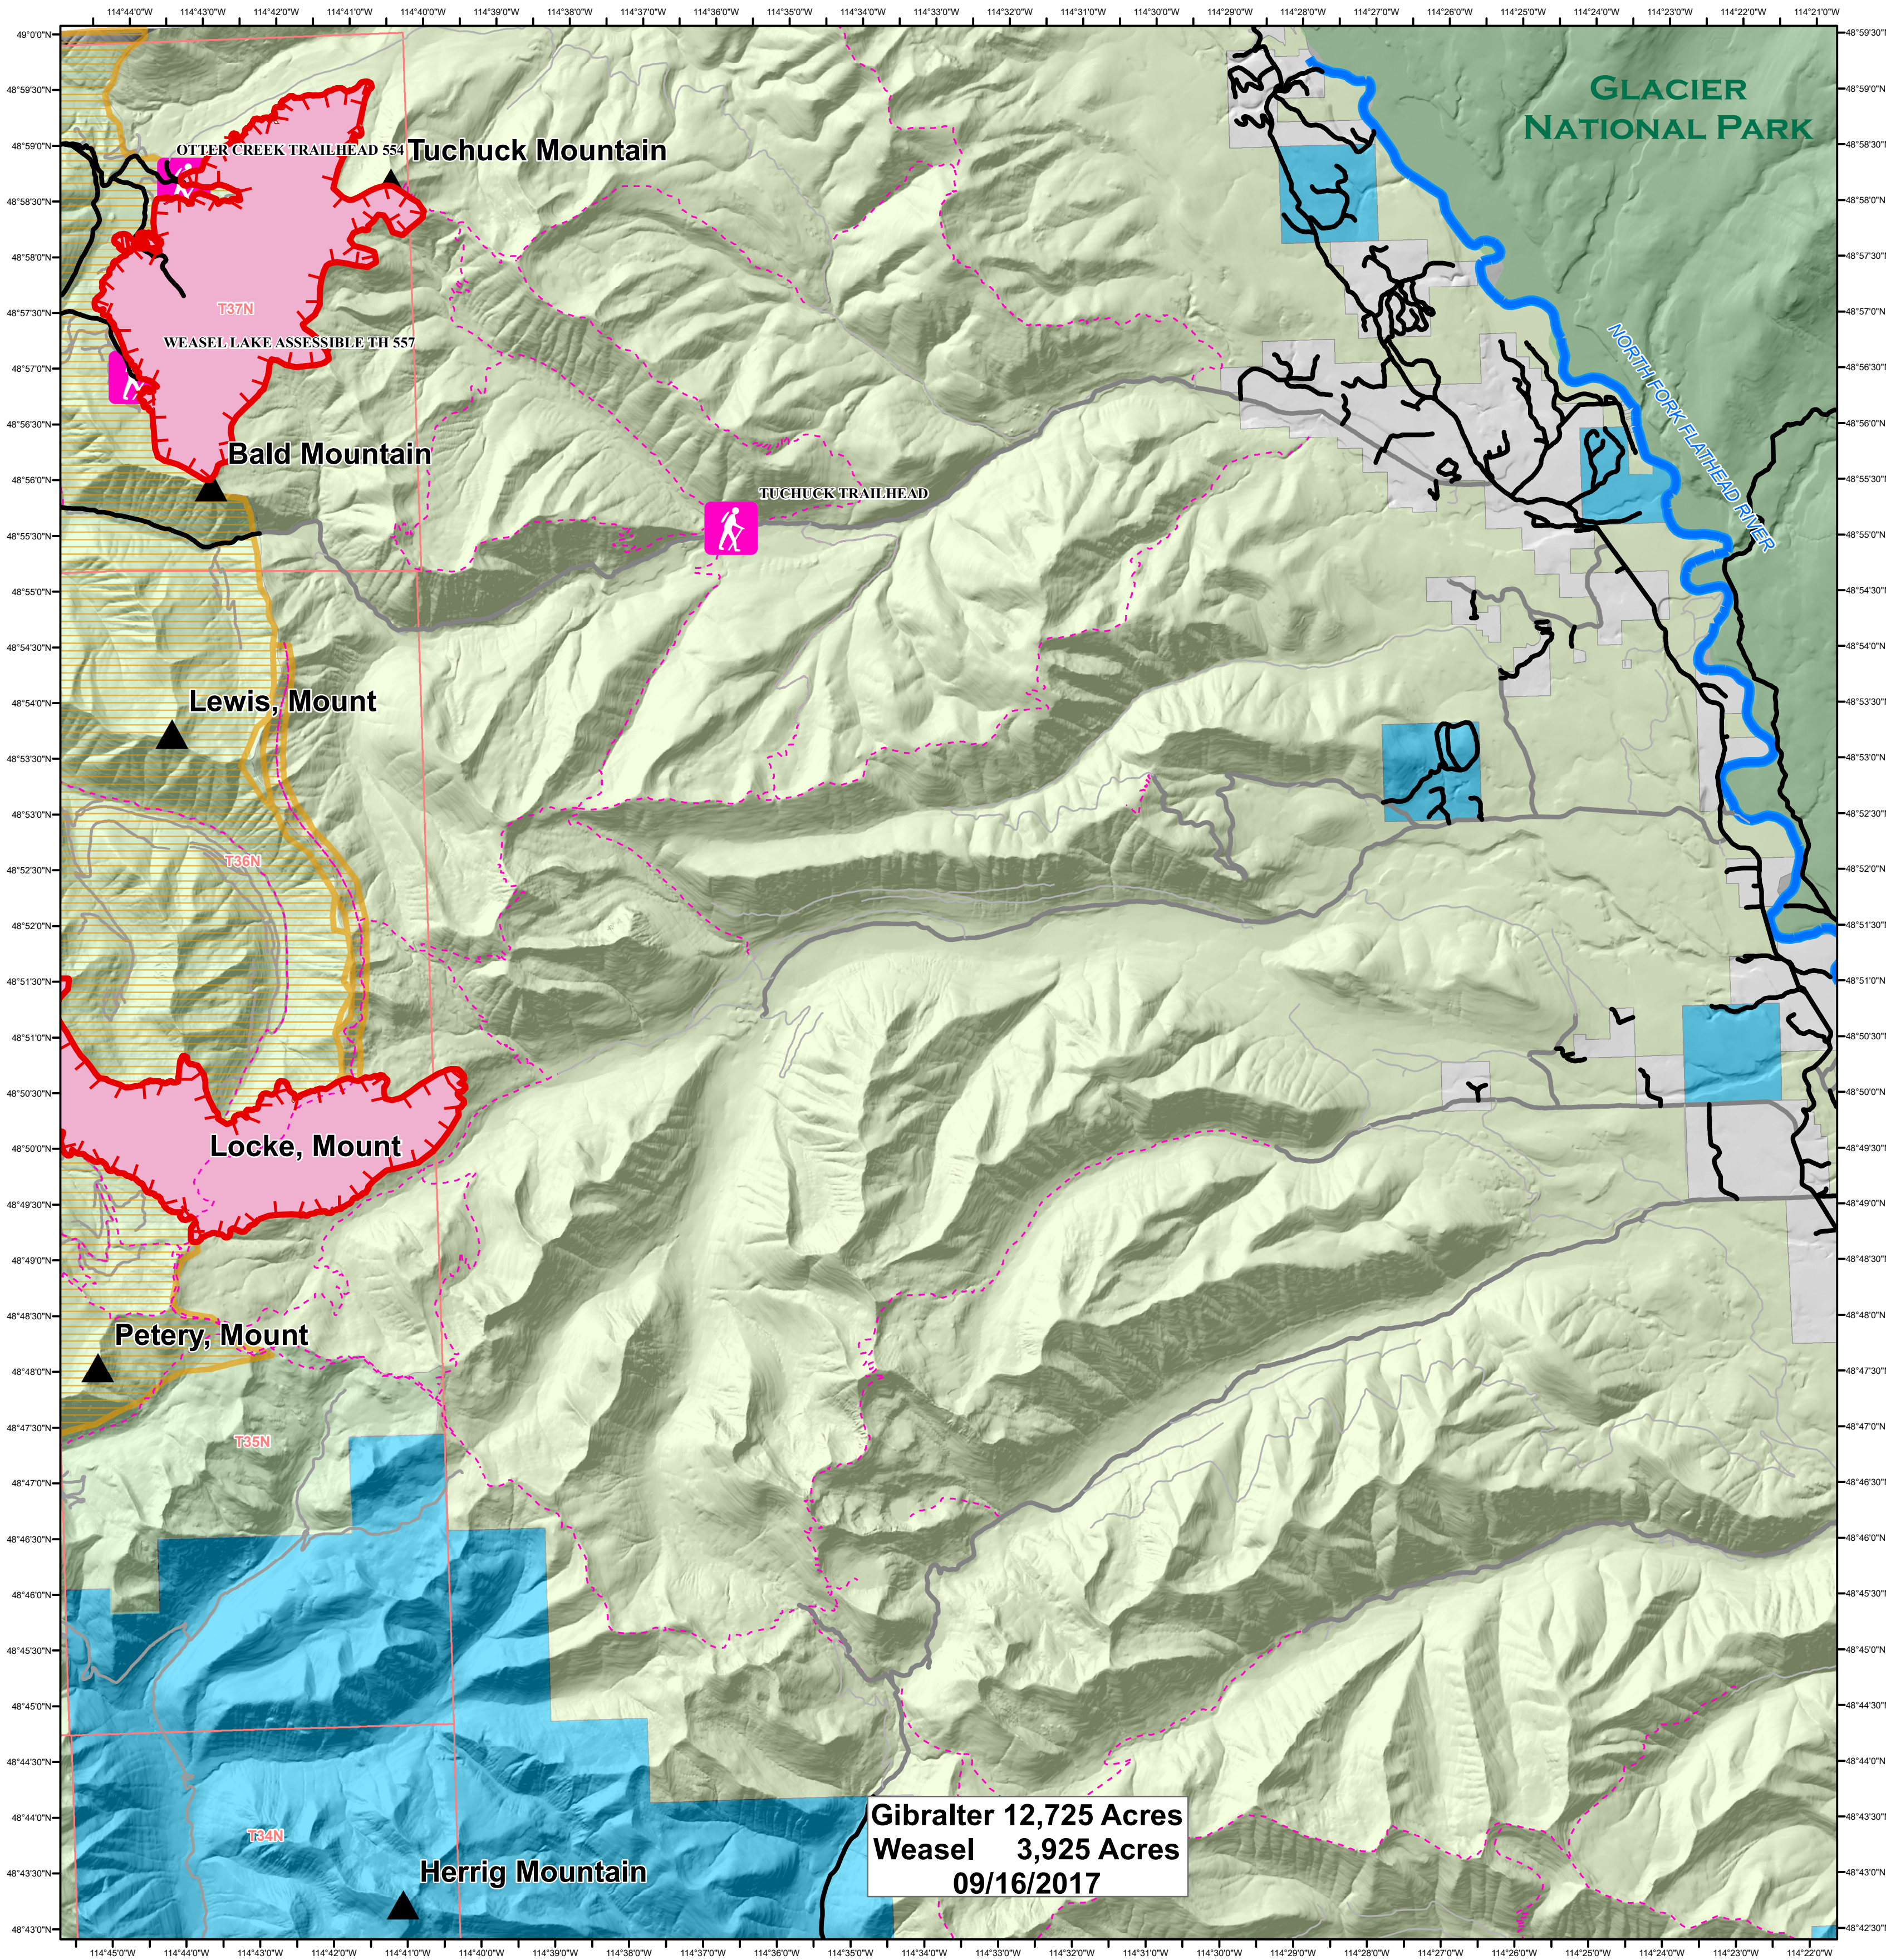

Information

Gibraltar Ridge & Weasel Fires

MT-KNF-000161 & MT-KNF-000236

FOREST SERVICE	Glacier_NP	Mtn Top	Primary Roads	Uncontrolled Fire Edge
PRIVATE	Gibraltar Ridge Fire Closure Area	Trailhead	Other Road	Wildfire Daily Fire Perimeter
STATE		Trails		
		North Fork Flathead River		

Miles