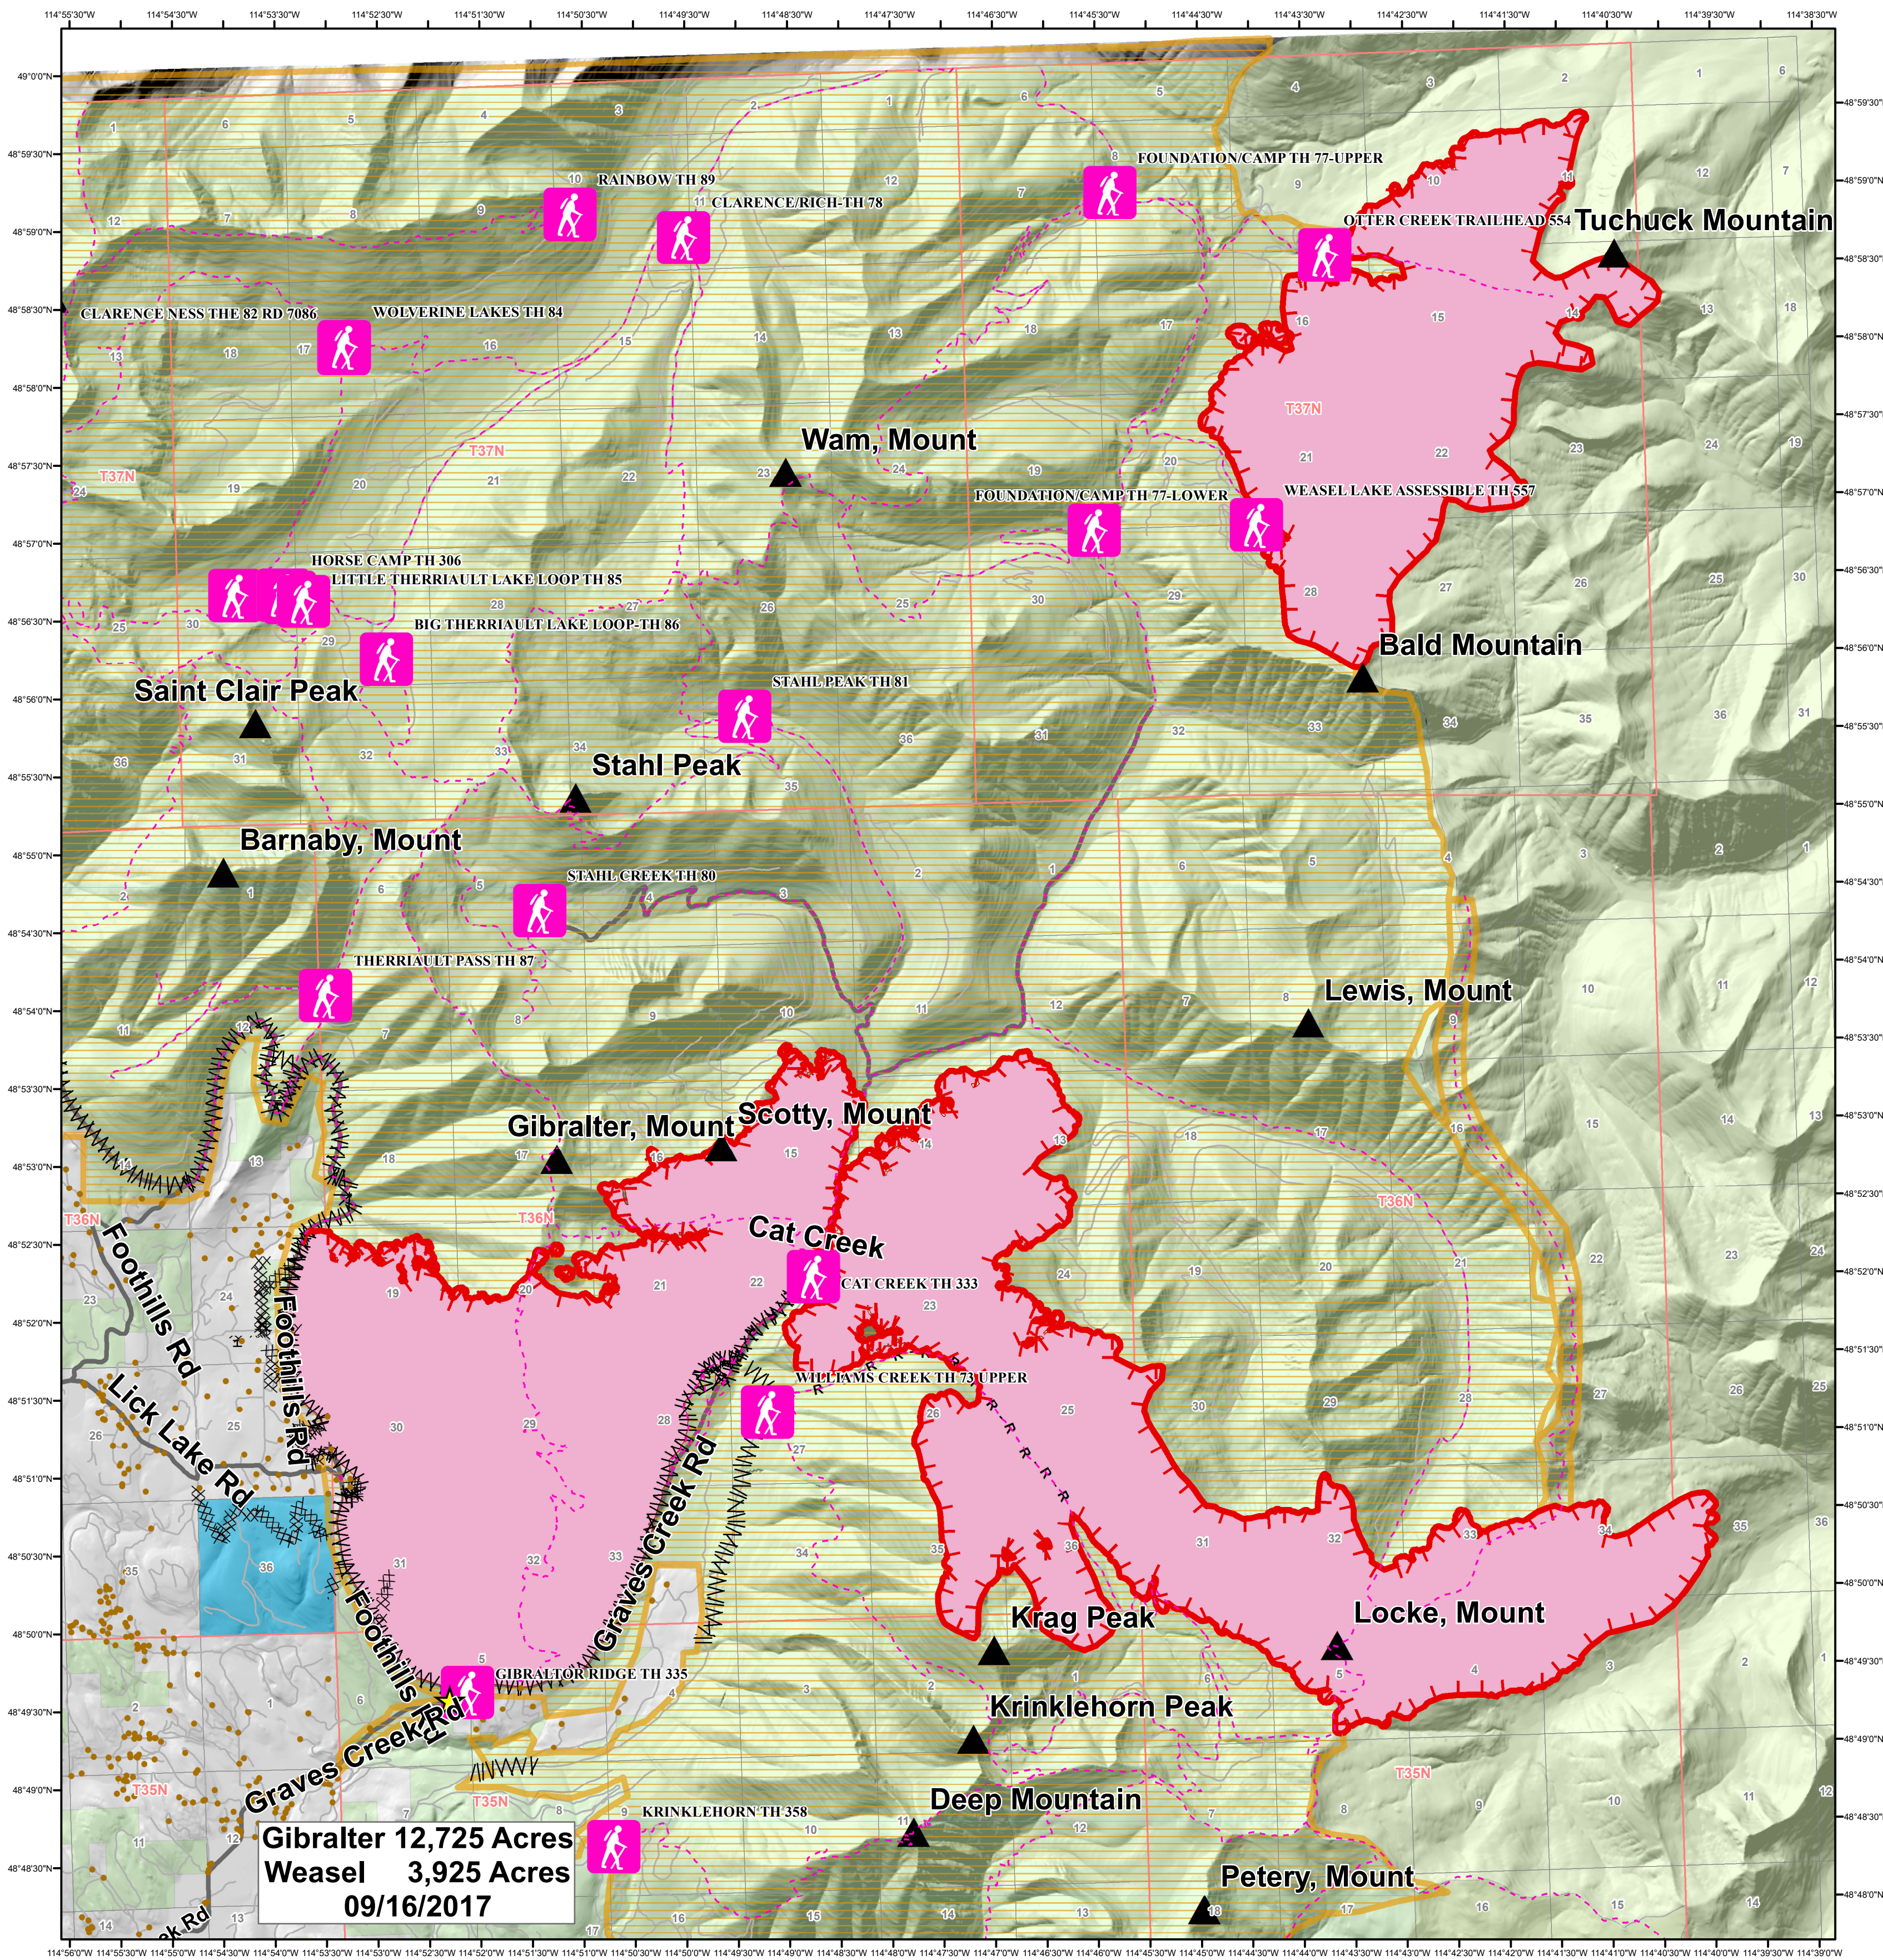

# Information

## Gibraltar Ridge & Weasel Fires

### MT-KNF-000161 & MT-KNF-000236

**Gibraltar 12,725 Acres**  
**Weasel 3,925 Acres**  
**09/16/2017**

Forest Service	Checkpoints	Trailhead	Uncontrolled Fire Edge	Road as Completed Line
MT State	Structure	Trails	Completed Dozer Line	Line Break Completed
Private	Mtn Top	Primary Travel Route	Completed Hand Line	Unknown
Gibraltar Ridge Fire Closure Area	Other Road			Wildfire Daily Fire Perimeter

N

Miles

0 0.5 1 2