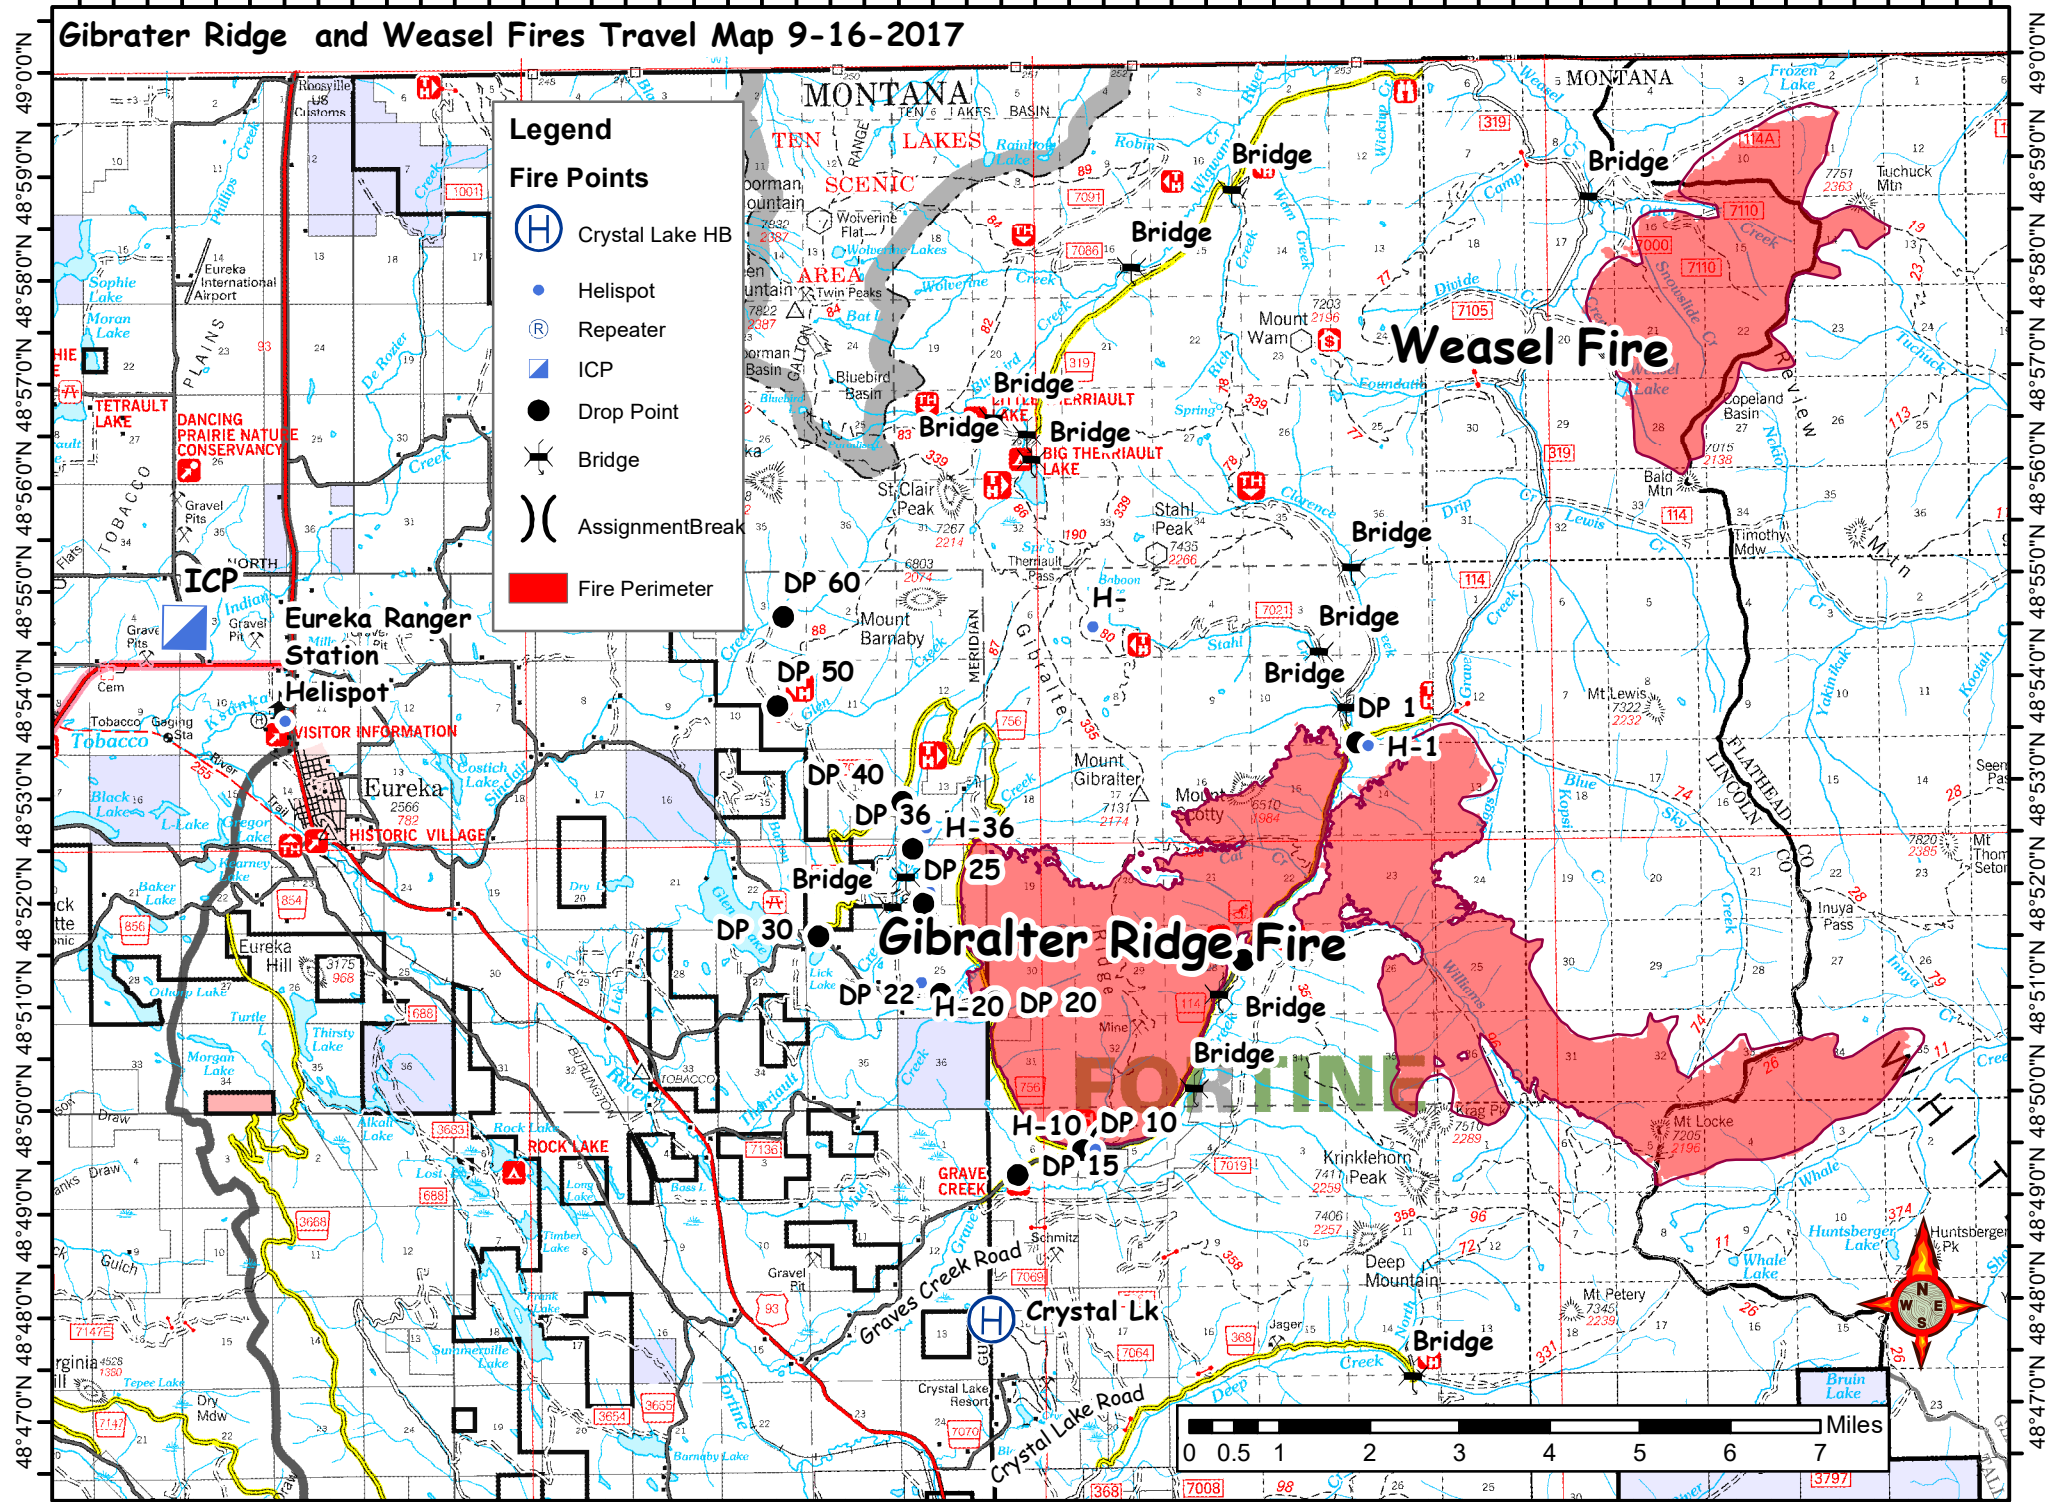

# Gibraltar Ridge and Weasel Fires Travel Map 9-16-2017

### Legend

- Fire Points**
- (H)** Crystal Lake HB
- Helispot
- (R)** Repeater
- ▀** ICP
- Drop Point
- ⌵** Bridge
- ( )** Assignment Break
- Fire Perimeter