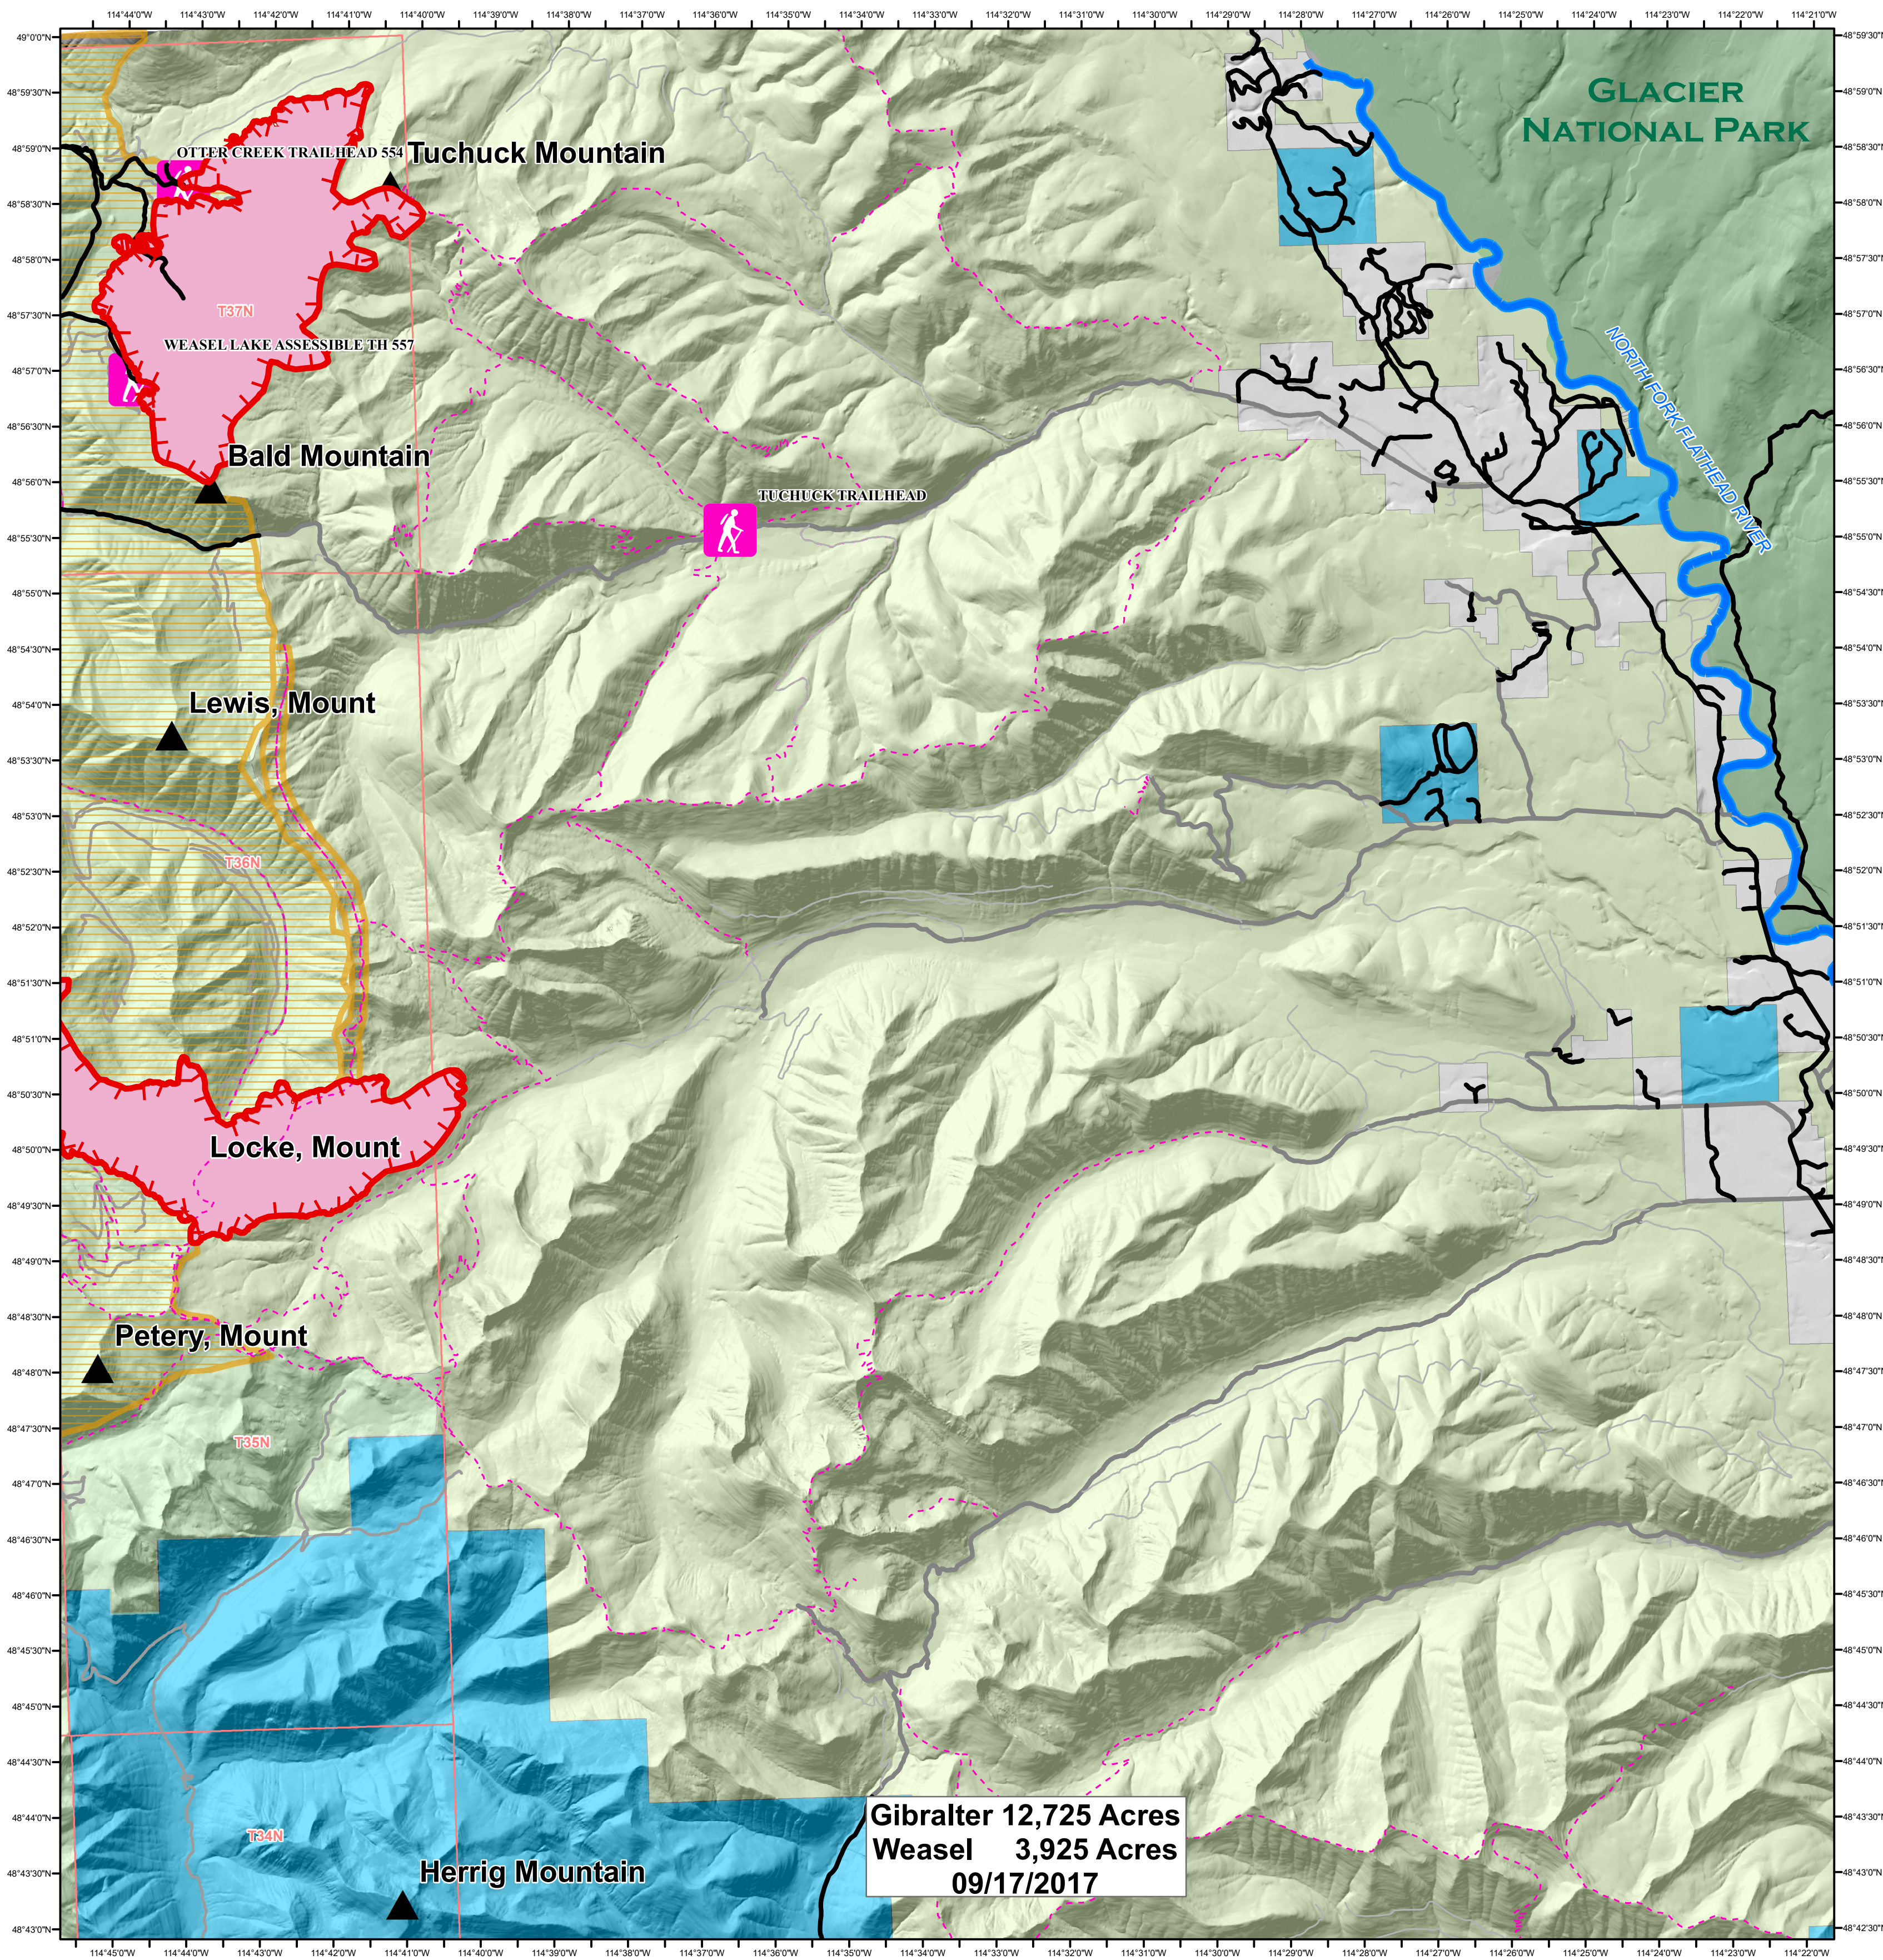

Information

Gibraltar Ridge & Weasel Fires

MT-KNF-000161 & MT-KNF-000236

FOREST SERVICE	Glacier_NP	Mtn Top	Primary Roads	Uncontrolled Fire Edge
PRIVATE	Gibraltar Ridge Fire Closure Area	Trailhead	Other Road	Wildfire Daily Fire Perimeter
STATE		Trails		
		North Fork Flathead River		

Miles