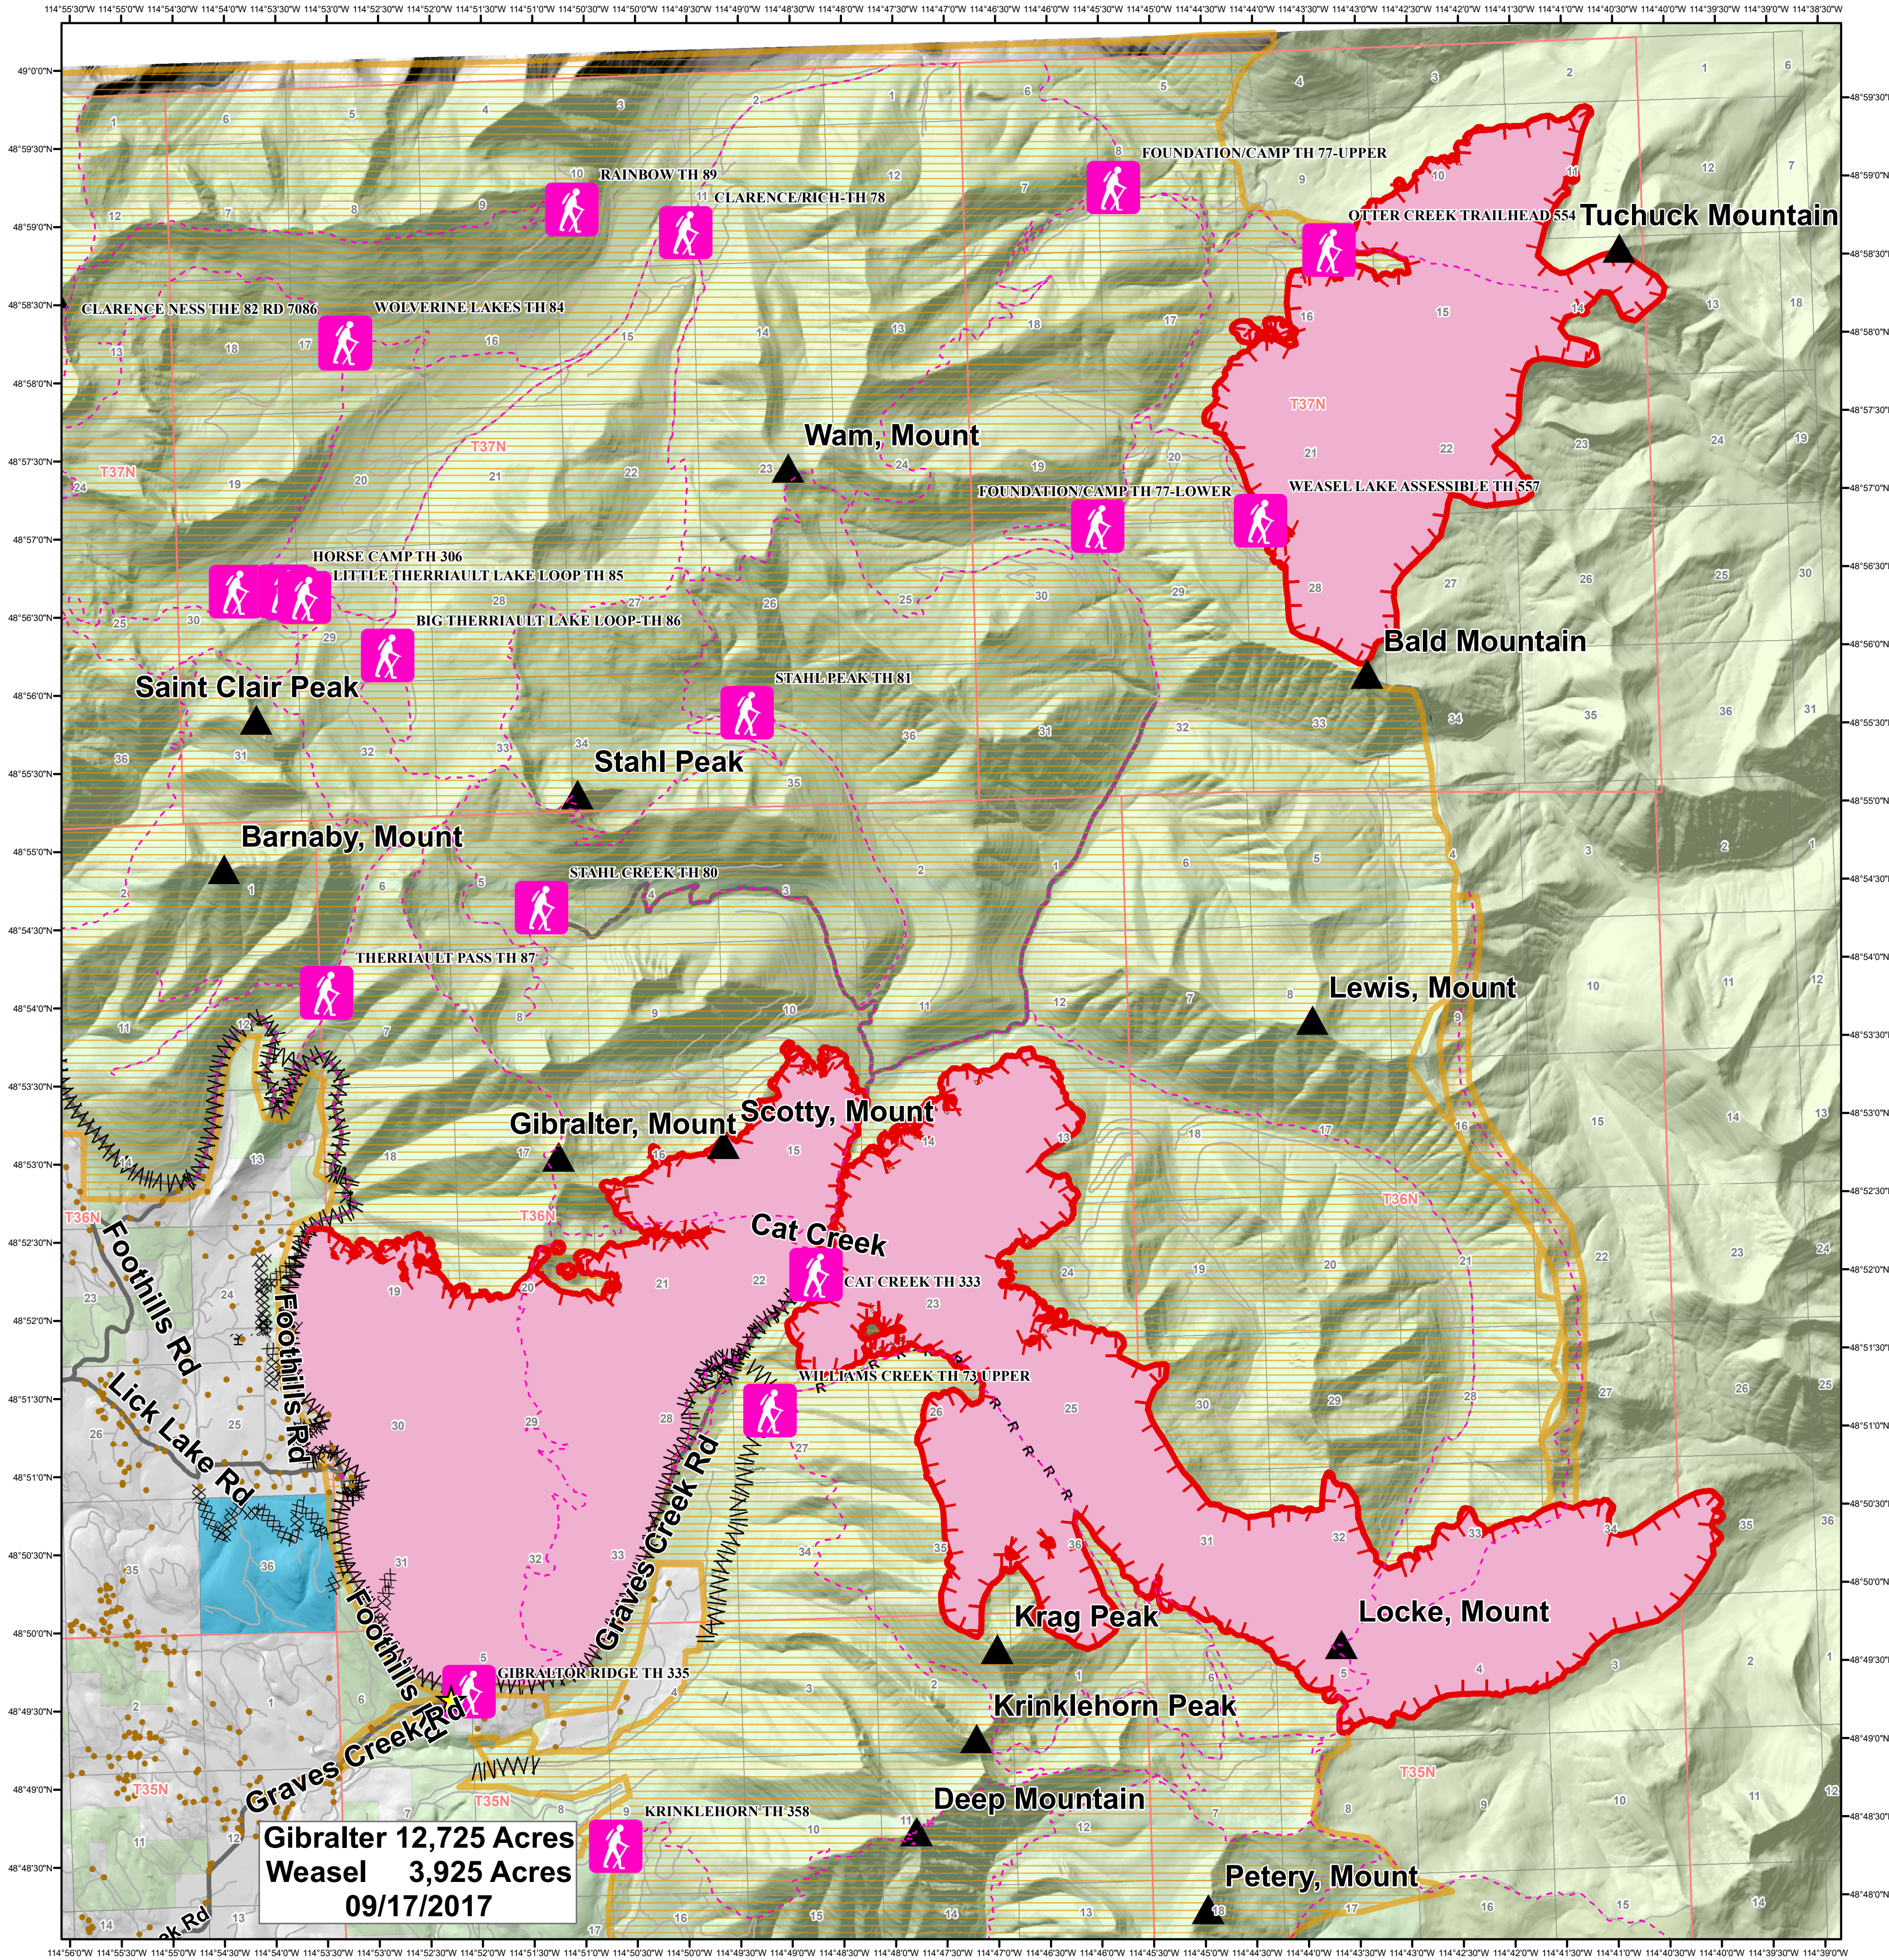

Information

Gibraltar Ridge & Weasel Fires

MT-KNF-000161 & MT-KNF-000236

Forest Service	Checkpoints	Trailhead	Uncontrolled Fire Edge	Road as Completed Line
MT State	Structure	Trails	Completed Dozer Line	Line Break Completed
Private	Mtn Top	Primary Travel Route	Completed Hand Line	Unknown
Gibraltar Ridge Fire Closure Area	Other Road		Wildfire Daily Fire Perimeter	