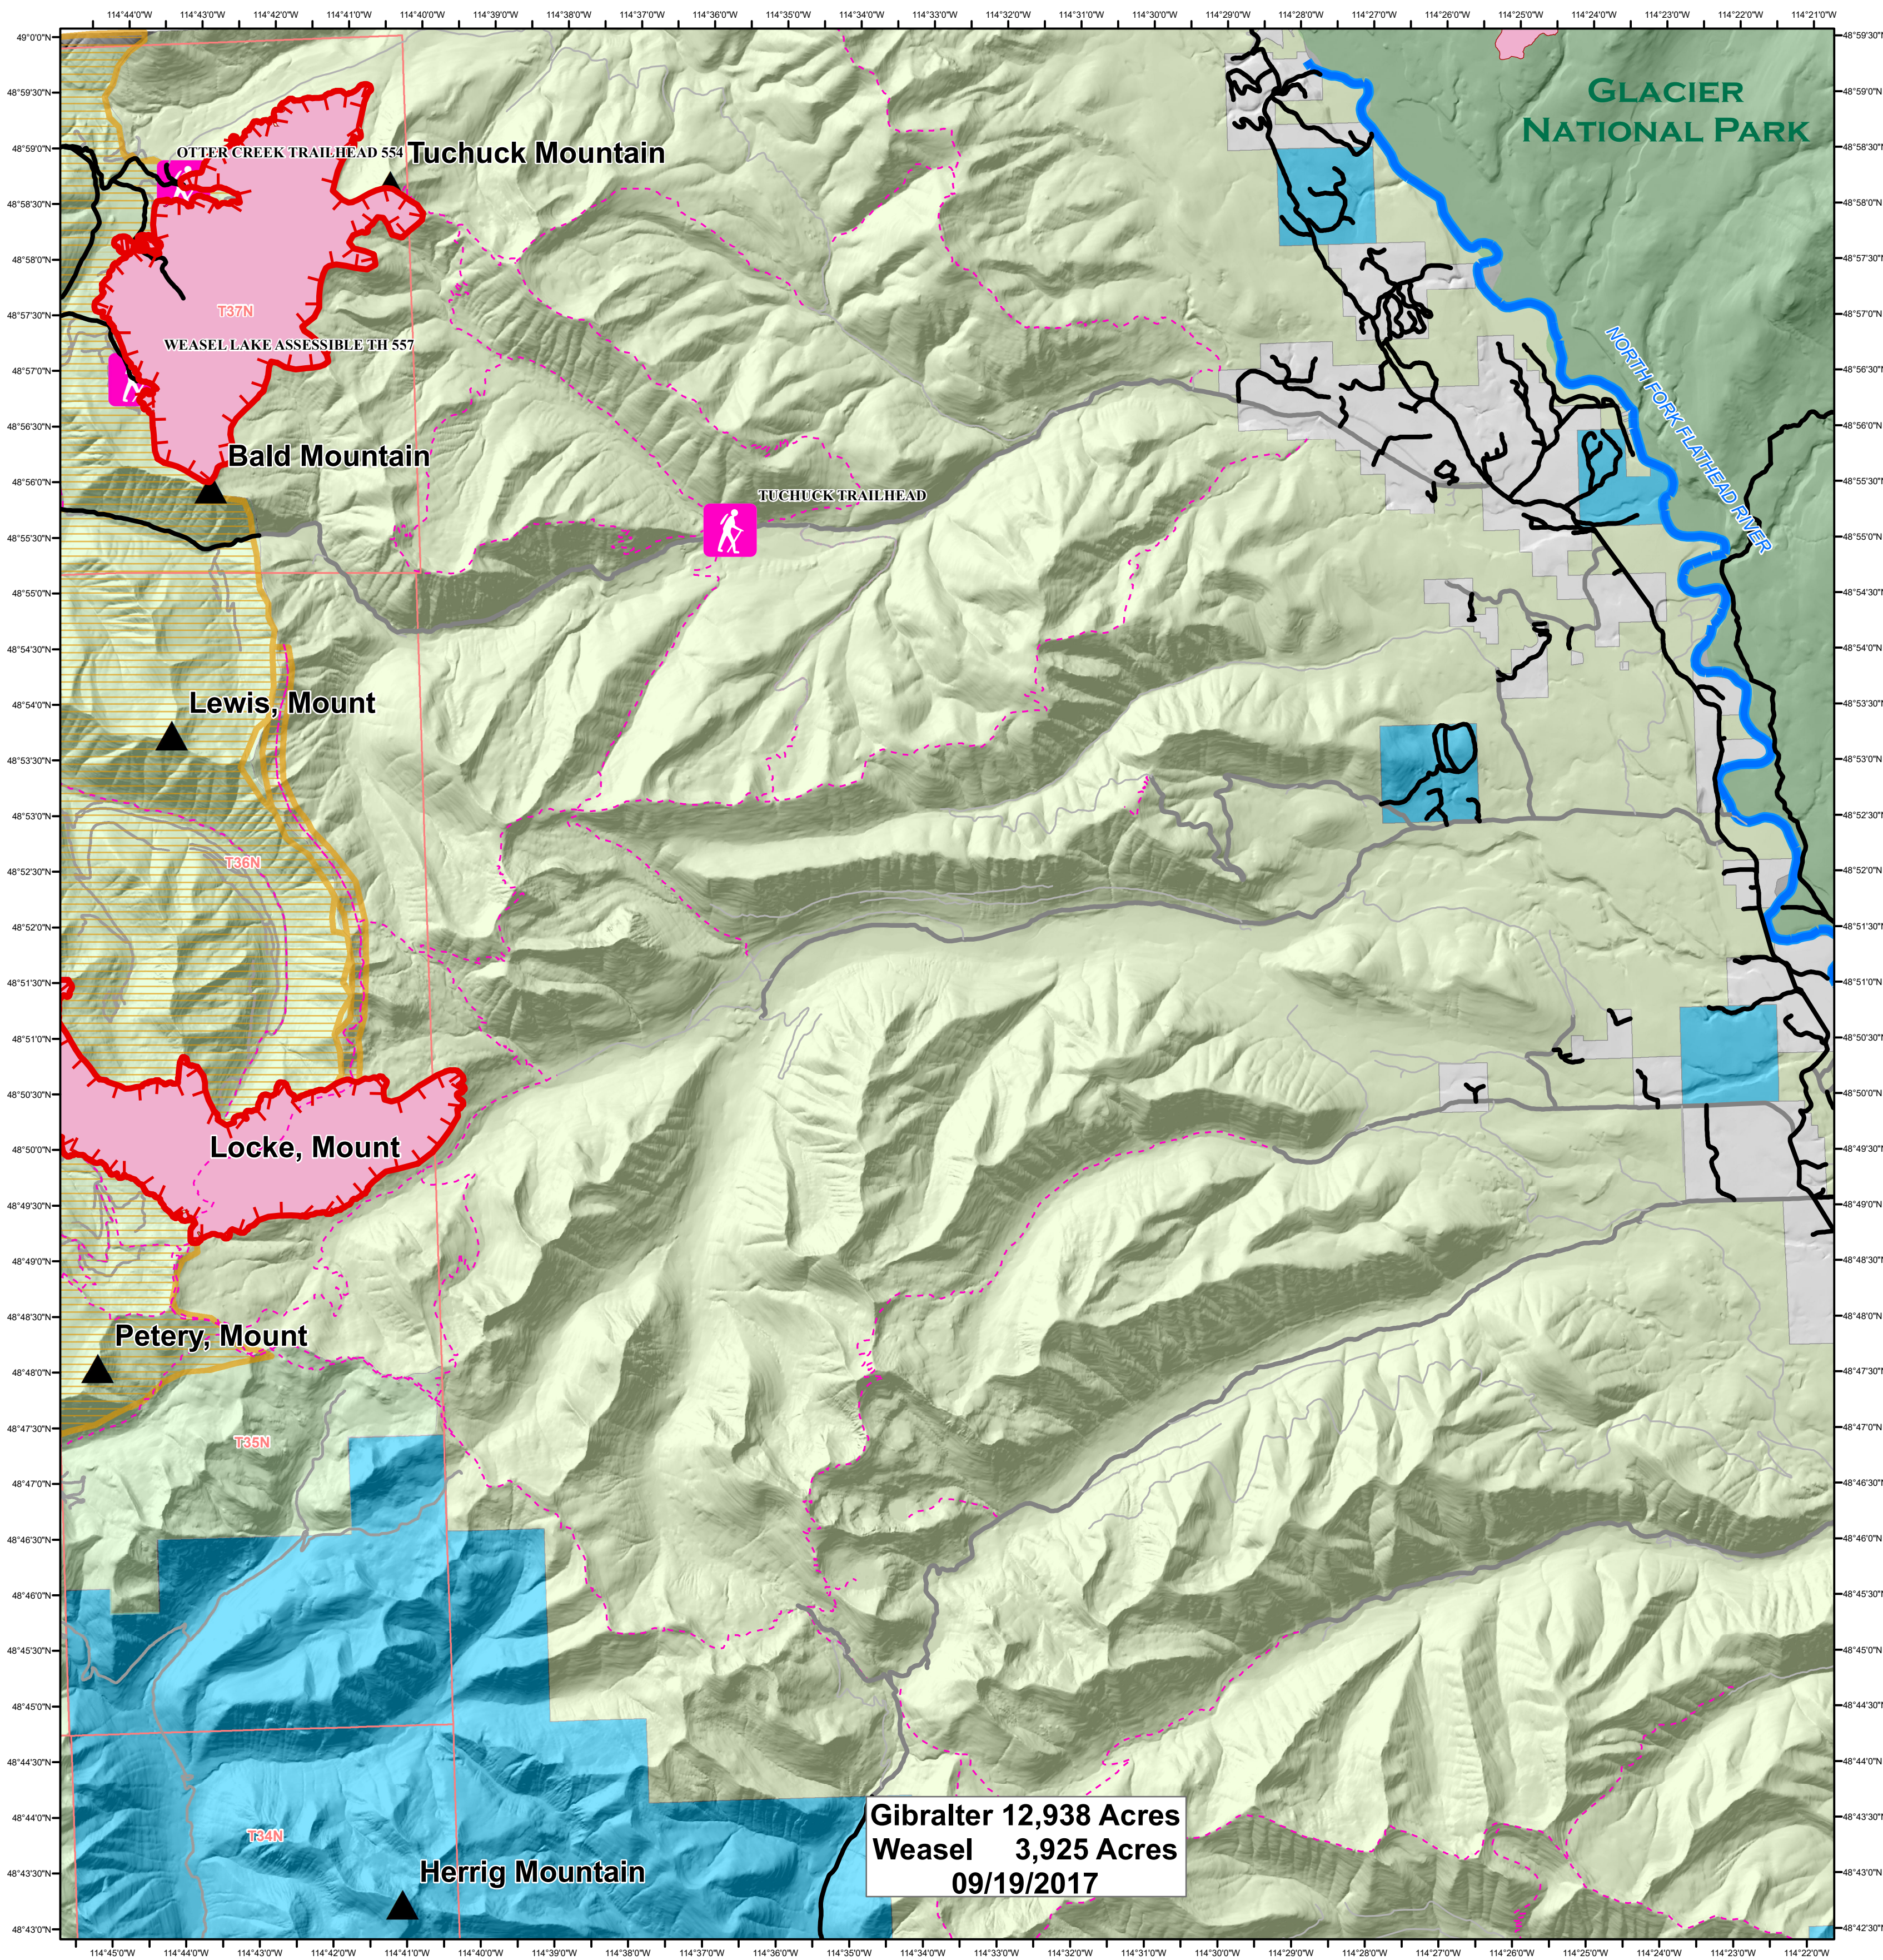

Information

Gibraltar Ridge & Weasel Fires

MT-KNF-000161 & MT-KNF-000236

FOREST SERVICE	Glacier_NP	Mtn Top	Primary Roads	Uncontrolled Fire Edge
PRIVATE	Gibraltar Ridge Fire Closure Area	Trailhead	Other Road	Wildfire Daily Fire Perimeter
STATE		Trails		
		North Fork Flathead River		

Miles