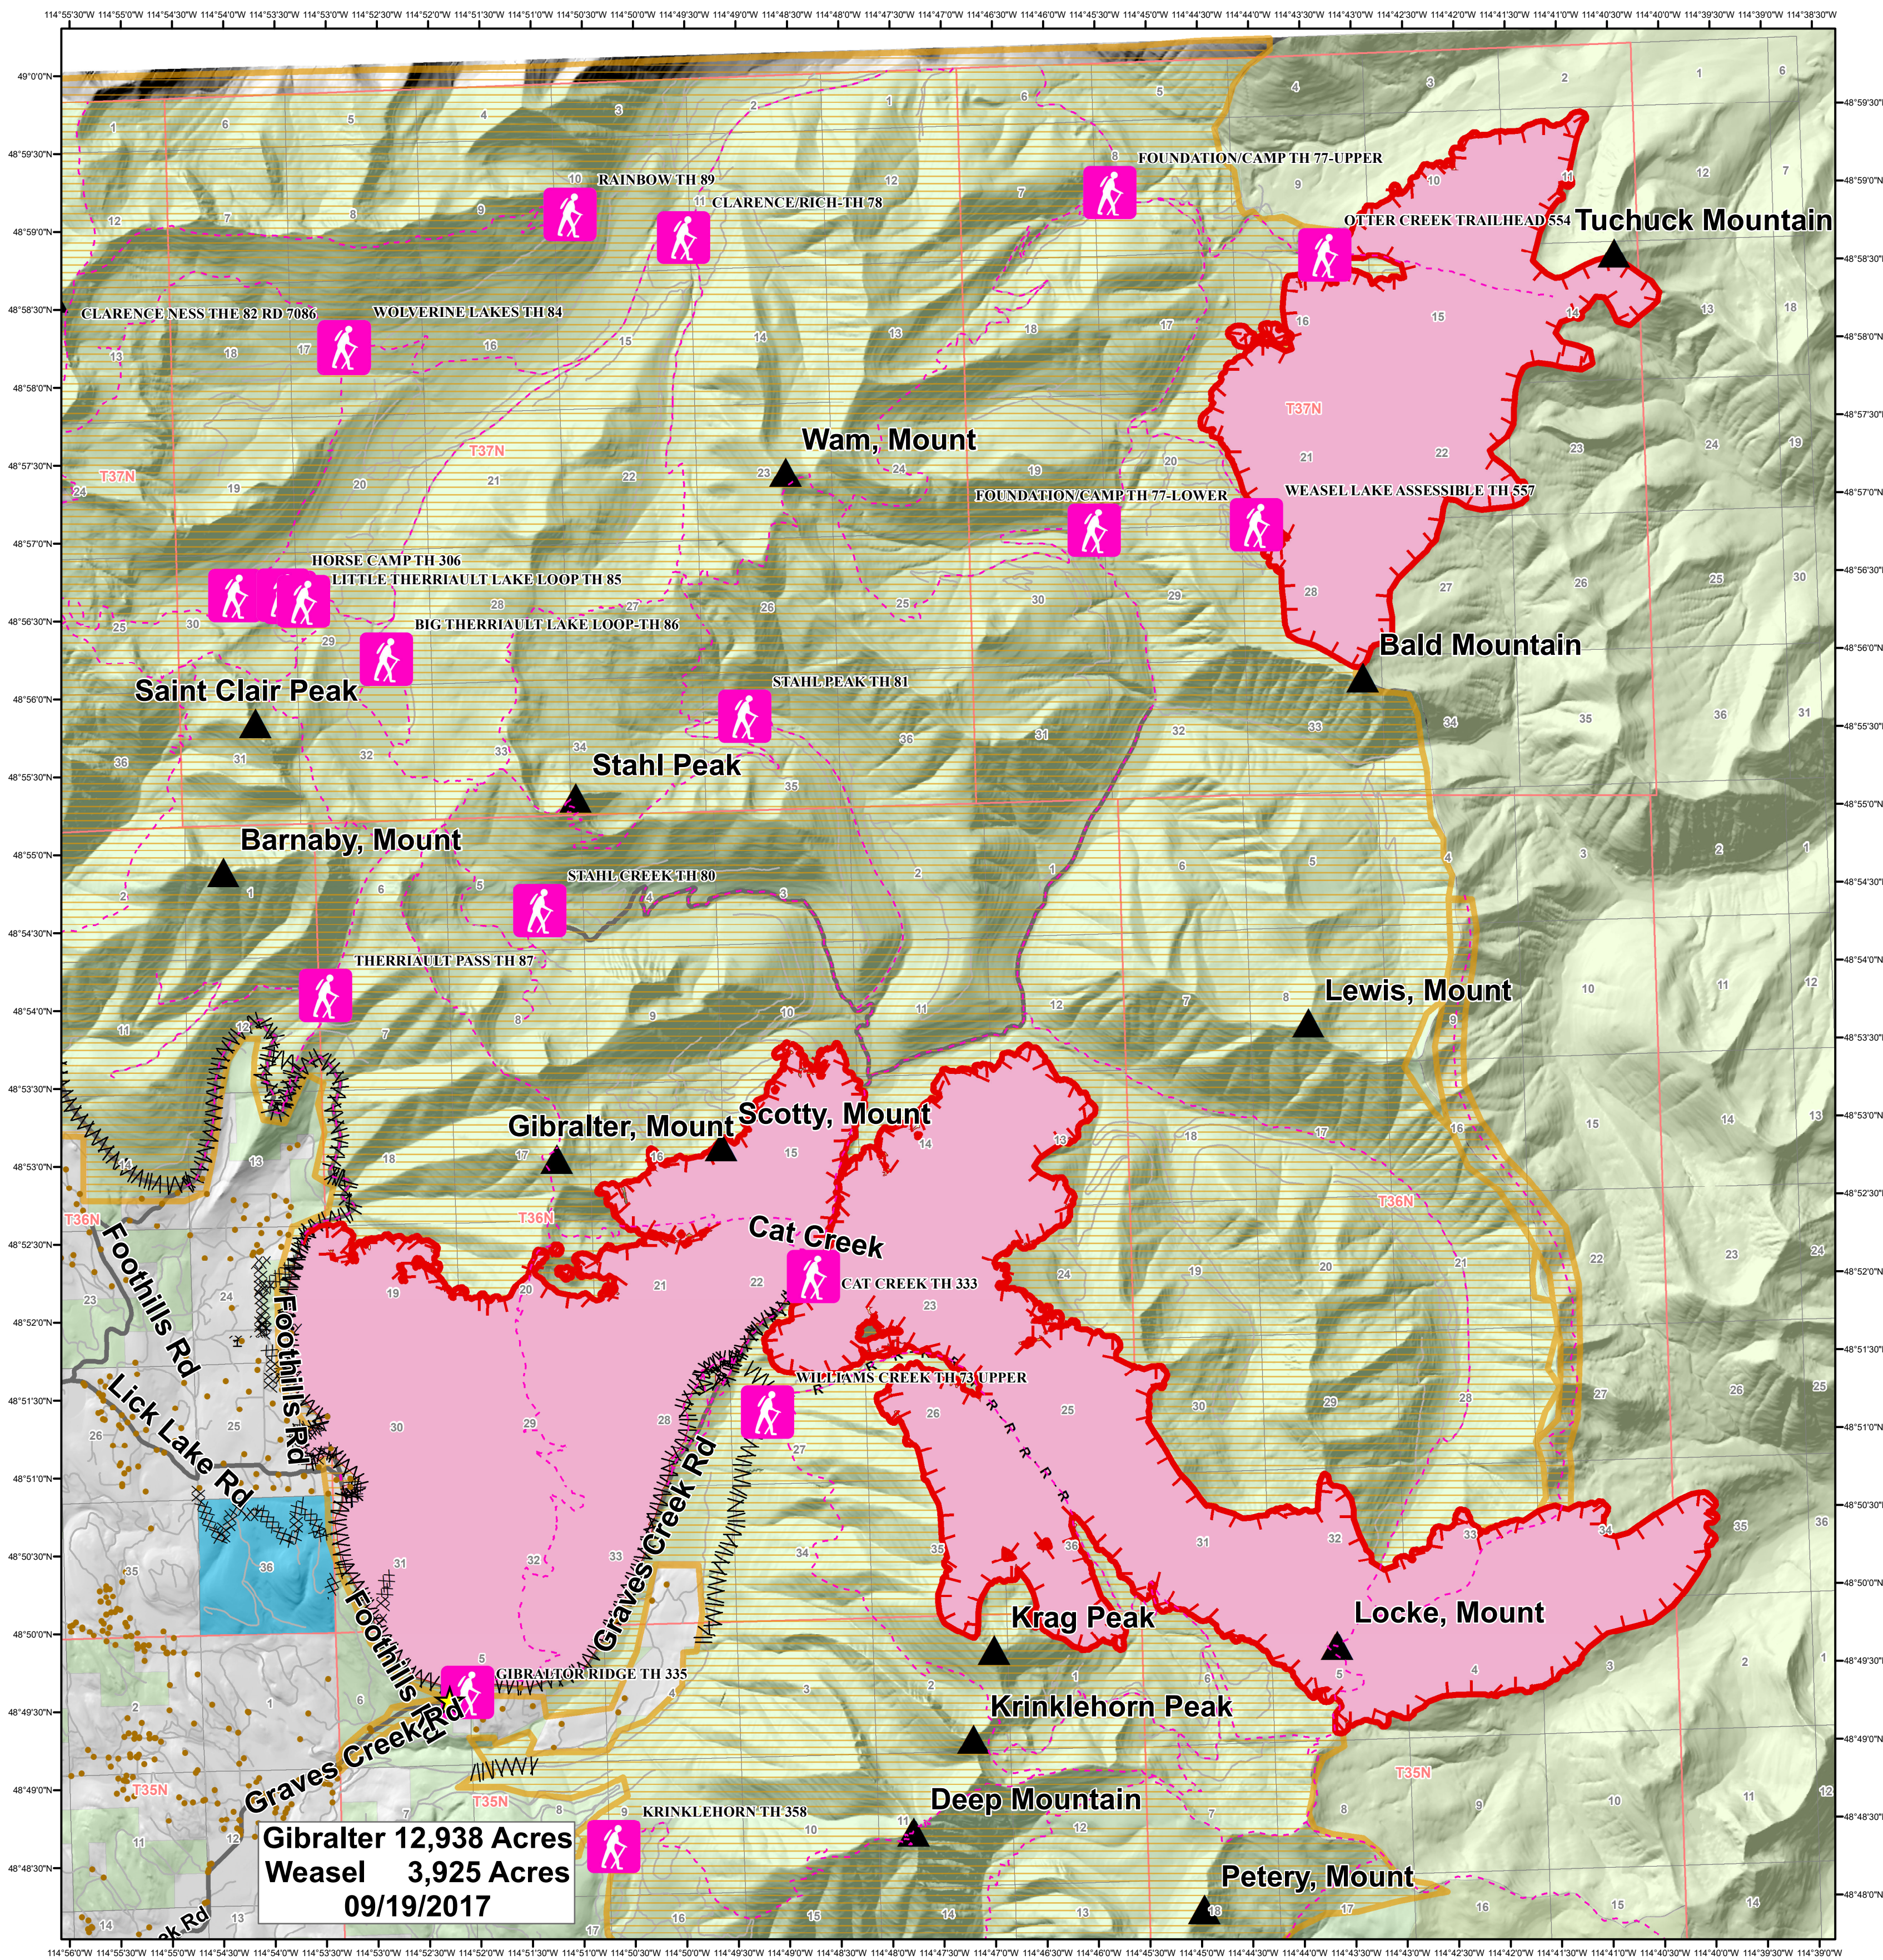

# Information

## Gibraltar Ridge & Weasel Fires

### MT-KNF-000161 & MT-KNF-000236

**Gibraltar 12,938 Acres**  
**Weasel 3,925 Acres**  
**09/19/2017**

Forest Service	Checkpoints	Trailhead	Uncontrolled Fire Edge	R - R - R - Road as Completed Line
MT State	Structure	Trails	Completed Dozer Line	Line Break Completed
Private	Mtn Top	Primary Travel Route	Completed Hand Line	Unknown
Gibraltar Ridge Fire Closure Area	Other Road		Wildfire Daily Fire Perimeter	

N

Miles

0 0.5 1 2