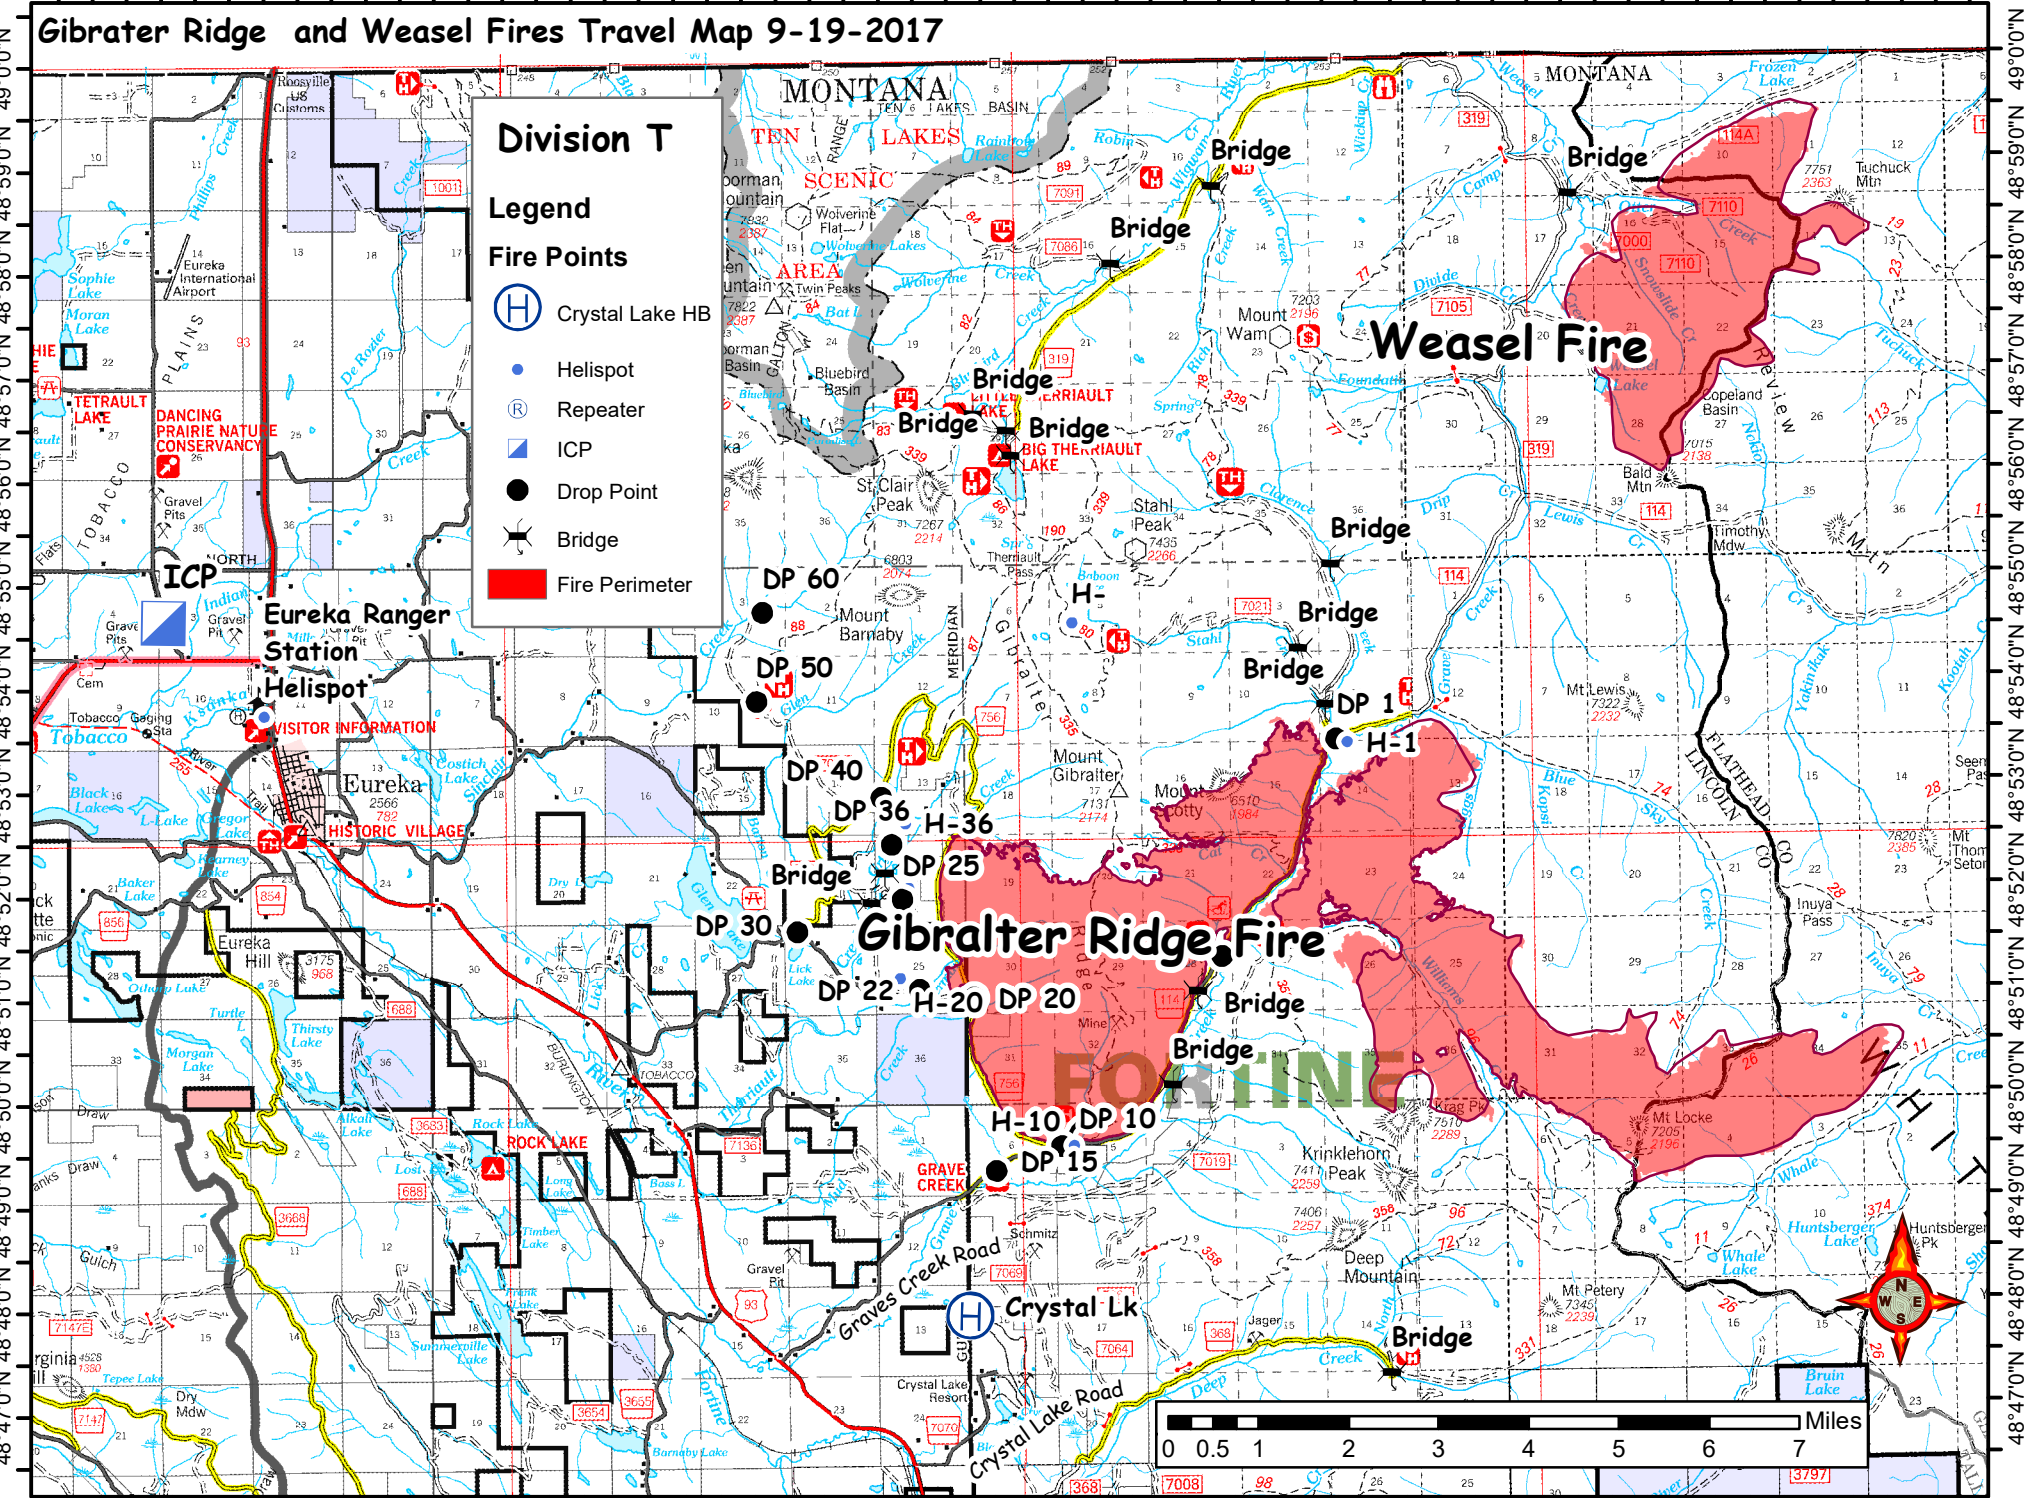

Gibraltar Ridge and Weasel Fires Travel Map 9-19-2017

Division T

Legend

Fire Points

- H Crystal Lake HB
- Helispot
- R Repeater
- ▣ ICP
- Drop Point
- ⚡ Bridge
- Fire Perimeter

48°47'0"N 48°48'0"N 48°49'0"N 48°50'0"N 48°51'0"N 48°52'0"N 48°53'0"N 48°54'0"N 48°55'0"N 48°56'0"N 48°57'0"N 48°58'0"N 48°59'0"N 49°0'0"N

115°7'0"W 115°5'0"W 115°3'0"W 115°1'0"W 114°59'0"W 114°57'0"W 114°55'0"W 114°53'0"W 114°51'0"W 114°49'0"W 114°47'0"W 114°45'0"W 114°43'0"W 114°41'0"W 114°39'0"W