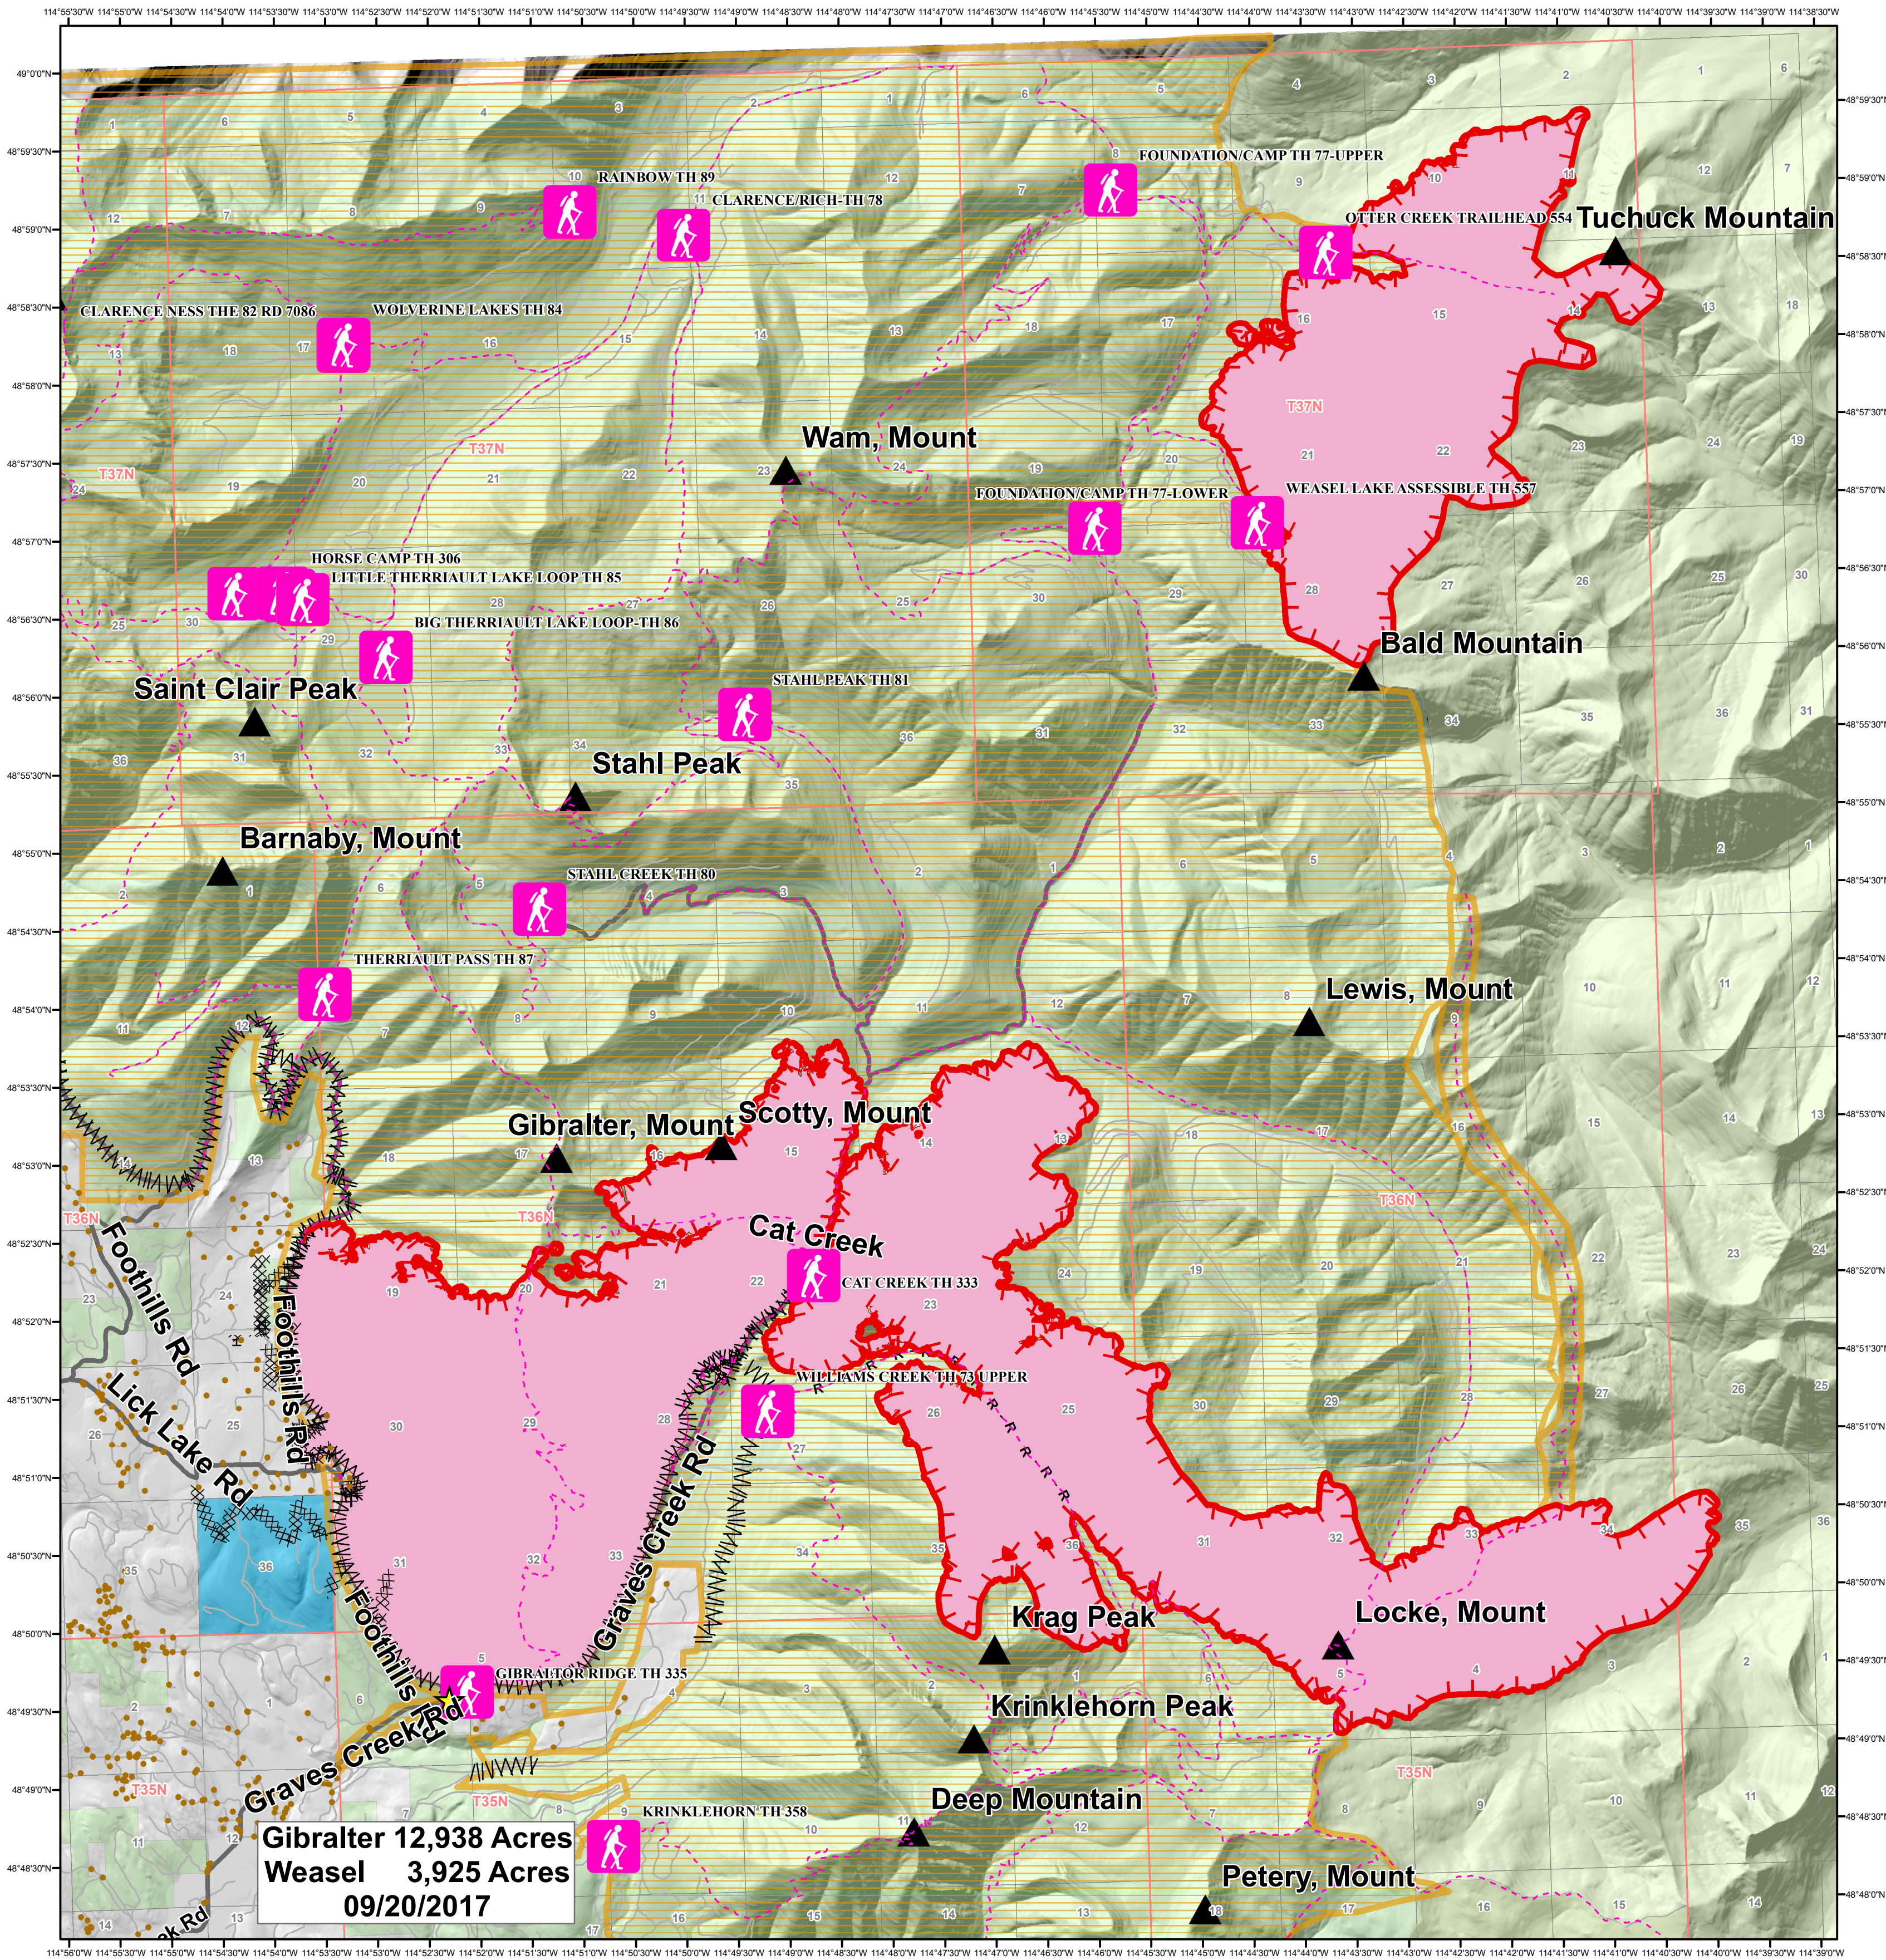

# Information

## Gibraltar Ridge & Weasel Fires MT-KNF-000161 & MT-KNF-000236

Gibraltar 12,938 Acres  
Weasel 3,925 Acres  
09/20/2017

Forest Service	Checkpoints	Trailhead	Uncontrolled Fire Edge	R - R - R - Road as Completed Line
MT State	Structure	Trails	Completed Dozer Line	Line Break Completed
Private	Mtn Top	Primary Travel Route	Completed Hand Line	Unknown
Gibraltar Ridge Fire Closure Area	Other Road	Wildfire Daily Fire Perimeter		

Miles  
0 0.5 1 2