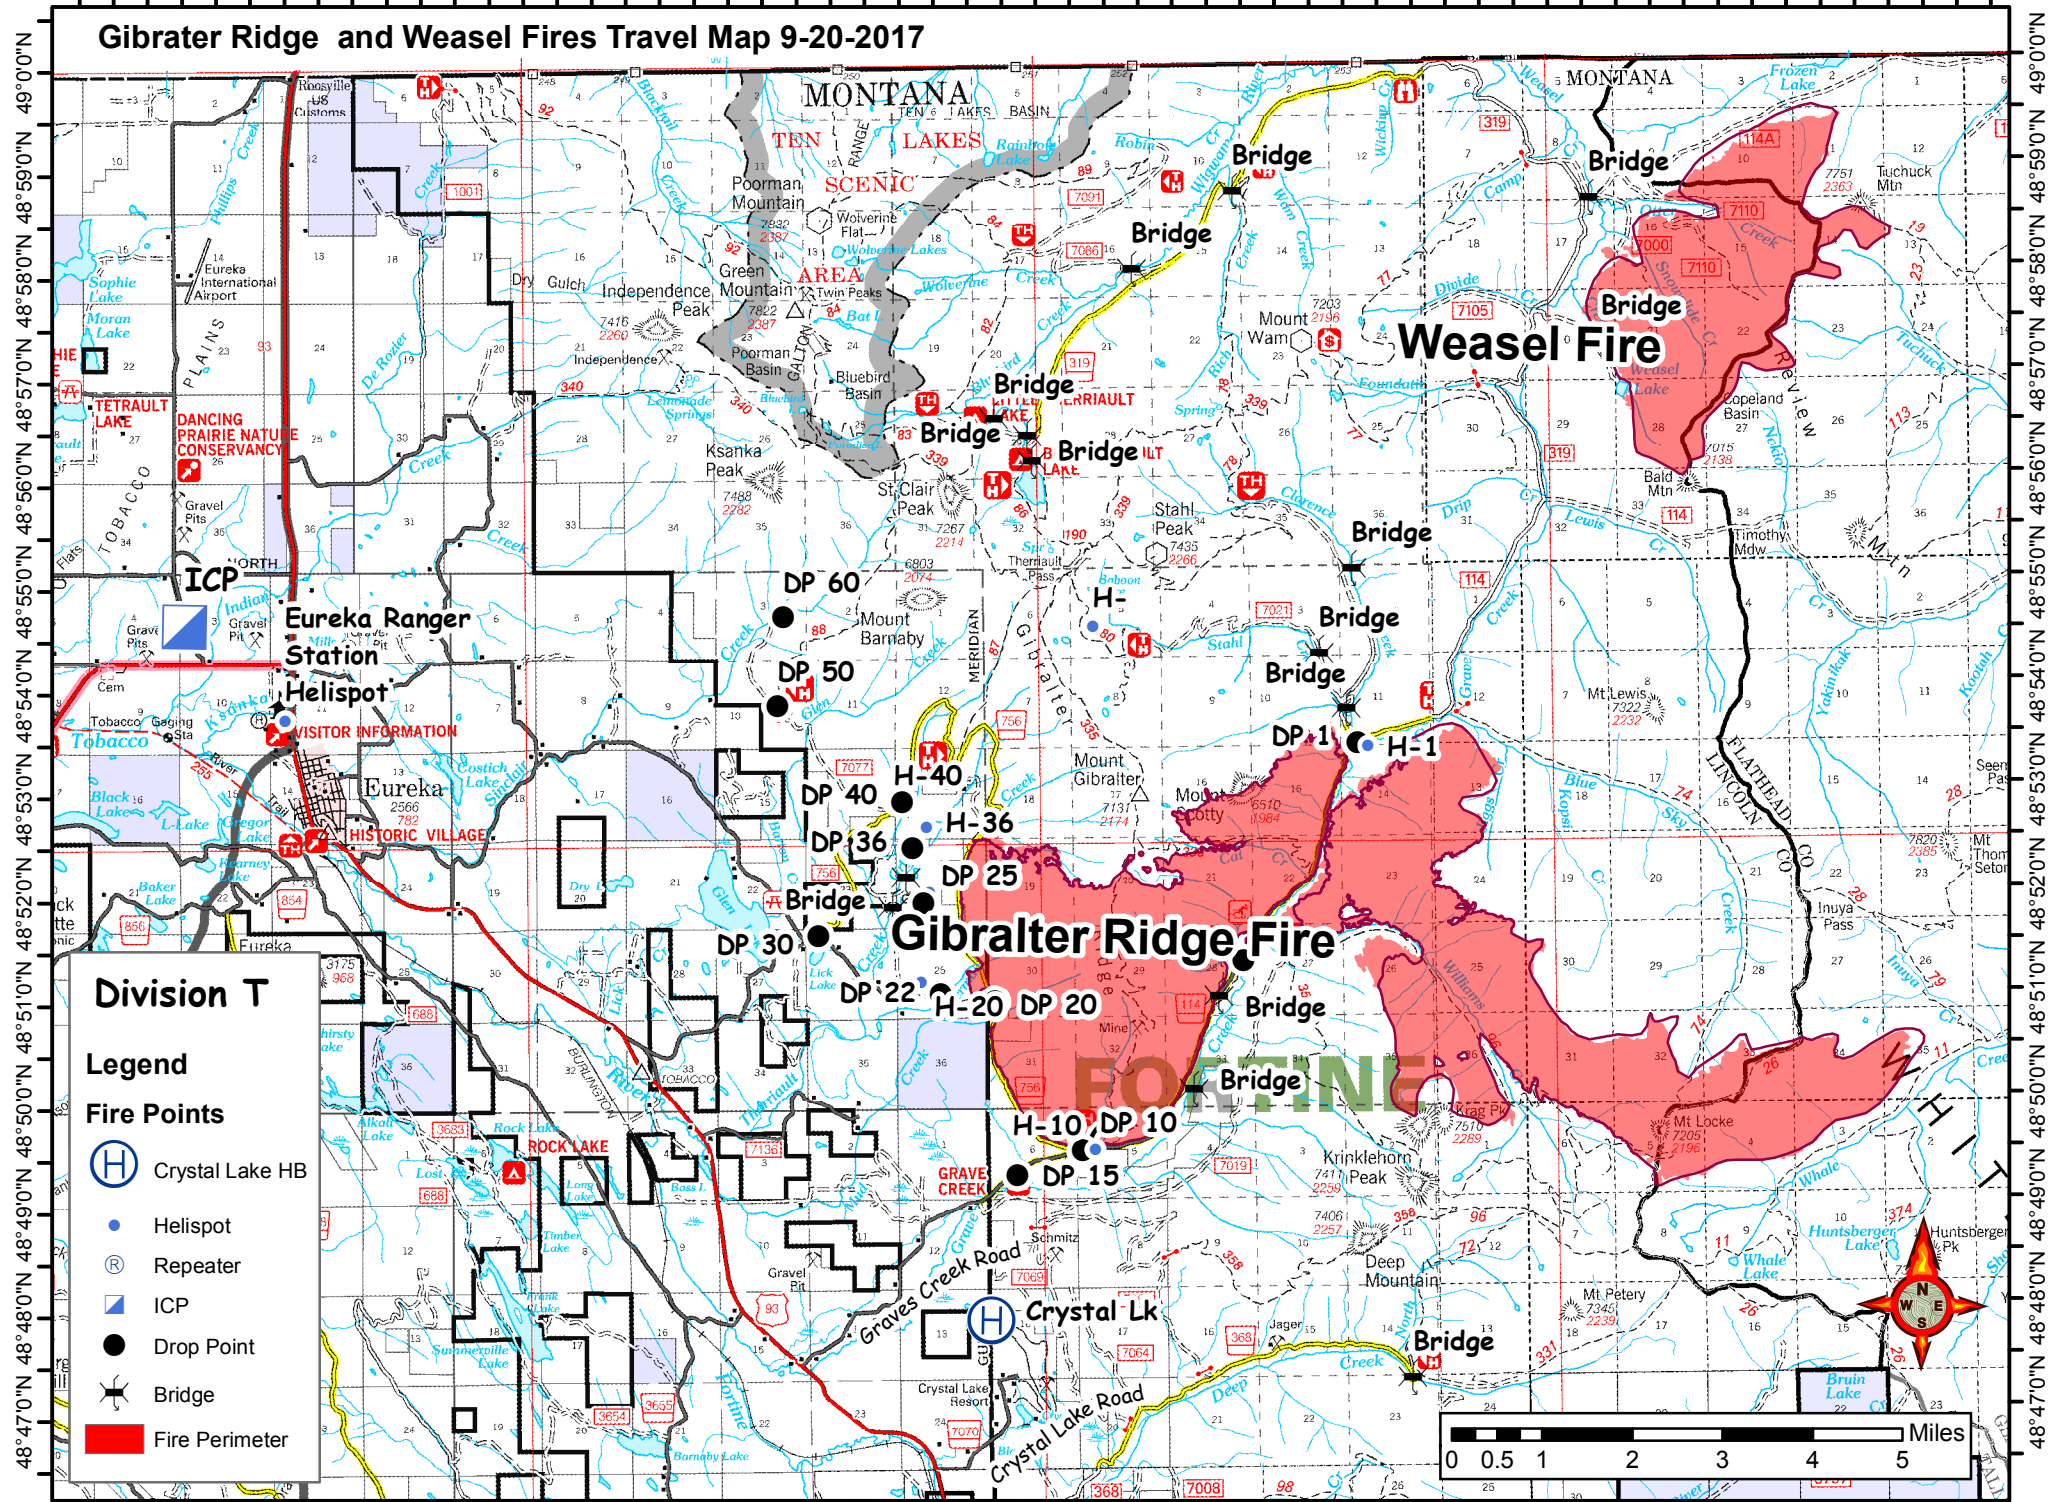

Gibraltar Ridge and Weasel Fires Travel Map 9-20-2017

Division T

Legend

Fire Points

-  Crystal Lake HB
-  Helispot
-  Repeater
-  ICP
-  Drop Point
-  Bridge
-  Fire Perimeter