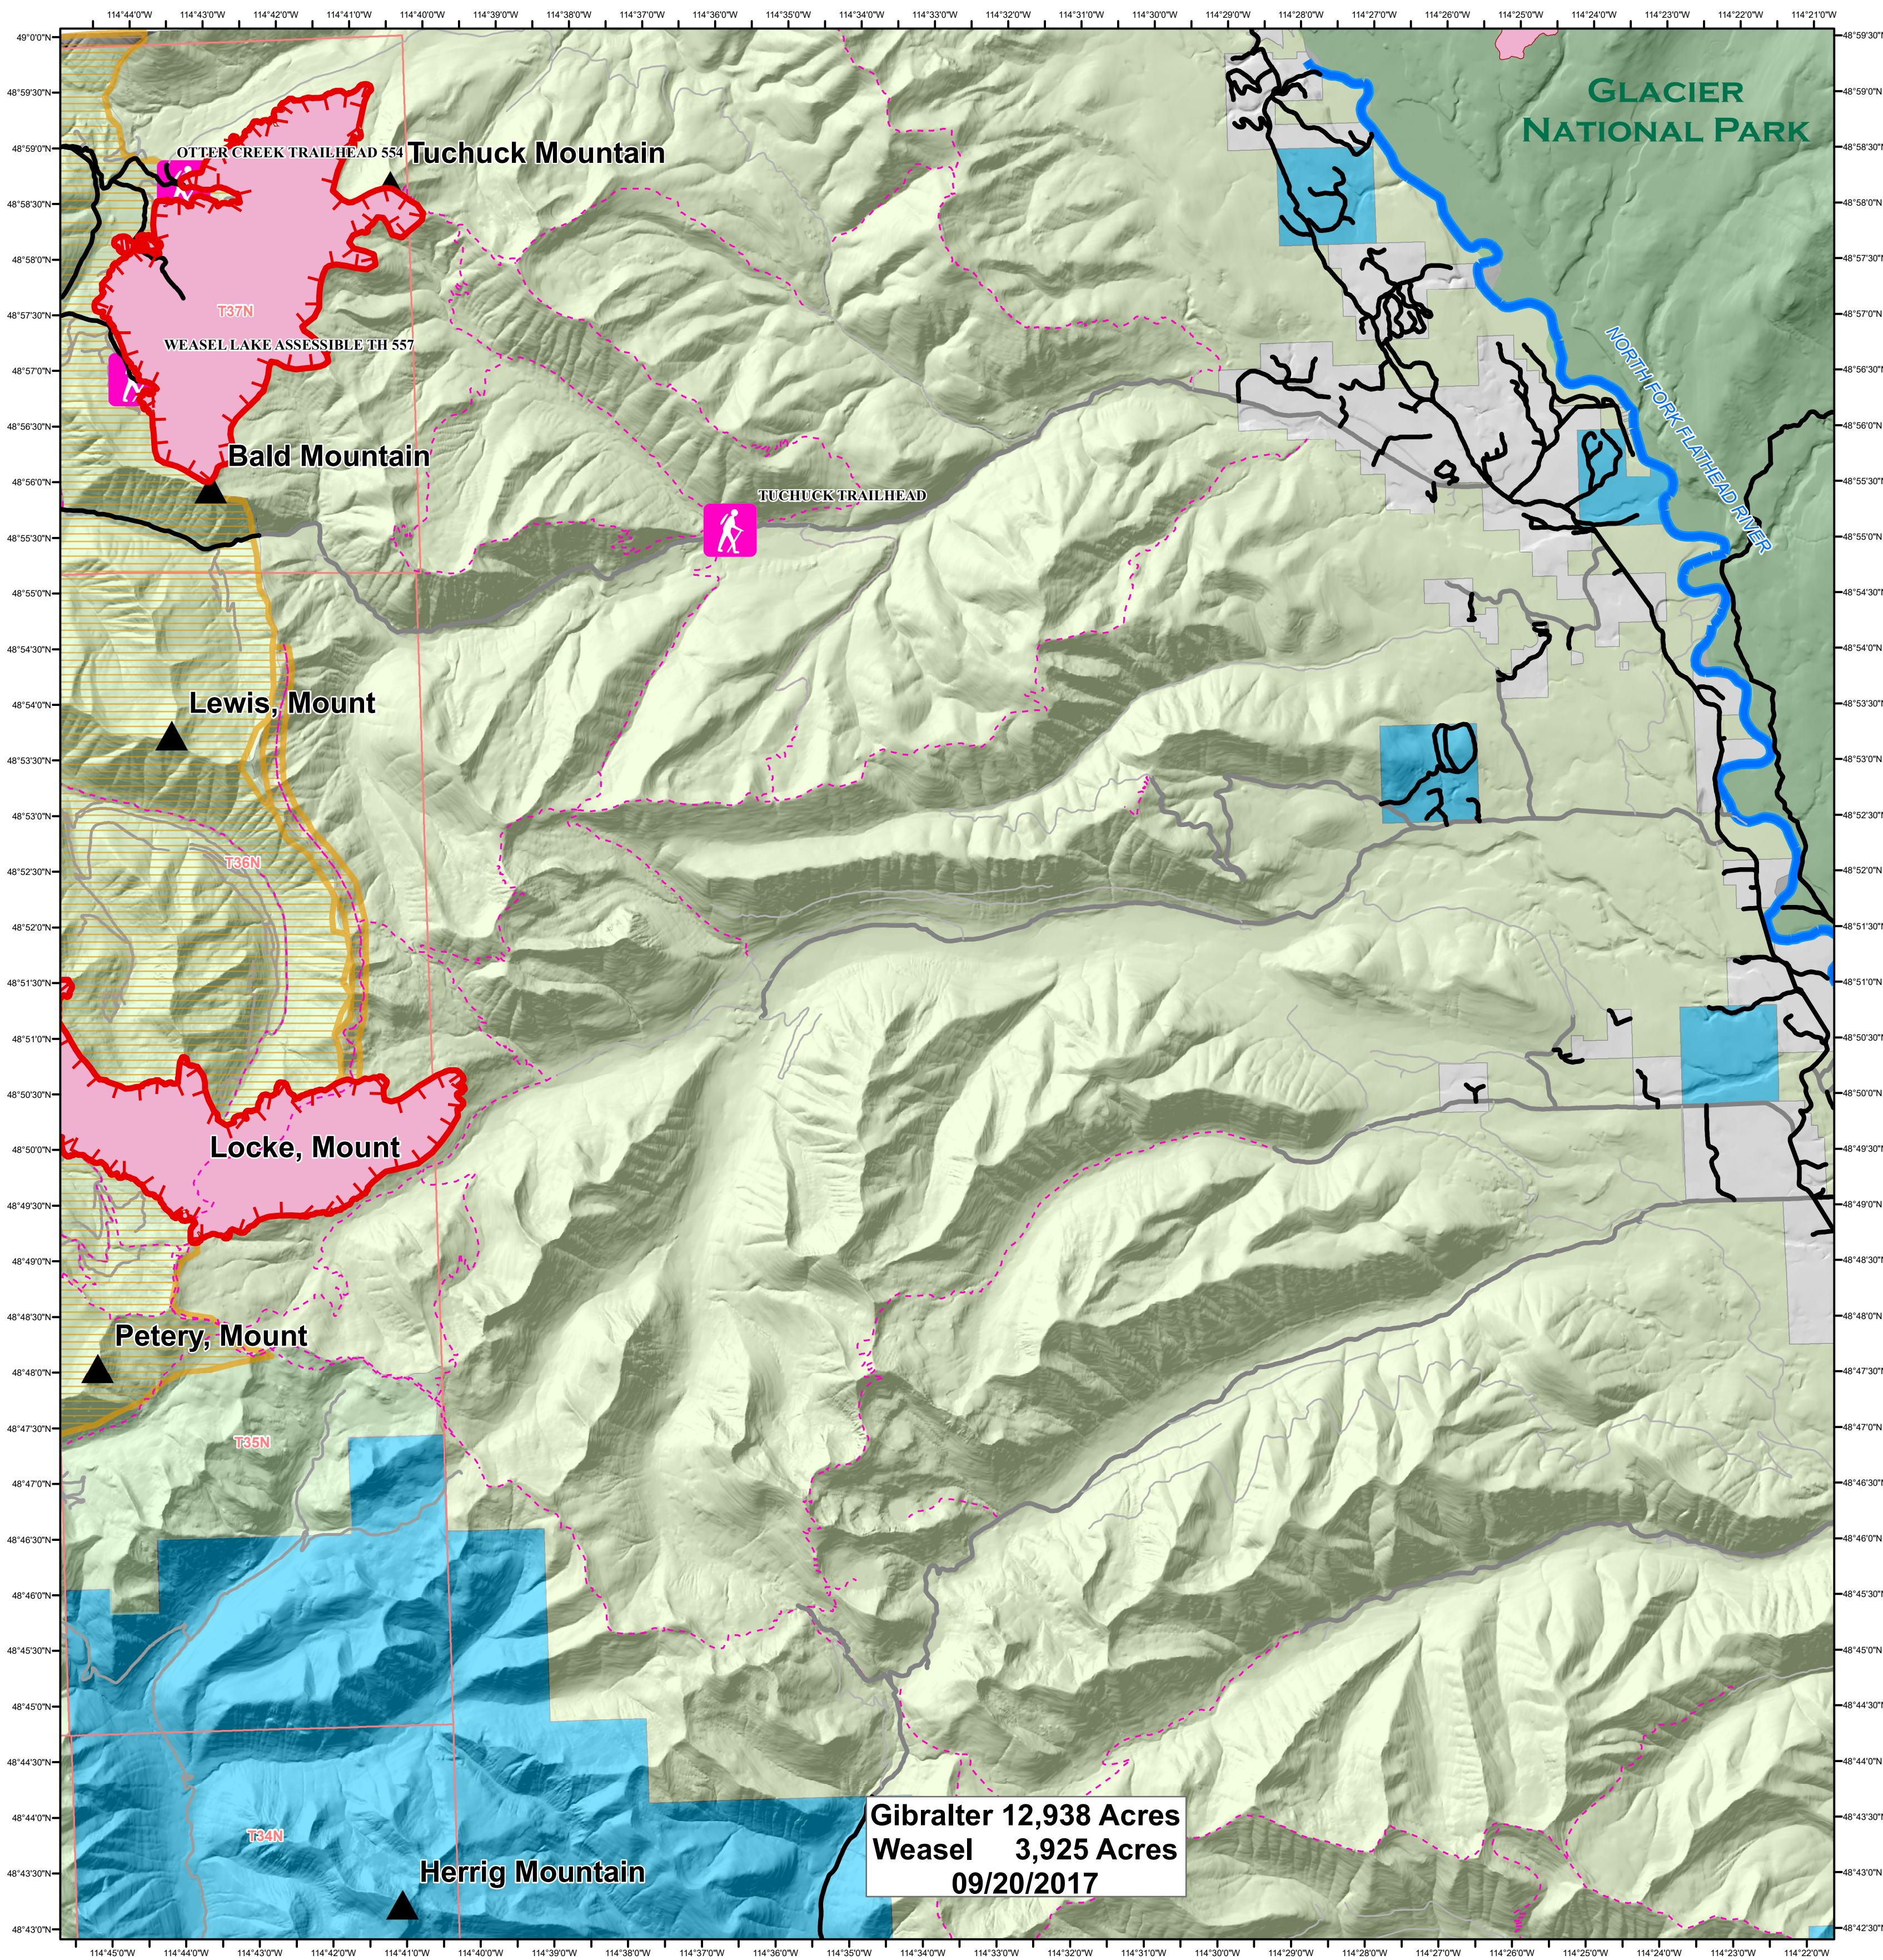

Information

Gibraltar Ridge & Weasel Fires

MT-KNF-000161 & MT-KNF-000236

FOREST SERVICE	Glacier_NP	Mtn Top	Primary Roads	Uncontrolled Fire Edge
PRIVATE	Gibraltar Ridge Fire Closure Area	Trailhead	Other Road	Wildfire Daily Fire Perimeter
STATE		Trails		
		North Fork Flathead River		

Miles