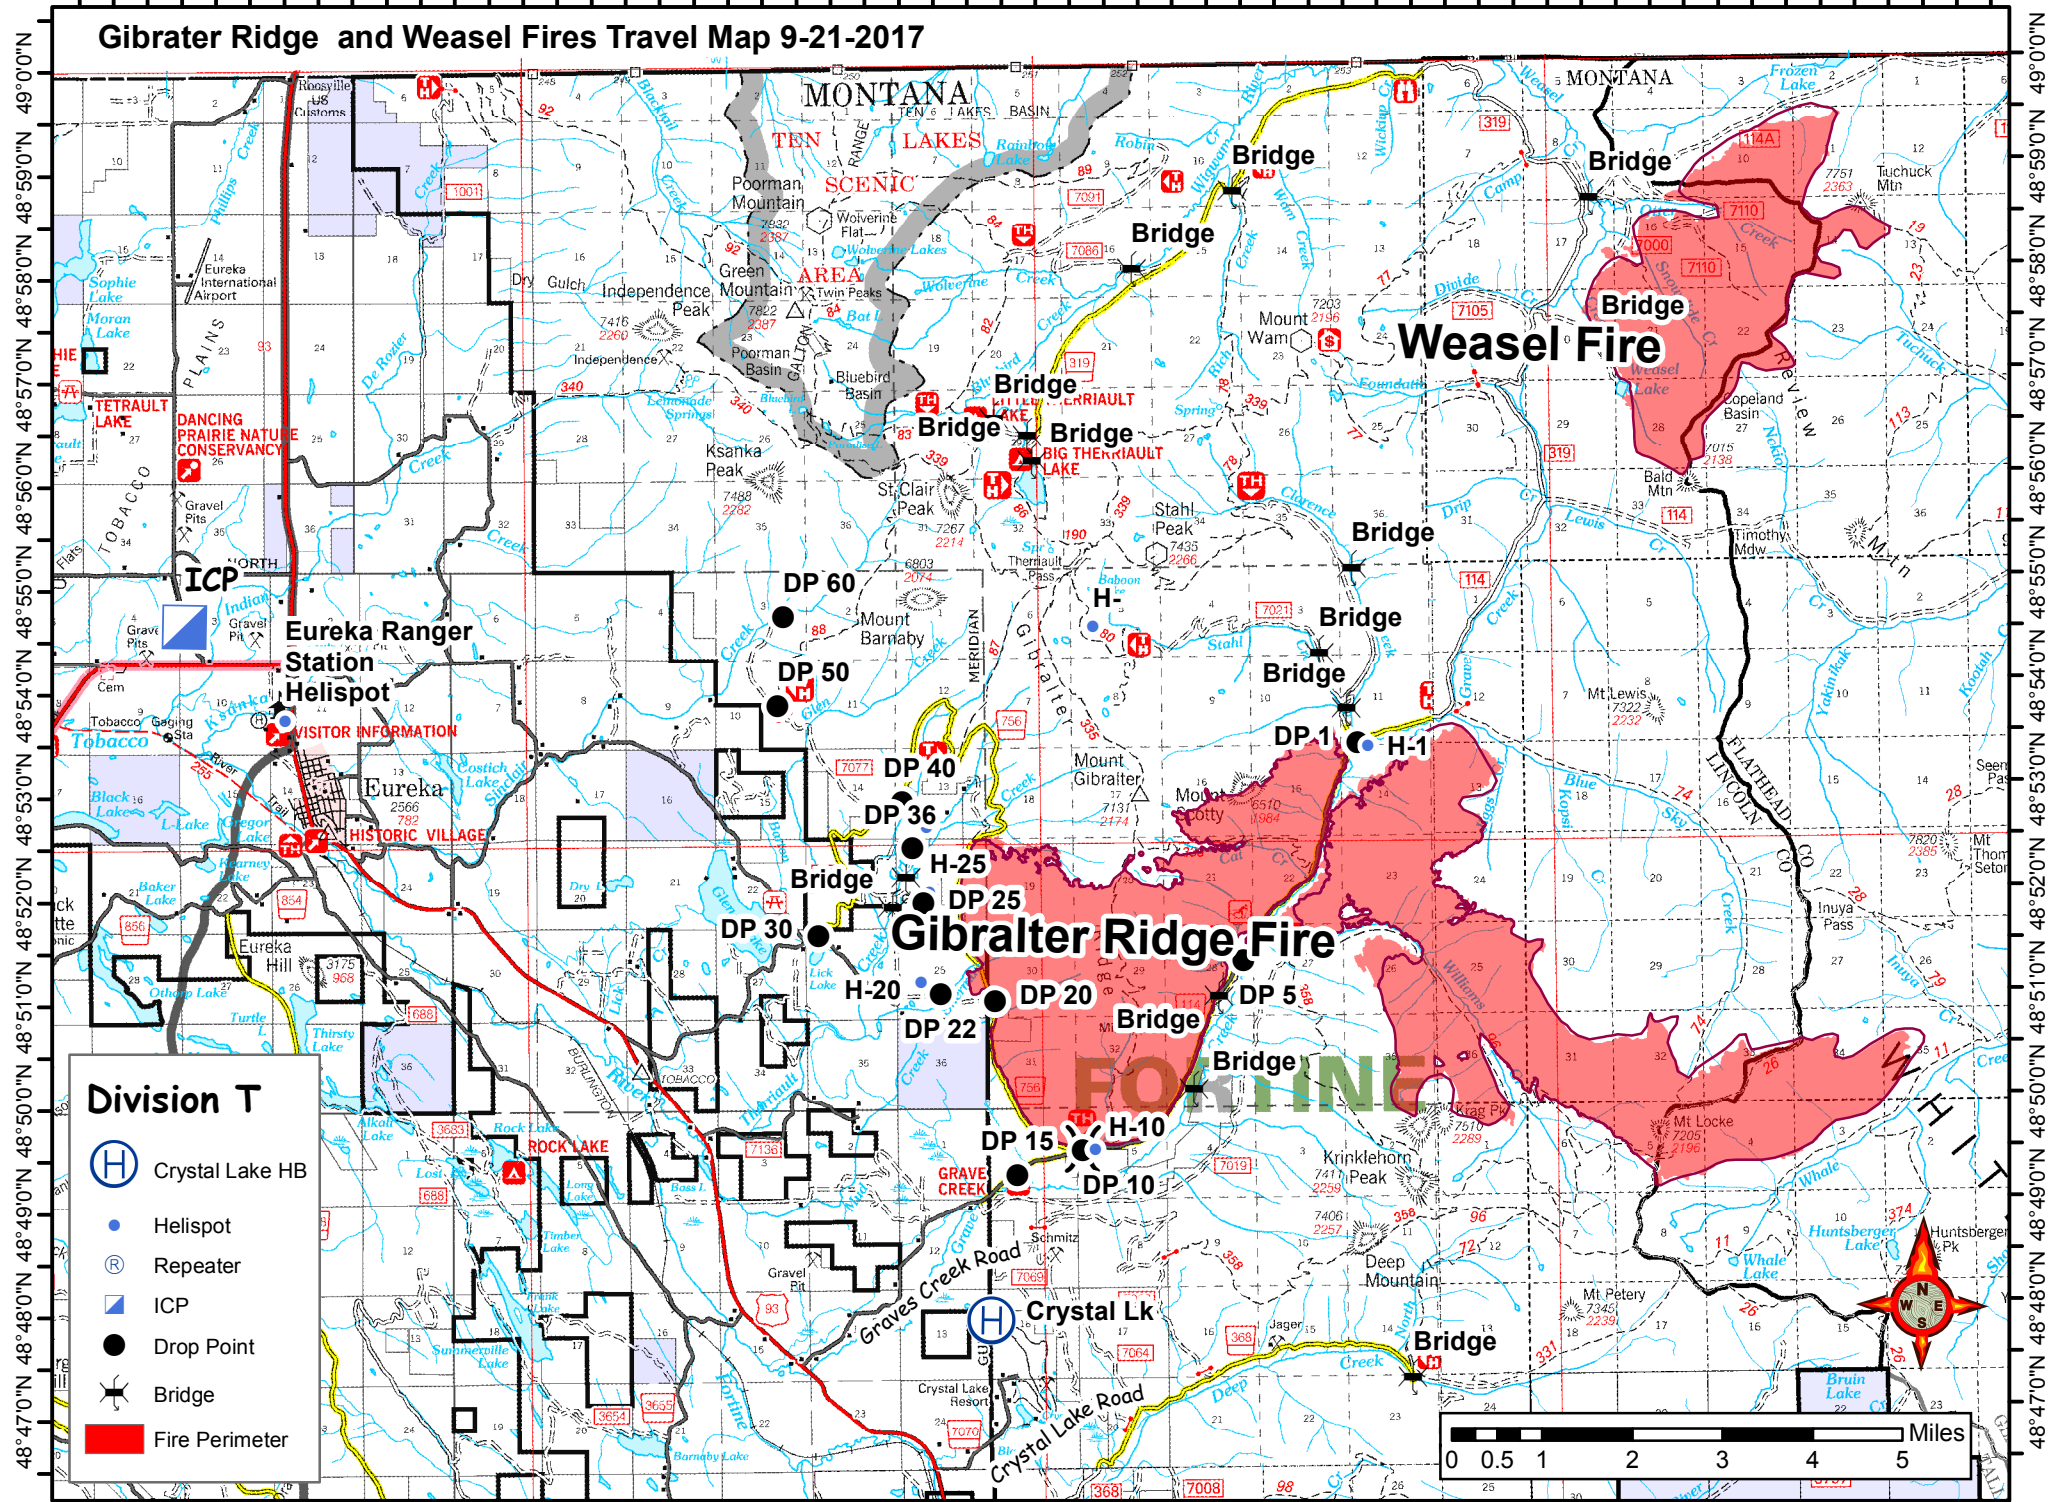

Gibraltar Ridge and Weasel Fires Travel Map 9-21-2017

Division T

-  Crystal Lake HB
-  Helispot
-  Repeater
-  ICP
-  Drop Point
-  Bridge
-  Fire Perimeter