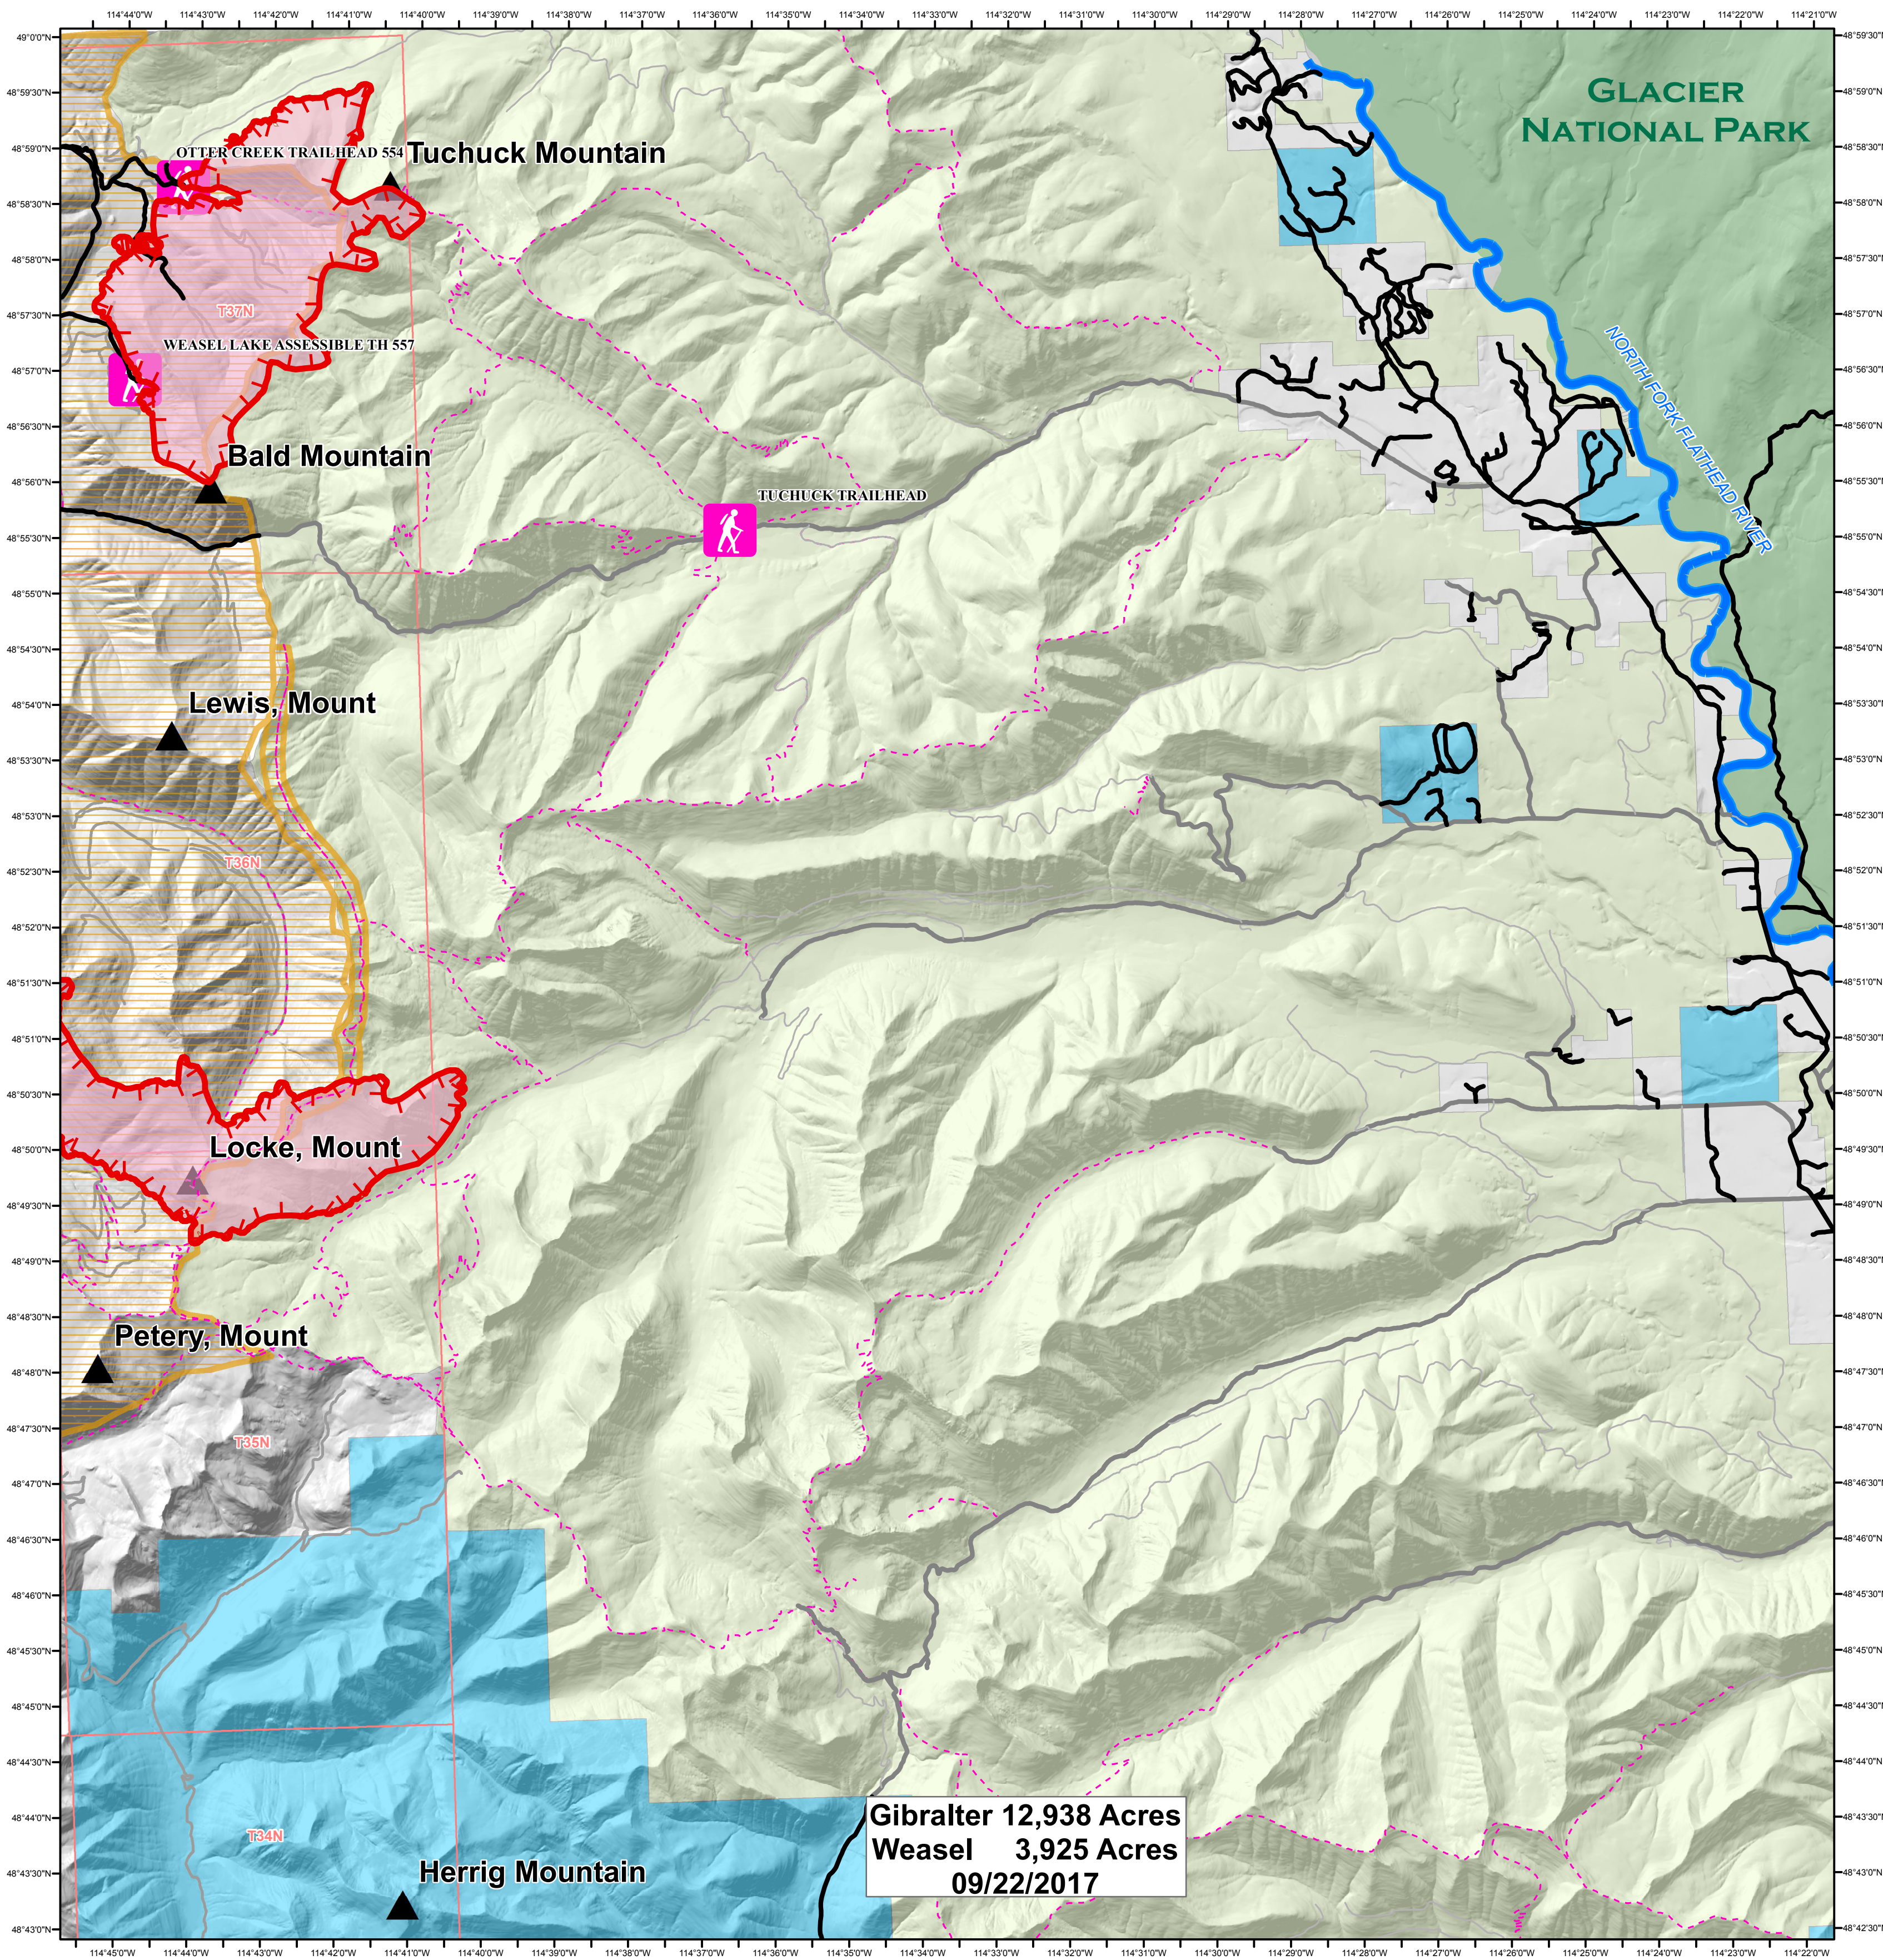

Information

Gibraltar Ridge & Weasel Fires

MT-KNF-000161 & MT-KNF-000236

VanBroeke's Type 3 Team

FOREST SERVICE	Glacier_NP	Mtn Top	Primary Roads	Uncontrolled Fire Edge
PRIVATE	Gibraltar Ridge Fire Closure Area	Trailhead	Other Road	Wildfire Daily Fire Perimeter
STATE		Trails		
		North Fork Flathead River		

Miles