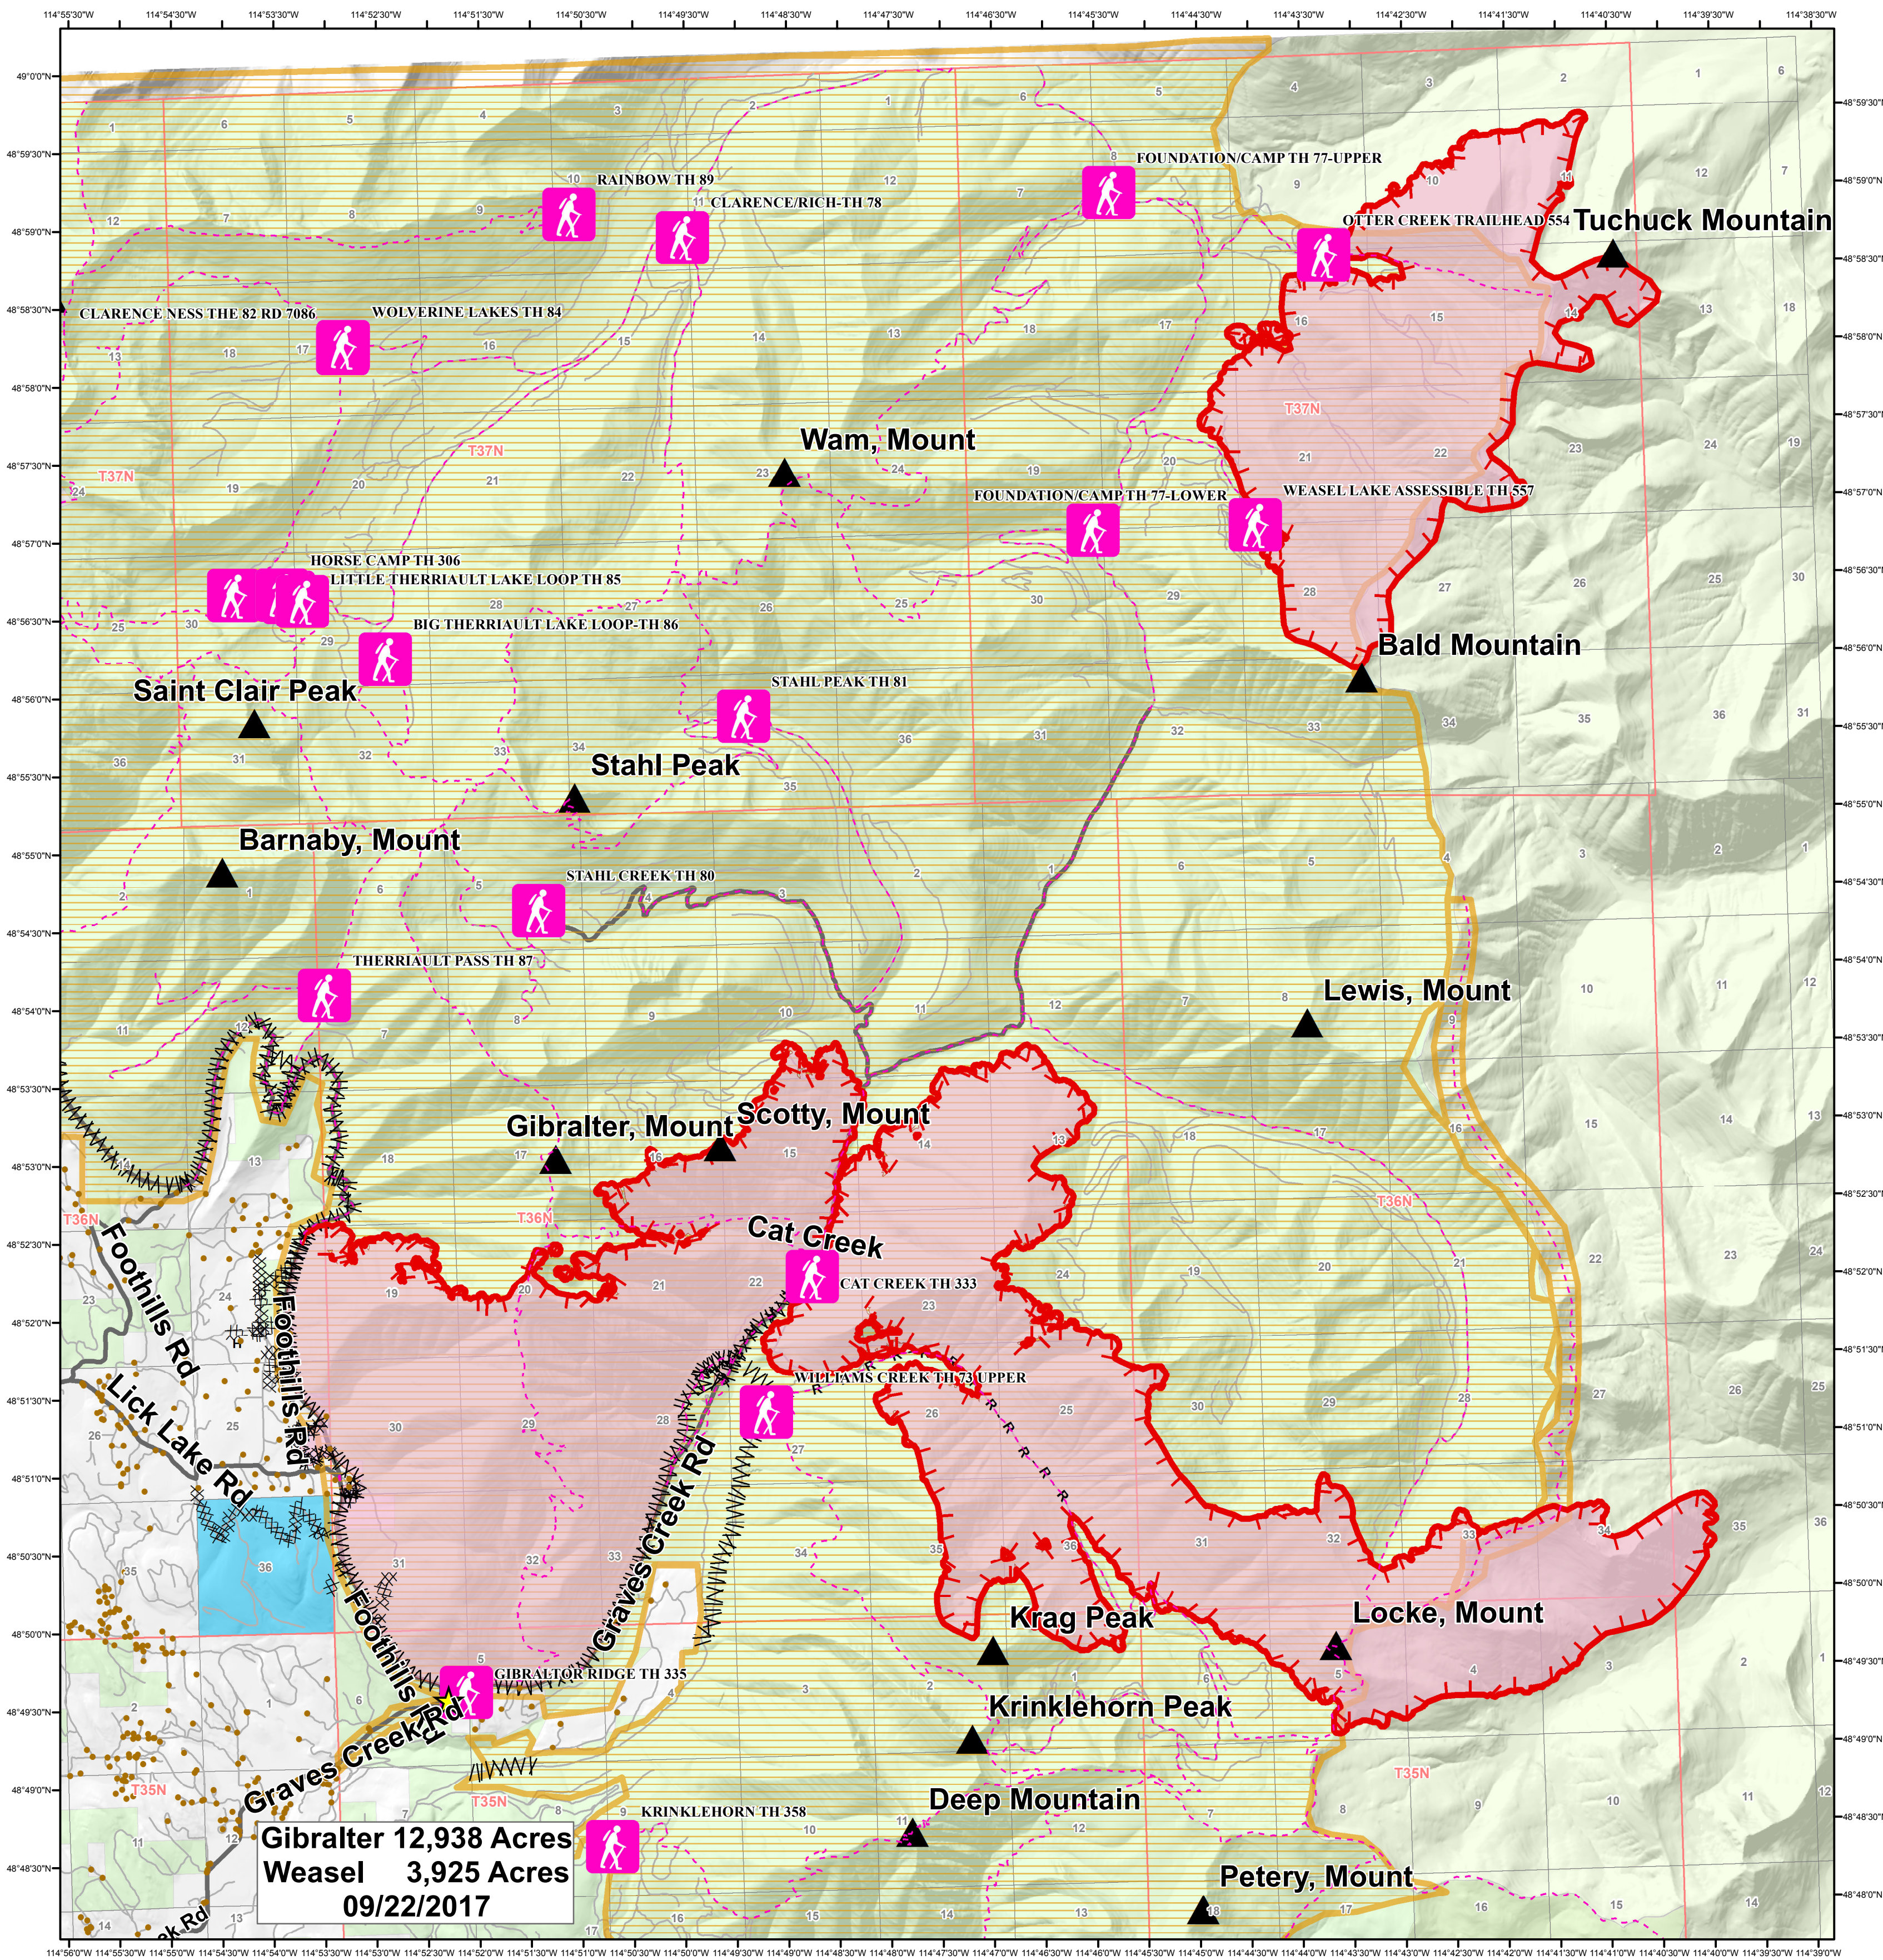

Information

Gibraltar Ridge & Weasel Fires

MT-KNF-000161 & MT-KNF-000236

VanBroeke's
Type 3 Team

Forest Service	Checkpoints	Trailhead	Uncontrolled Fire Edge	Road as Completed Line
MT State	Structure	Trails	Completed Dozer Line	Line Break Completed
Private	Mtn Top	Primary Travel Route	Completed Hand Line	Unknown
Gibraltar Ridge Fire Closure Area	Other Road			Wildfire Daily Fire Perimeter

Miles
0 0.5 1 2