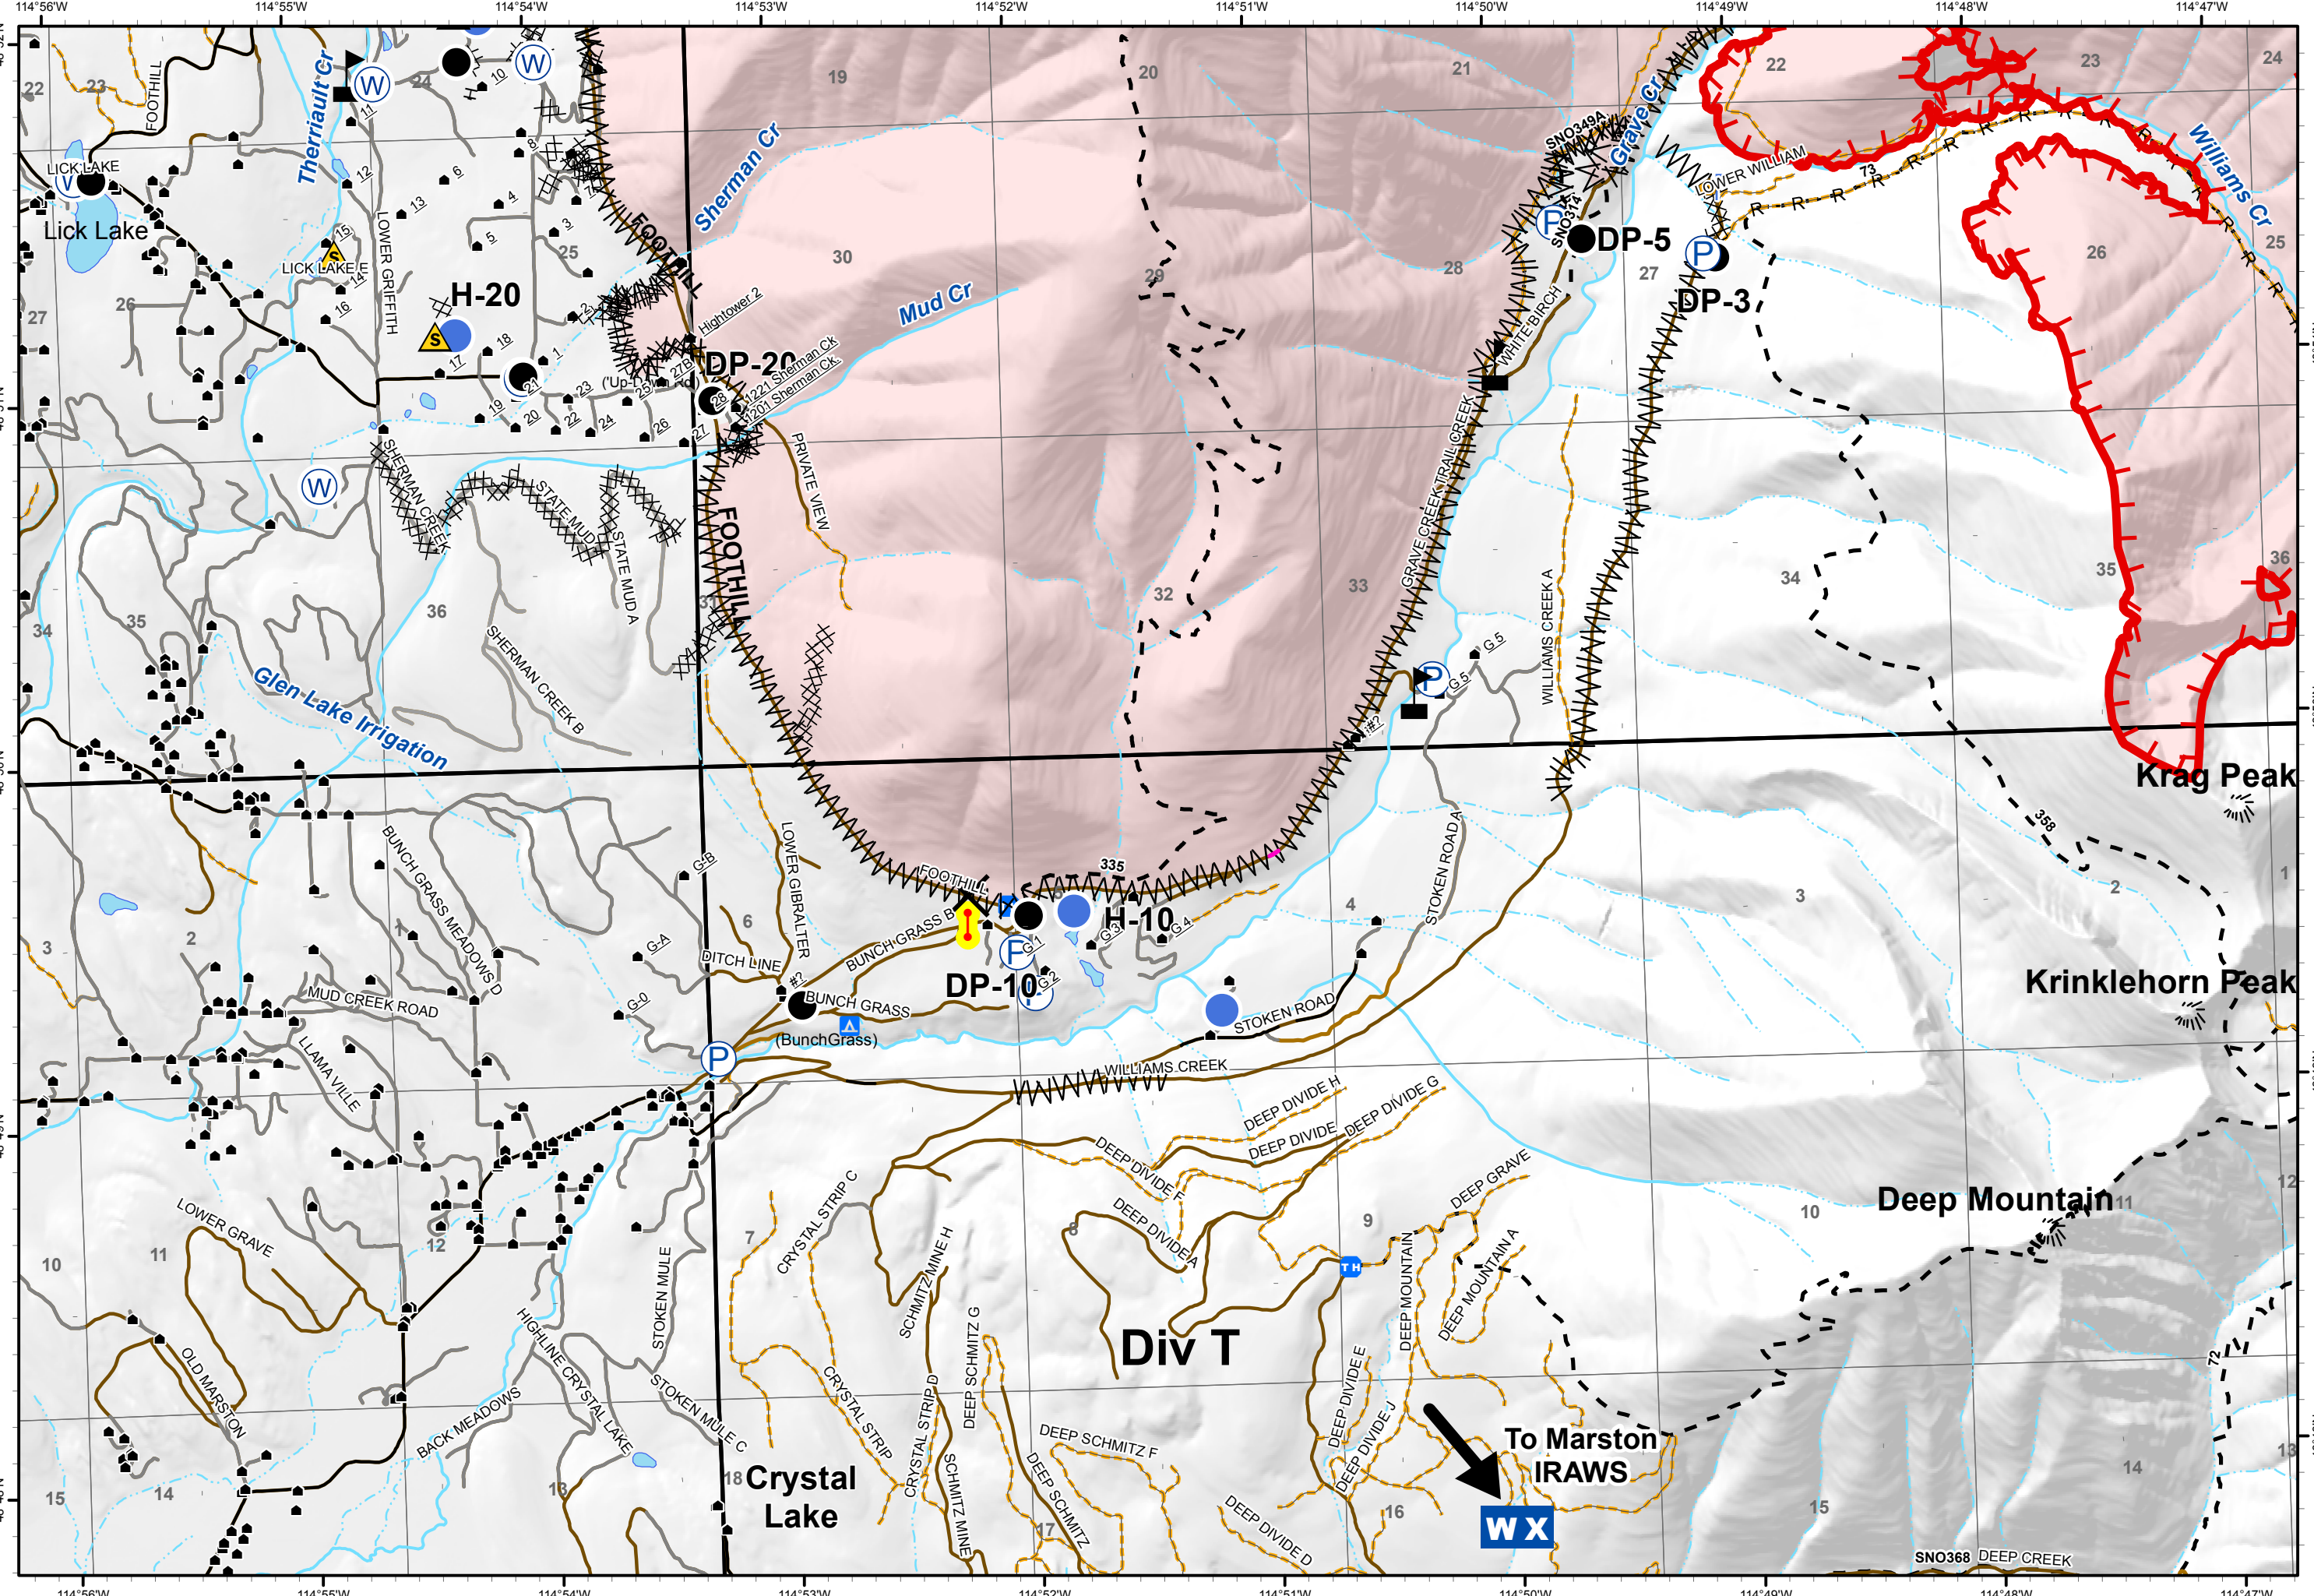

IAP

Gibraltar Ridge
MT-KNF-161
09/23/2017 -
09/26/2017
Page 3 of 4
12,938 acres

- Closure
- Drop Point
- Helispot
- Lookout
- Pump
- Photo Point
- Safety Zone
- Water Source
- Value at Risk

- Developed Rec Sites
- Campground
- Uncontrolled Fire Edge

- Completed Dozer Line
- Completed Hand Line
- Road as Completed Line

- Line Break Completed
- Unknown
- Structures
- Trailheads

- Roads
- County
- Local, Private
- State Lands

- Forest Roads
- Open
- Gated
- Barriered/Impassible
- Trails
- Peaks

- Major Stream
- Intermittent Stream
- Fire Polygon

VanBroeke's
Type 3 Team

0 1,000 2,000 Feet

To Marston
IRAWS
WX