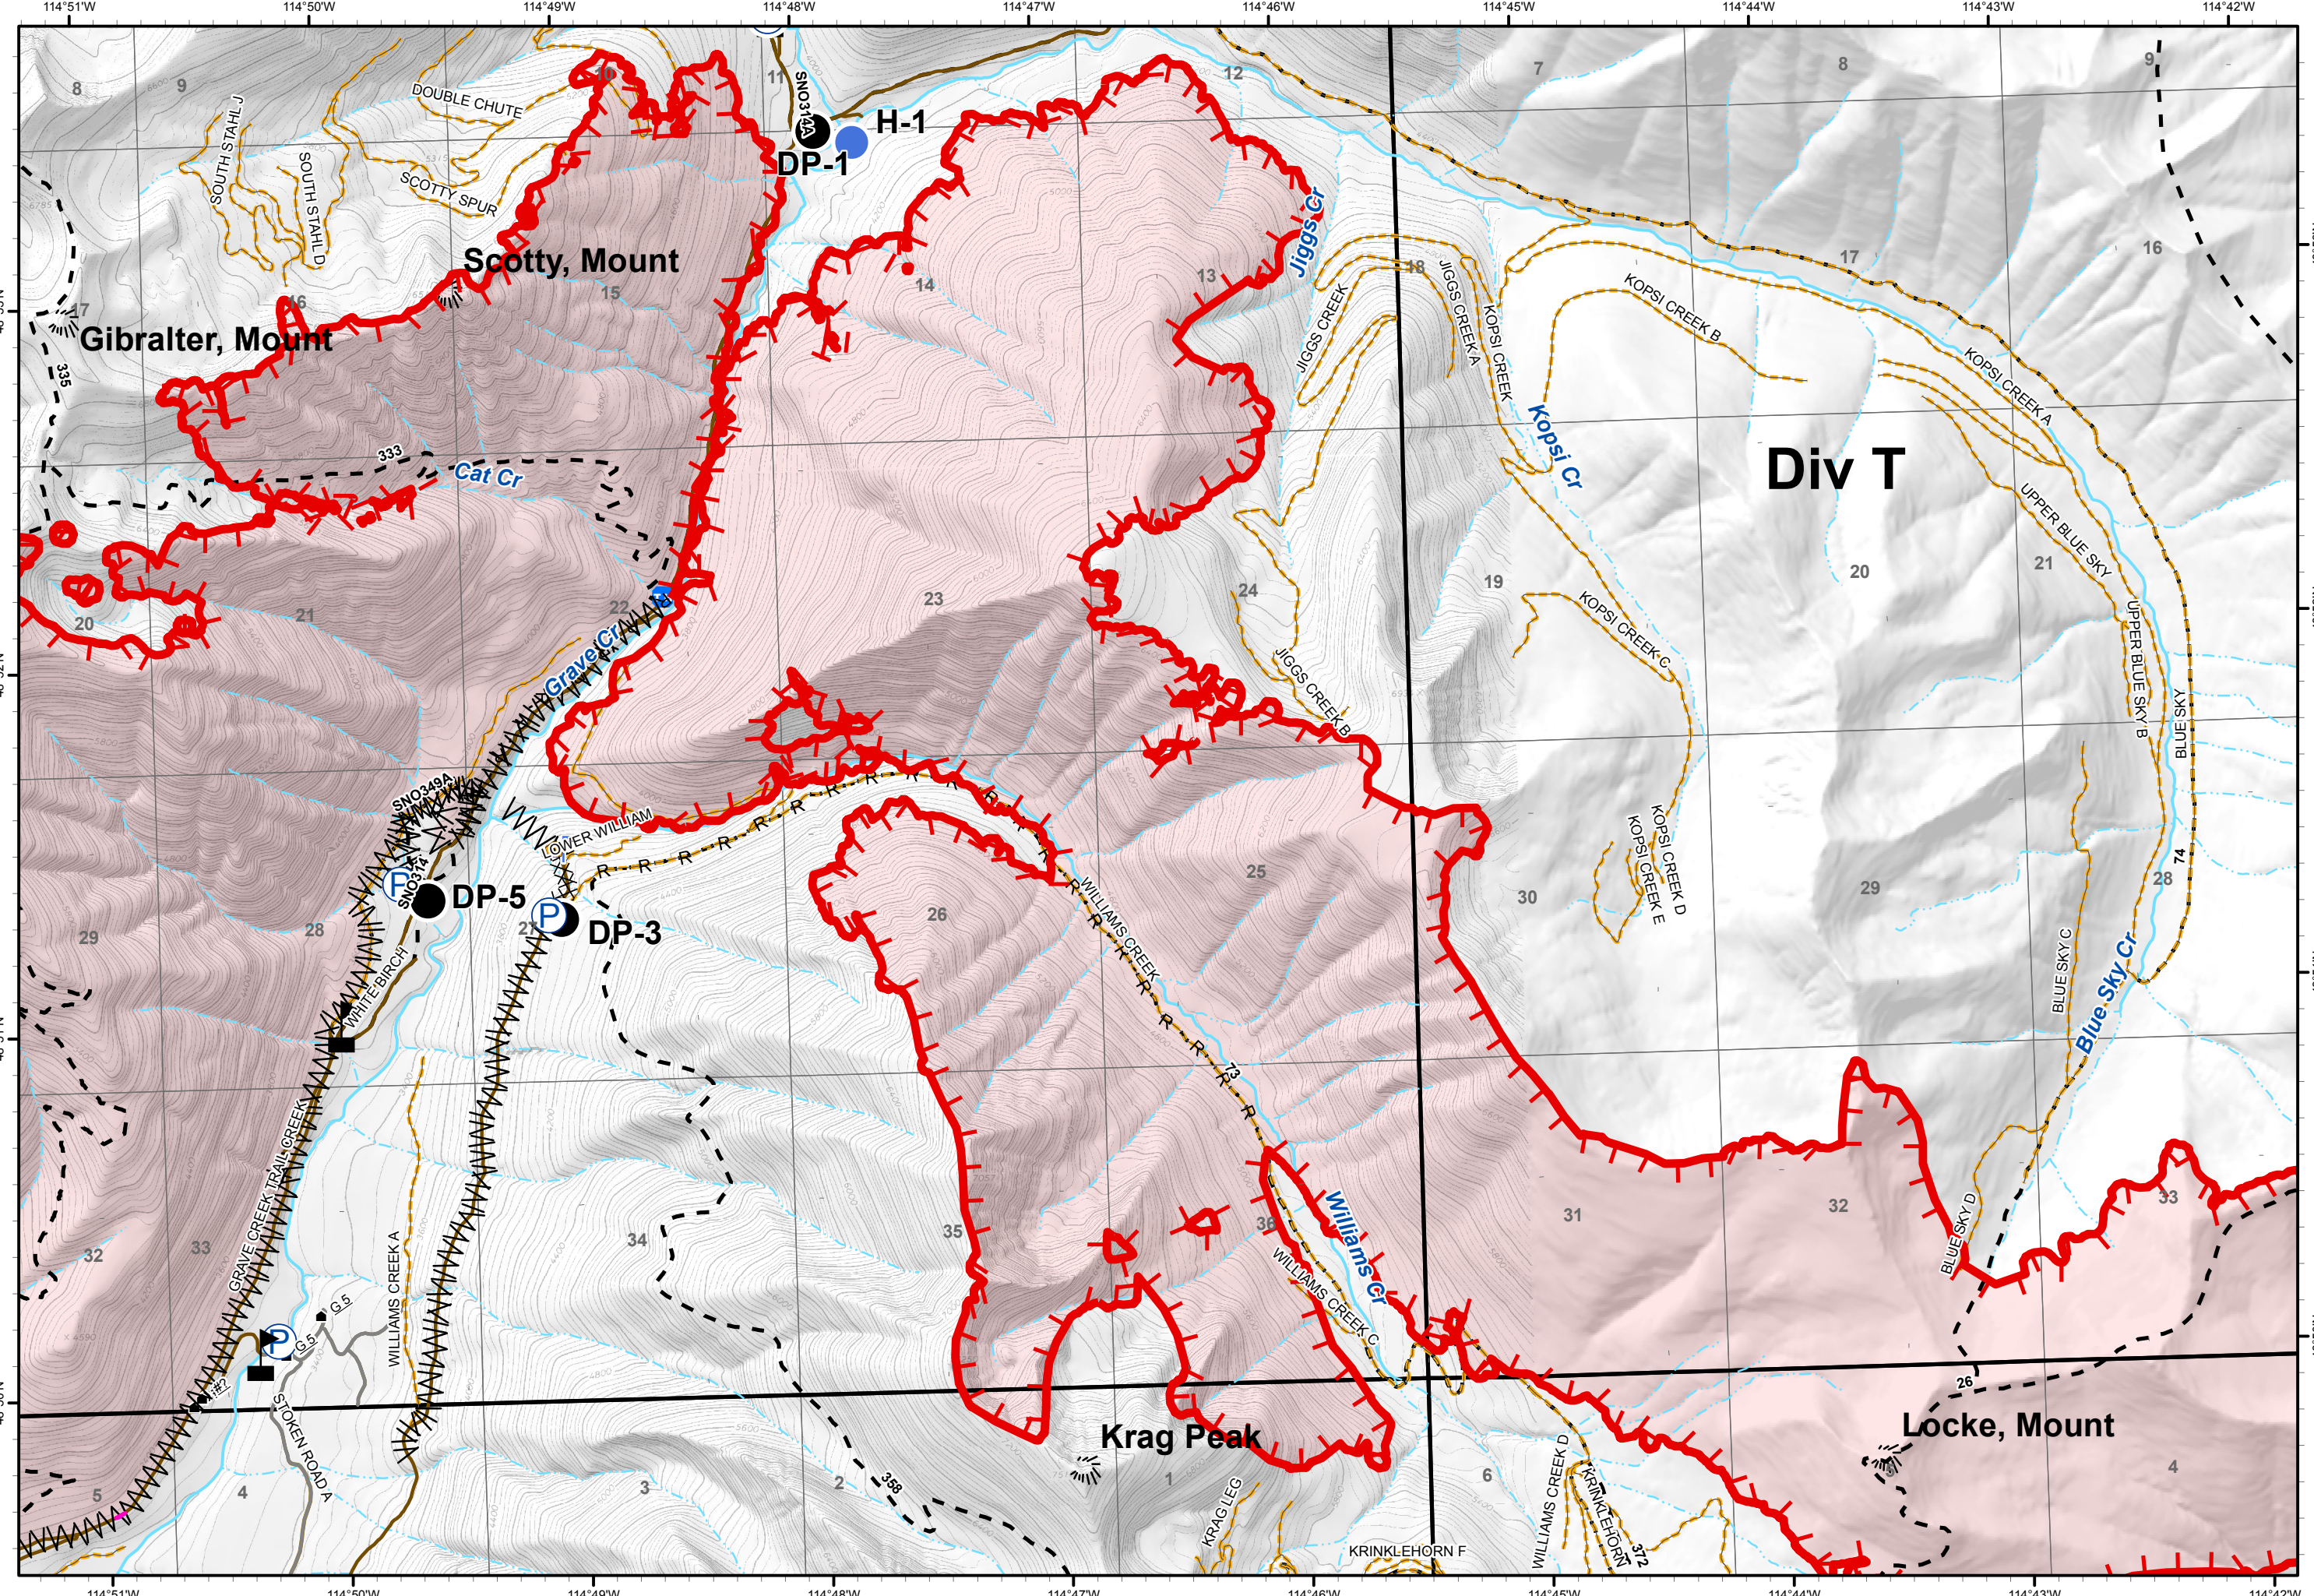

Uncontrolled Fire Edge

Completed Dozer Line

R - Road as Completed Line

Line Break Completed

Unknown

Structures

Trailheads

Roads

Local, Private

Forest Roads

Open

Gated

Barriered/Impassible

Trails

Peaks

Major Stream

Intermittent Stream

Fire Polygon

VanBroeke's
Type 3 Team

0 1,000 2,000 Feet

IAP

Gibraltar Ridge
MT-KNF-161
09/23/2017 -
09/26/2017
Page 3 of 4
12,938 acres

- Closure
- Drop Point
- Helispot
- Lookout
- Pump
- Photo Point
- Safety Zone
- Water Source
- Value at Risk

09/23/2017 -
09/26/2017

Page 4 of 4
12,938 acres

Feature Category (Line Type)

R - Road as Completed Line

Uncontrolled Fire Edge

Forest Roads

Open

Gated