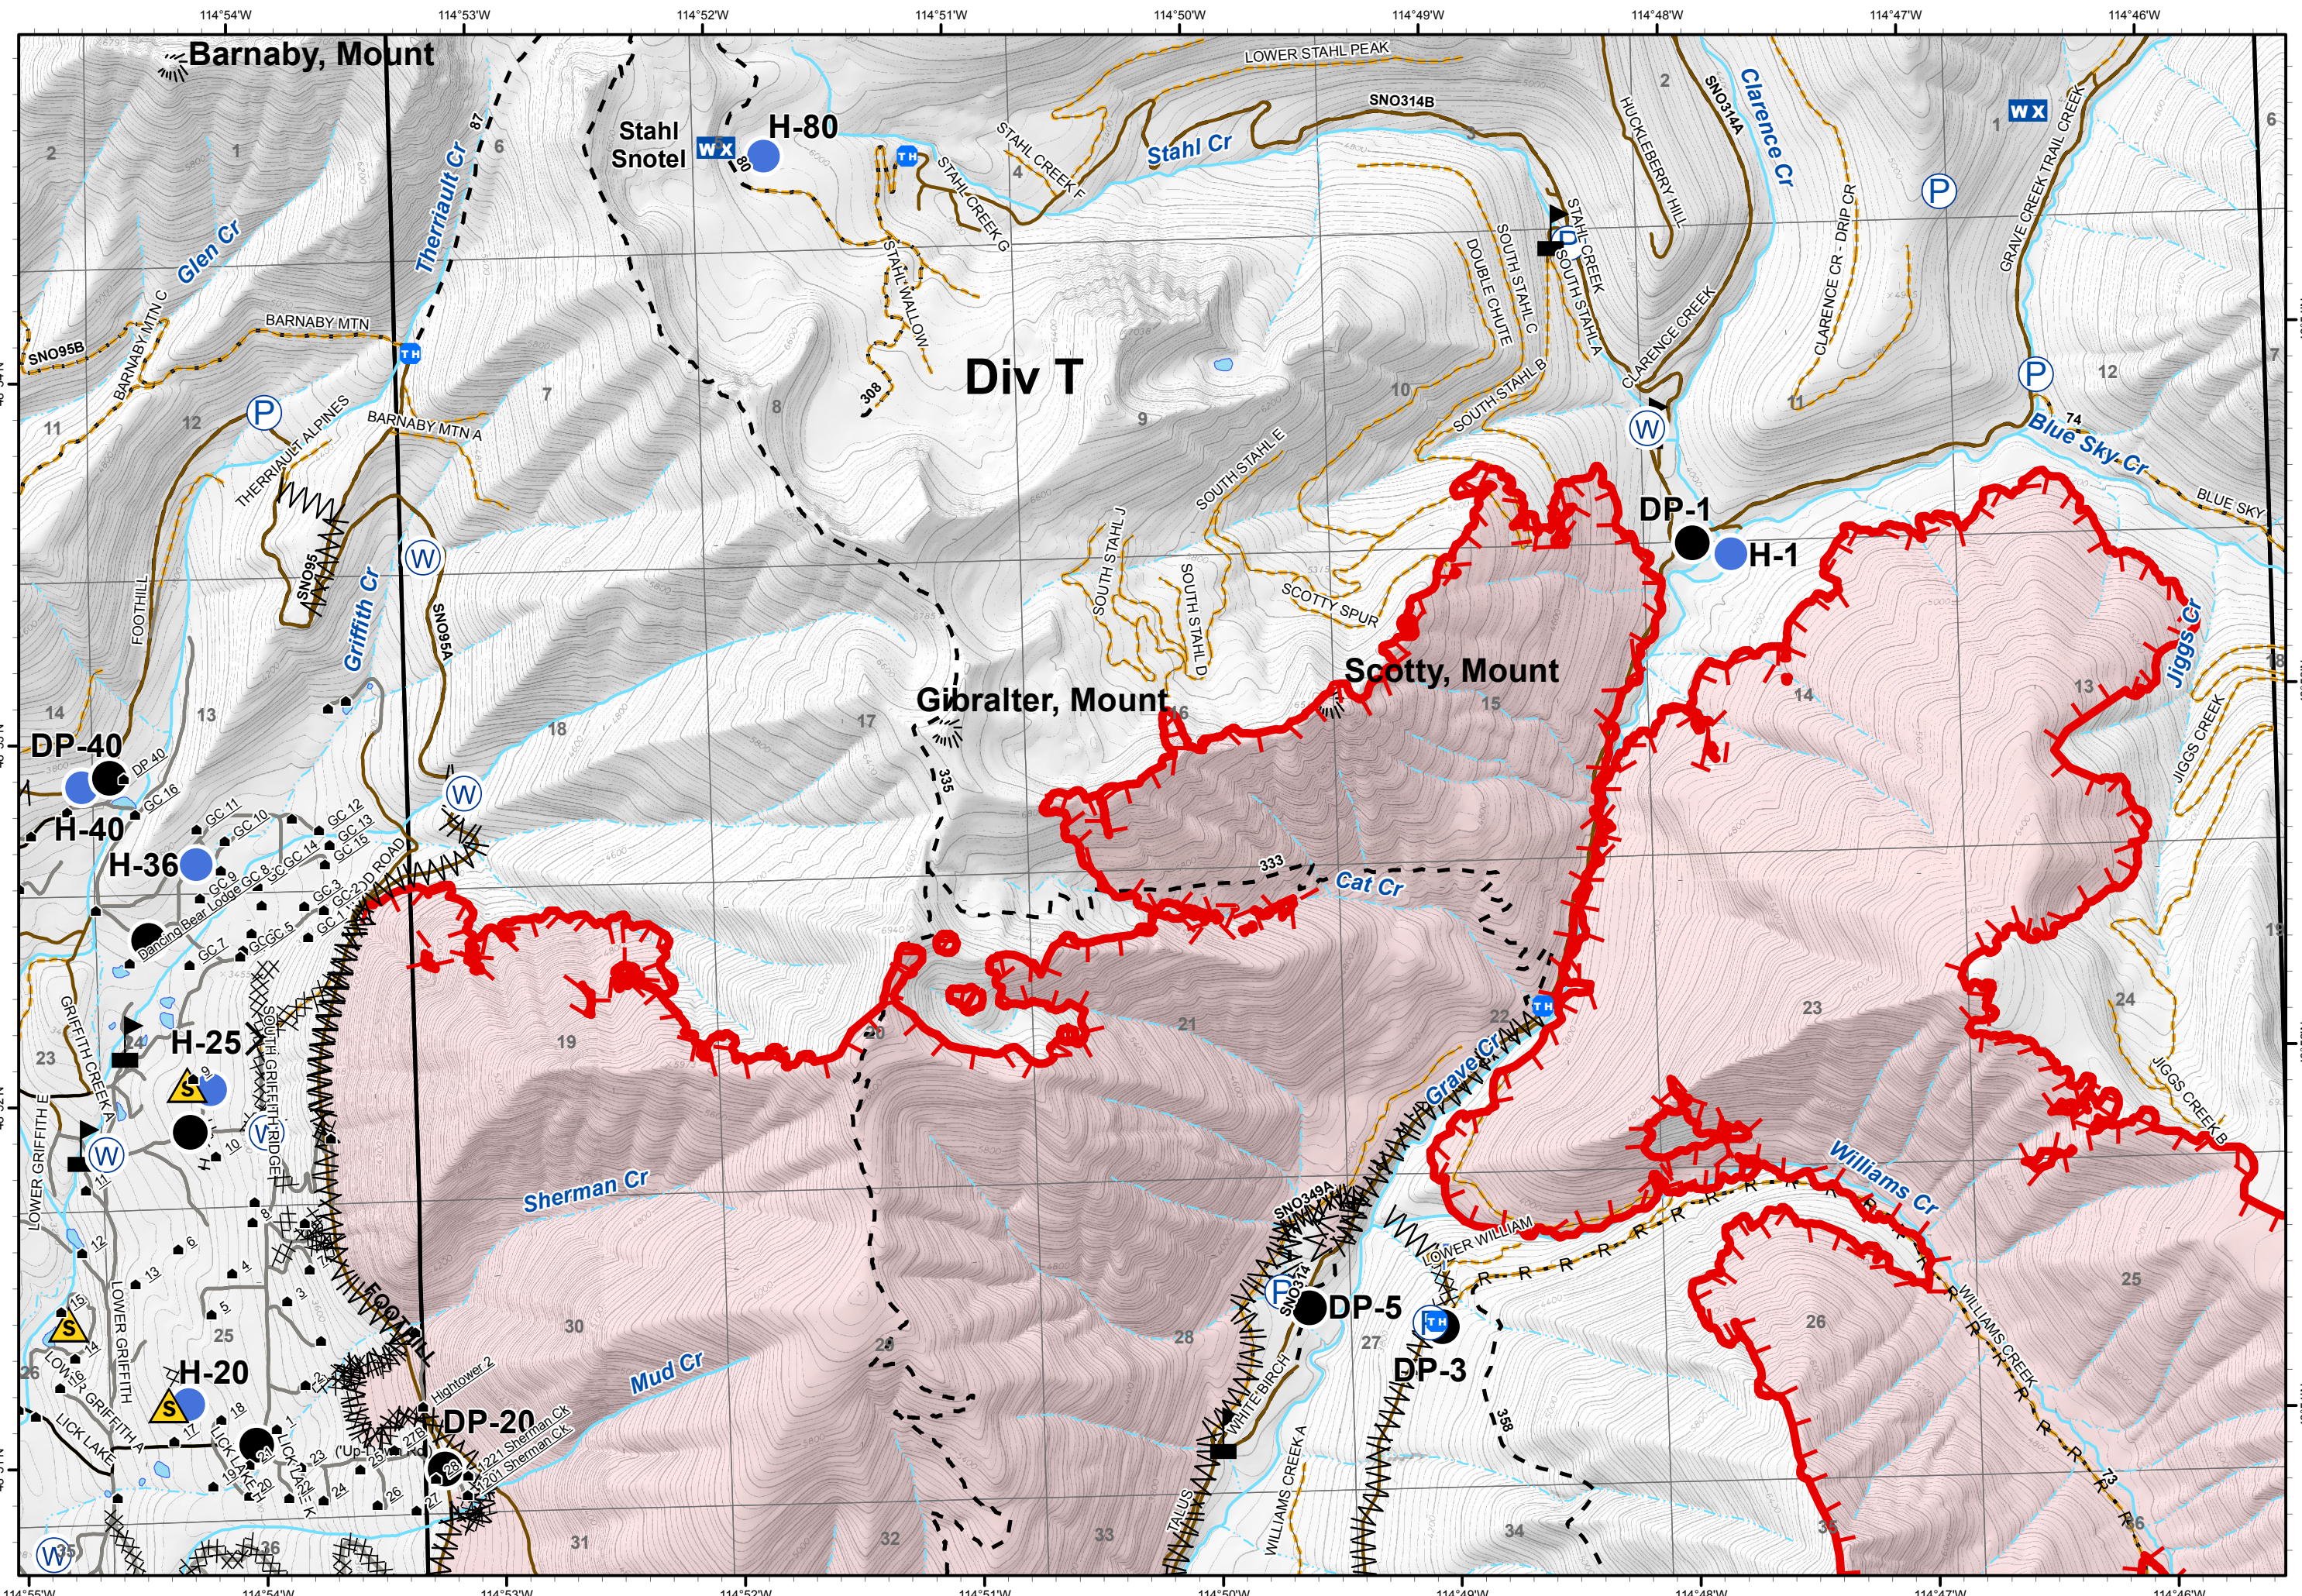

IAP

Gibraltar Ridge
MT-KNF-161

09/23/2017 -
09/26/2017
Page 1 of 4
12,938 acres

- Trailheads
- Structures
- Closure
- Drop Point
- Helispot
- Lookout
- Mobile Weather Unit
- Pump
- Photo Point
- Safety Zone
- Water Source
- Value at Risk
- Uncontrolled Fire Edge
- Completed Dozer Line
- Completed Hand Line
- Road as Completed Line
- Line Break Completed
- Unknown
- Roads
 - County
 - Local, Private
 - State Lands
- Forest Roads
 - Open
 - Gated
 - Barriered/Impossible
- Trails
- Peaks
- Major Stream
- Intermittent Stream
- Fire Polygon

**VanBroeke's
Type 3 Team**

0 1,000 2,000 Feet

IAP

Gibraltar Ridge
MT-KNF-161
09/23/2017 -
09/26/2017
Page 2 of 4
12,938 acres

- Drop Point
- Helispot
- Lookout
- P Pump
- ◆ Photo Point
- W Water Source

Value at Risk

Uncontrolled Fire Edge

Completed Dozer Line

R - Road as Completed Line

Line Break Completed

Unknown

Structures

Trailheads

Roads

Local, Private

Forest Roads

Open

Gated

Barriered/Impassible

Trails

Peaks

Major Stream