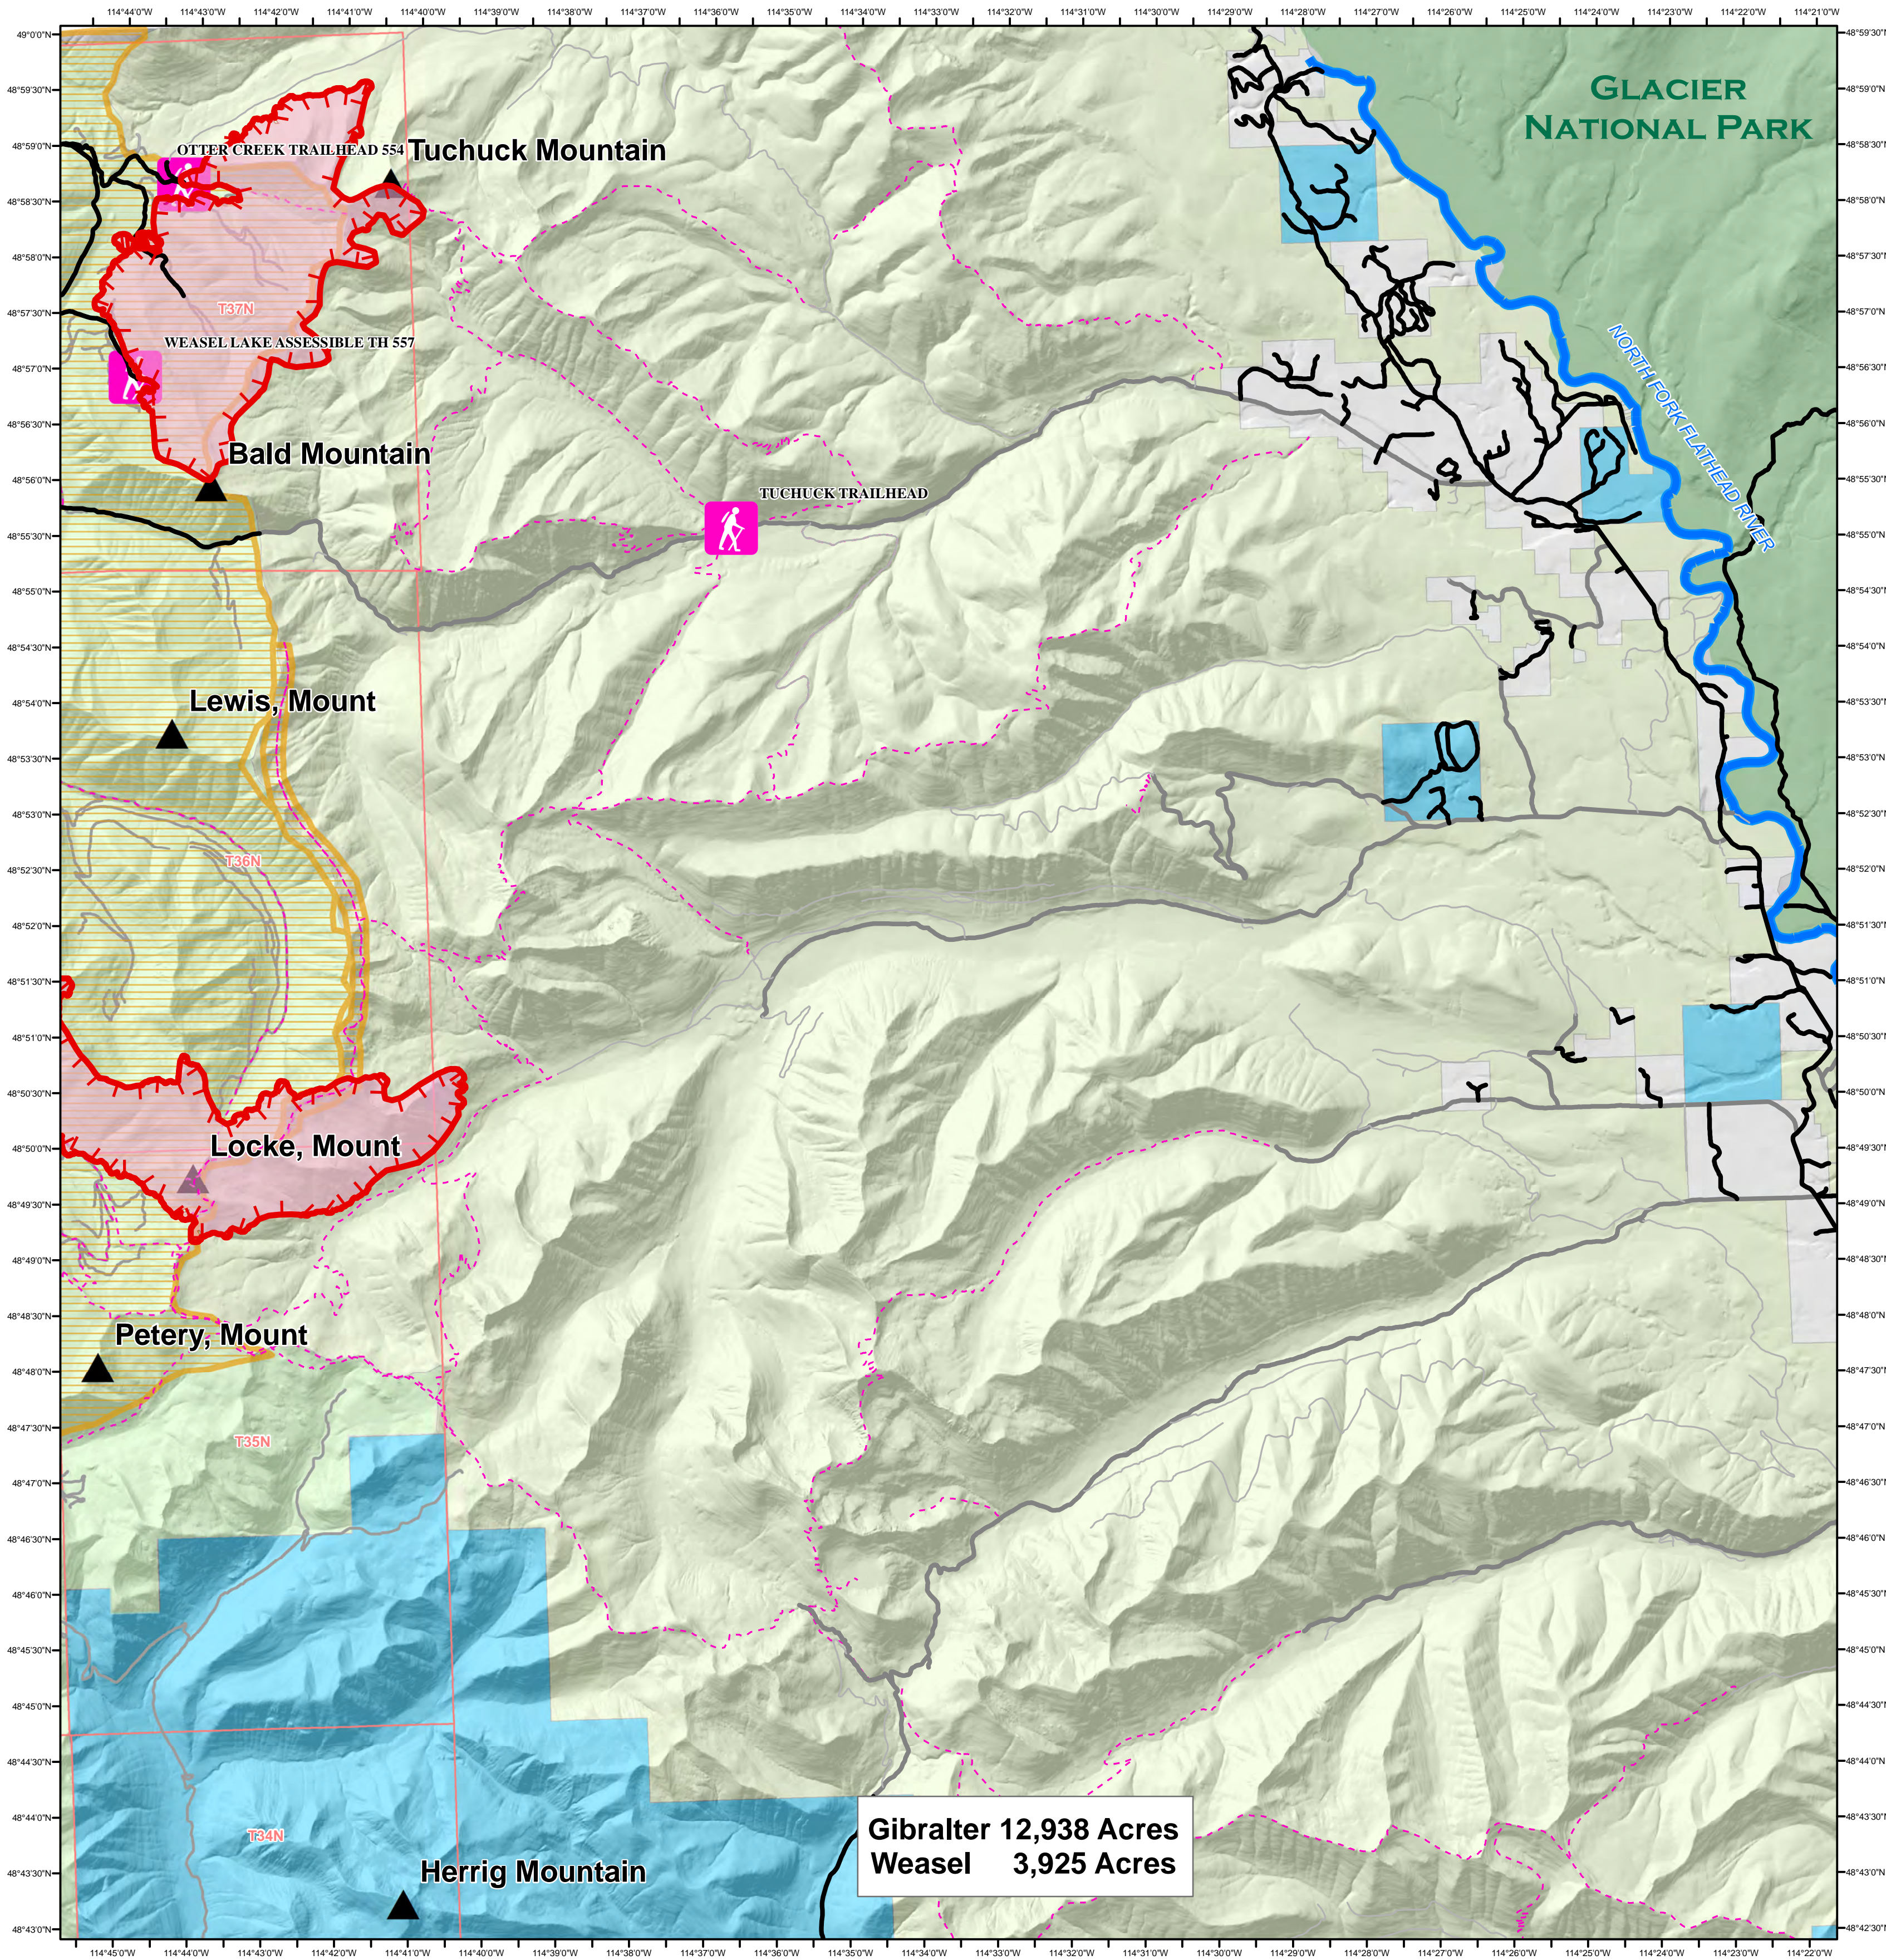

## Gibraltar Ridge & Weasel Fires

### MT-KNF-000161 & MT-KNF-000236

# VanBroeke's Type 3 Team

FOREST SERVICE	Glacier_NP	Mtn Top	Primary Roads	Uncontrolled Fire Edge
PRIVATE	Gibraltar Ridge Fire Closure Area	Trailhead	Other Road	Wildfire Daily Fire Perimeter
STATE		Trails		
		North Fork Flathead River		

Miles