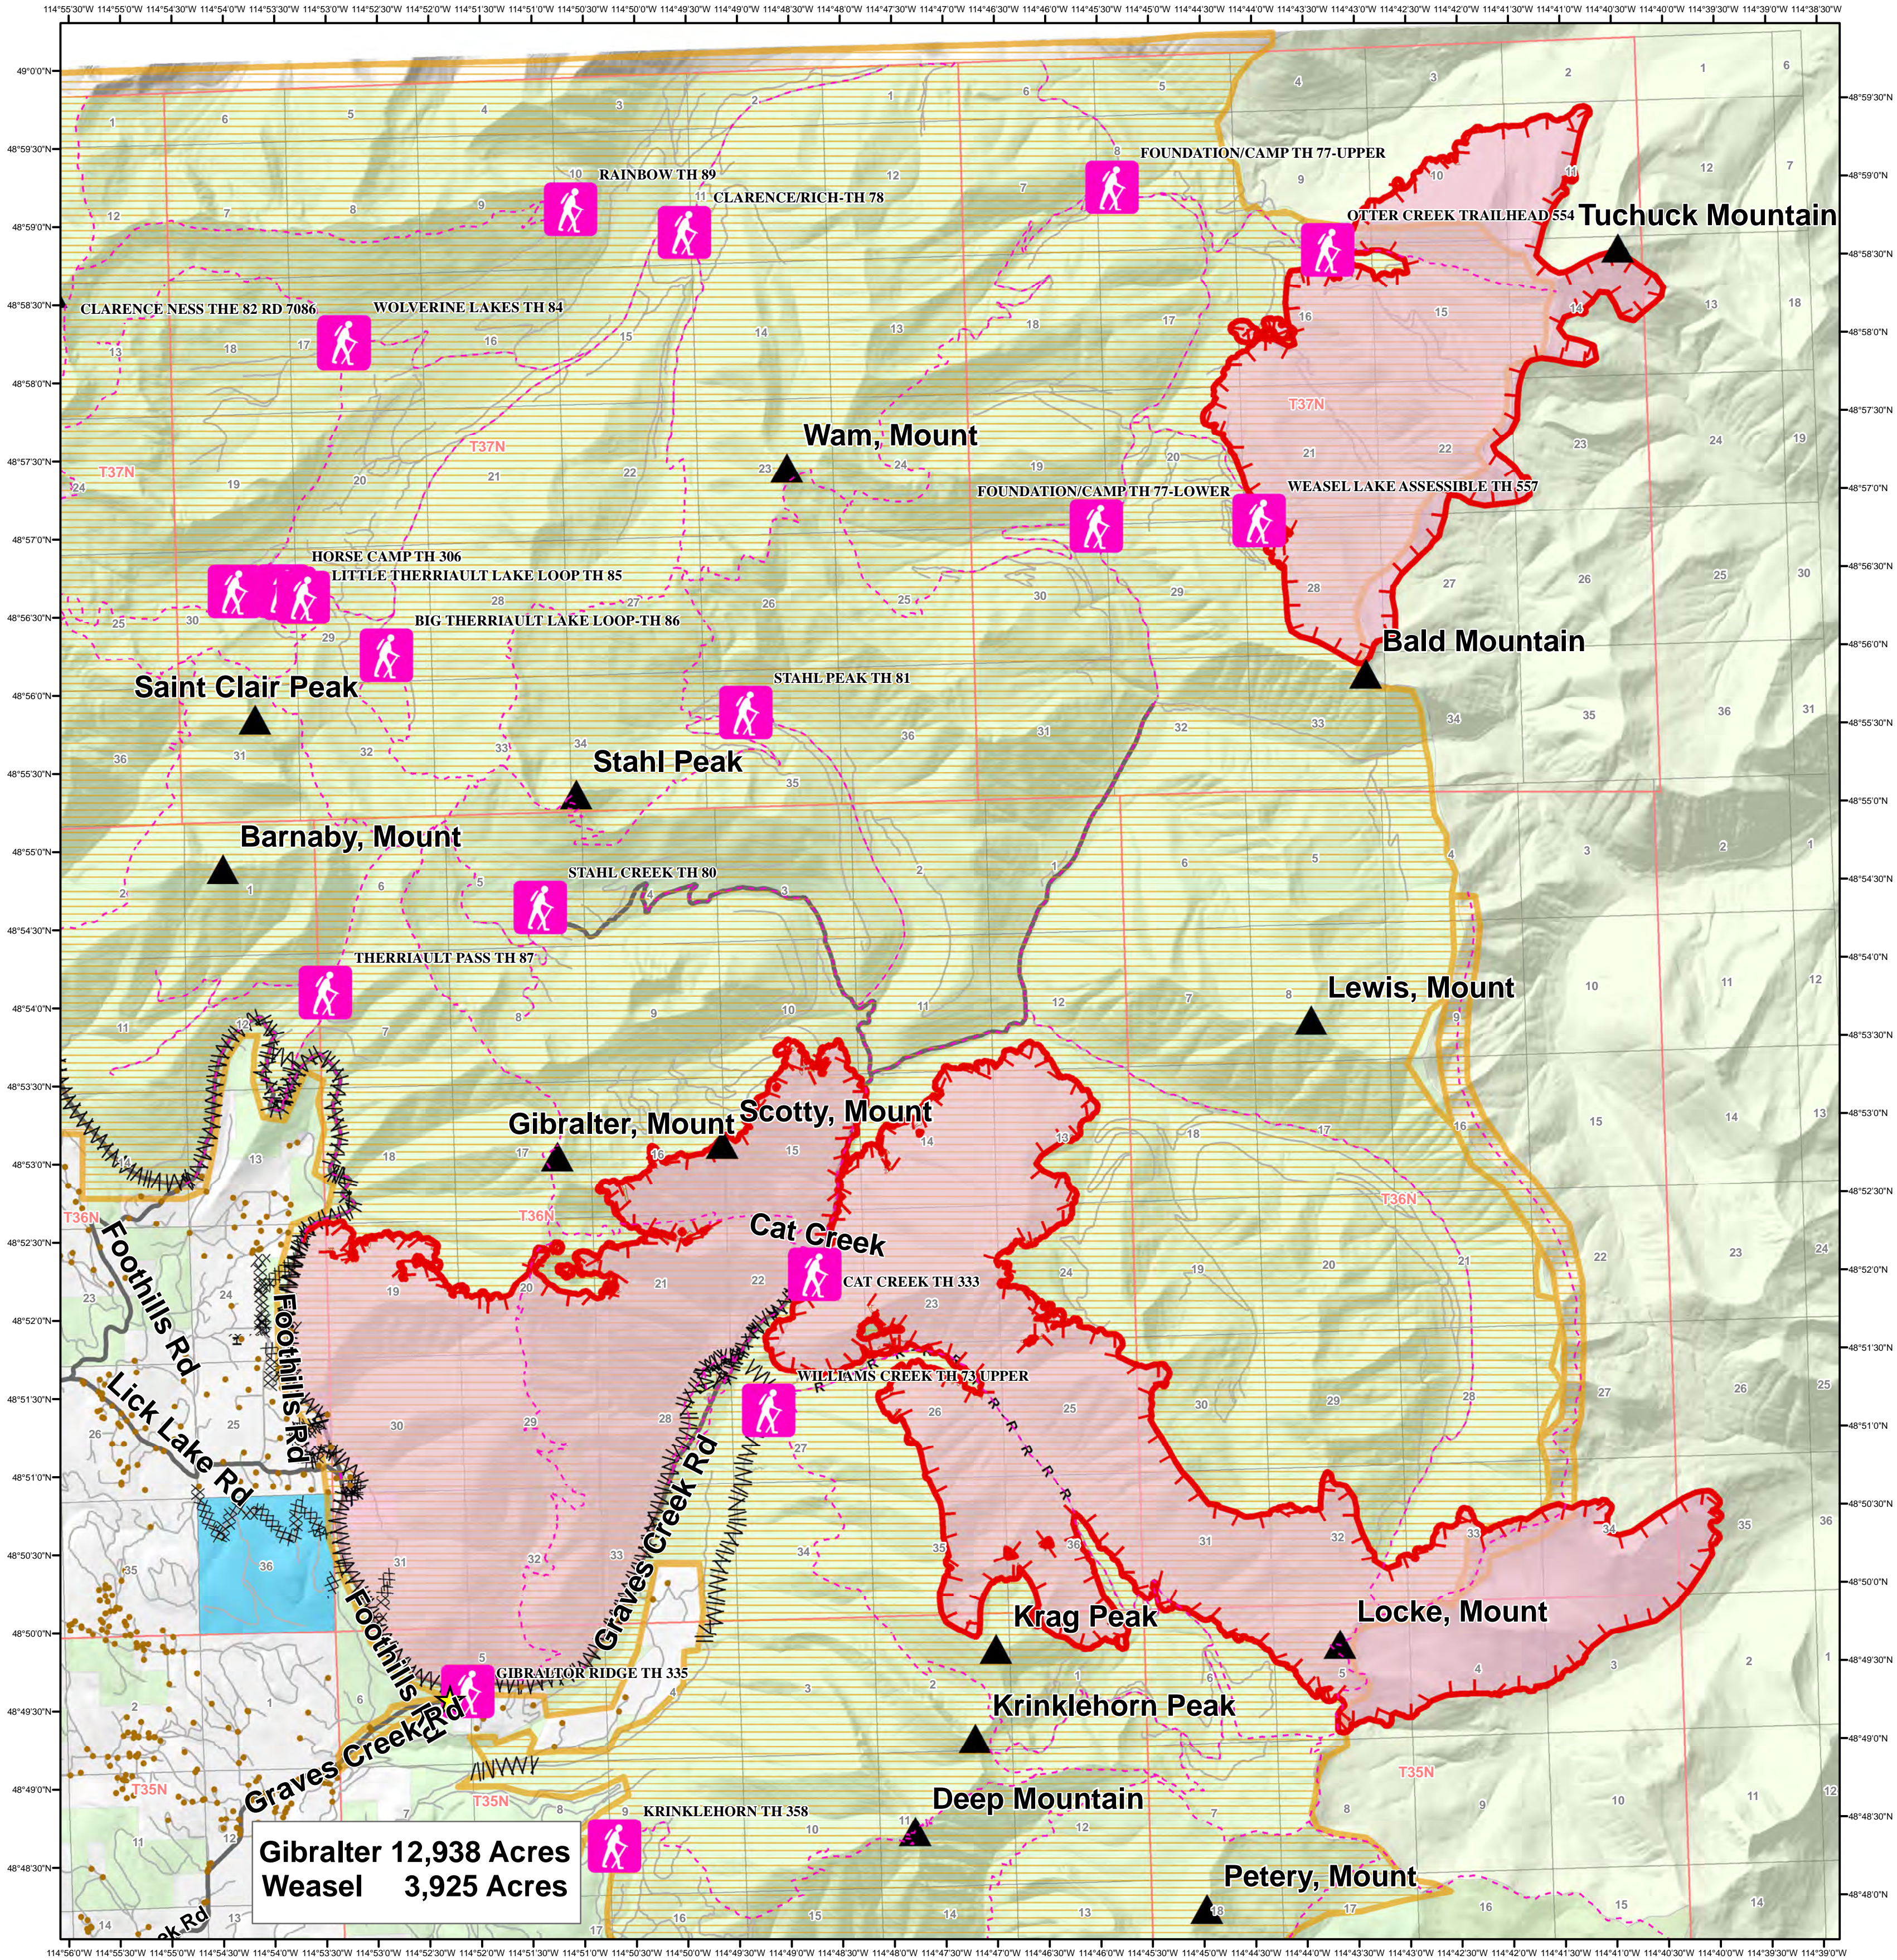

Information

Gibraltar Ridge & Weasel Fires

MT-KNF-000161 & MT-KNF-000236

VanBroeke's
Type 3 Team

Forest Service	Checkpoints	Trailhead	Uncontrolled Fire Edge	Road as Completed Line
MT State	Structure	Trails	Completed Dozer Line	Line Break Completed
Private	Mtn Top	Primary Travel Route	Completed Hand Line	Unknown
Gibraltar Ridge Fire Closure Area	Other Road		Wildfire Daily Fire Perimeter	

Miles
0 0.5 1 2