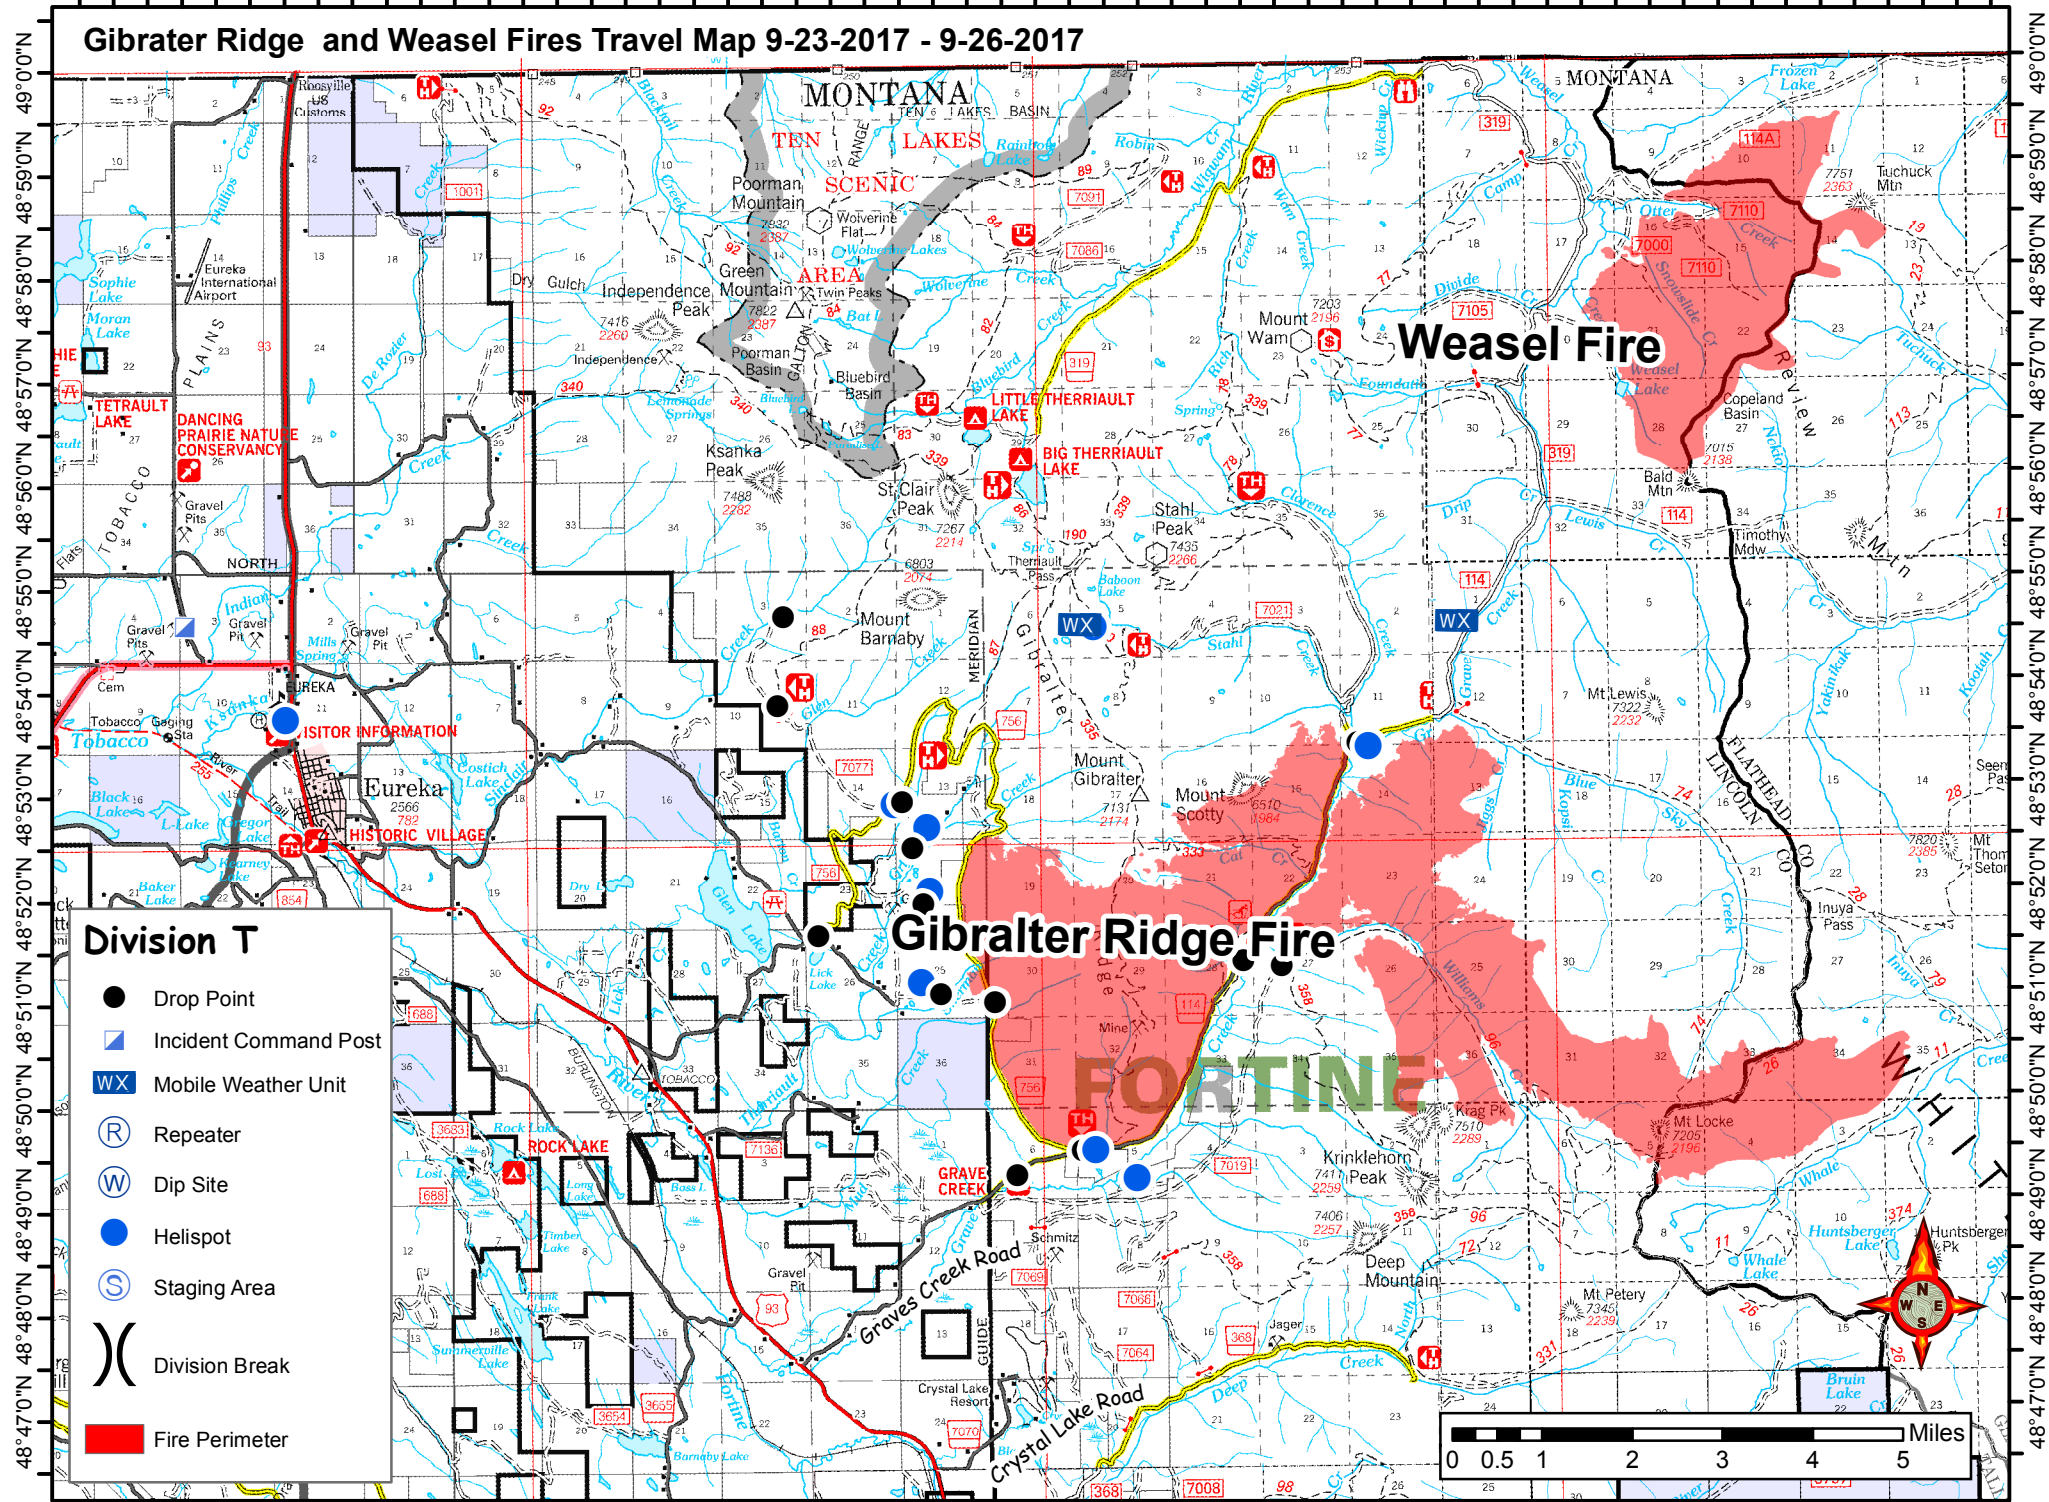

Gibraltar Ridge and Weasel Fires Travel Map 9-23-2017 - 9-26-2017

Division T

- Drop Point
- ▣ Incident Command Post
- WX Mobile Weather Unit
- Ⓡ Repeater
- Ⓜ Dip Site
- Helispot
- Ⓢ Staging Area
- ⎓ Division Break
- Fire Perimeter