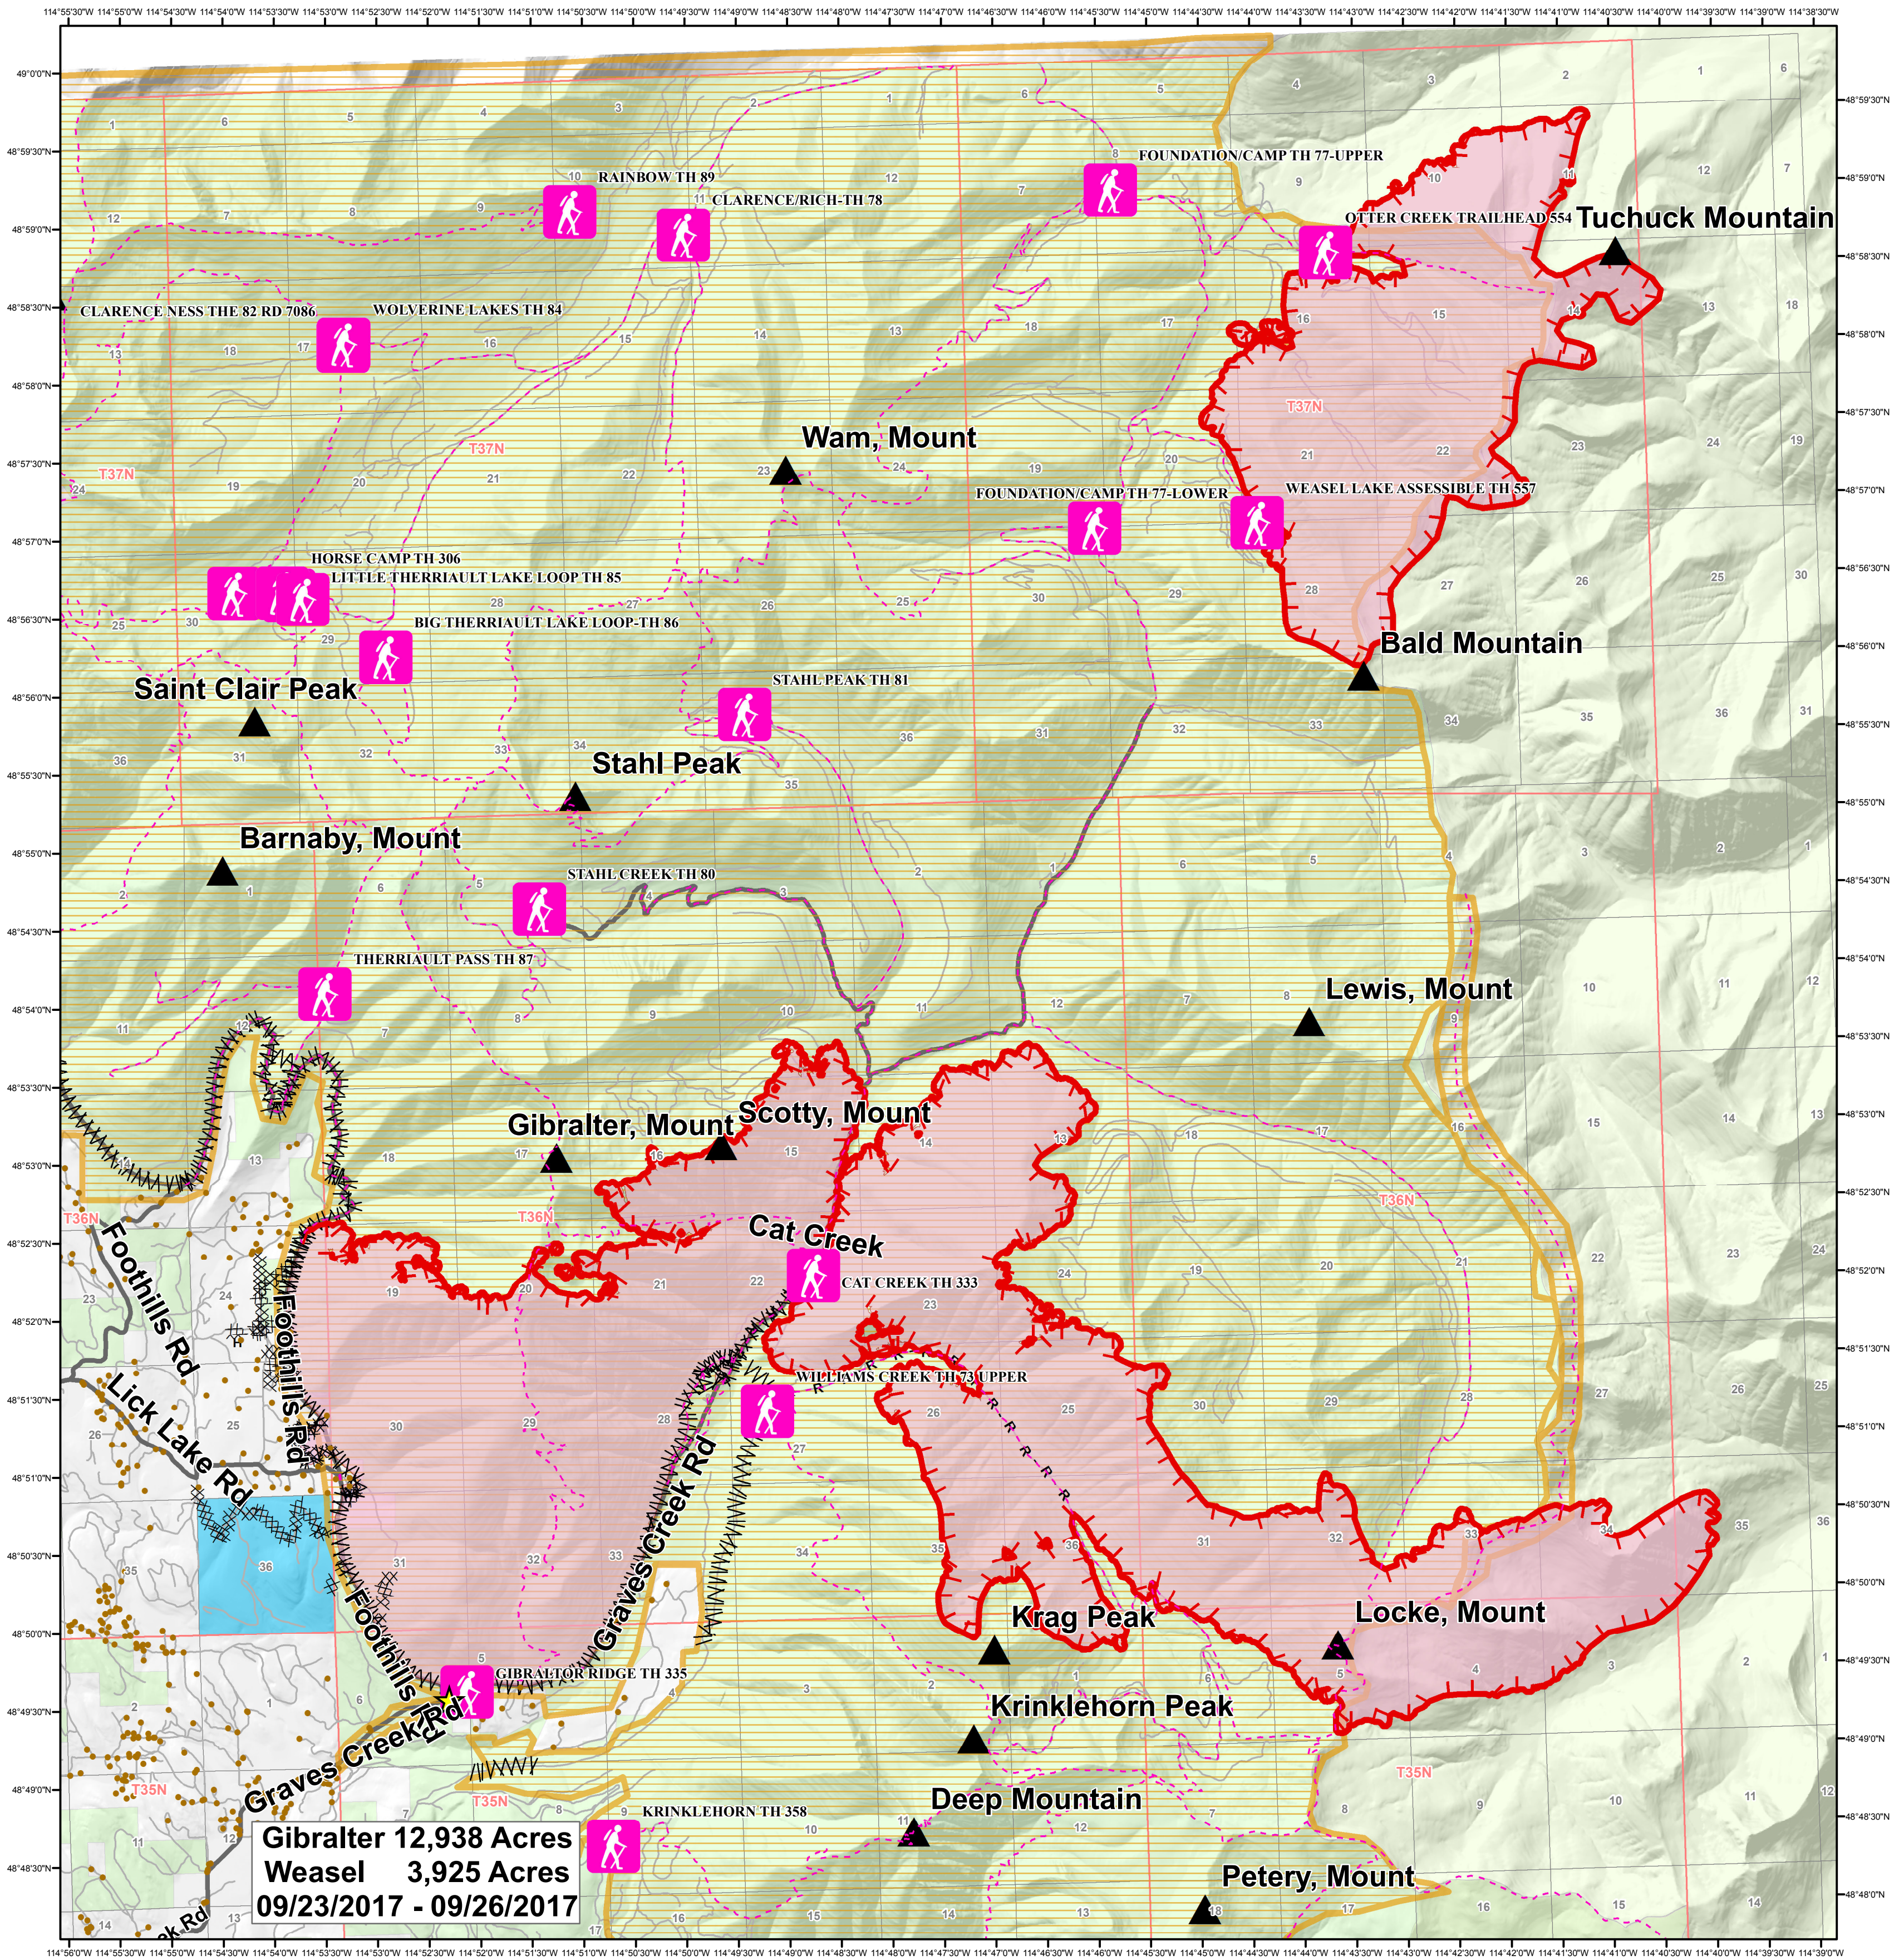

Information

Gibraltar Ridge & Weasel Fires

MT-KNF-000161 & MT-KNF-000236

VanBroeke's
Type 3 Team

Forest Service	Checkpoints	Trailhead	Uncontrolled Fire Edge	Road as Completed Line
MT State	Structure	Trails	Completed Dozer Line	Line Break Completed
Private	Mtn Top	Primary Travel Route	Completed Hand Line	Unknown
Gibraltar Ridge Fire Closure Area	Other Road		Wildfire Daily Fire Perimeter	