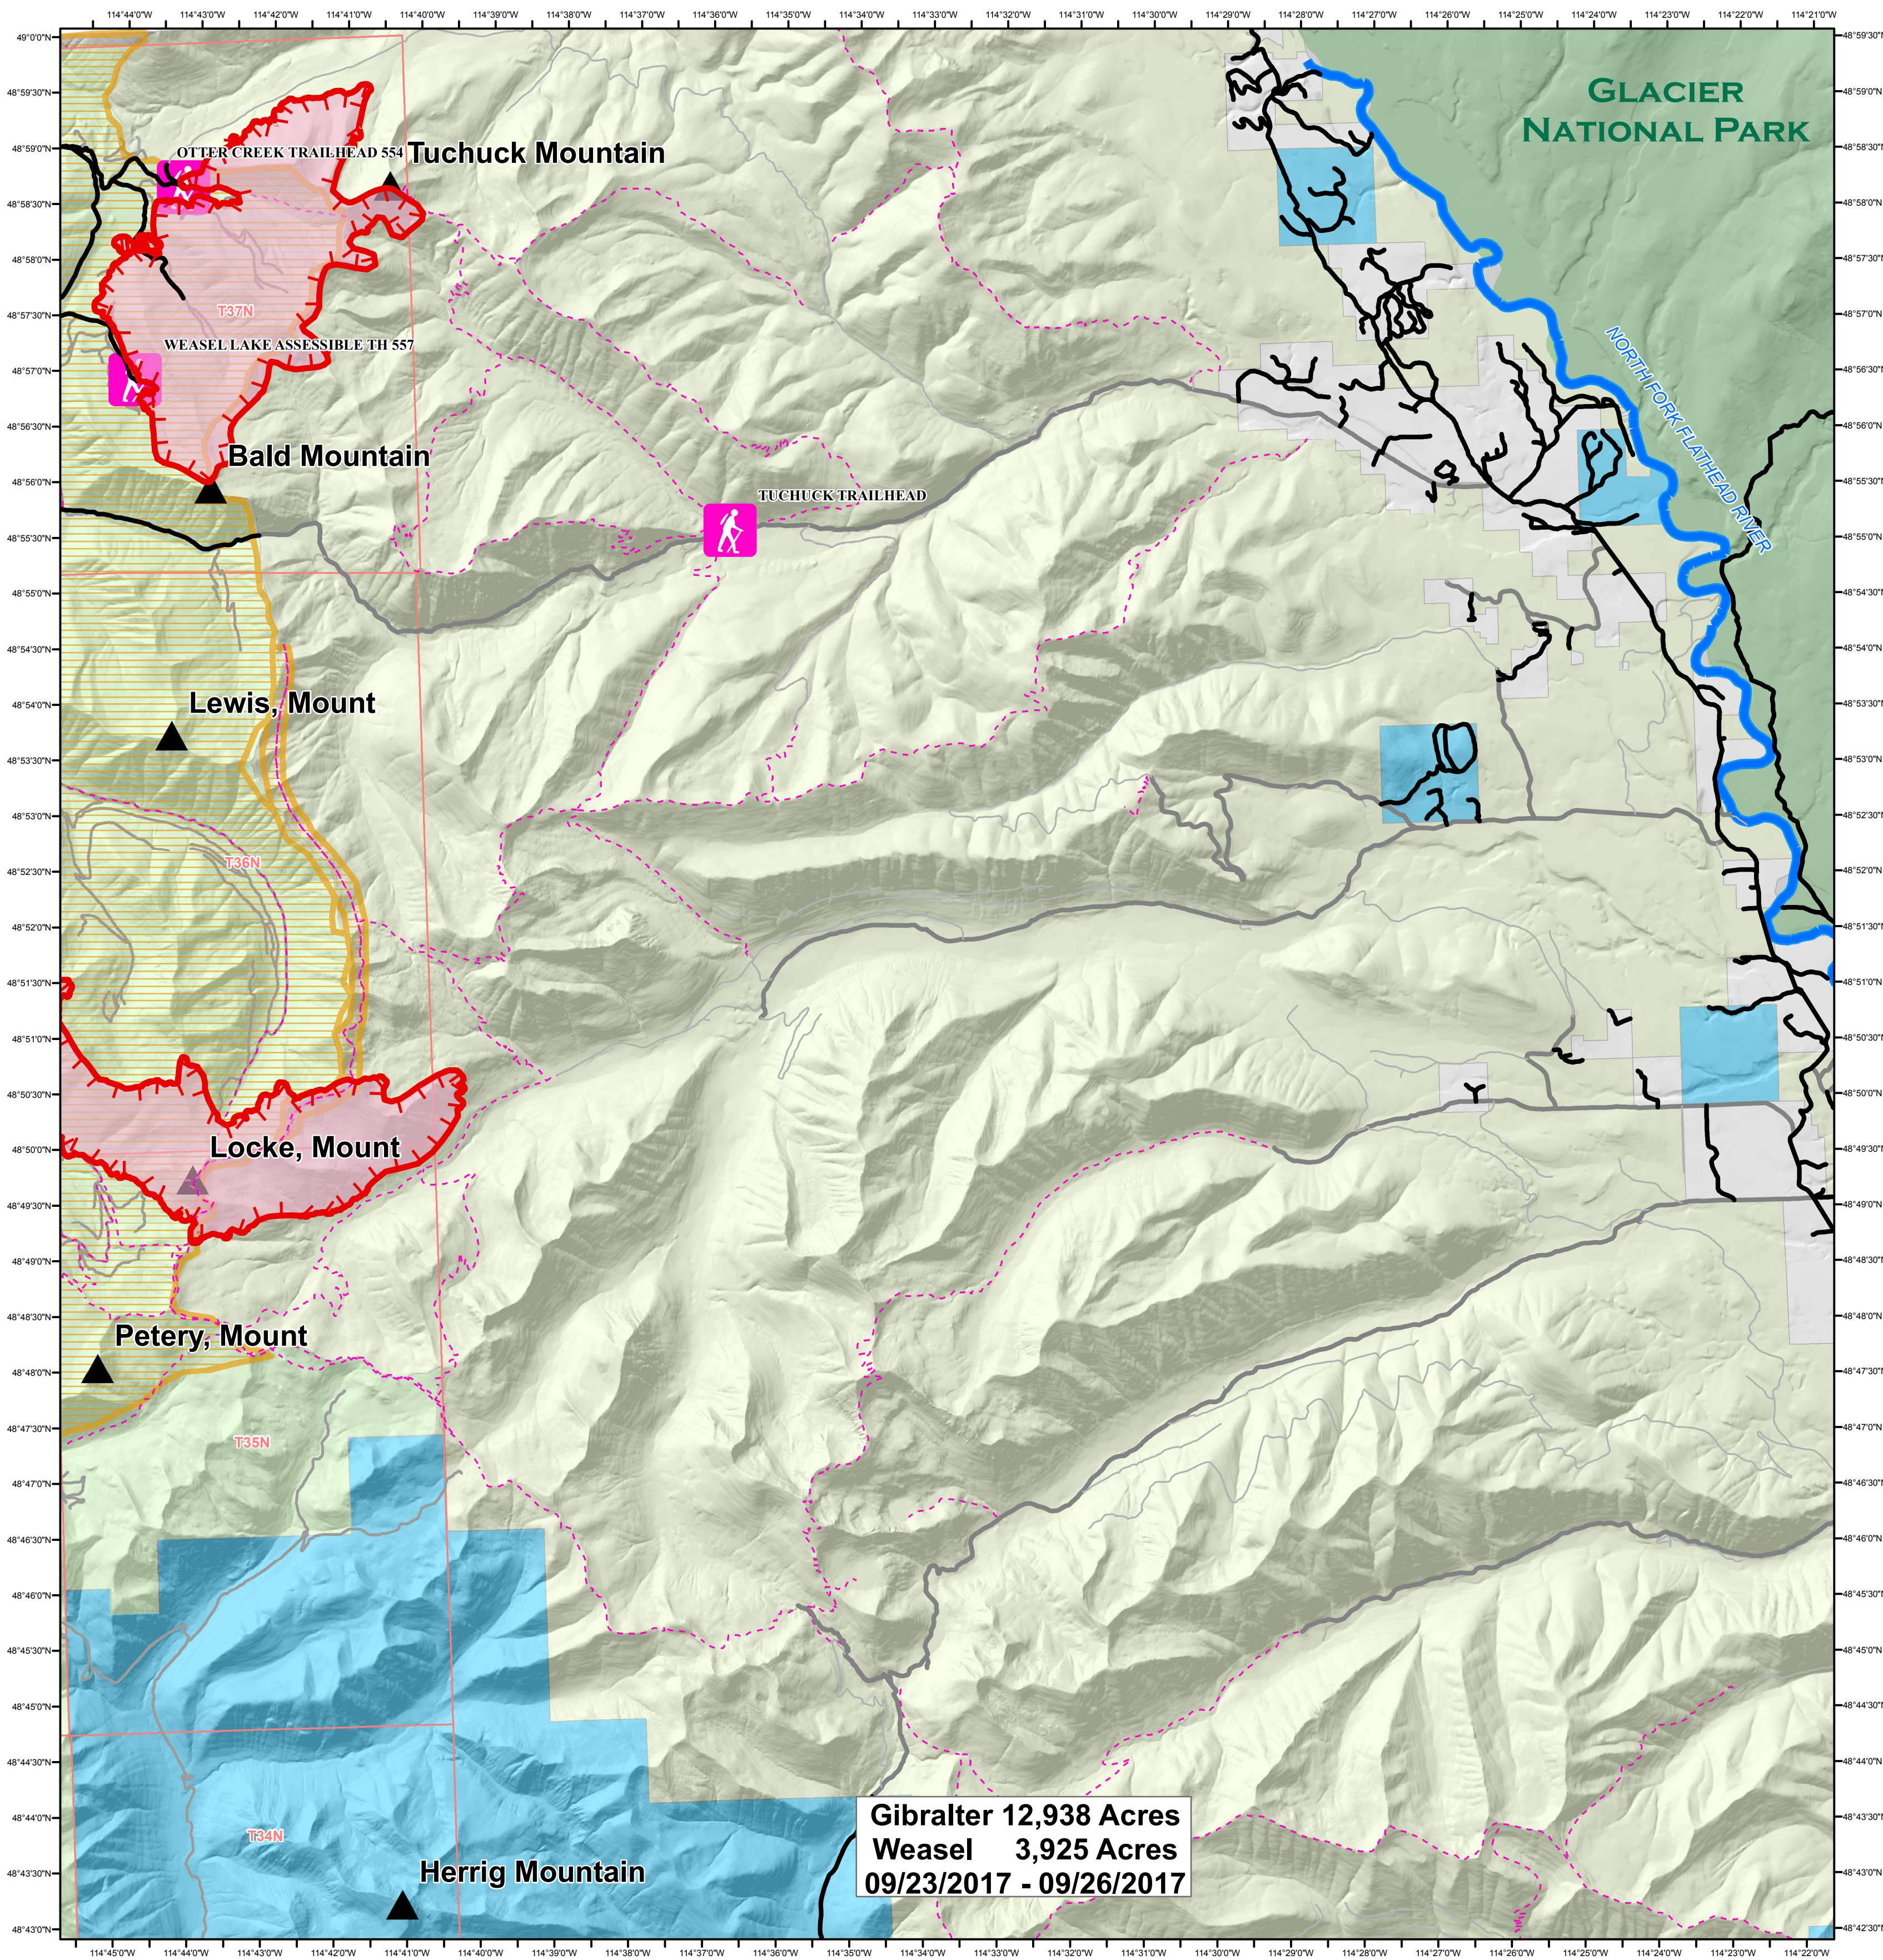

## Gibraltar Ridge & Weasel Fires

### MT-KNF-000161 & MT-KNF-000236

# VanBroeke's Type 3 Team

FOREST SERVICE	Glacier_NP	Mtn Top	Primary Roads	Uncontrolled Fire Edge
PRIVATE	Gibraltar Ridge Fire Closure Area	Trailhead	Other Road	Wildfire Daily Fire Perimeter
STATE		Trails		
		North Fork Flathead River		

Miles