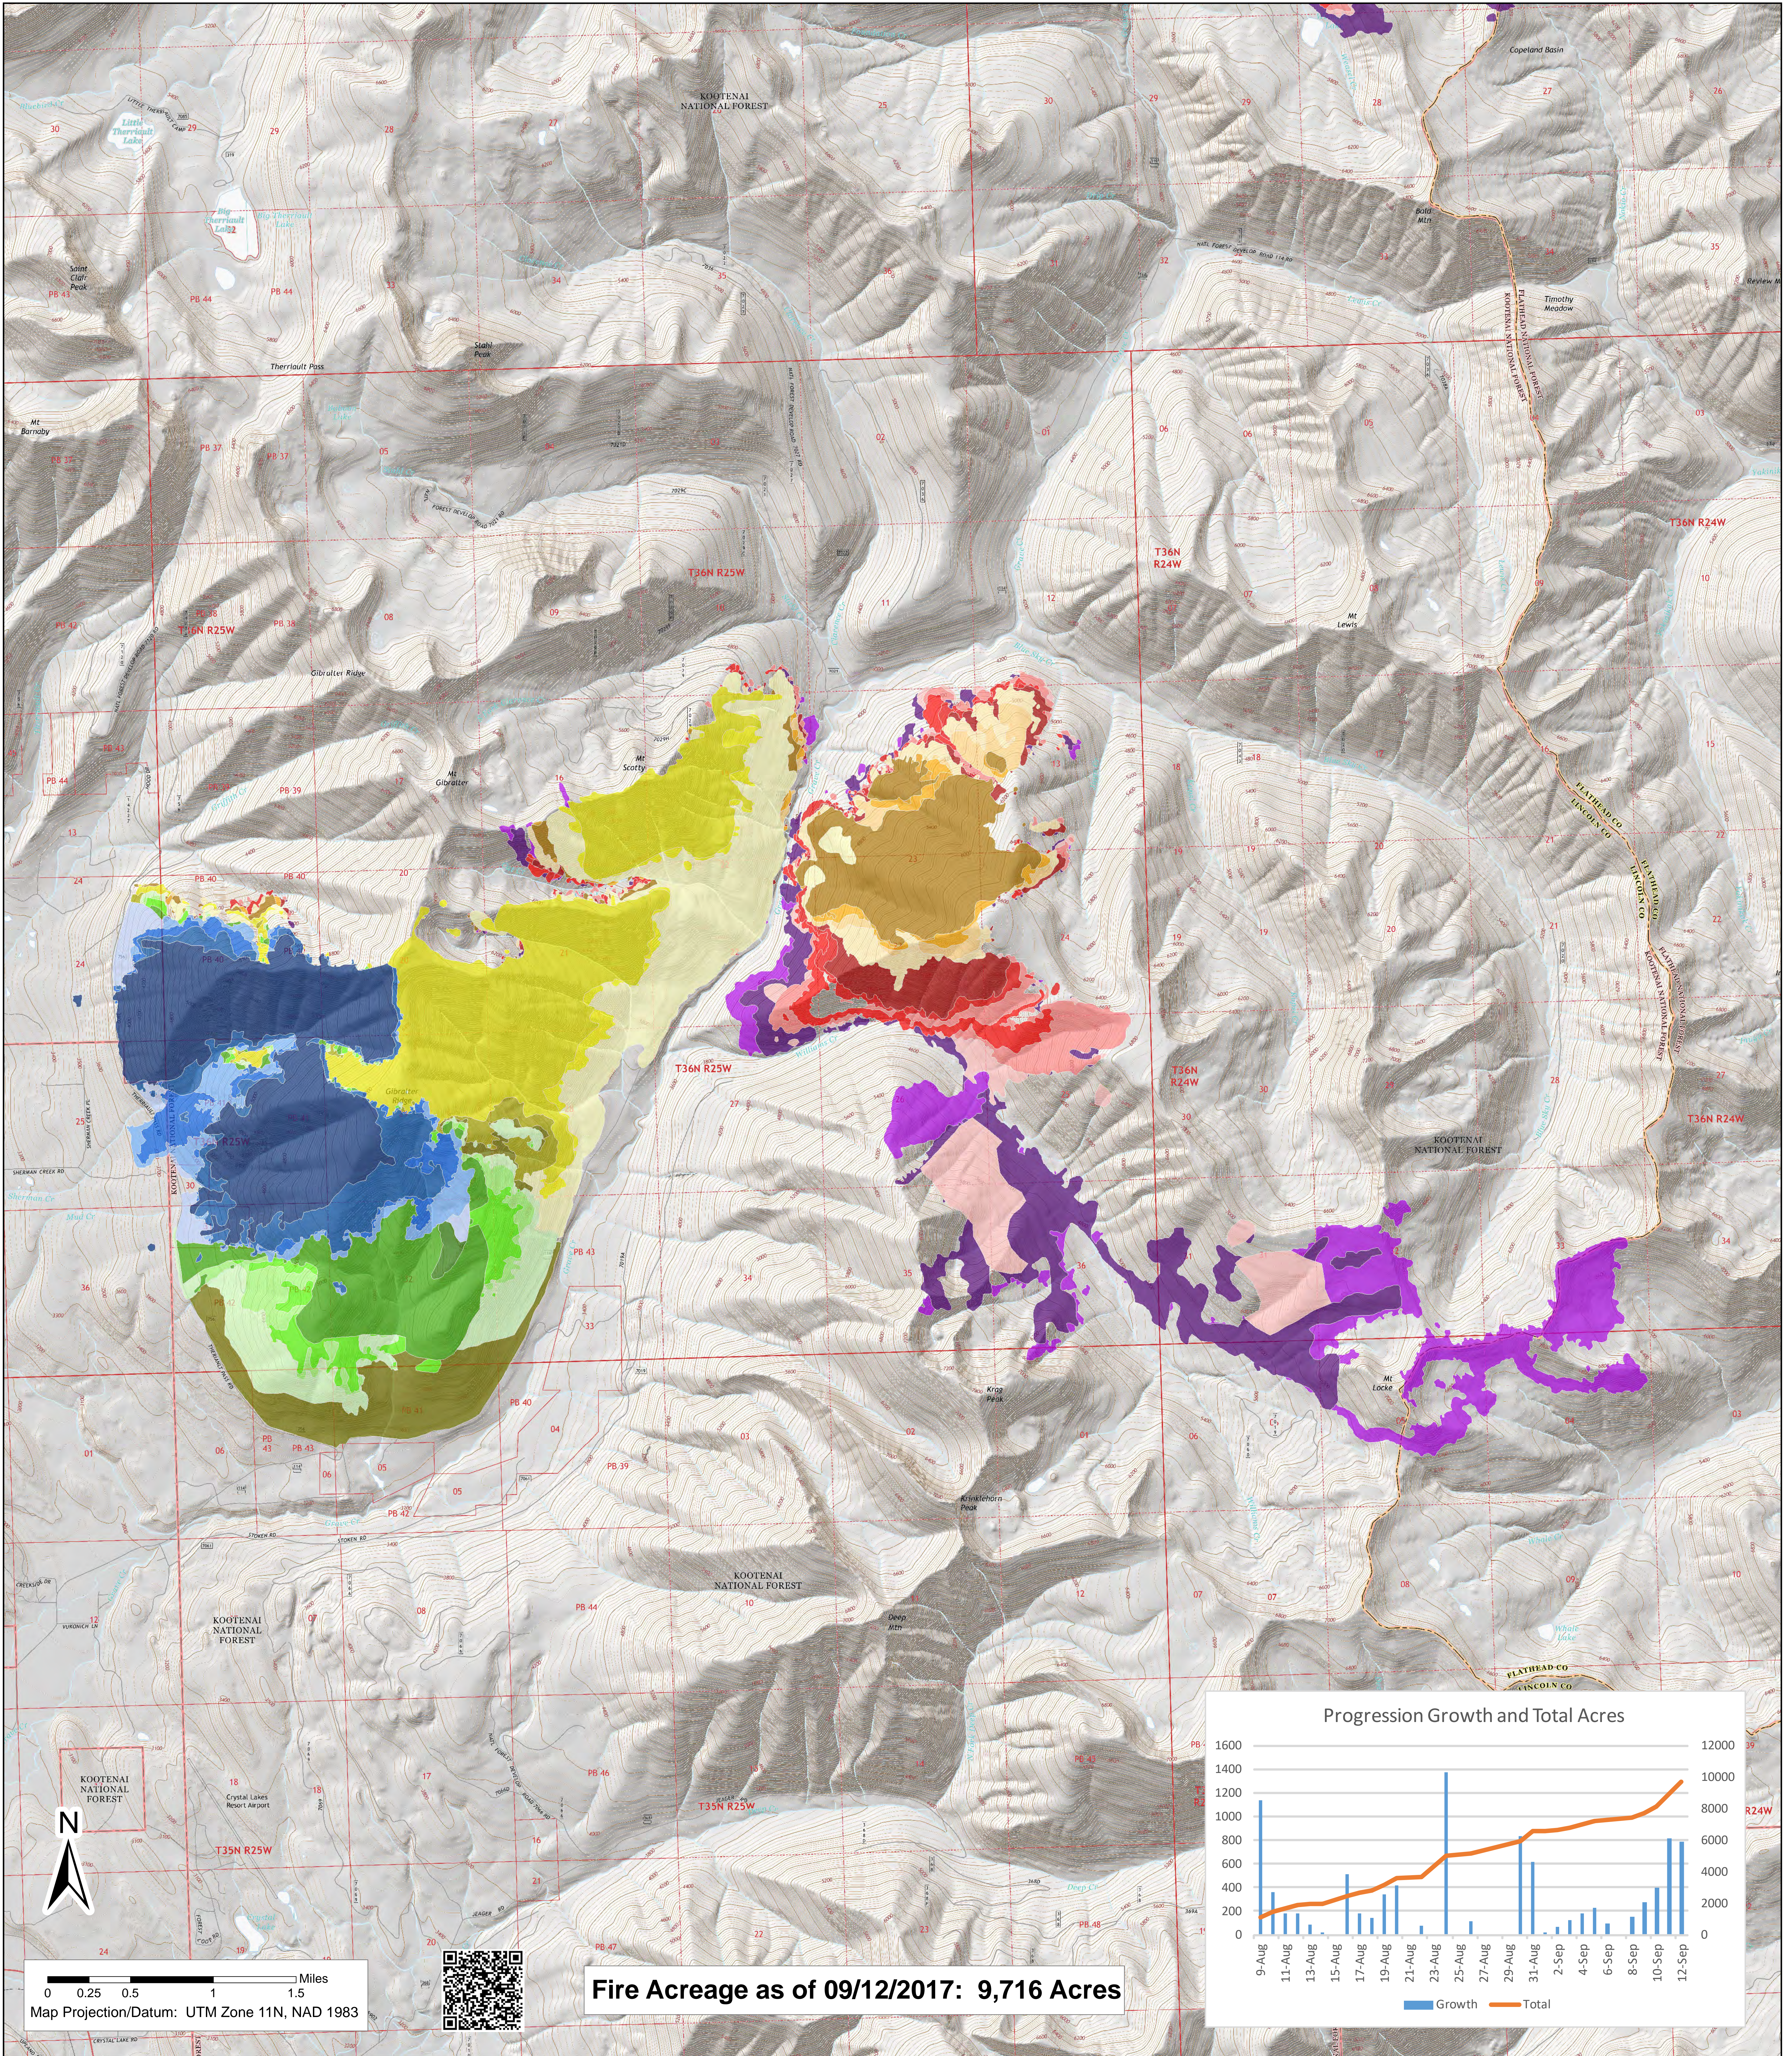

Fire Progression Gibraltar Ridge Fire MT-KNF-000161

Daily Fire Growth

20170912: 784 ac	20170910: 395 ac	20170904: 184 ac	20170830: 835 ac	20170819: 340 ac	20170813: 89 ac
20170911: 813 ac	20170909: 277 ac	20170903: 128 ac	20170826: 118 ac	20170818: 140 ac	20170812: 181 ac
20170908: 156 ac	20170902: 69 ac	20170901: 20 ac	20170824: 1,369 ac	20170817: 179 ac	20170811: 181 ac
20170906: 96 ac	20170901: 20 ac	20170822: 80 ac	20170816: 510 ac	20170810: 360 ac	20170809: 1,134 ac
20170905: 226 ac	20170831: 620 ac	20170820: 421 ac	20170814: 22 ac		