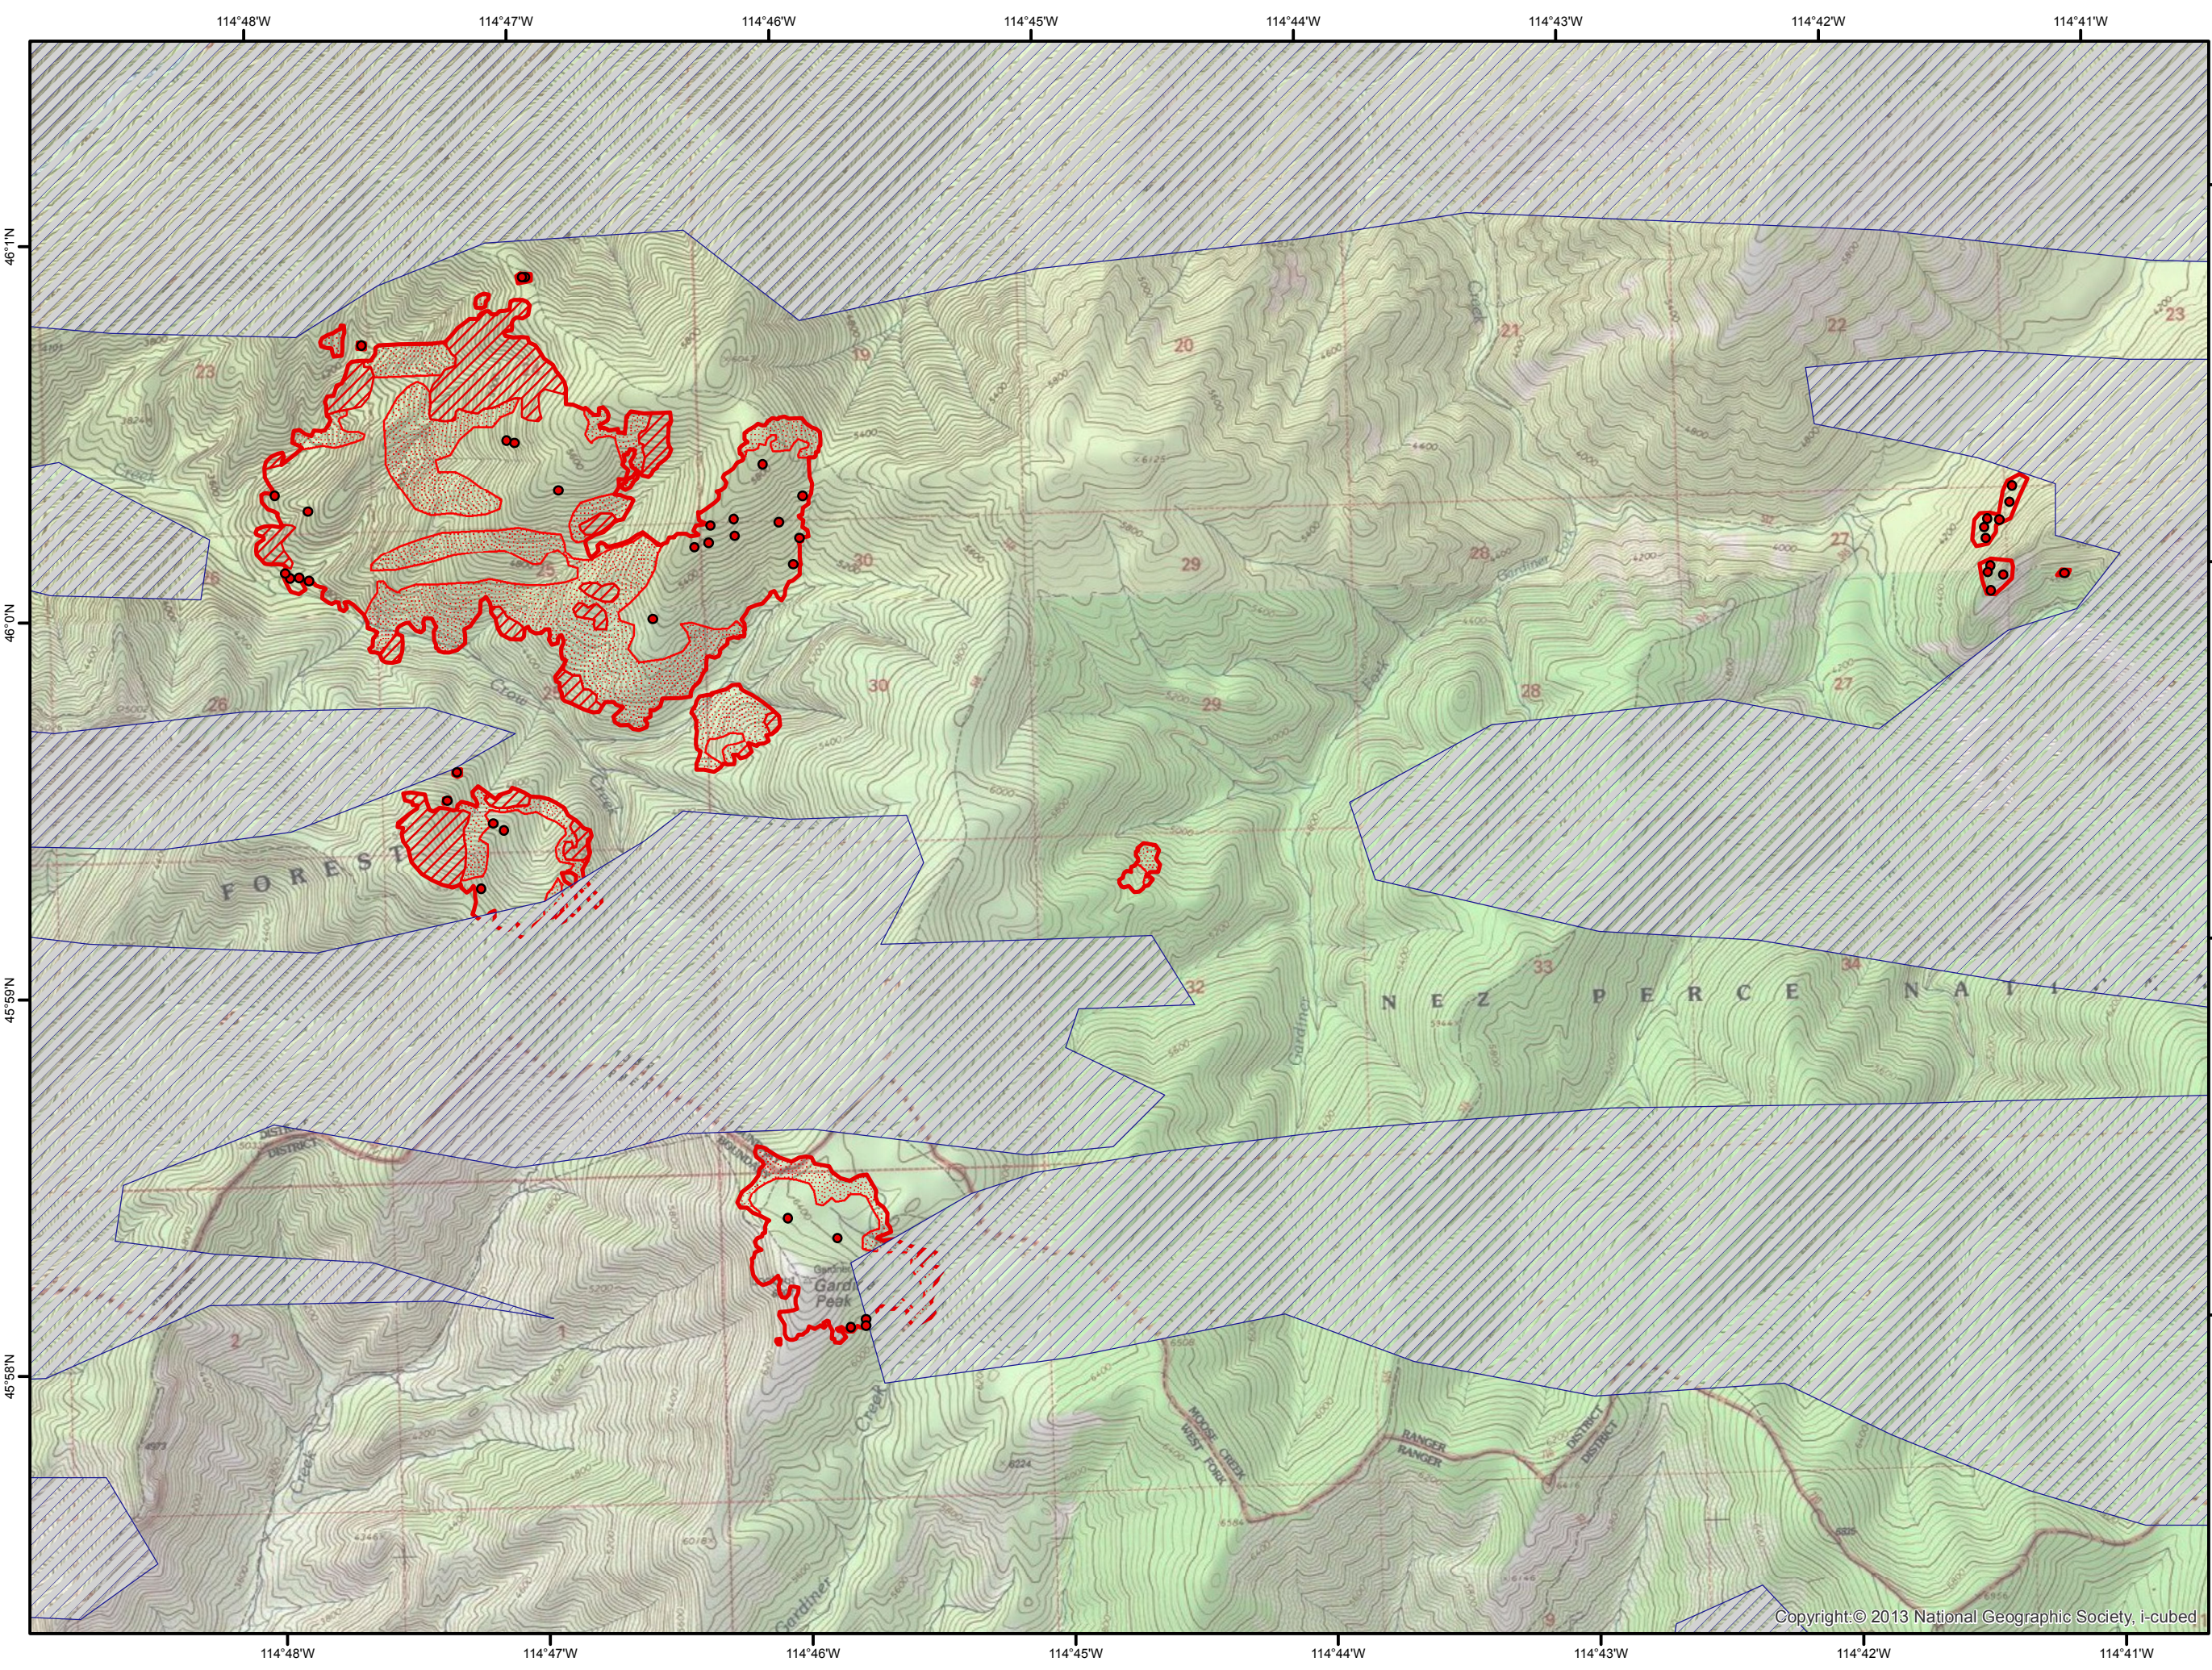

Green Ridge CPX
North
ID-BOF-017243
Infrared Heat Sources
1:30,000

Legend

-  CloudCover
 -  Heat Perimeter
 -  Intense Heat Areas
 -  Scattered Heat Areas
 -  Isolated Heat Sources
- NAD 1983 UTM Zone 11N

IR Interpreter: Brian Monroe
IR interpreted acres: 4,789 (Cx)
Date: 09/09/2017
Scan Date/Time: 09/08/17 2100 hrs