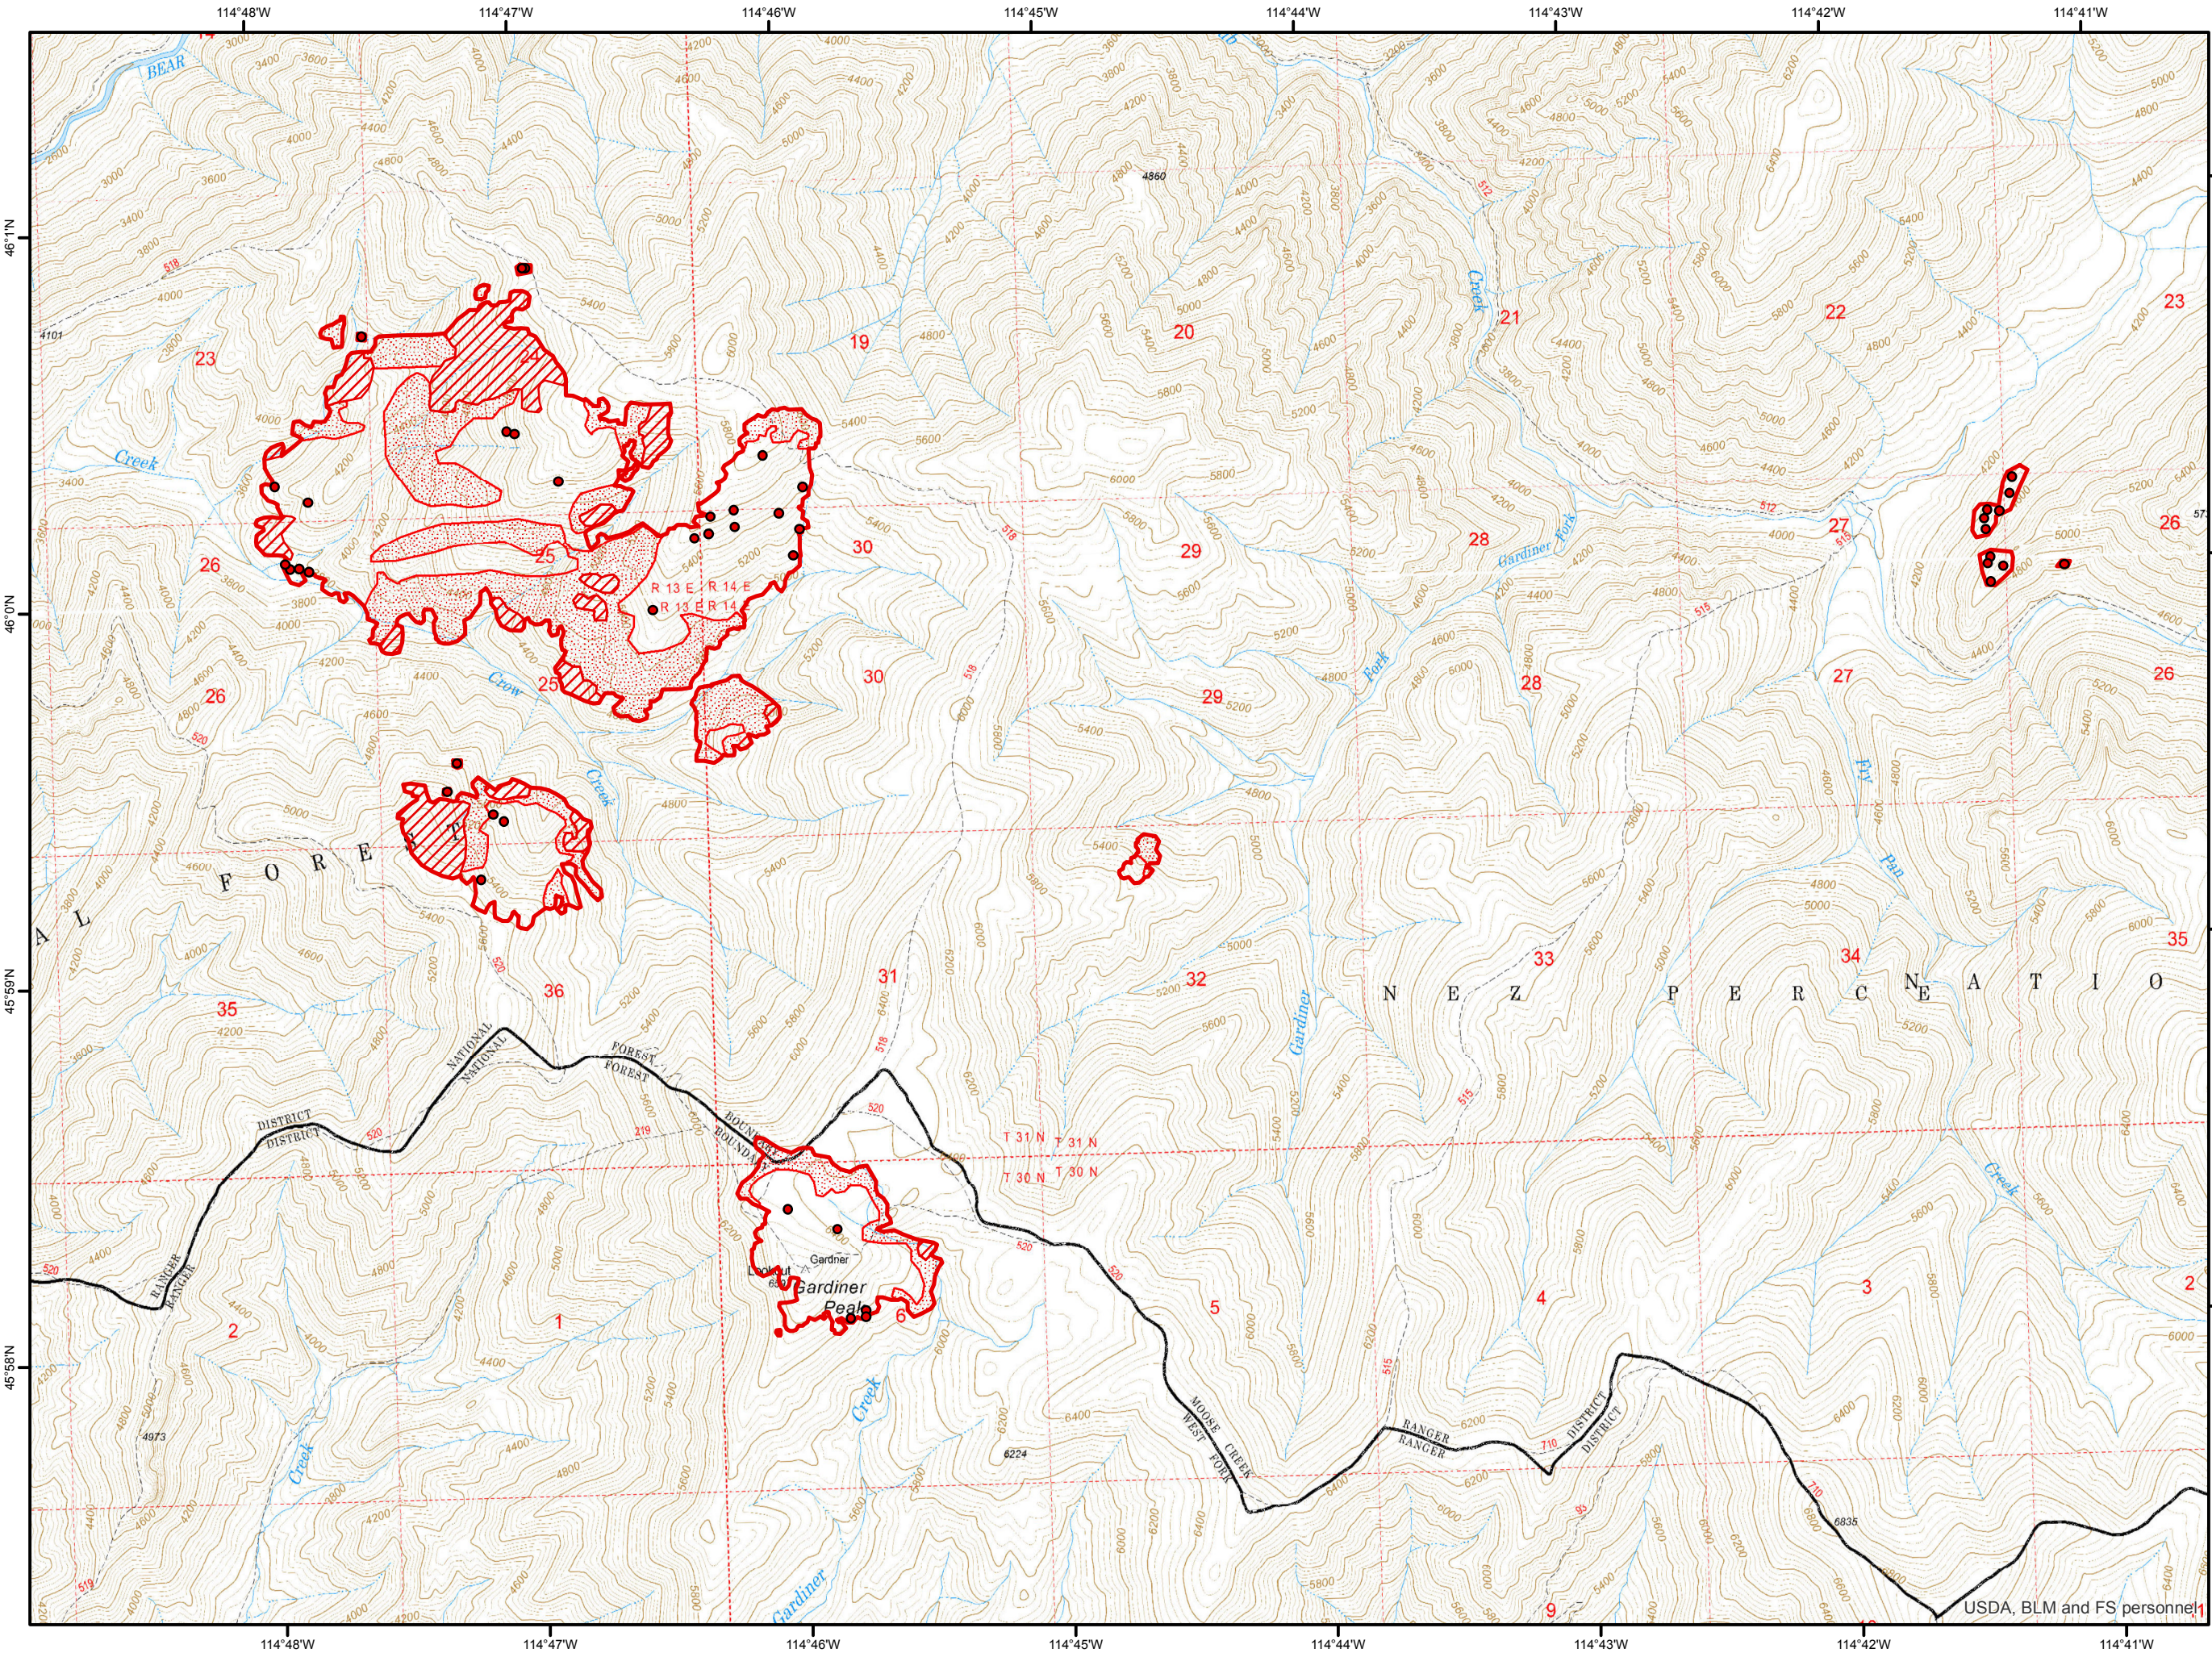

Green Ridge CPX
North
ID-BOF-017243
Infrared Heat Sources
1:30,000

Legend

-  Heat Perimeter
 -  Intense Heat Areas
 -  Scattered Heat Areas
 -  Isolated Heat Sources
- NAD 1983 UTM Zone 11N

IR Interpreter: Brian Monroe
IR interpreted acres: 4,789 (Cx)
Date: 09/09/2017
Scan Date/Time: 09/08/17 2100 hrs