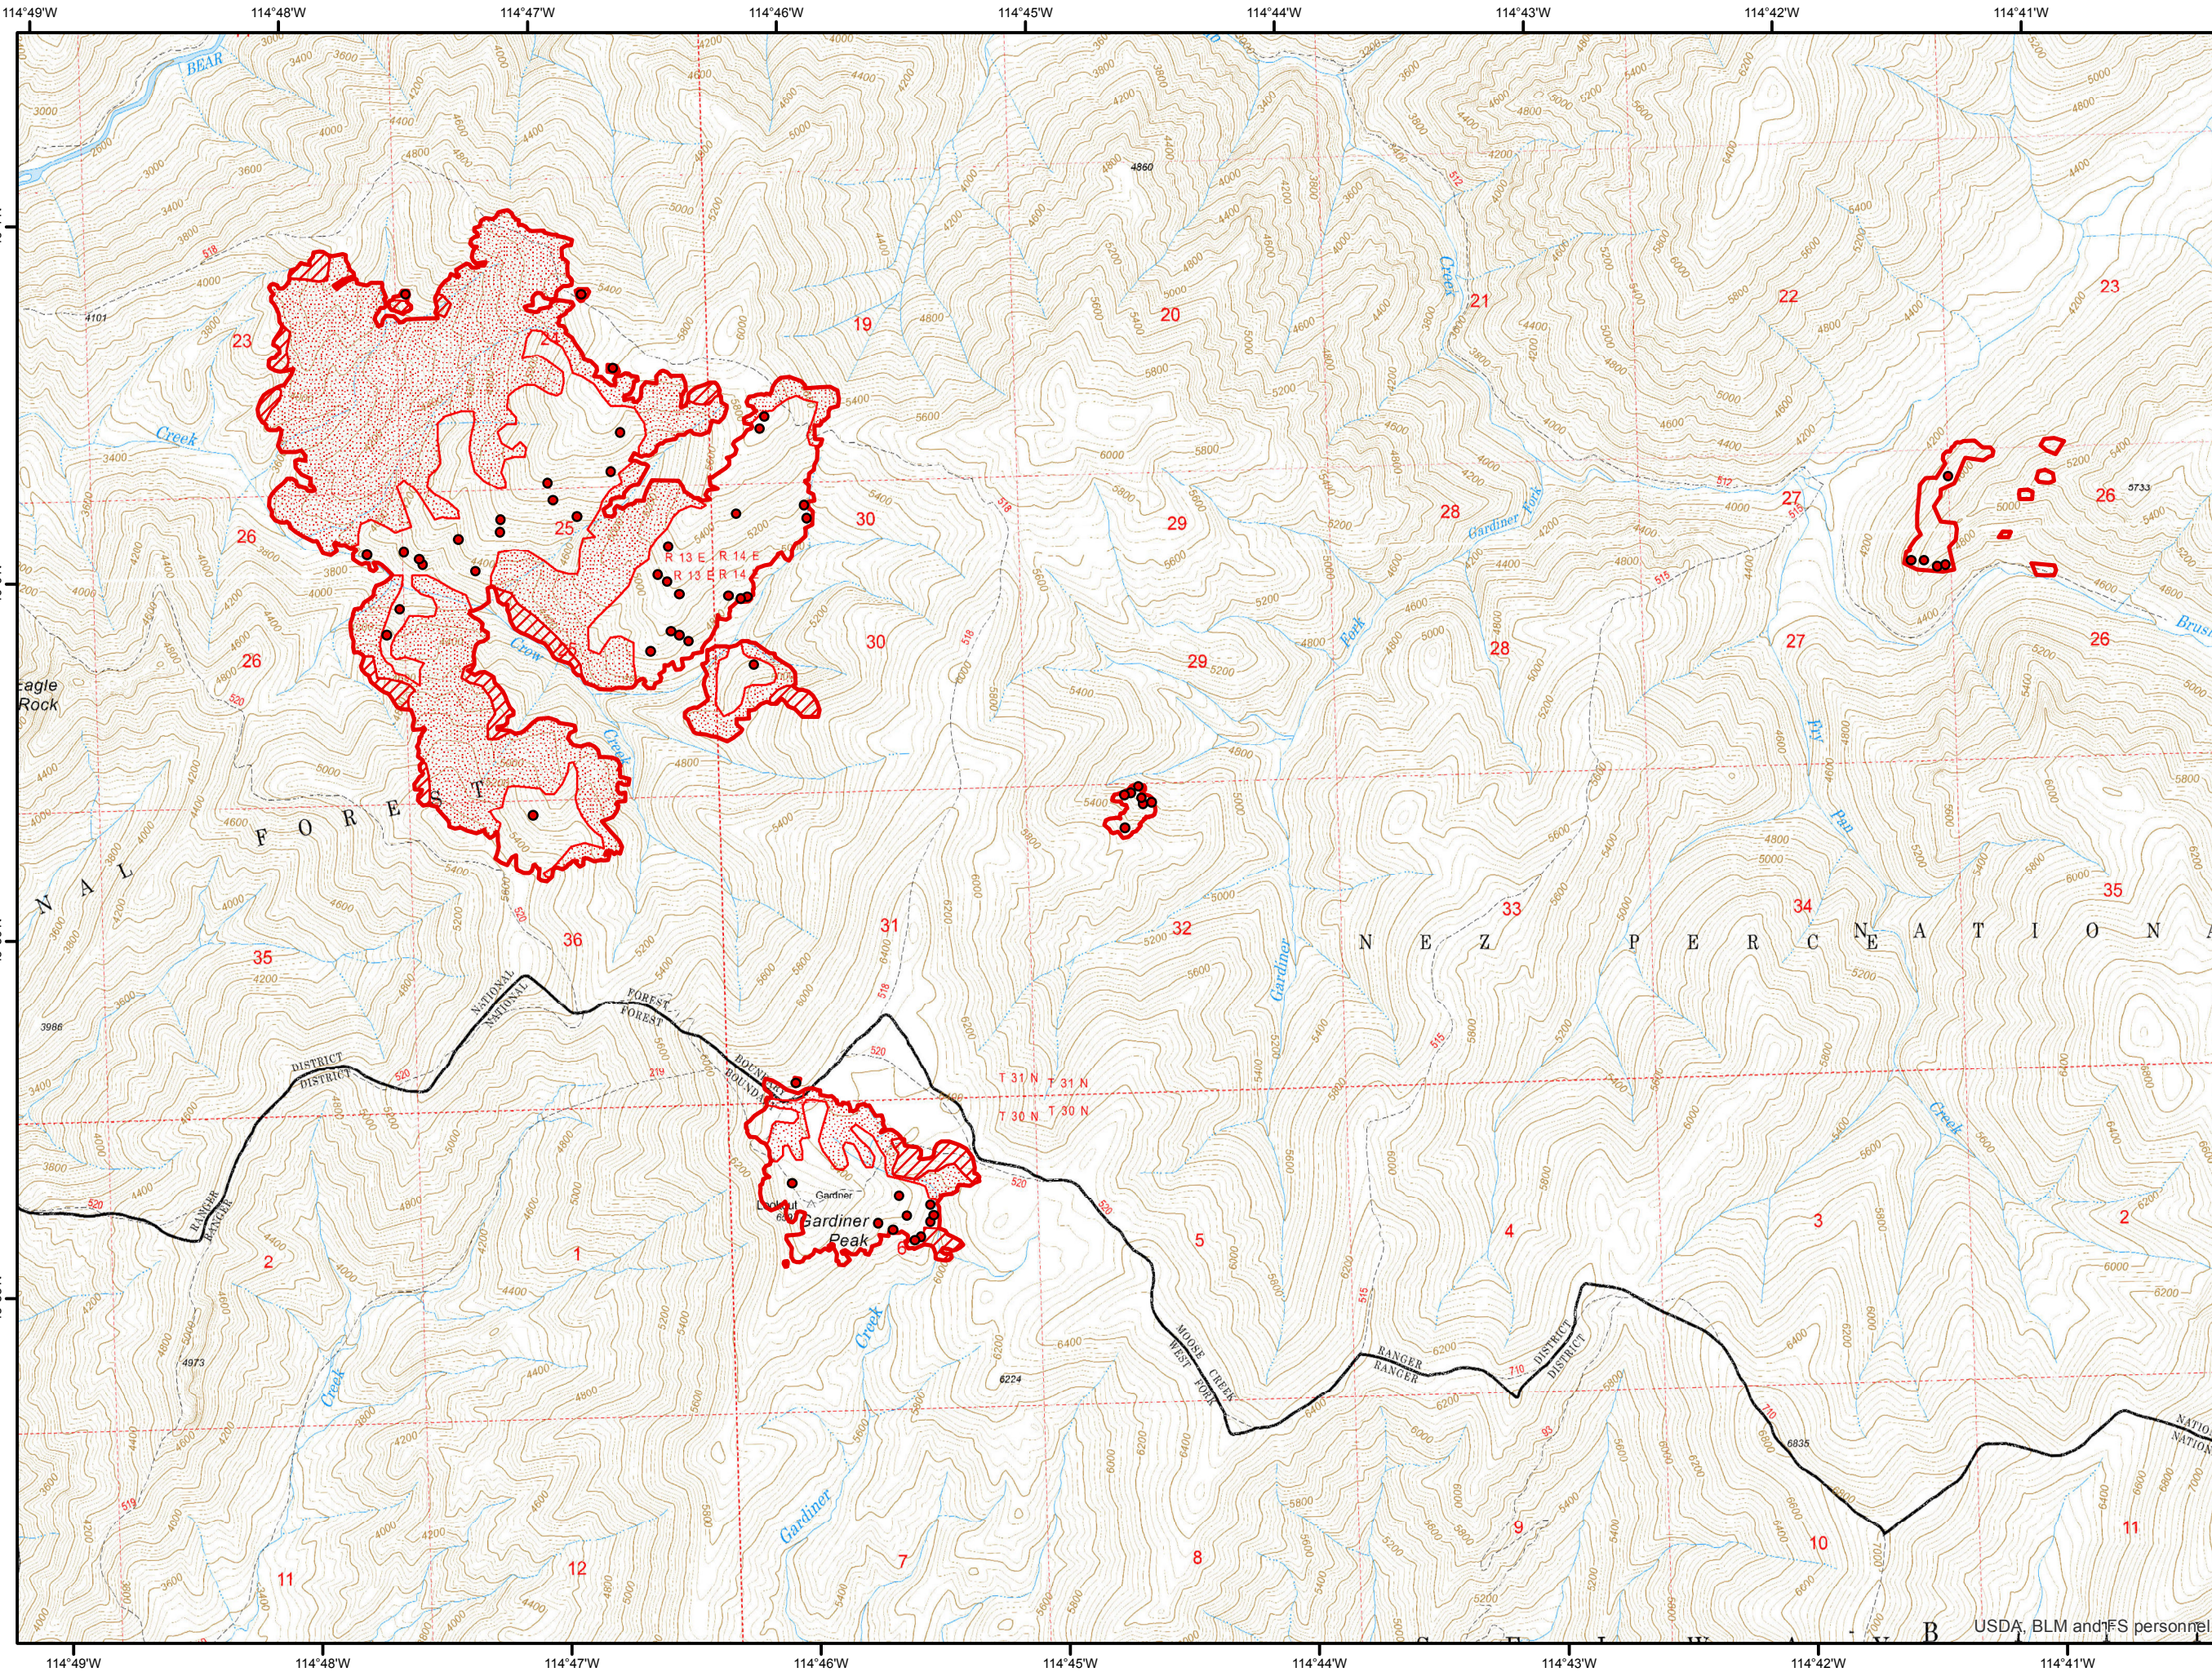

Green Ridge CPX  
North  
ID-BOF-017243  
Infrared Heat Sources  
1:32,000

IR Interpreter: Brian Monroe  
IR interpreted acres: 6,279 (Cx)  
Date: 09/11/2017  
Scan Date/Time: 09/11/17 0147 hrs