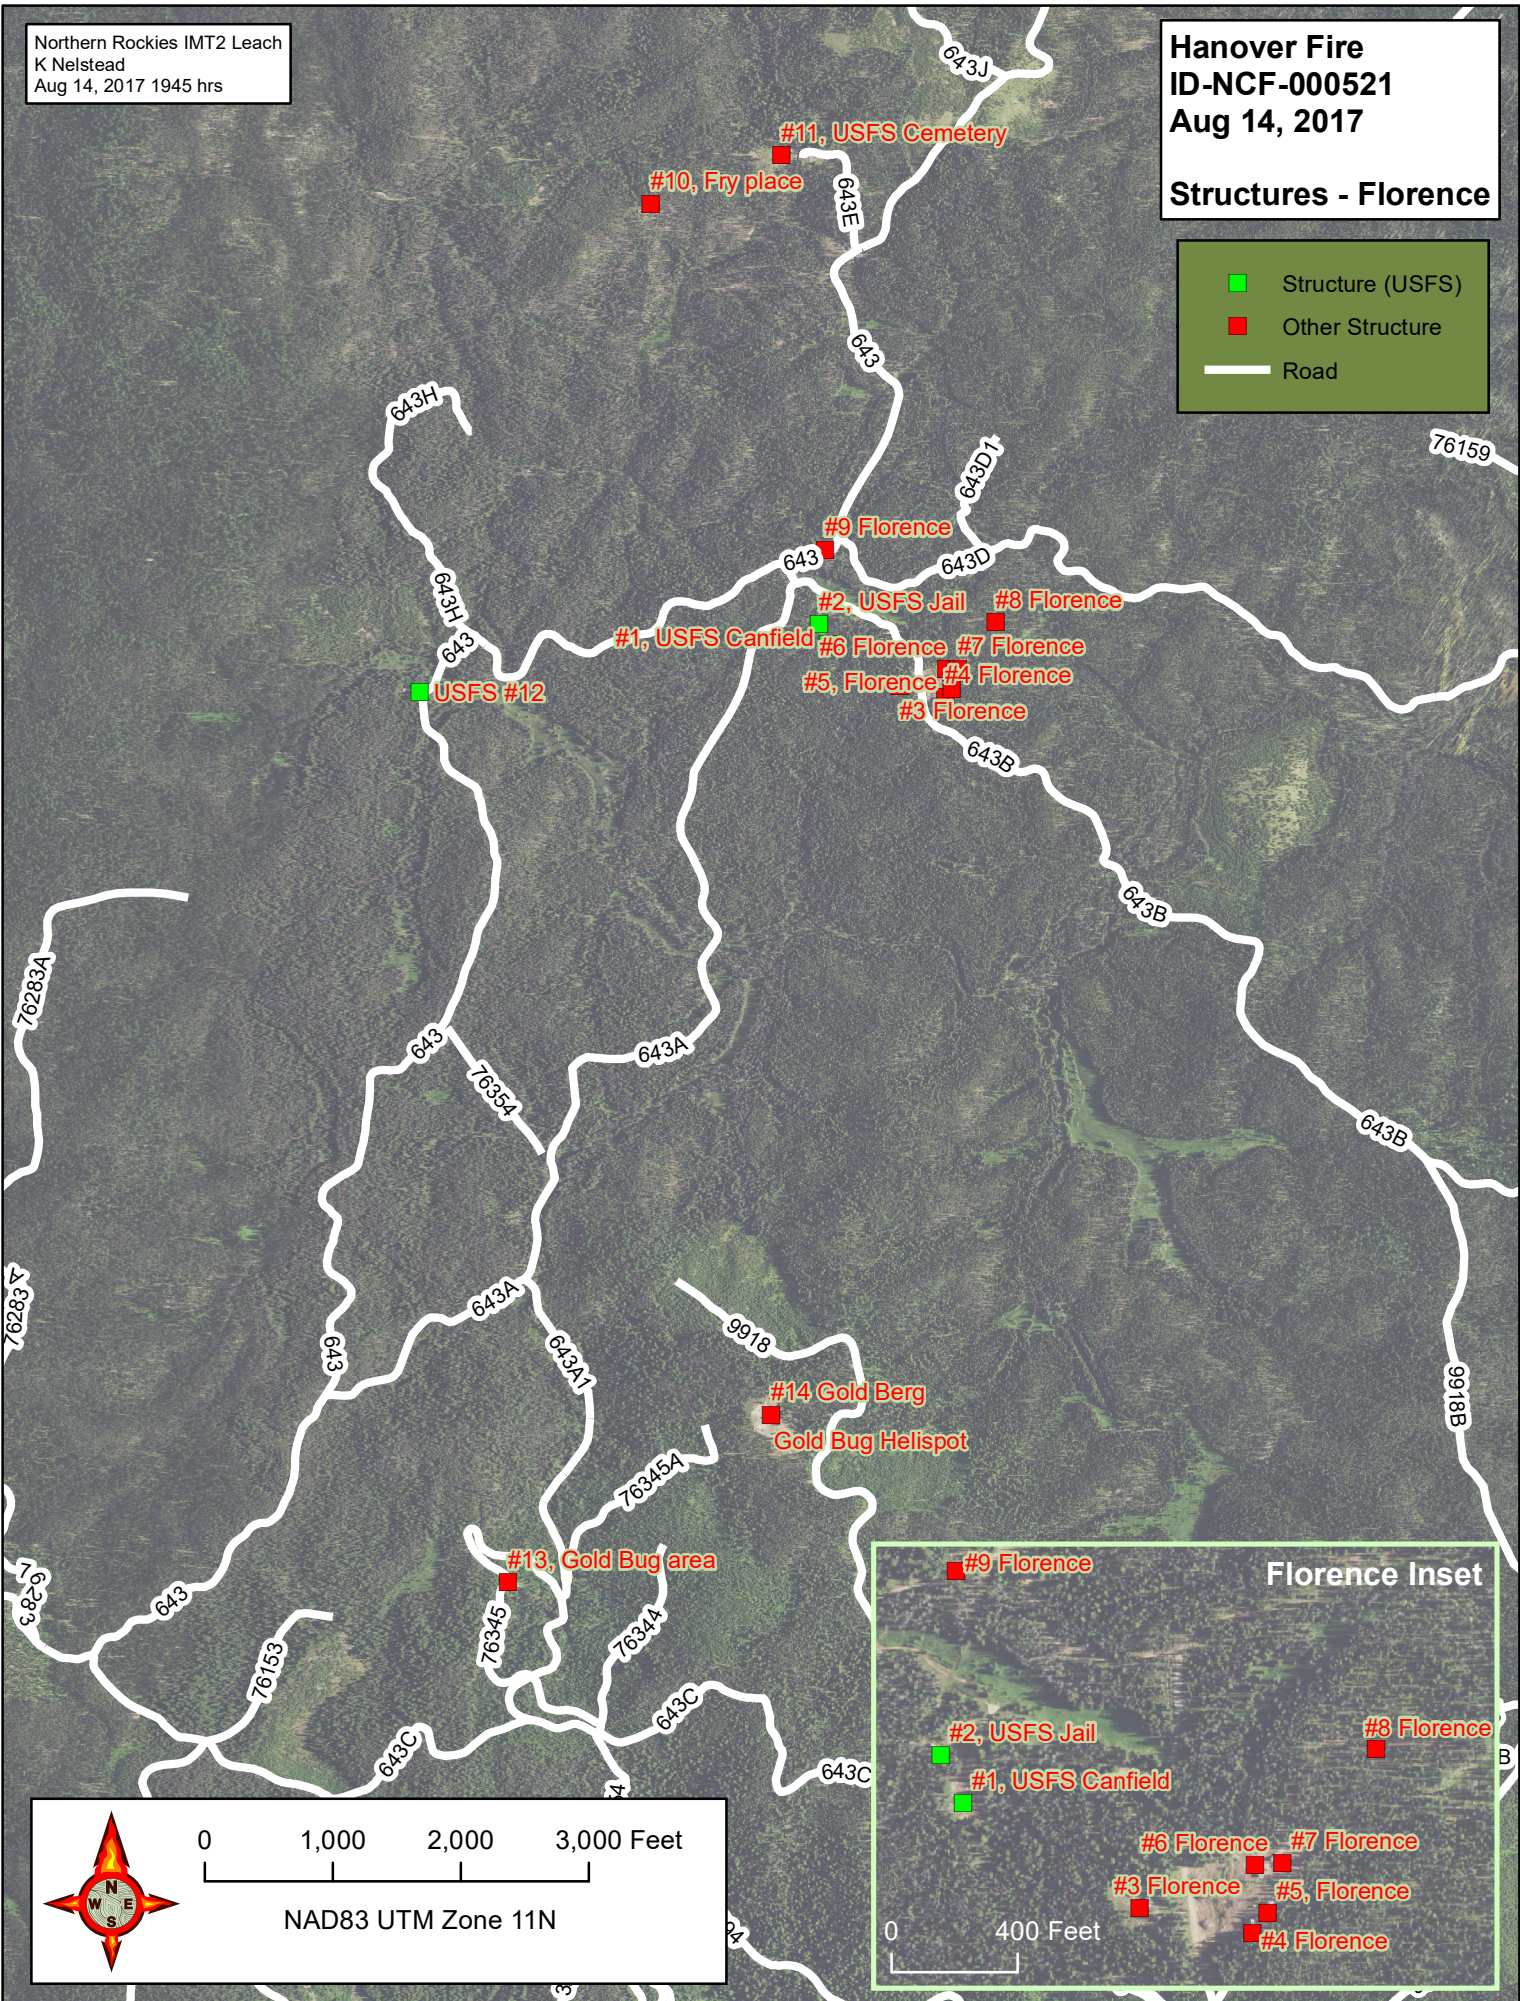

Northern Rockies IMT2 Leach
K Nelstead
Aug 14, 2017 1945 hrs

Hanover Fire
ID-NCF-000521
Aug 14, 2017
Structures - Florence

■ Structure (USFS)
■ Other Structure
— Road

0 1,000 2,000 3,000 Feet
NAD83 UTM Zone 11N

Florence Inset
#9 Florence
#8 Florence
#2, USFS Jail
#1, USFS Canfield
#6 Florence #7 Florence
#3 Florence #5, Florence
#4 Florence
0 400 Feet