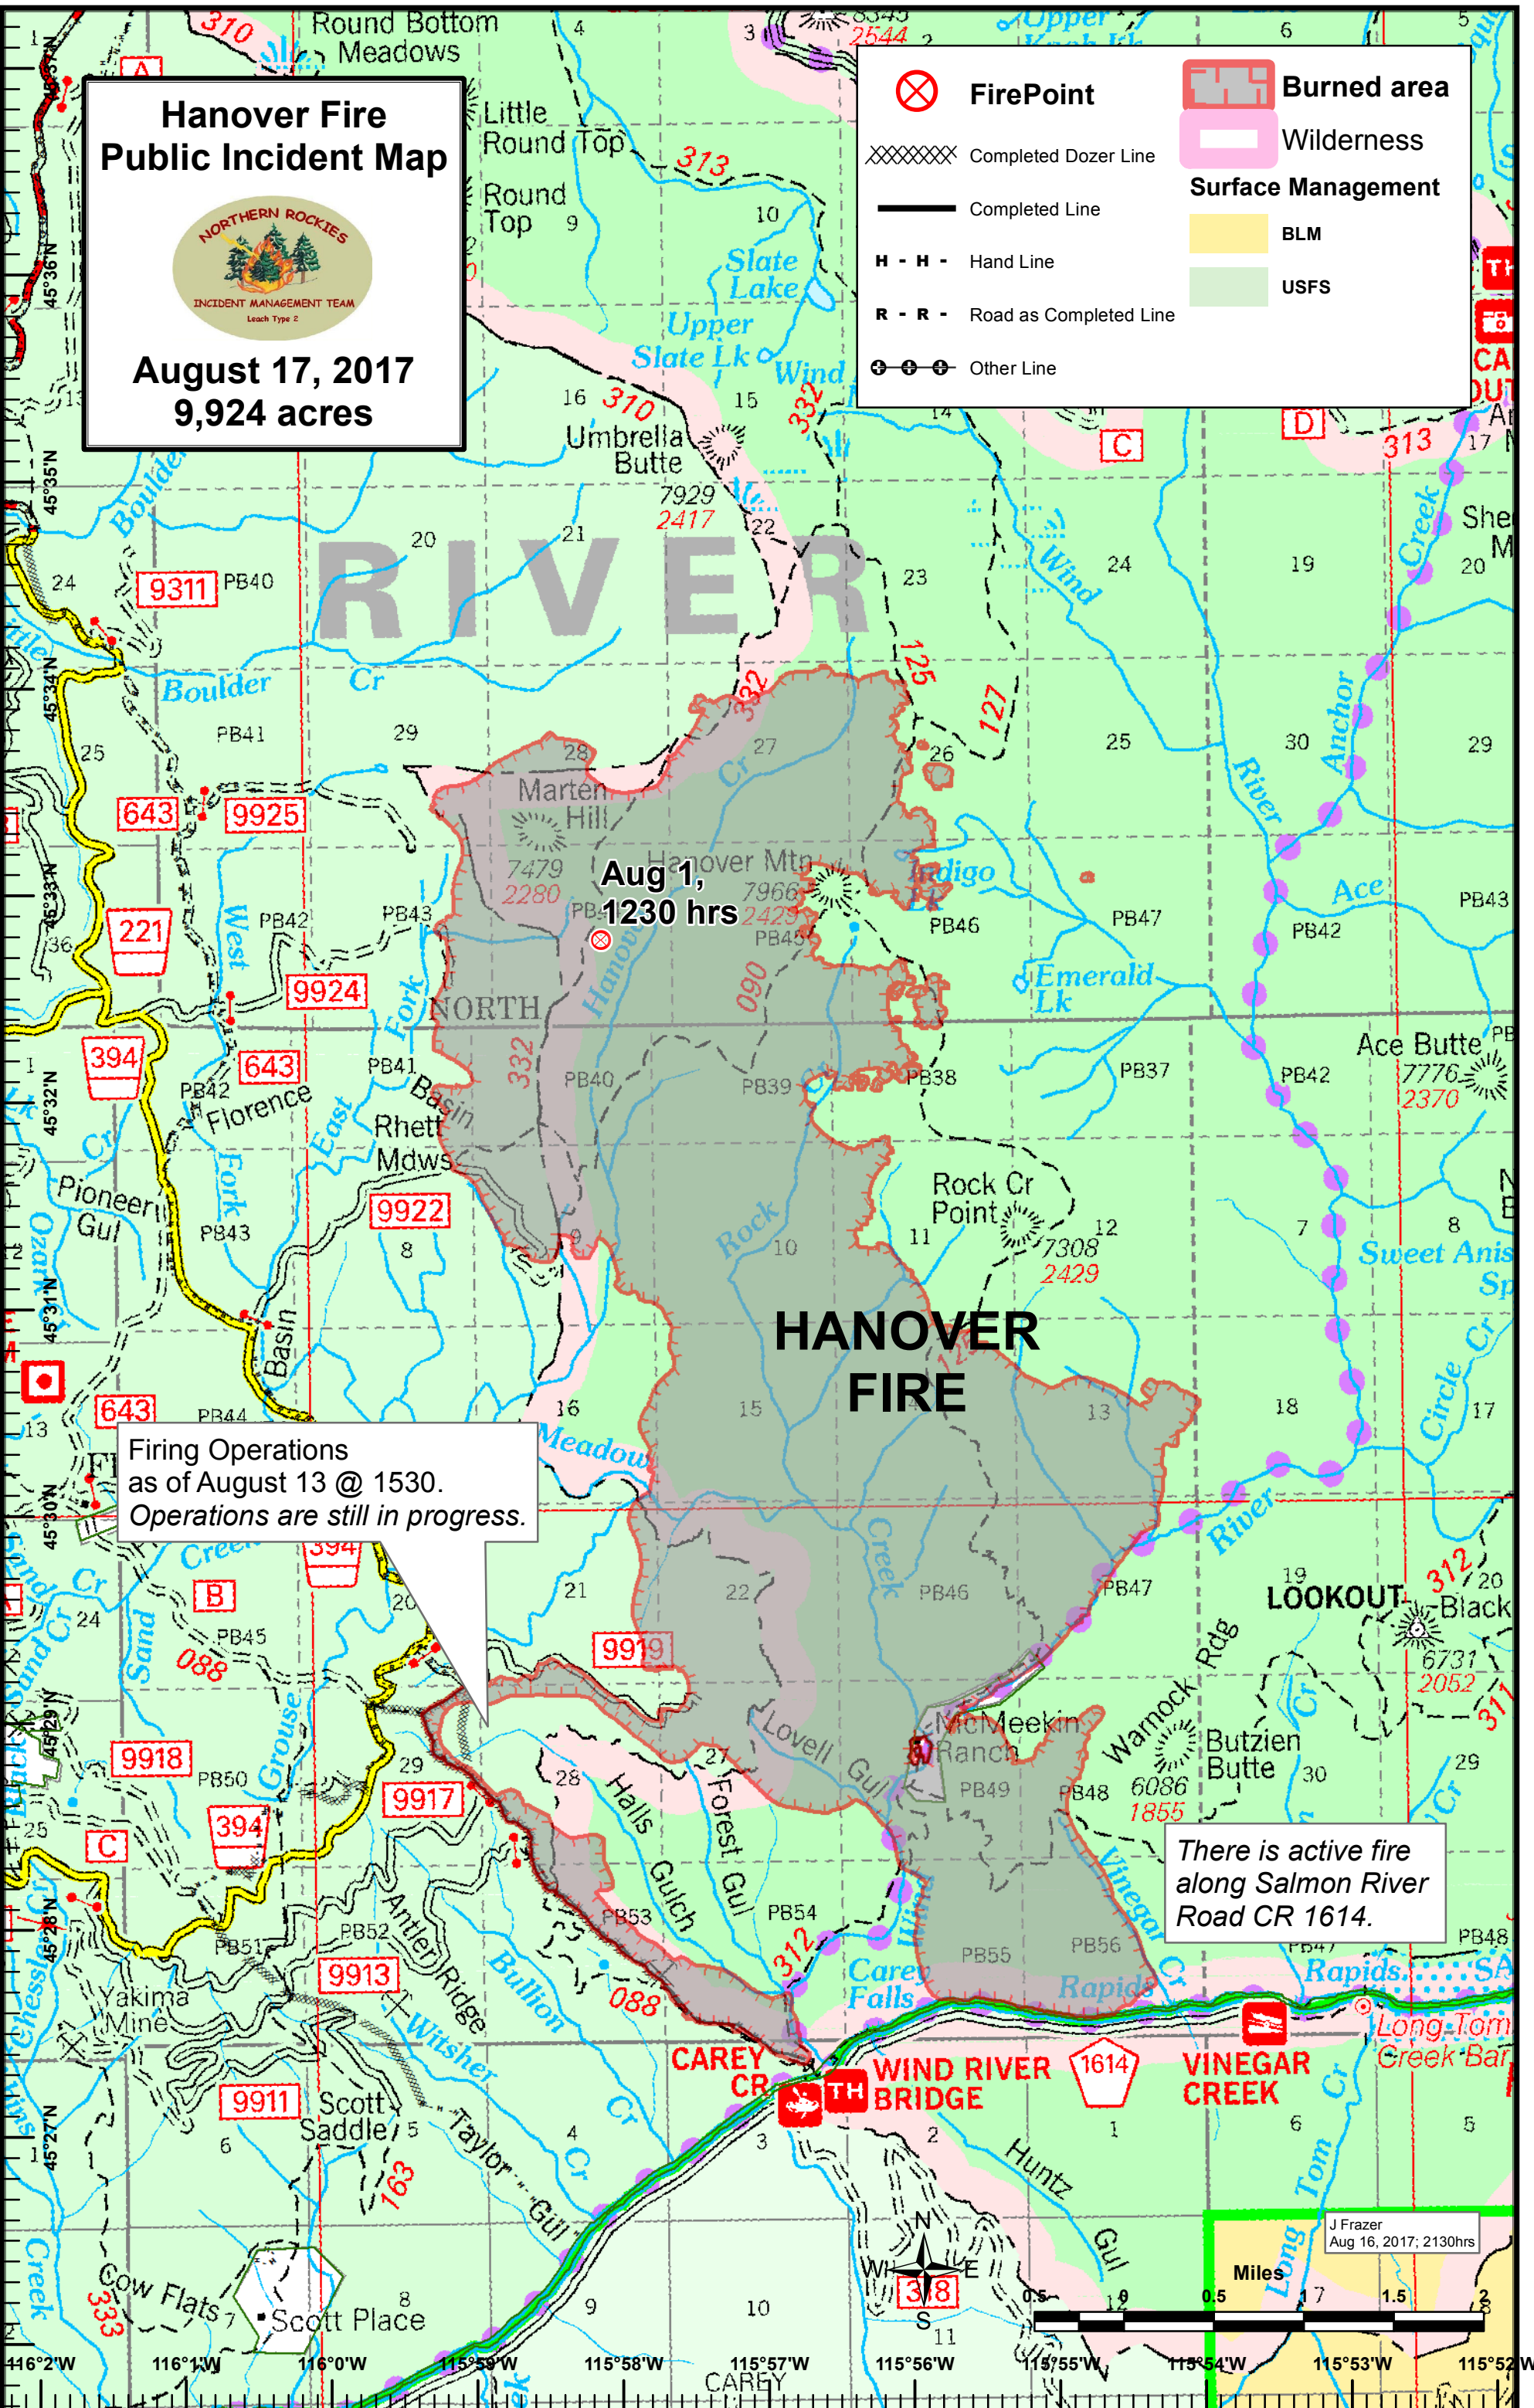

Hanover Fire Public Incident Map

August 17, 2017
9,924 acres

	FirePoint		Burned area
	Completed Dozer Line		Wilderness
	Completed Line	Surface Management	
	Hand Line		BLM
	Road as Completed Line		USFS
	Other Line		

Aug 1,
1230 hrs

Firing Operations
as of August 13 @ 1530.
Operations are still in progress.

There is active fire
along Salmon River
Road CR 1614.

J Frazer
Aug 16, 2017; 2130hrs

446°2'W 116°1'W 116°0'W 115°59'W 115°58'W 115°57'W 115°56'W 115°55'W 115°54'W 115°53'W 115°52'W