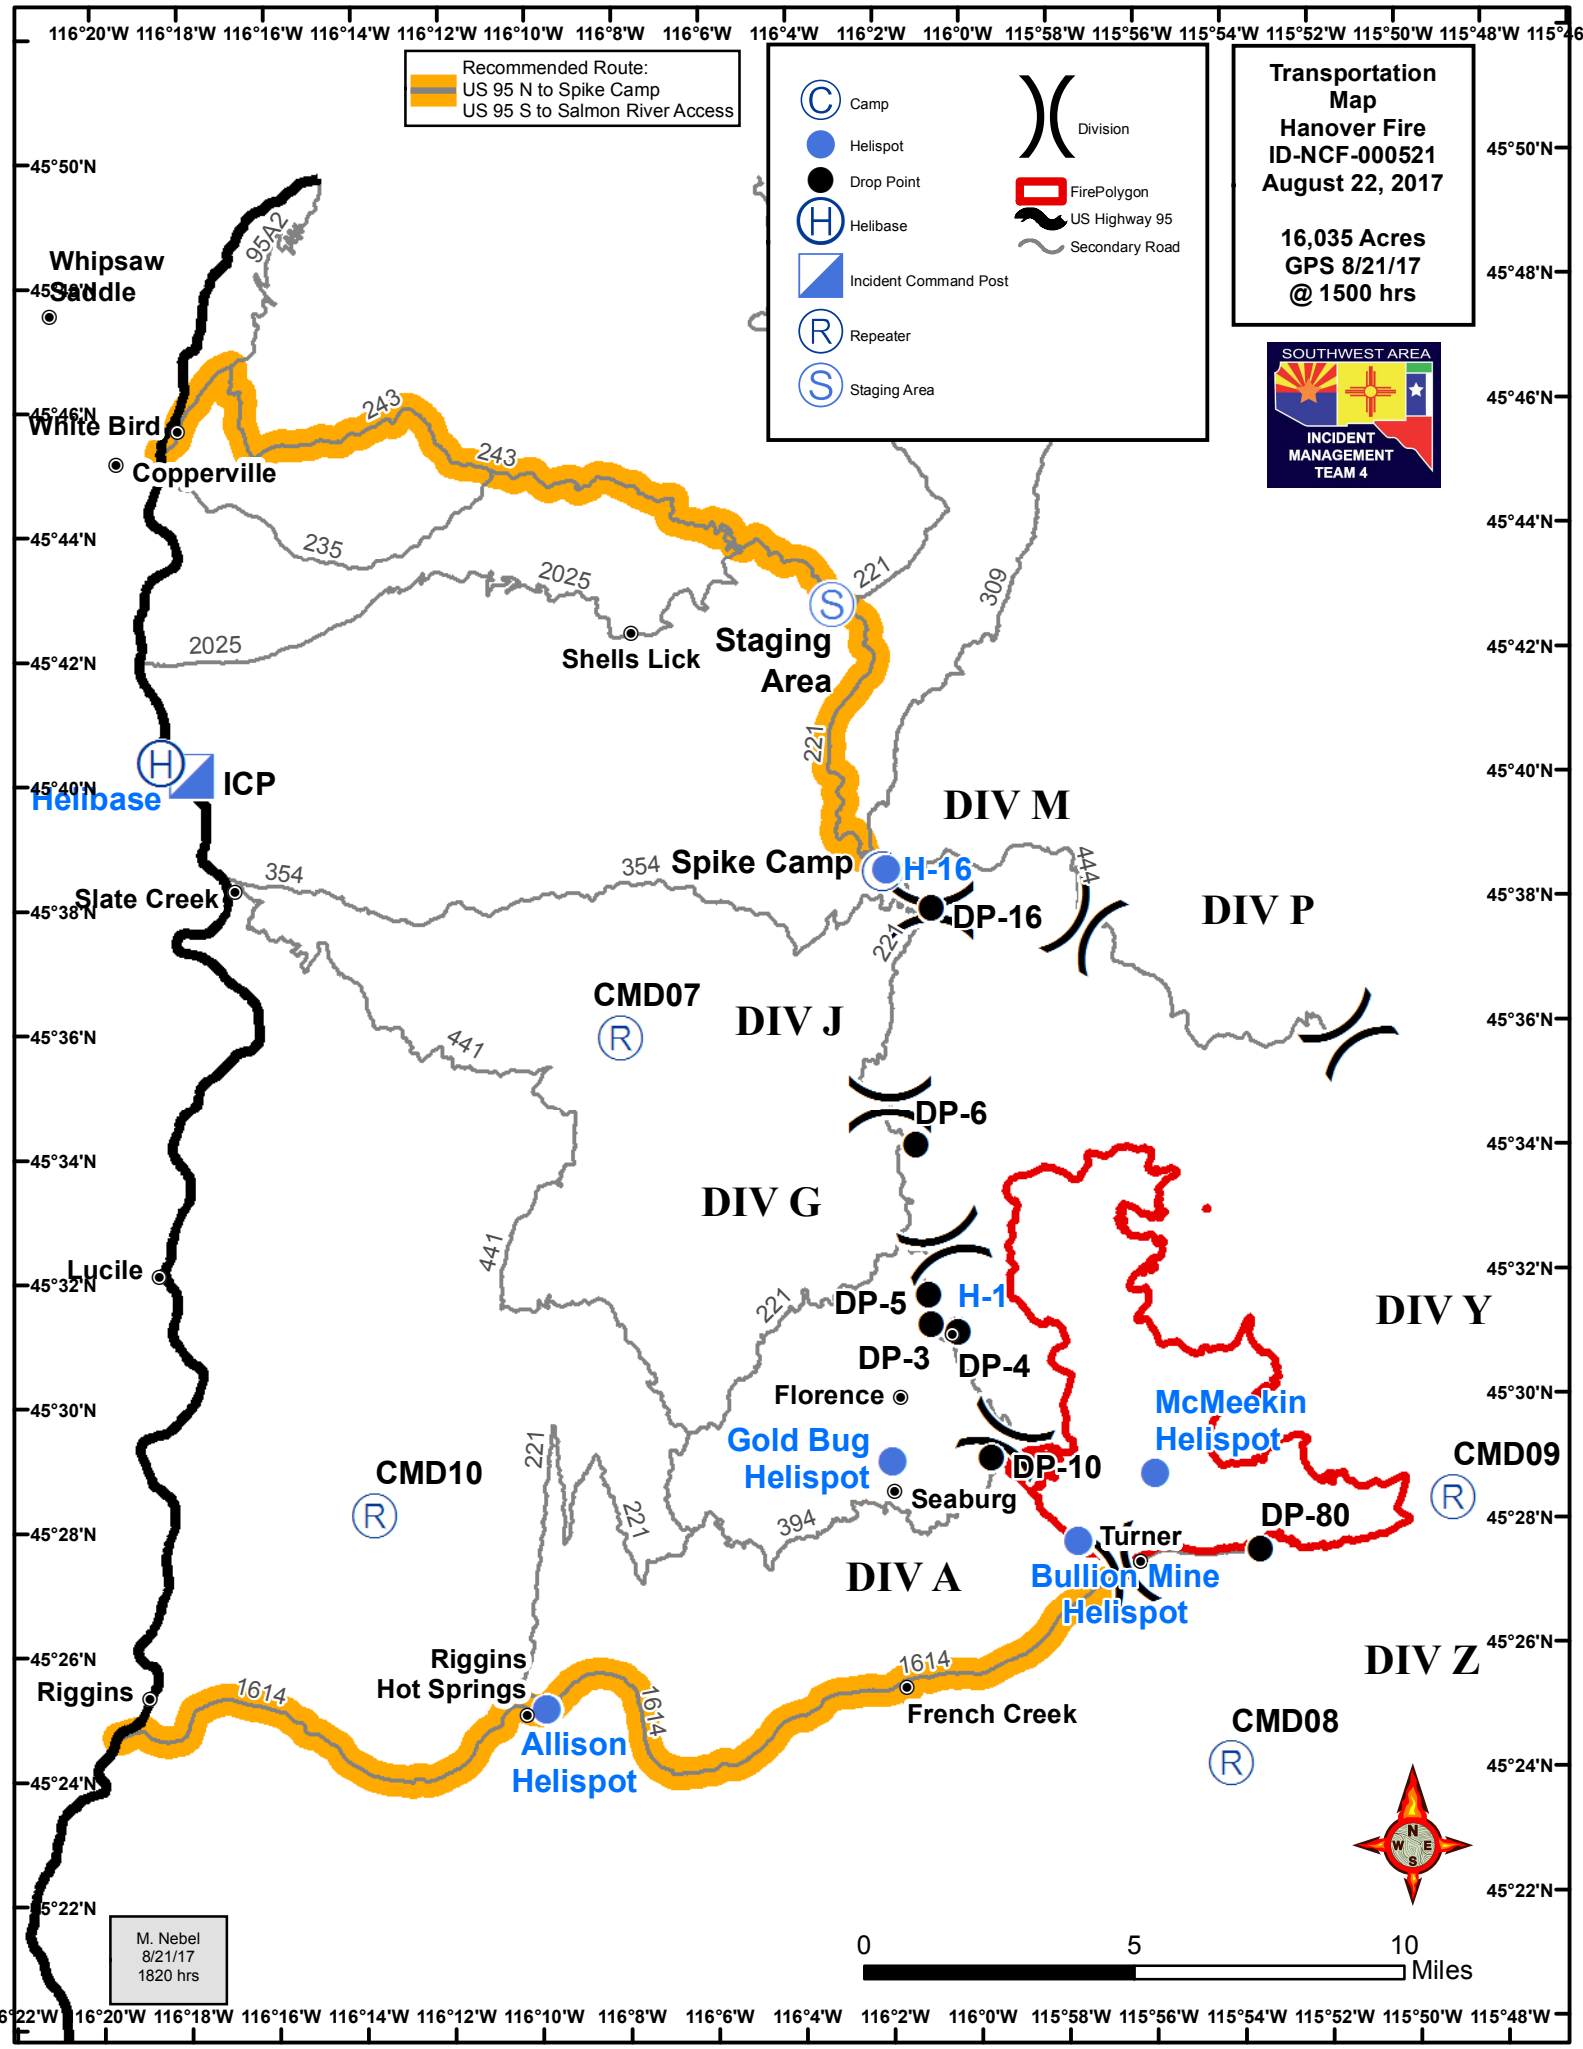

Recommended Route:  
 US 95 N to Spike Camp  
 US 95 S to Salmon River Access

	Camp		Division
	Helispot		FirePolygon
	Drop Point		US Highway 95
	Helibase		Secondary Road
	Incident Command Post		
	Repeater		
	Staging Area		

**Transportation Map**  
**Hanover Fire**  
**ID-NCF-000521**  
**August 22, 2017**  
**16,035 Acres**  
**GPS 8/21/17**  
**@ 1500 hrs**

M. Nebel  
 8/21/17  
 1820 hrs