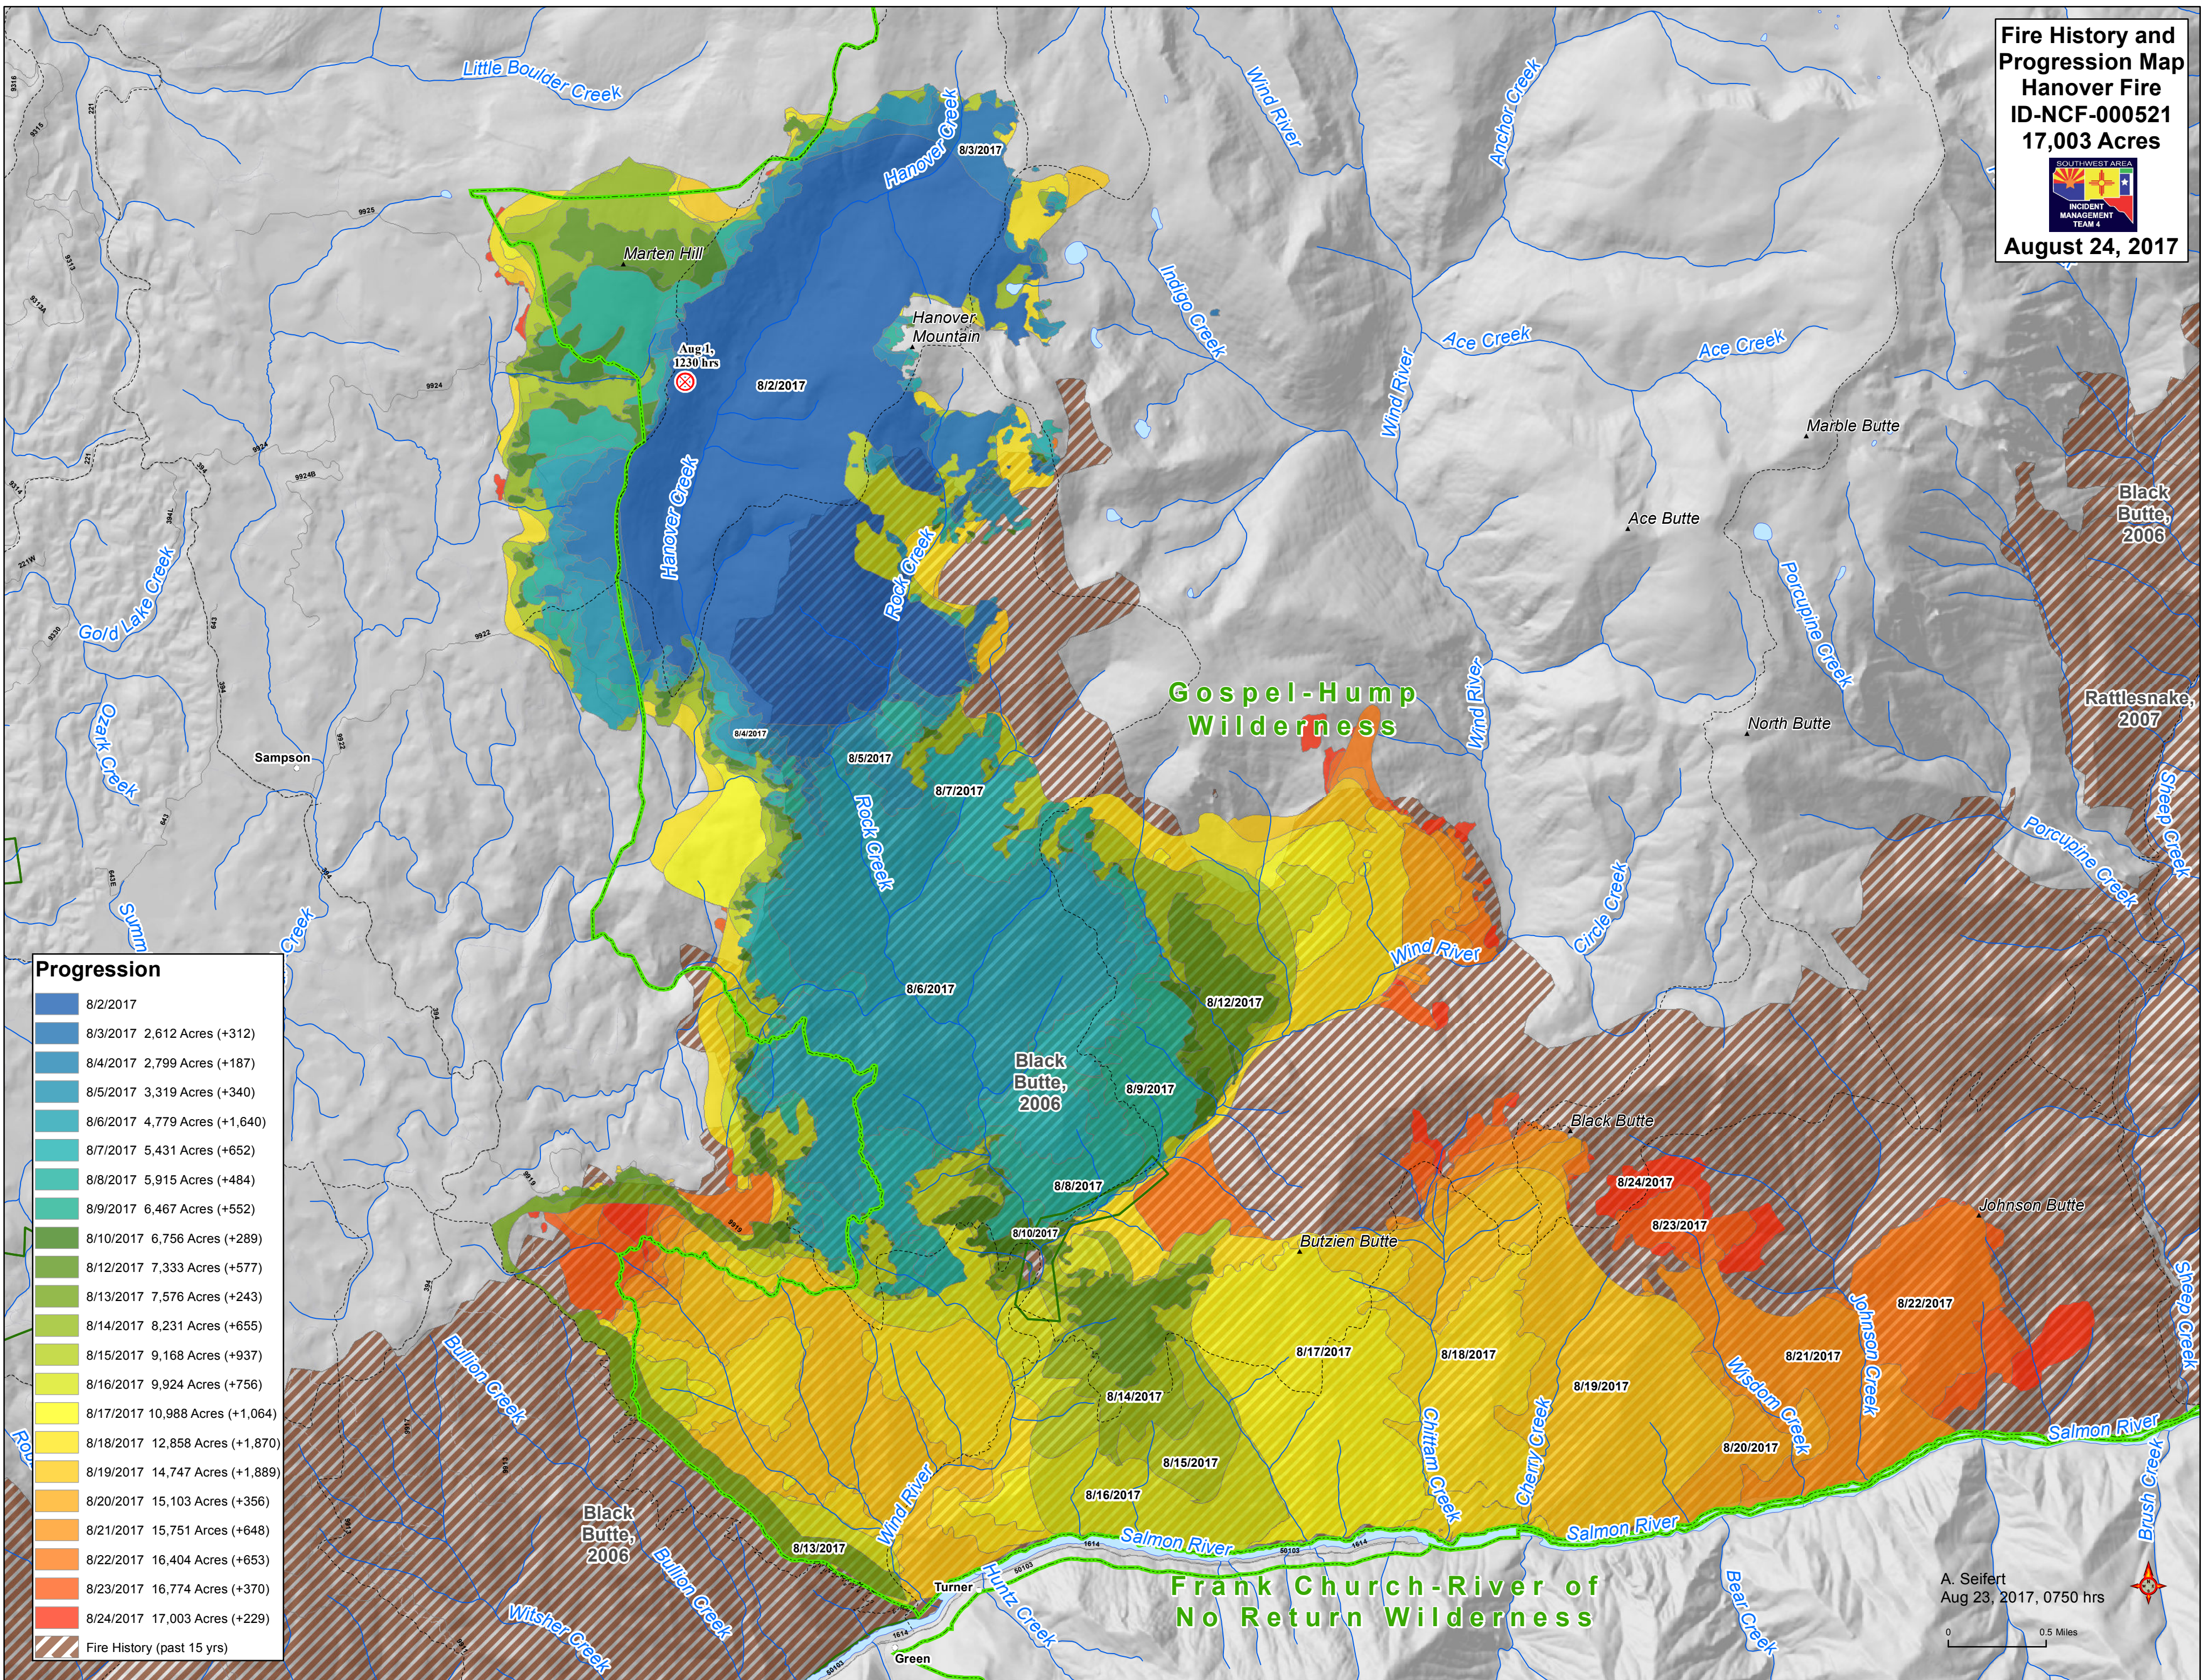

**Progression**

	8/2/2017
	8/3/2017 2,612 Acres (+312)
	8/4/2017 2,799 Acres (+187)
	8/5/2017 3,319 Acres (+340)
	8/6/2017 4,779 Acres (+1,640)
	8/7/2017 5,431 Acres (+652)
	8/8/2017 5,915 Acres (+484)
	8/9/2017 6,467 Acres (+552)
	8/10/2017 6,756 Acres (+289)
	8/12/2017 7,333 Acres (+577)
	8/13/2017 7,576 Acres (+243)
	8/14/2017 8,231 Acres (+655)
	8/15/2017 9,168 Acres (+937)
	8/16/2017 9,924 Acres (+756)
	8/17/2017 10,988 Acres (+1,064)
	8/18/2017 12,858 Acres (+1,870)
	8/19/2017 14,747 Acres (+1,889)
	8/20/2017 15,103 Acres (+356)
	8/21/2017 15,751 Acres (+648)
	8/22/2017 16,404 Acres (+653)
	8/23/2017 16,774 Acres (+370)
	8/24/2017 17,003 Acres (+229)
	Fire History (past 15 yrs)

A. Seifert  
 Aug 23, 2017, 0750 hrs