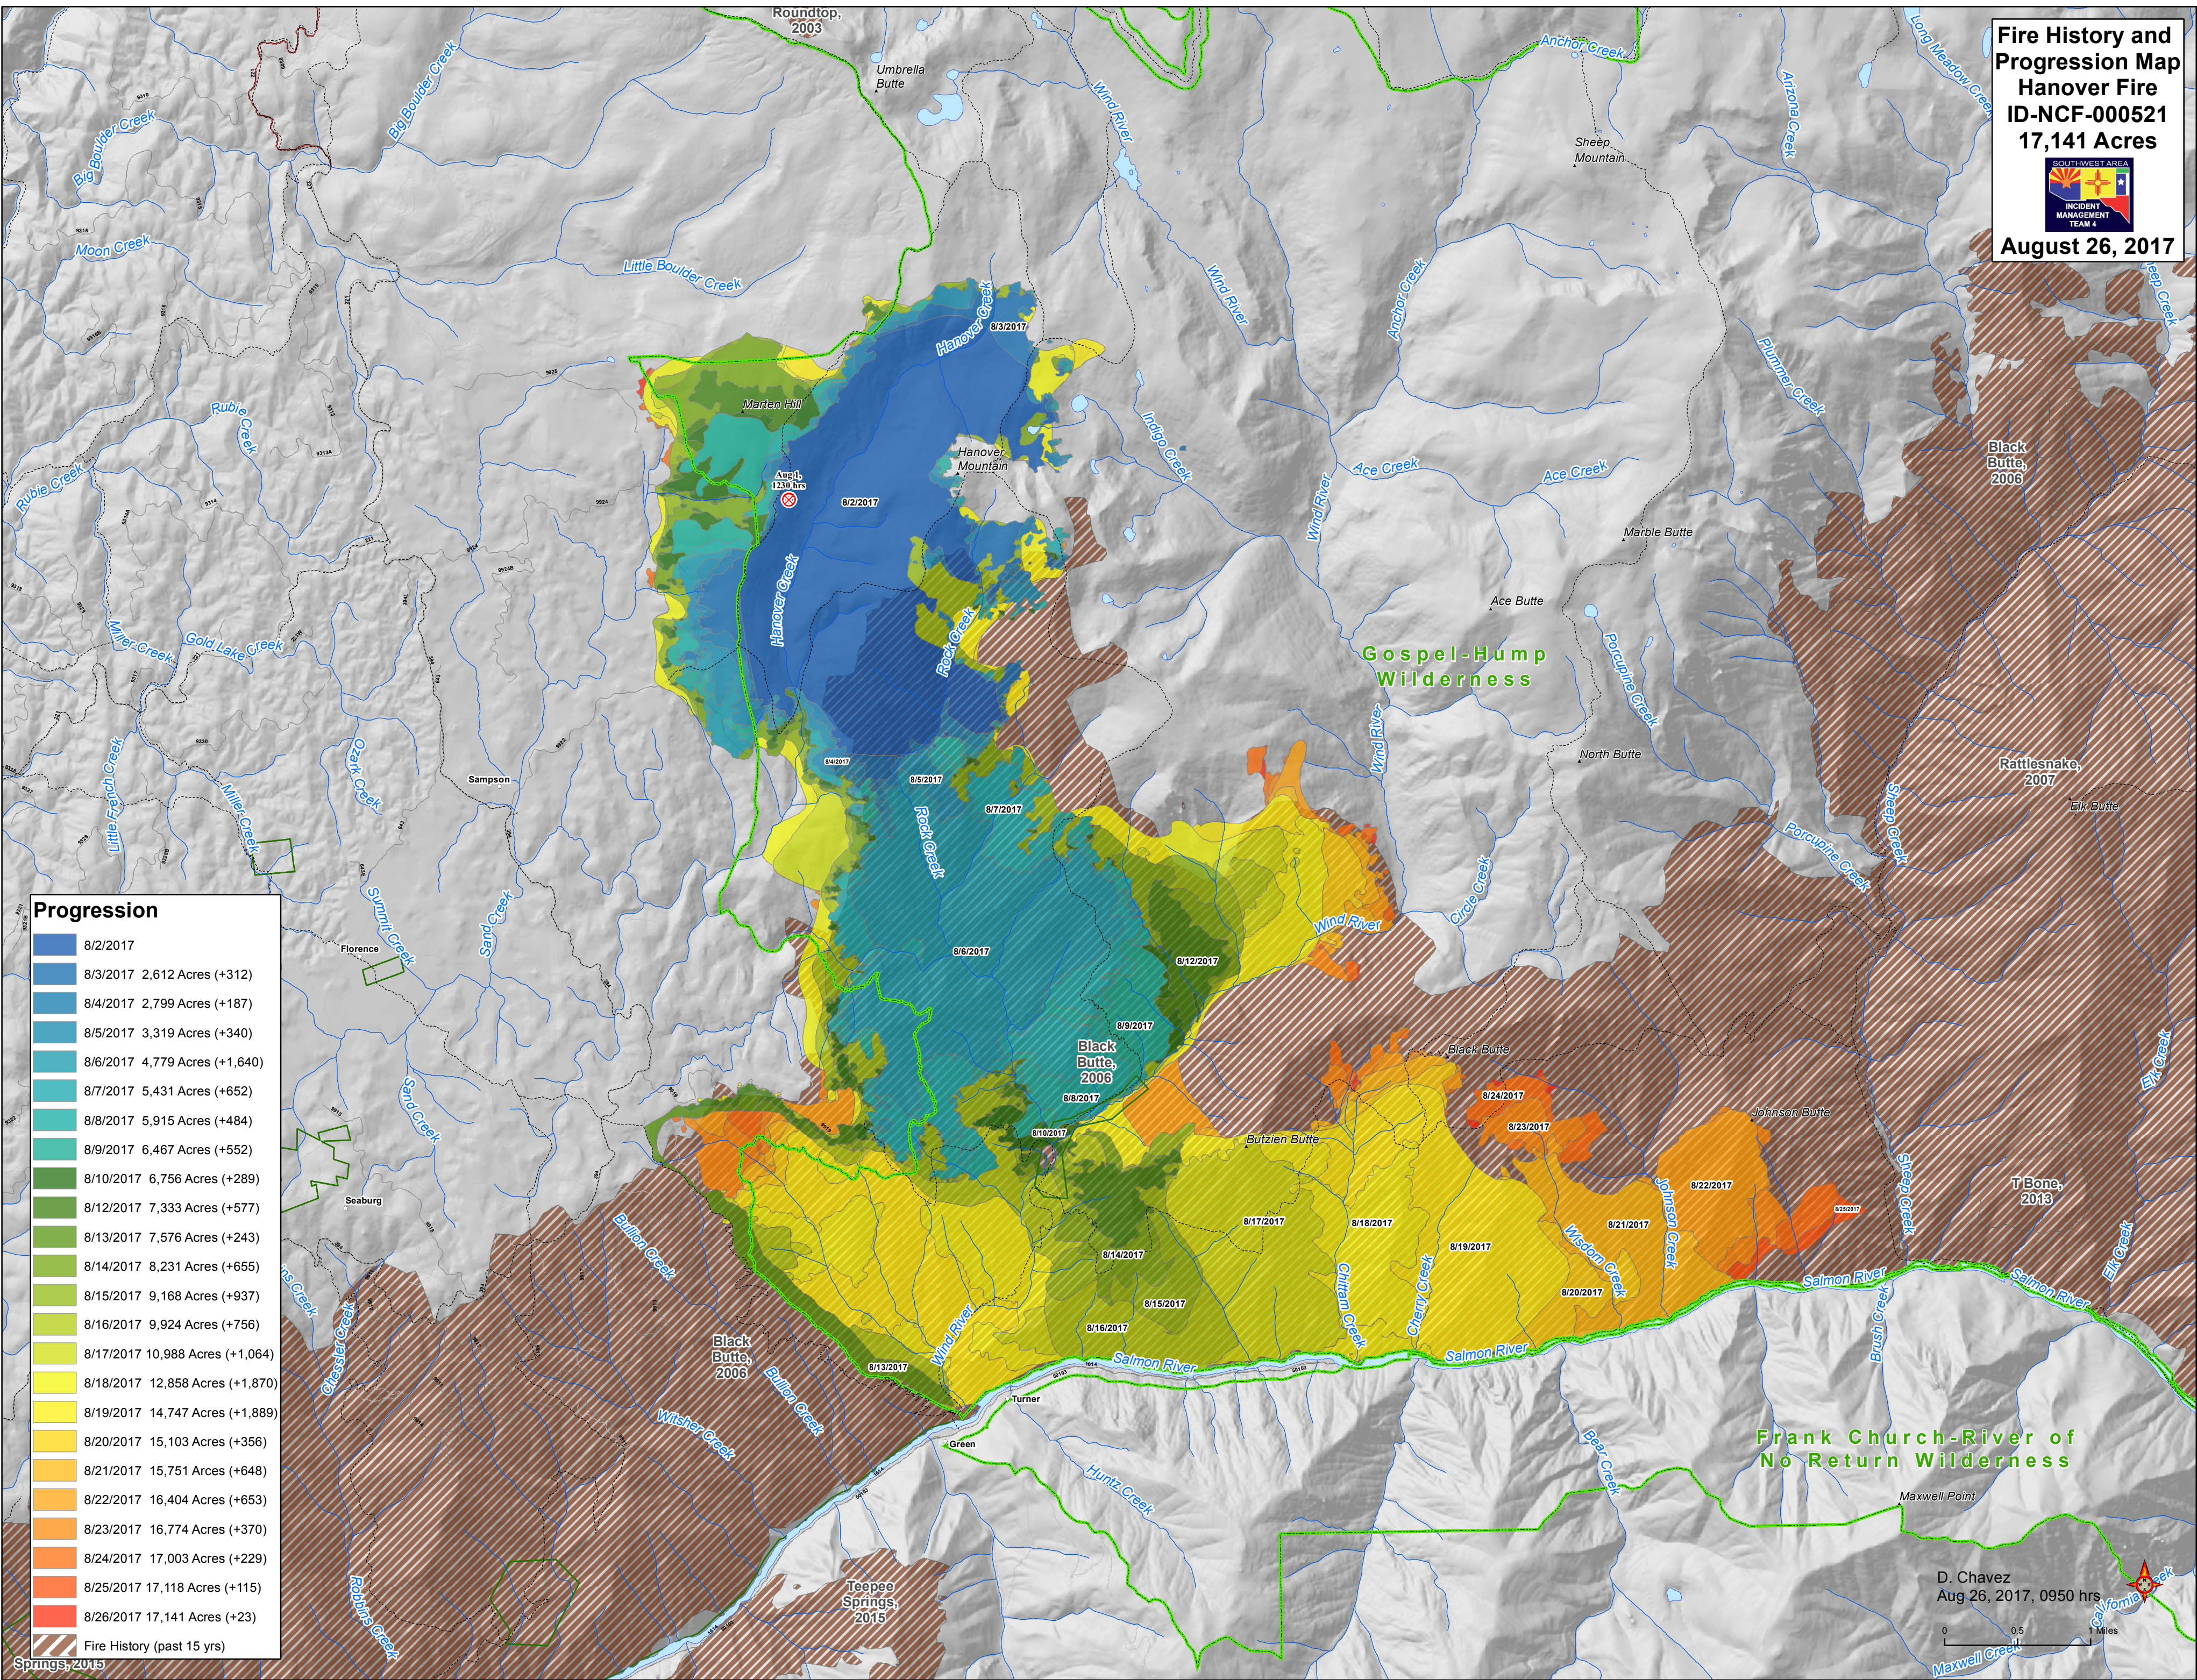

Fire History and Progression Map
Hanover Fire
ID-NCF-000521
17,141 Acres

August 26, 2017

Progression

8/2/2017
8/3/2017 2,612 Acres (+312)
8/4/2017 2,799 Acres (+187)
8/5/2017 3,319 Acres (+340)
8/6/2017 4,779 Acres (+1,640)
8/7/2017 5,431 Acres (+652)
8/8/2017 5,915 Acres (+484)
8/9/2017 6,467 Acres (+552)
8/10/2017 6,756 Acres (+289)
8/12/2017 7,333 Acres (+577)
8/13/2017 7,576 Acres (+243)
8/14/2017 8,231 Acres (+655)
8/15/2017 9,168 Acres (+937)
8/16/2017 9,924 Acres (+756)
8/17/2017 10,988 Acres (+1,064)
8/18/2017 12,858 Acres (+1,870)
8/19/2017 14,747 Acres (+1,889)
8/20/2017 15,103 Acres (+356)
8/21/2017 15,751 Acres (+648)
8/22/2017 16,404 Acres (+653)
8/23/2017 16,774 Acres (+370)
8/24/2017 17,003 Acres (+229)
8/25/2017 17,118 Acres (+115)
8/26/2017 17,141 Acres (+23)
Fire History (past 15 yrs)

D. Chavez
 Aug 26, 2017, 0950 hrs
