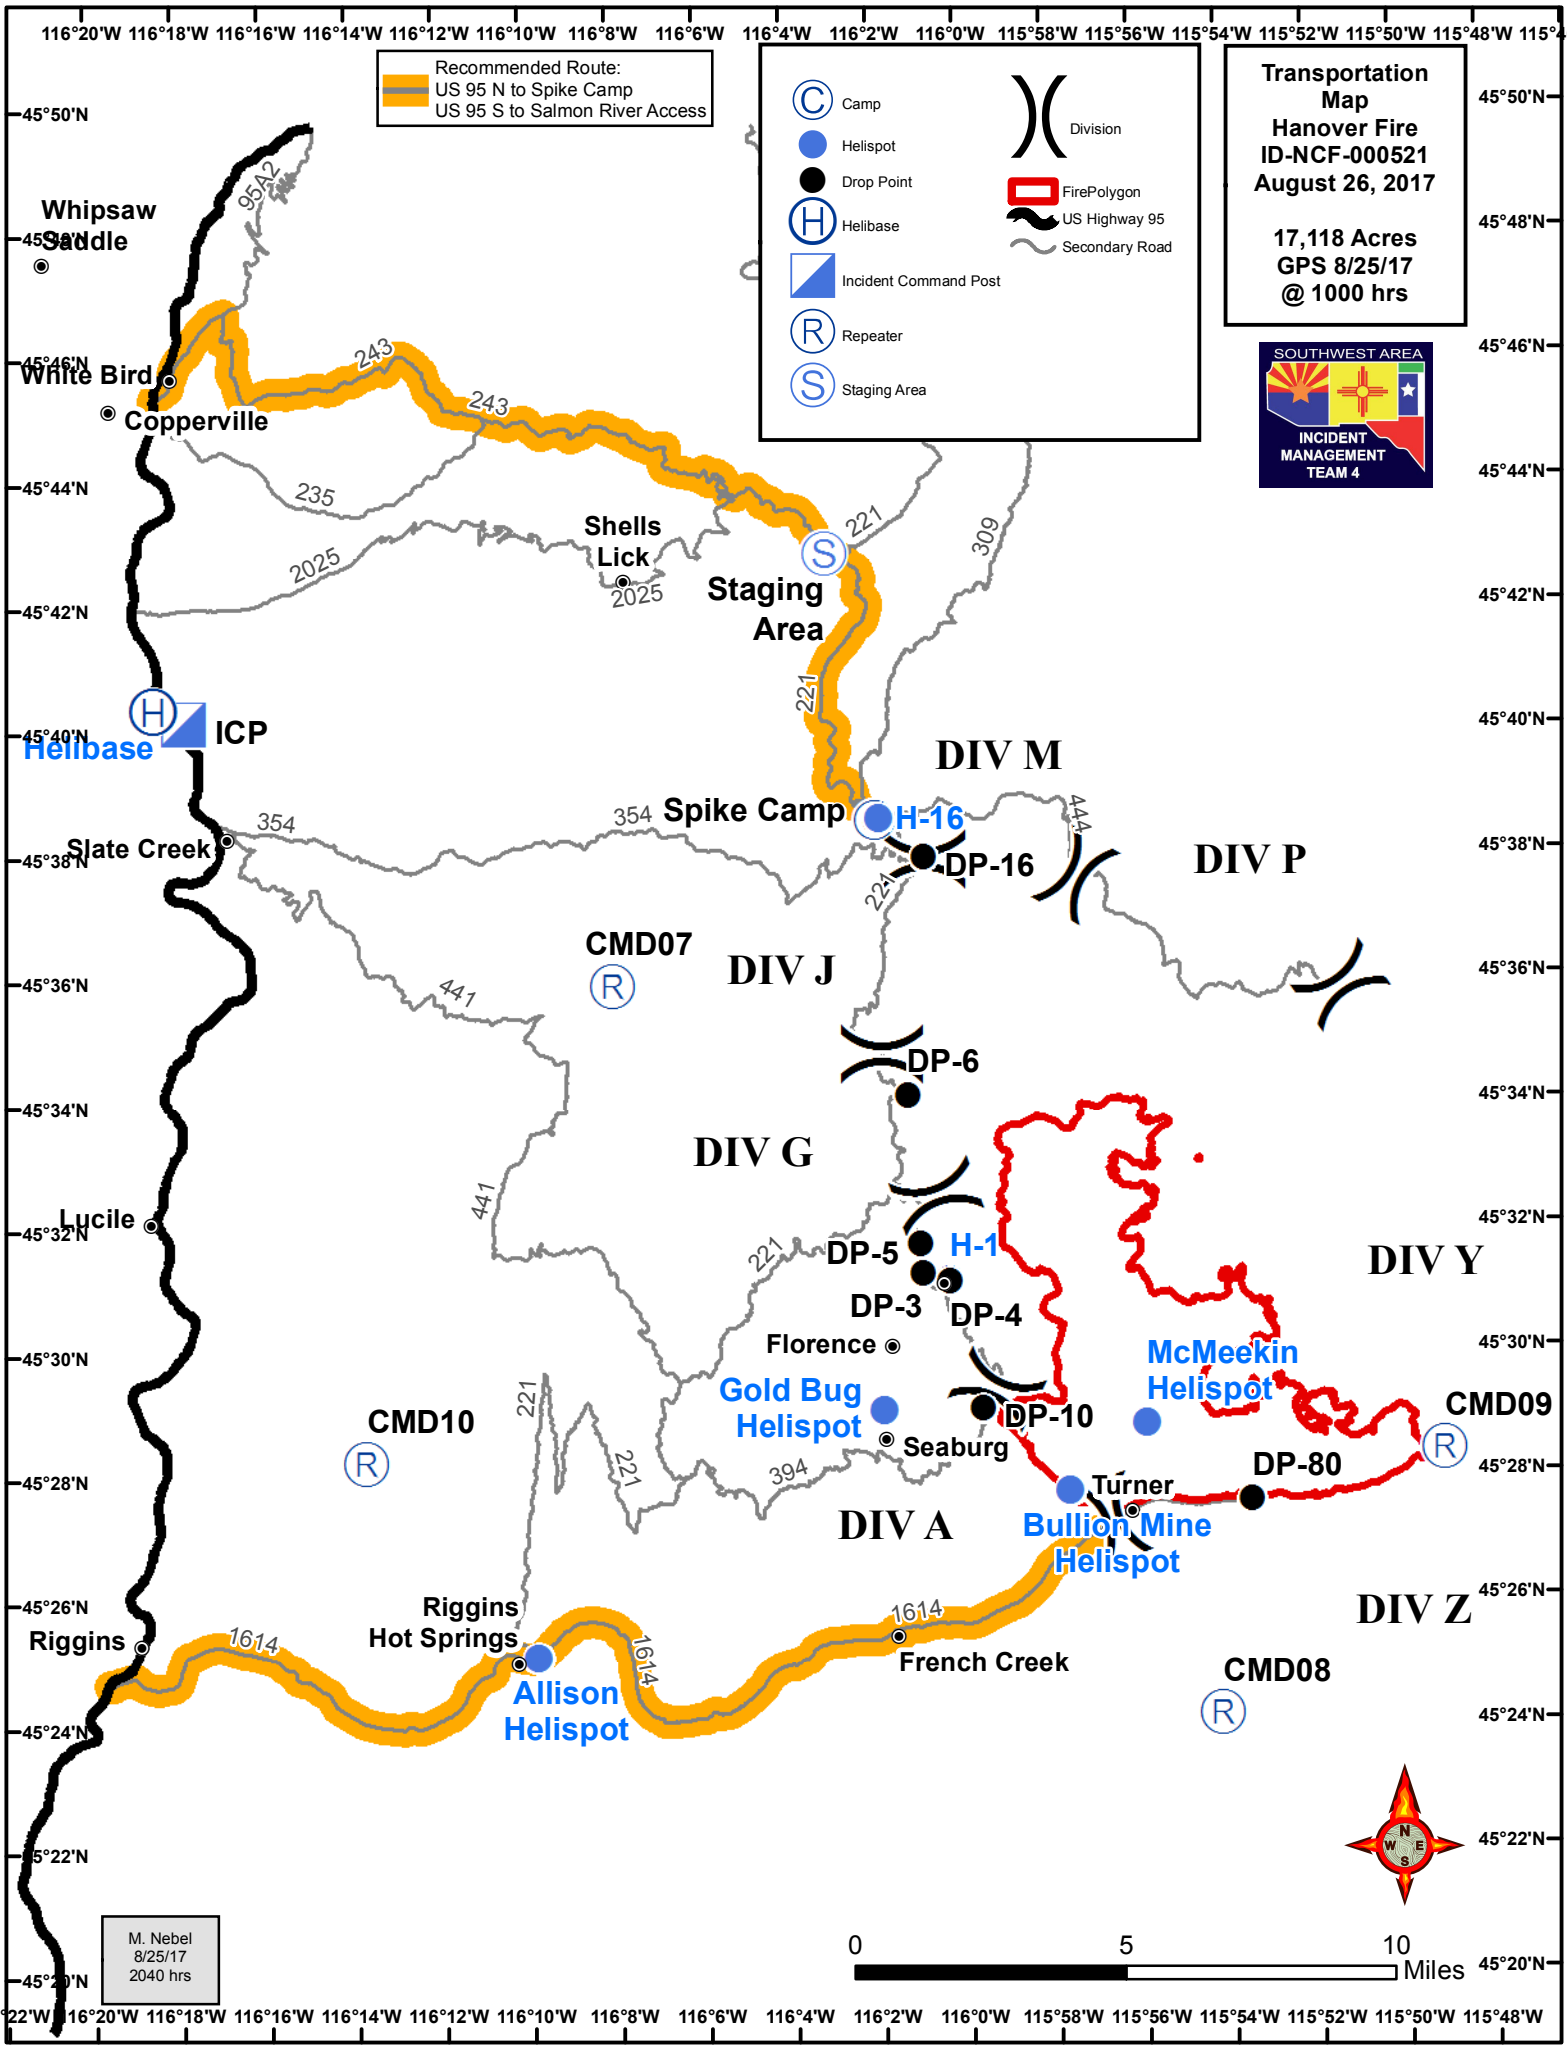

Recommended Route:
 US 95 N to Spike Camp
 US 95 S to Salmon River Access

	Camp		Division
	Helispot		FirePolygon
	Drop Point		US Highway 95
	Helibase		Secondary Road
	Incident Command Post		
	Repeater		
	Staging Area		

Transportation Map
Hanover Fire
ID-NCF-000521
August 26, 2017
 17,118 Acres
 GPS 8/25/17
 @ 1000 hrs

M. Nebel
 8/25/17
 2040 hrs

0 5 10 Miles