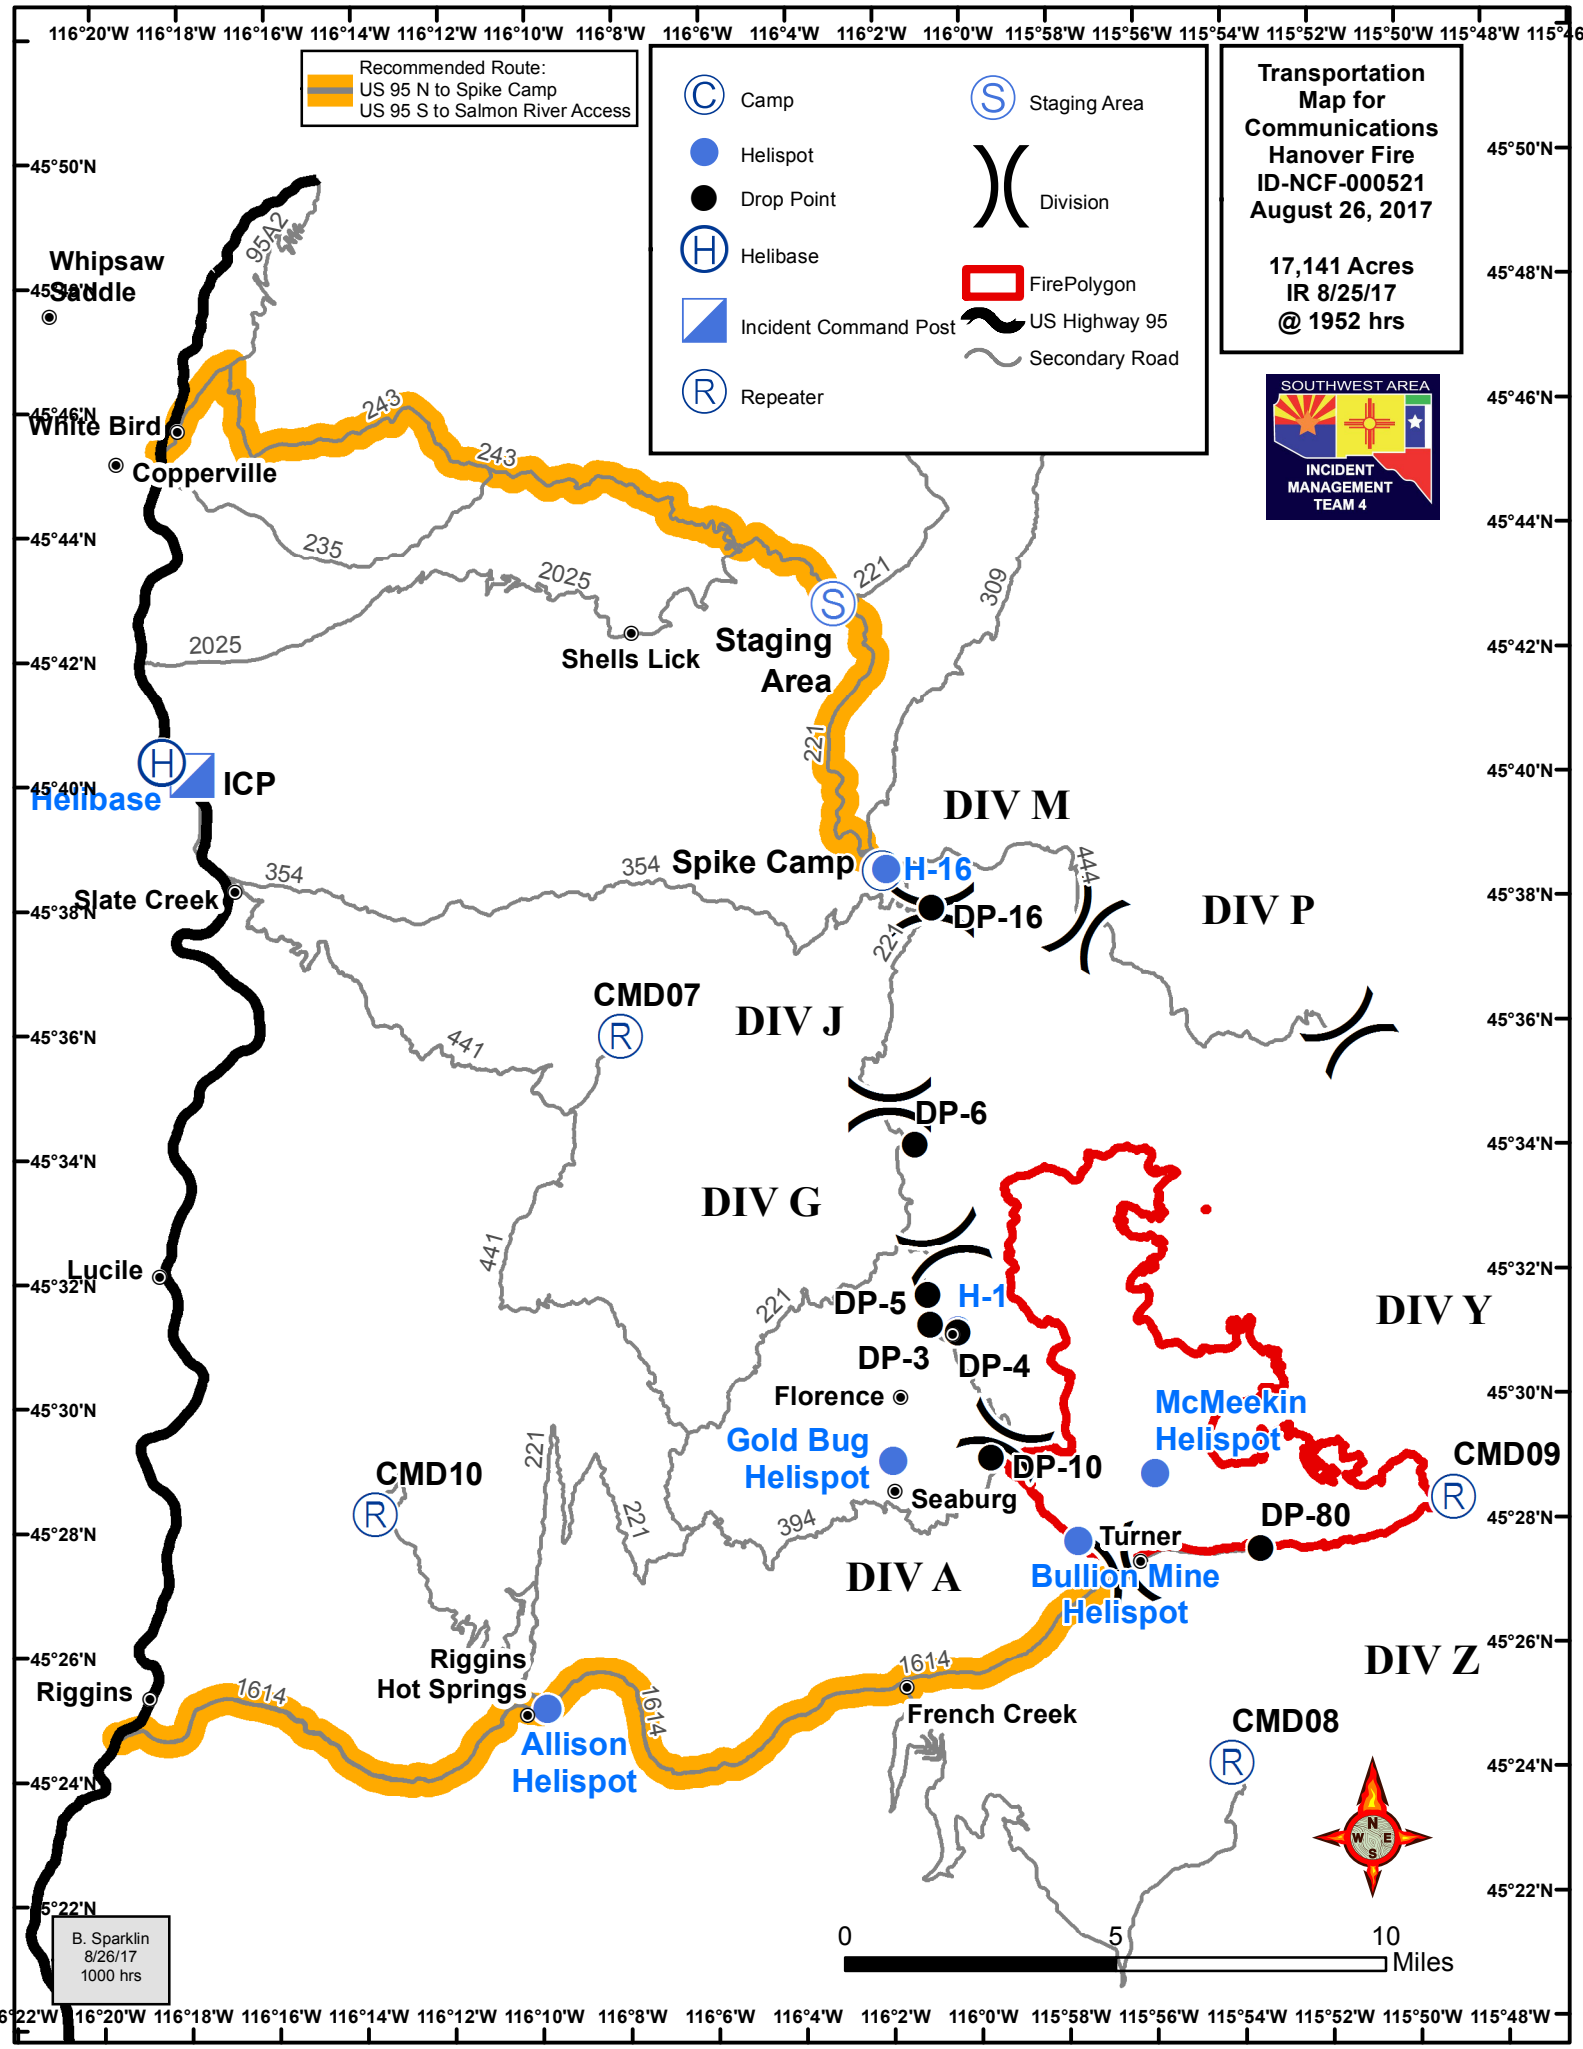

Recommended Route:  
 US 95 N to Spike Camp  
 US 95 S to Salmon River Access

Camp	Staging Area
Helispot	Division
Drop Point	FirePolygon
Helibase	US Highway 95
Incident Command Post	Secondary Road
Repeater	

**Transportation Map for Communications Hanover Fire ID-NCF-000521 August 26, 2017**

17,141 Acres  
 IR 8/25/17  
 @ 1952 hrs

B. Sparklin  
 8/26/17  
 1000 hrs