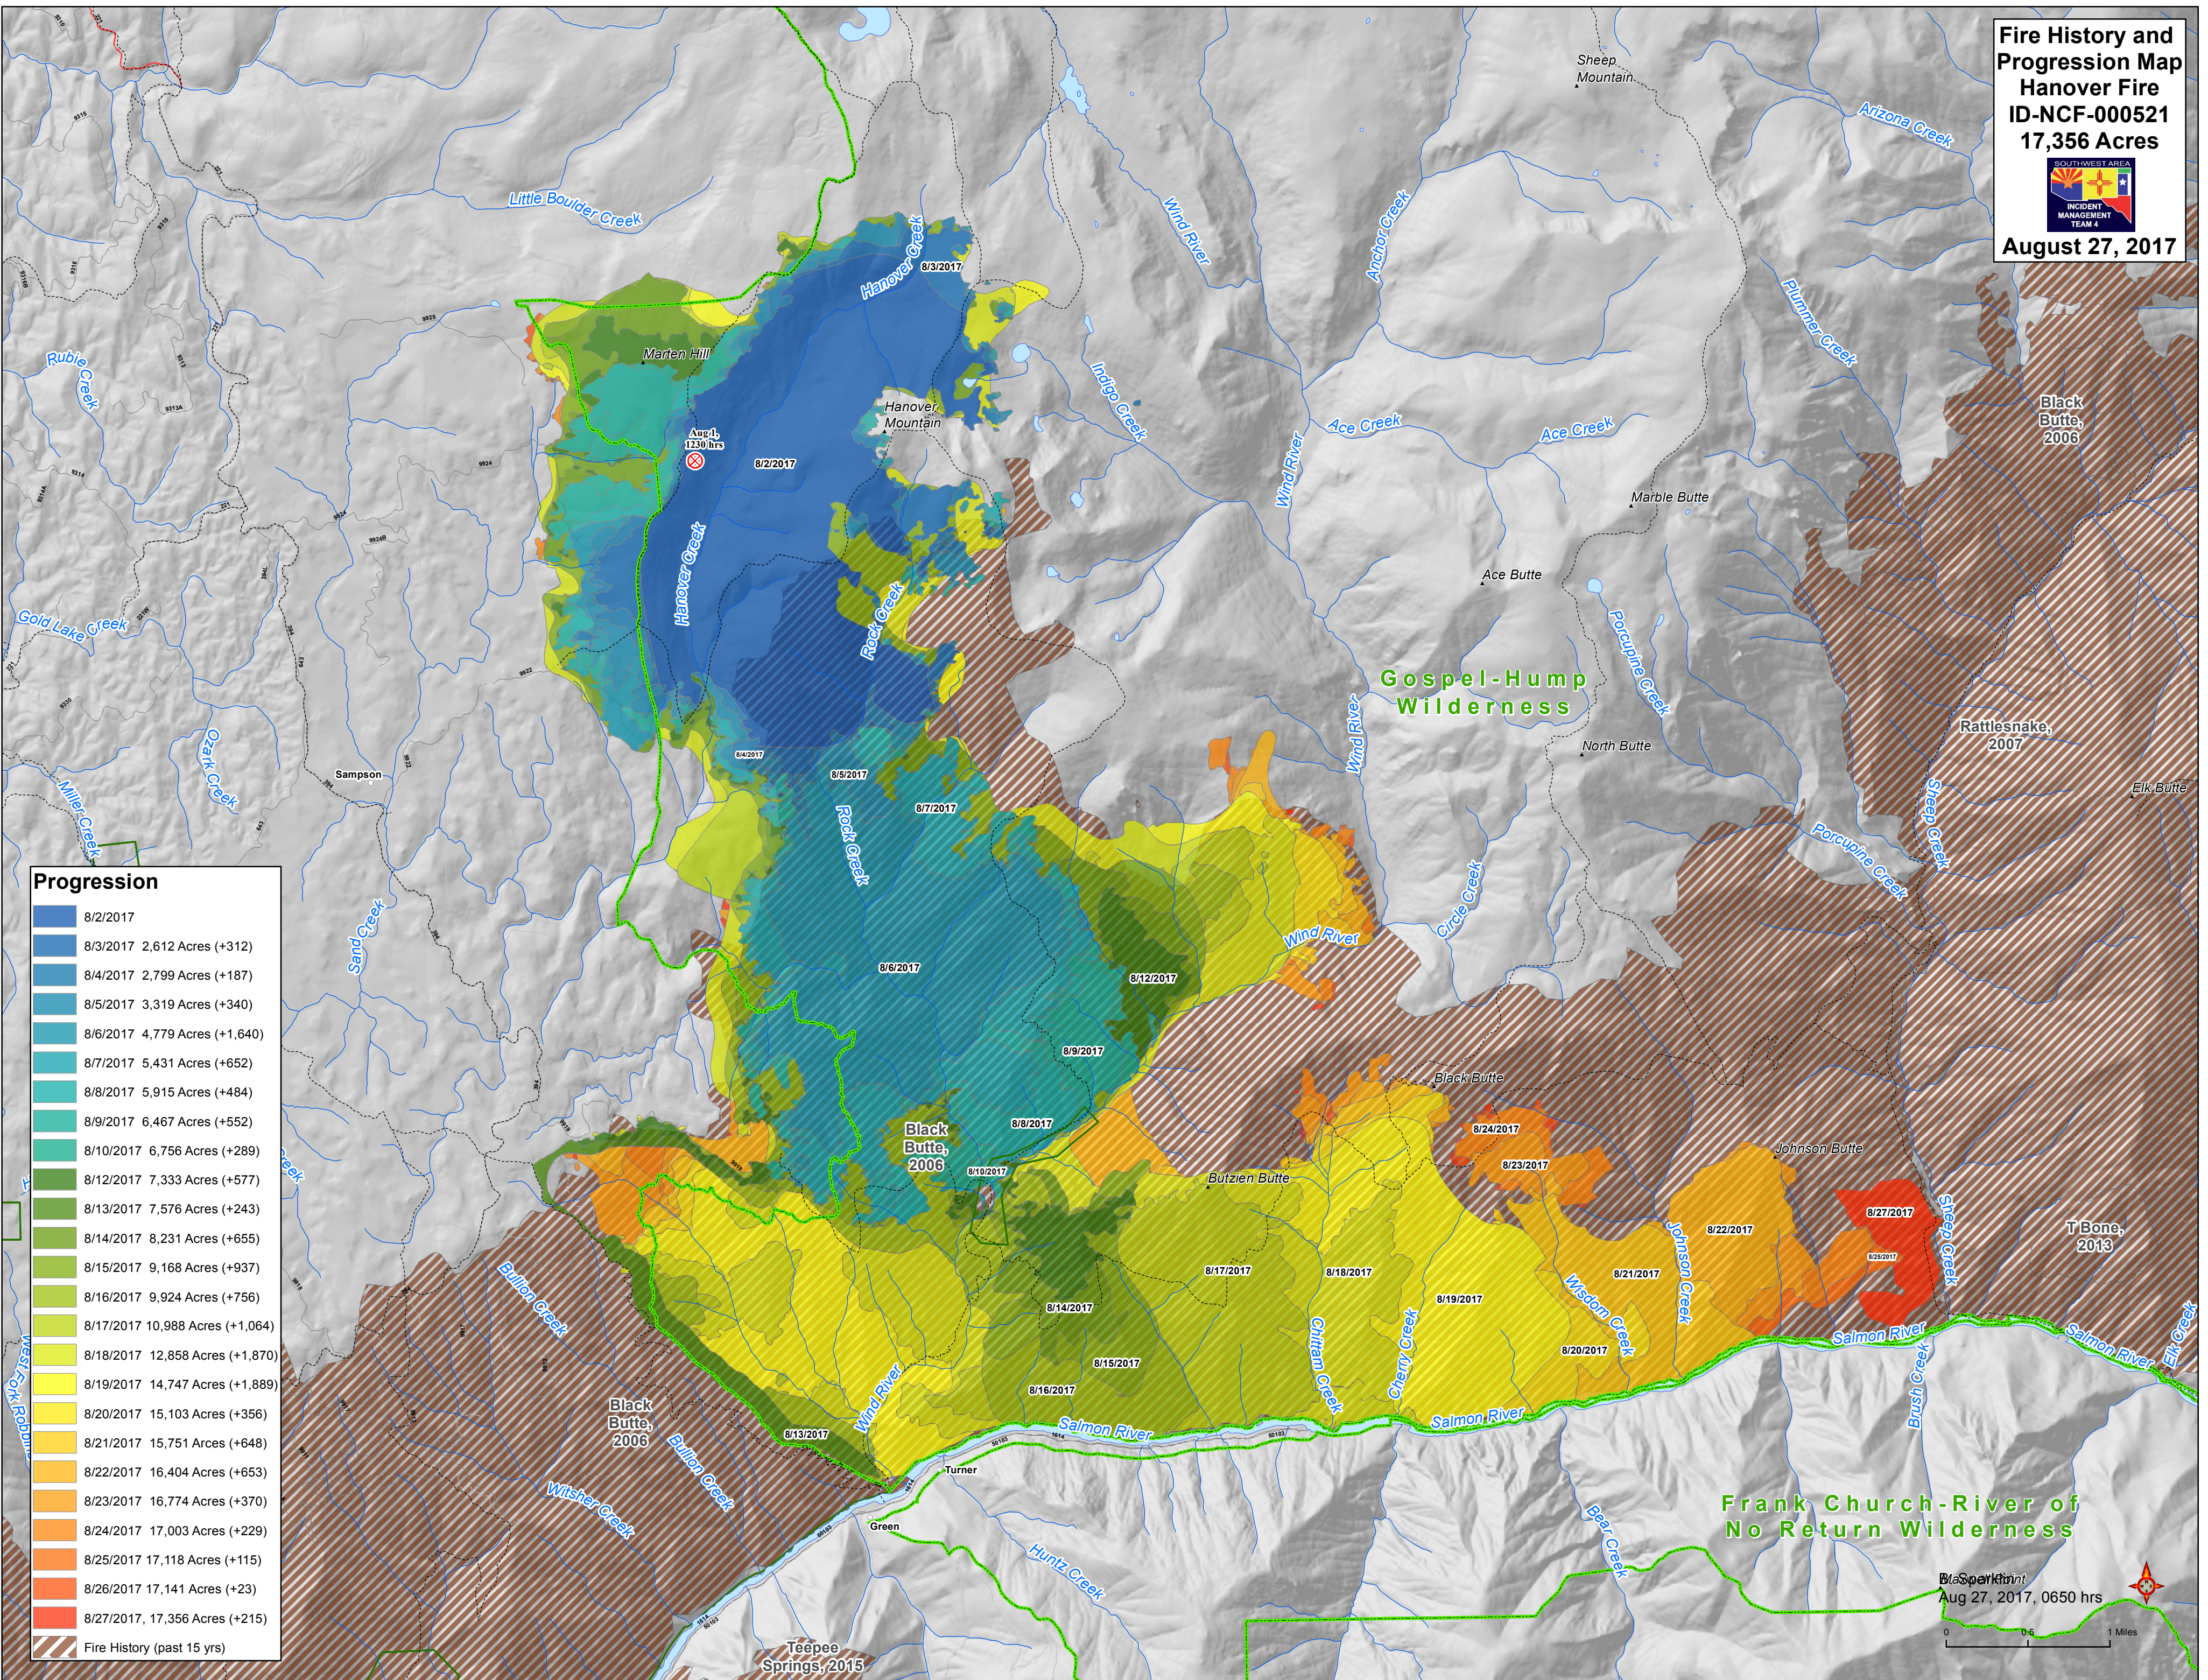

Fire History and Progression Map
Hanover Fire
ID-NCF-000521
17,356 Acres

August 27, 2017

Progression

	8/2/2017
	8/3/2017 2,612 Acres (+312)
	8/4/2017 2,799 Acres (+187)
	8/5/2017 3,319 Acres (+340)
	8/6/2017 4,779 Acres (+1,640)
	8/7/2017 5,431 Acres (+652)
	8/8/2017 5,915 Acres (+484)
	8/9/2017 6,467 Acres (+552)
	8/10/2017 6,756 Acres (+289)
	8/12/2017 7,333 Acres (+577)
	8/13/2017 7,576 Acres (+243)
	8/14/2017 8,231 Acres (+655)
	8/15/2017 9,168 Acres (+937)
	8/16/2017 9,924 Acres (+756)
	8/17/2017 10,988 Acres (+1,064)
	8/18/2017 12,858 Acres (+1,870)
	8/19/2017 14,747 Acres (+1,889)
	8/20/2017 15,103 Acres (+356)
	8/21/2017 15,751 Acres (+648)
	8/22/2017 16,404 Acres (+653)
	8/23/2017 16,774 Acres (+370)
	8/24/2017 17,003 Acres (+229)
	8/25/2017 17,118 Acres (+115)
	8/26/2017 17,141 Acres (+23)
	8/27/2017 17,356 Acres (+215)
	Fire History (past 15 yrs)

Black Butte, 2006
 Aug 27, 2017, 0650 hrs