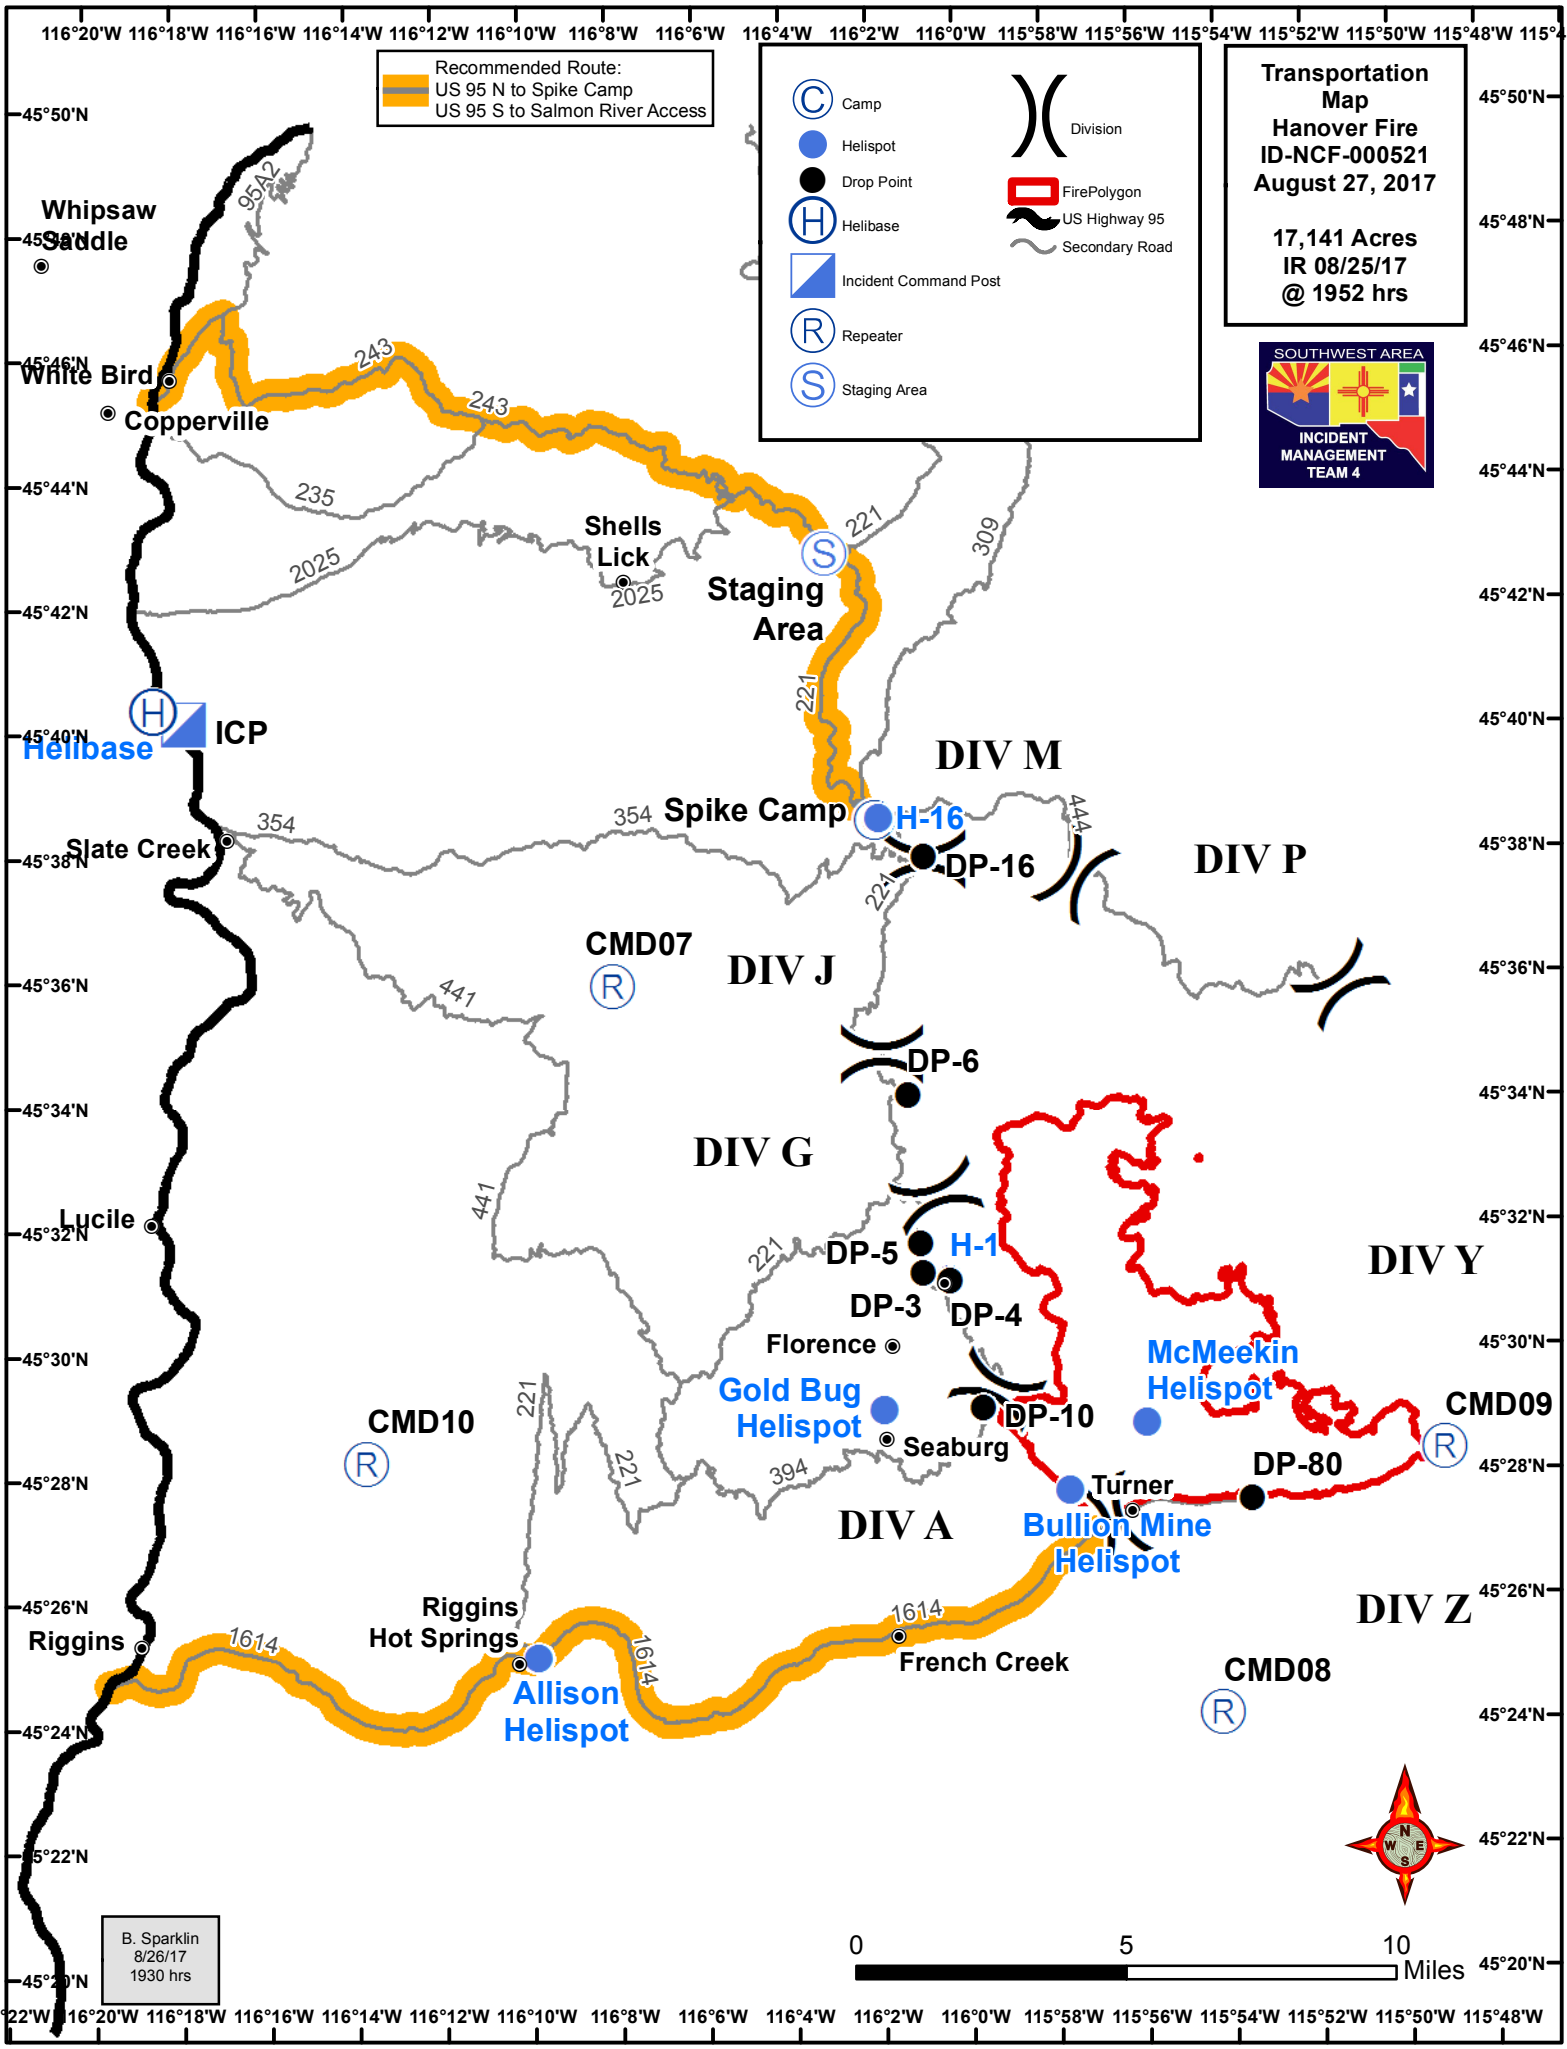

Recommended Route:  
 US 95 N to Spike Camp  
 US 95 S to Salmon River Access

	Camp		Division
	Helispot		Fire Polygon
	Drop Point		US Highway 95
	Helibase		Secondary Road
	Incident Command Post		
	Repeater		
	Staging Area		

**Transportation Map**  
**Hanover Fire**  
**ID-NCF-000521**  
**August 27, 2017**  
**17,141 Acres**  
**IR 08/25/17**  
**@ 1952 hrs**

B. Sparklin  
 8/26/17  
 1930 hrs